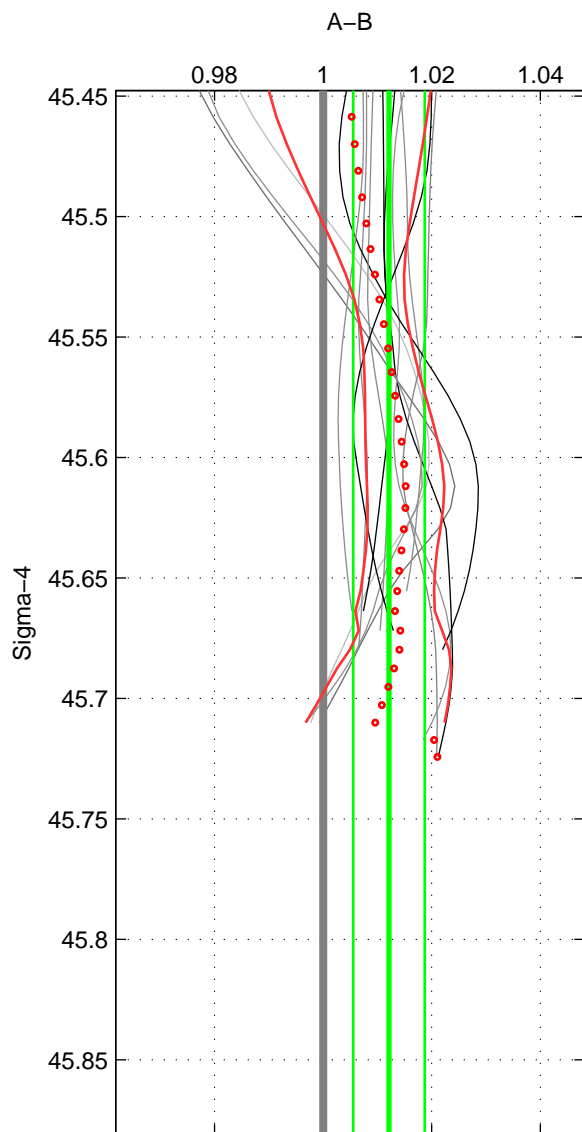

Cruise A (red). Date: Jun 1997 Cruisename: 681-49UP19970530

Cruise B (blue). Date: Oct 1998 Cruisename: 686-49UP19980916

*** "Favourite" values are those of space 1.

	Offset	O.StDev	Ratio	R.Stdev	Rating
SIGMA:	1.914	1.043	1.012	0.007	5
THETA:	1.945	1.147	1.012	0.007	4
DEPTH:	2.382	0.482	1.015	0.003	3
FAV.:	1.914	1.043	1.012	0.007	5

Profiles of A: 6
 Profiles of B: 13
 Diff profs : 13
 WMoffset (A-B): 1.9139
 WMoffset stdev: 1.0432
 WMratio (A/B): 1.0121
 WMratio stdev: 0.0065925

Quality (1-5): 5

Profiles of A: 6
 Profiles of B: 13
 Diff profs : 13
 WMoffset (A-B): 1.9447
 WMoffset stdev: 1.1467
 WMratio (A/B): 1.0123
 WMratio stdev: 0.007248

Quality (1-5): 4

Profiles of A: 6
 Profiles of B: 13
 Diff profs : 13
 WMoffset (A-B): 2.3825
 WMoffset stdev: 0.48204
 WMratio (A/B): 1.015
 WMratio stdev: 0.0031591

Quality (1-5): 3

Please note that statistics are bad.