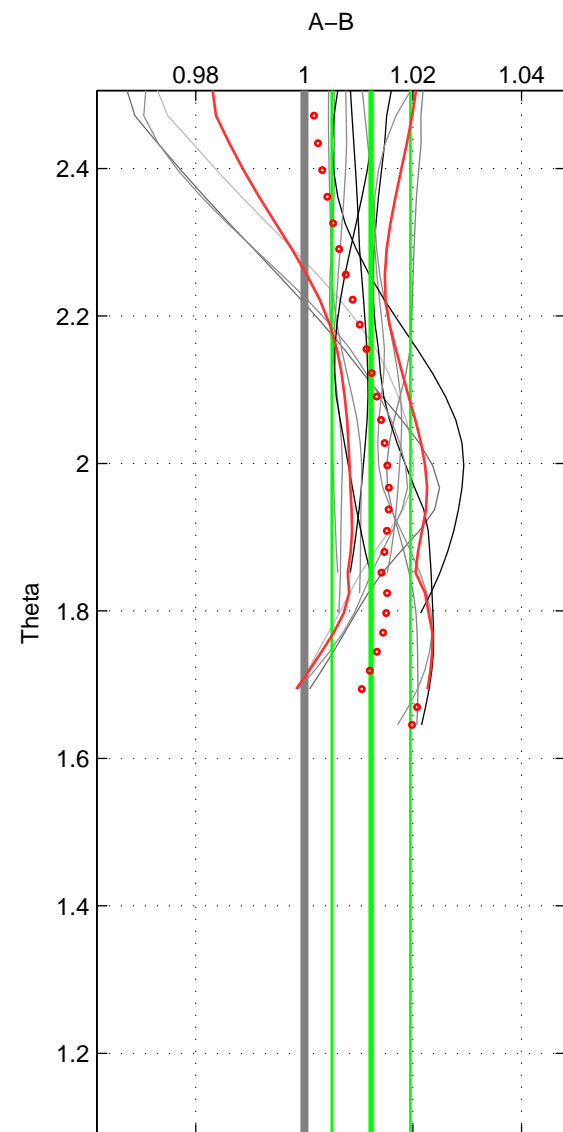

Cruise A (red). Date: Jun 1997 Cruisename: 681-49UP19970530

Cruise B (blue). Date: Oct 1998 Cruisename: 686-49UP19980916

*** "Favourite" values are those of space 1.

	Offset	O.StDev	Ratio	R.Stdev	Rating
SIGMA:	1.914	1.043	1.012	0.007	5
THETA:	1.945	1.147	1.012	0.007	4
DEPTH:	2.382	0.482	1.015	0.003	3
FAV.:	1.914	1.043	1.012	0.007	5

Profiles of A: 6
 Profiles of B: 13
 Diff profs : 13
 WMoffset (A-B): 1.9139
 WMoffset stdev: 1.0432
 WMratio (A/B): 1.0121
 WMratio stdev: 0.0065925

Quality (1-5): 5

Profiles of A: 6
 Profiles of B: 13
 Diff profs : 13
 WMoffset (A-B): 1.9447
 WMoffset stdev: 1.1467
 WMratio (A/B): 1.0123
 WMratio stdev: 0.007248

Quality (1-5): 4

Profiles of A: 6
 Profiles of B: 13
 Diff profs : 13
 WMoffset (A-B): 2.3825
 WMoffset stdev: 0.48204
 WMratio (A/B): 1.015
 WMratio stdev: 0.0031591

Quality (1-5): 3

Please note that statistics are bad.