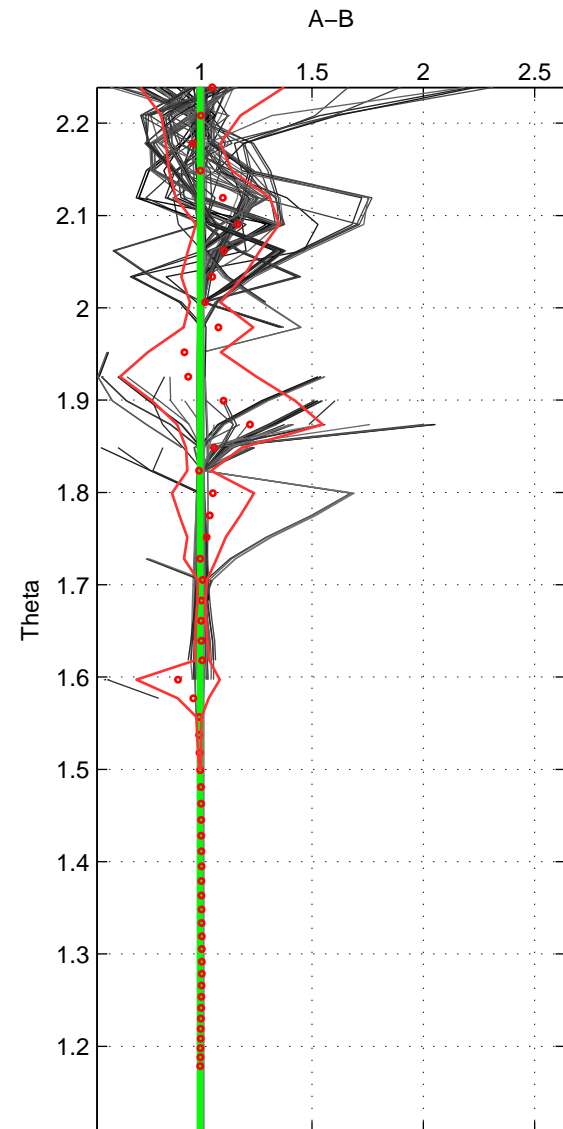

Cruise A (red). Date: Sep 1999 Cruisename: 731-90C119990827

Cruise B (blue). Date: Jun 2000 Cruisename: 732-90C120000602

\*\*\* "Favourite" values are means of spaces 1 2 3.

	Offset	O.StDev	Ratio	R.Stdev	Rating
SIGMA:	0.292	1.278	1.002	0.008	4
THETA:	-0.395	1.323	0.998	0.008	4
DEPTH:	1.389	2.258	1.008	0.013	4
FAV.:	0.429	1.620	1.003	0.010	4

Profiles of A: 14  
 Profiles of B: 20  
 Diff profs : 90  
 WMoffset (A-B): 0.29173  
 WMoffset stdev: 1.2778  
 WMratio (A/B): 1.0018  
 WMratio stdev: 0.0077652

Quality (1-5): 4

Profiles of A: 14  
 Profiles of B: 20  
 Diff profs : 90  
 WMoffset (A-B): -0.39473  
 WMoffset stdev: 1.3229  
 WMratio (A/B): 0.99754  
 WMratio stdev: 0.0079206

Quality (1-5): 4

Profiles of A: 14  
 Profiles of B: 20  
 Diff profs : 90  
 WMoffset (A-B): 1.3889  
 WMoffset stdev: 2.2579  
 WMratio (A/B): 1.0082  
 WMratio stdev: 0.013259

Quality (1-5): 4