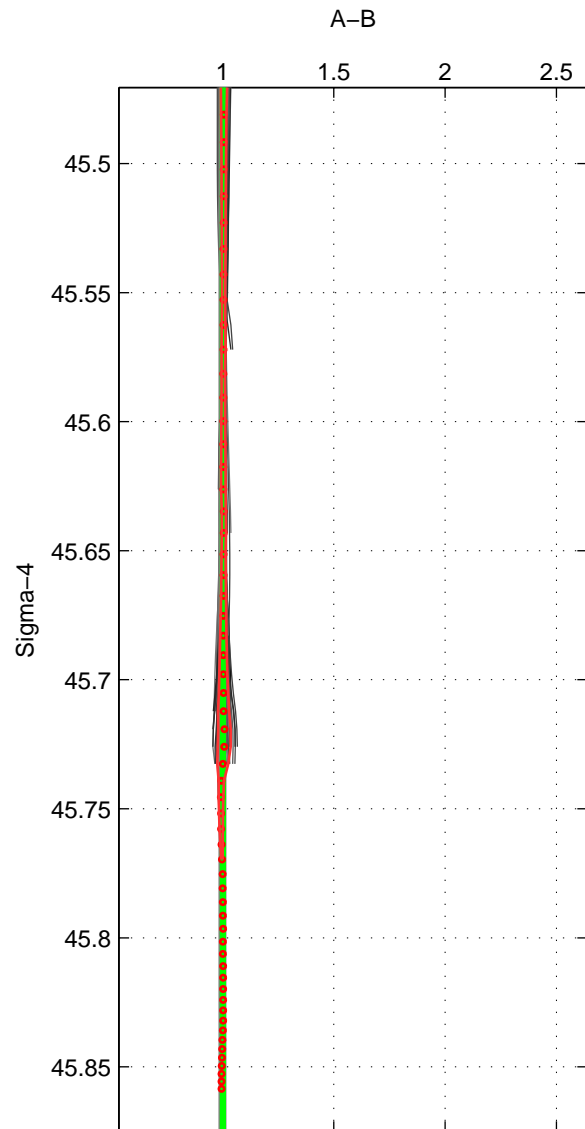

Cruise A (red). Date: Sep 1999 Cruisename: 731-90C119990827

Cruise B (blue). Date: Jun 2000 Cruisename: 732-90C120000602

\*\*\* "Favourite" values are means of spaces 1 2 3.

	Offset	O.StDev	Ratio	R.Stdev	Rating
SIGMA:	0.292	1.278	1.002	0.008	4
THETA:	-0.395	1.323	0.998	0.008	4
DEPTH:	1.389	2.258	1.008	0.013	4
FAV.:	0.429	1.620	1.003	0.010	4

Profiles of A: 14  
 Profiles of B: 20  
 Diff profs : 90  
 WMoffset (A-B): 0.29173  
 WMoffset stdev: 1.2778  
 WMratio (A/B): 1.0018  
 WMratio stdev: 0.0077652

Quality (1-5): 4

Profiles of A: 14  
 Profiles of B: 20  
 Diff profs : 90  
 WMoffset (A-B): -0.39473  
 WMoffset stdev: 1.3229  
 WMratio (A/B): 0.99754  
 WMratio stdev: 0.0079206

Quality (1-5): 4

Profiles of A: 14  
 Profiles of B: 20  
 Diff profs : 90  
 WMoffset (A-B): 1.3889  
 WMoffset stdev: 2.2579  
 WMratio (A/B): 1.0082  
 WMratio stdev: 0.013259

Quality (1-5): 4