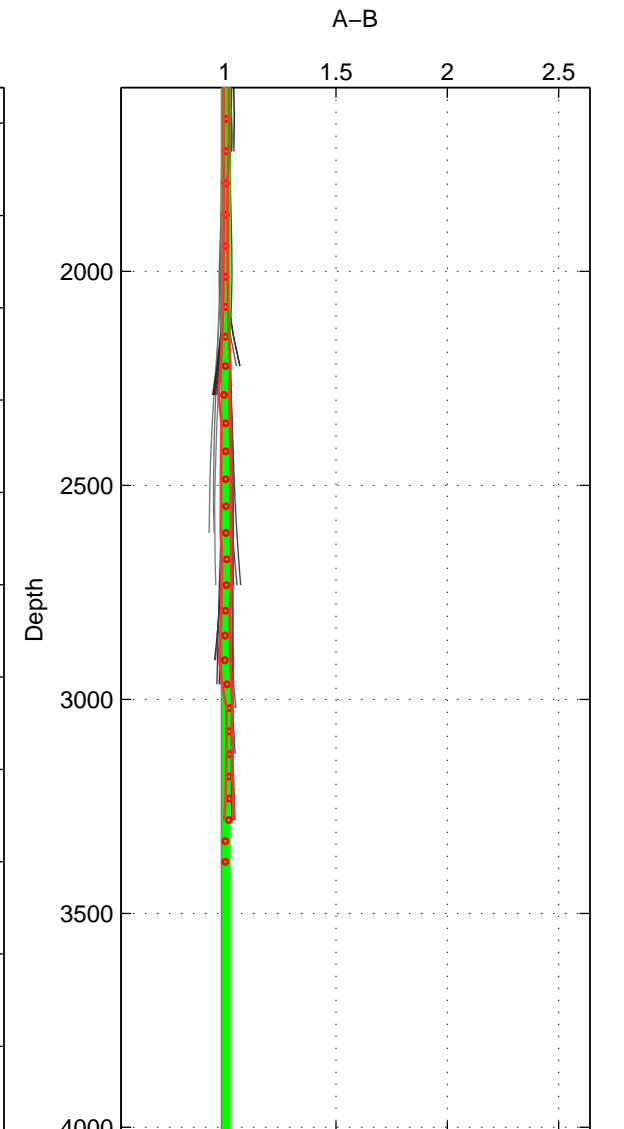

Cruise A (red). Date: Sep 1999 Cruisename: 731-90C119990827

Cruise B (blue). Date: Jun 2000 Cruisename: 732-90C120000602

\*\*\* "Favourite" values are means of spaces 1 2 3.

	Offset	O.StDev	Ratio	R.Stdev	Rating
SIGMA:	0.292	1.278	1.002	0.008	4
THETA:	-0.395	1.323	0.998	0.008	4
DEPTH:	1.389	2.258	1.008	0.013	4
FAV.:	0.429	1.620	1.003	0.010	4

Profiles of A: 14  
 Profiles of B: 20  
 Diff profs : 90  
 WMoffset (A-B): 0.29173  
 WMoffset stdev: 1.2778  
 WMratio (A/B): 1.0018  
 WMratio stdev: 0.0077652

Quality (1-5): 4

Profiles of A: 14  
 Profiles of B: 20  
 Diff profs : 90  
 WMoffset (A-B): -0.39473  
 WMoffset stdev: 1.3229  
 WMratio (A/B): 0.99754  
 WMratio stdev: 0.0079206

Quality (1-5): 4

Profiles of A: 14  
 Profiles of B: 20  
 Diff profs : 90  
 WMoffset (A-B): 1.3889  
 WMoffset stdev: 2.2579  
 WMratio (A/B): 1.0082  
 WMratio stdev: 0.013259

Quality (1-5): 4