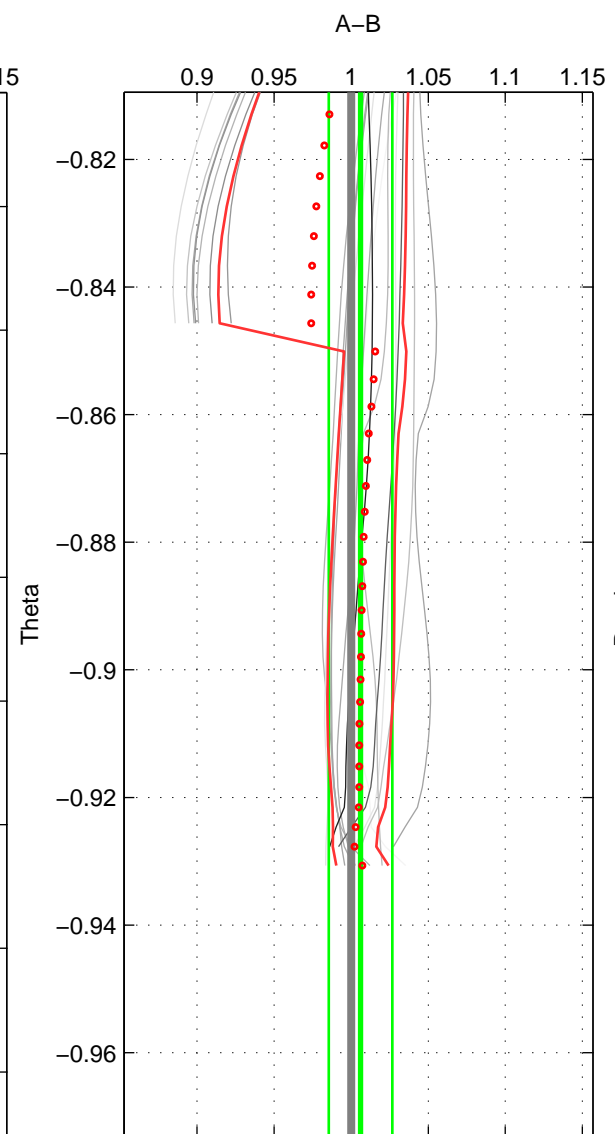

Cruise A (red). Date: Sep 1991 Cruisename: 106-77DN19910726
 Cruise B (blue). Date: May 2002 Cruisename: 108-77DN20020420

*** "Favourite" values are means of spaces 1 2.

	Offset	O.StDev	Ratio	R.Stdev	Rating
SIGMA:	0.109	0.121	1.010	0.011	4
THETA:	0.063	0.217	1.006	0.021	4
DEPTH:	0.068	0.215	1.007	0.020	3
FAV.:	0.086	0.169	1.008	0.016	4

Profiles of A: 8
 Profiles of B: 3
 Diff profs : 19
 WMoffset (A-B): 0.10907
 WMoffset stdev: 0.12086
 WMratio (A/B): 1.0102
 WMratio stdev: 0.011074

Quality (1-5): 4

Profiles of A: 8
 Profiles of B: 3
 Diff profs : 19
 WMoffset (A-B): 0.063218
 WMoffset stdev: 0.21651
 WMratio (A/B): 1.0061
 WMratio stdev: 0.020574

Quality (1-5): 4

Profiles of A: 8
 Profiles of B: 3
 Diff profs : 19
 WMoffset (A-B): 0.068302
 WMoffset stdev: 0.21525
 WMratio (A/B): 1.0065
 WMratio stdev: 0.02012

Quality (1-5): 3