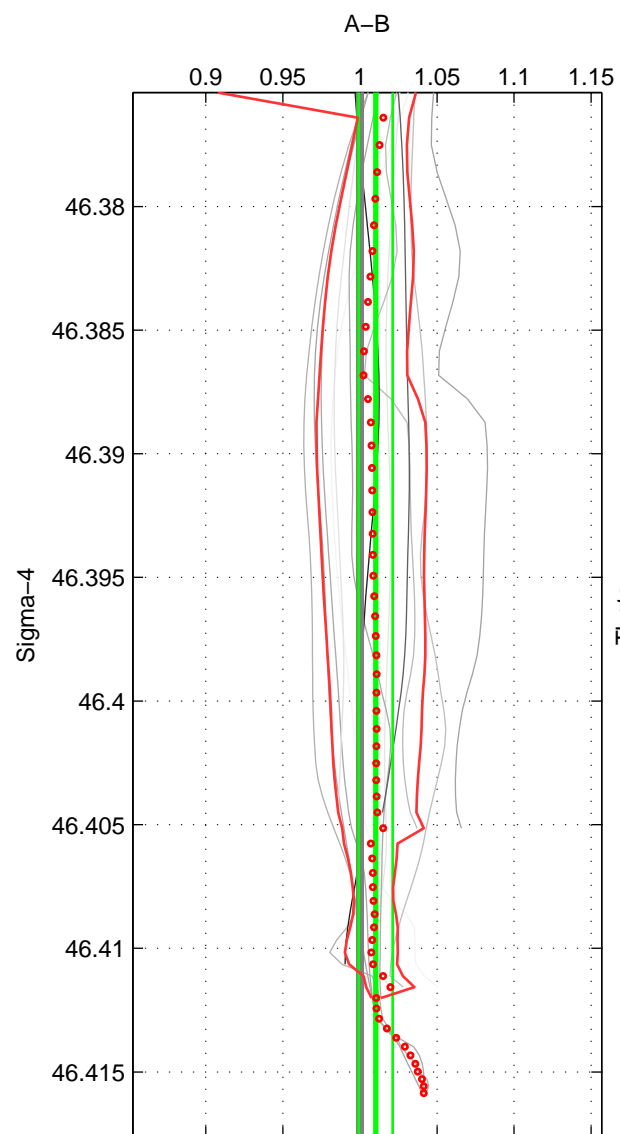

Cruise A (red). Date: Sep 1991 Cruisename: 106-77DN19910726
 Cruise B (blue). Date: May 2002 Cruisename: 108-77DN20020420

*** "Favourite" values are means of spaces 1 2.

	Offset	O.StDev	Ratio	R.Stdev	Rating
SIGMA:	0.109	0.121	1.010	0.011	4
THETA:	0.063	0.217	1.006	0.021	4
DEPTH:	0.068	0.215	1.007	0.020	3
FAV.:	0.086	0.169	1.008	0.016	4

Profiles of A: 8
 Profiles of B: 3
 Diff profs : 19
 WMoffset (A-B): 0.10907
 WMoffset stdev: 0.12086
 WMratio (A/B): 1.0102
 WMratio stdev: 0.011074

Quality (1-5): 4

Profiles of A: 8
 Profiles of B: 3
 Diff profs : 19
 WMoffset (A-B): 0.063218
 WMoffset stdev: 0.21651
 WMratio (A/B): 1.0061
 WMratio stdev: 0.020574

Quality (1-5): 4

Profiles of A: 8
 Profiles of B: 3
 Diff profs : 19
 WMoffset (A-B): 0.068302
 WMoffset stdev: 0.21525
 WMratio (A/B): 1.0065
 WMratio stdev: 0.02012

Quality (1-5): 3