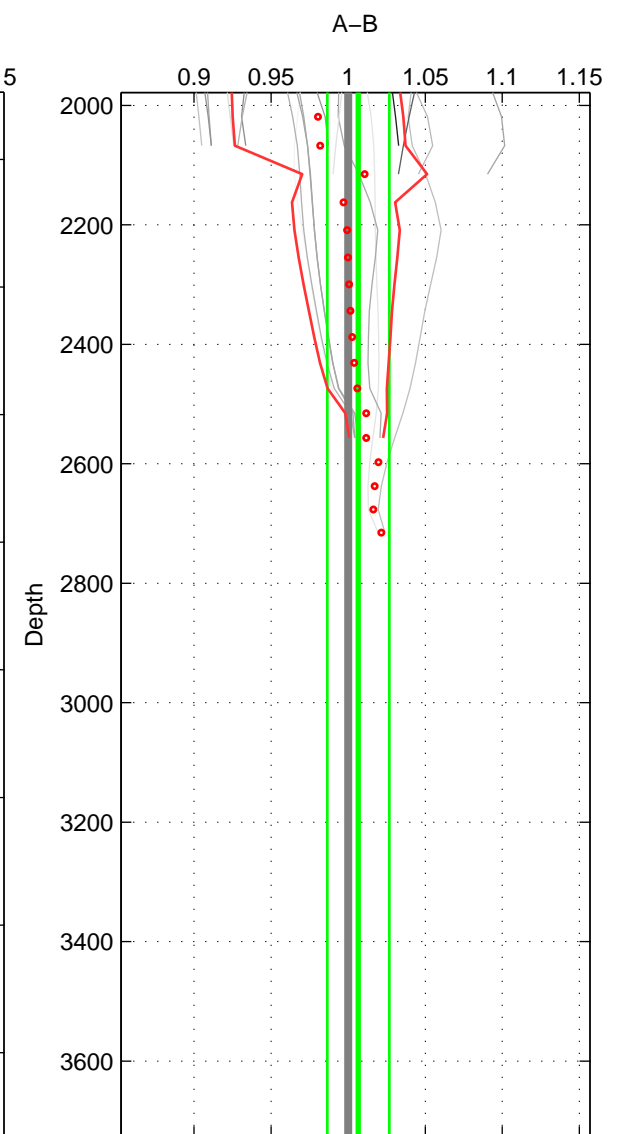

Cruise A (red). Date: Sep 1991 Cruisename: 106-77DN19910726
 Cruise B (blue). Date: May 2002 Cruisename: 108-77DN20020420

*** "Favourite" values are means of spaces 1 2.

	Offset	O.StDev	Ratio	R.Stdev	Rating
SIGMA:	0.109	0.121	1.010	0.011	4
THETA:	0.063	0.217	1.006	0.021	4
DEPTH:	0.068	0.215	1.007	0.020	3
FAV.:	0.086	0.169	1.008	0.016	4

Profiles of A: 8
 Profiles of B: 3
 Diff profs : 19
 WMoffset (A-B): 0.10907
 WMoffset stdev: 0.12086
 WMratio (A/B): 1.0102
 WMratio stdev: 0.011074

Quality (1-5): 4

Profiles of A: 8
 Profiles of B: 3
 Diff profs : 19
 WMoffset (A-B): 0.063218
 WMoffset stdev: 0.21651
 WMratio (A/B): 1.0061
 WMratio stdev: 0.020574

Quality (1-5): 4

Profiles of A: 8
 Profiles of B: 3
 Diff profs : 19
 WMoffset (A-B): 0.068302
 WMoffset stdev: 0.21525
 WMratio (A/B): 1.0065
 WMratio stdev: 0.02012

Quality (1-5): 3