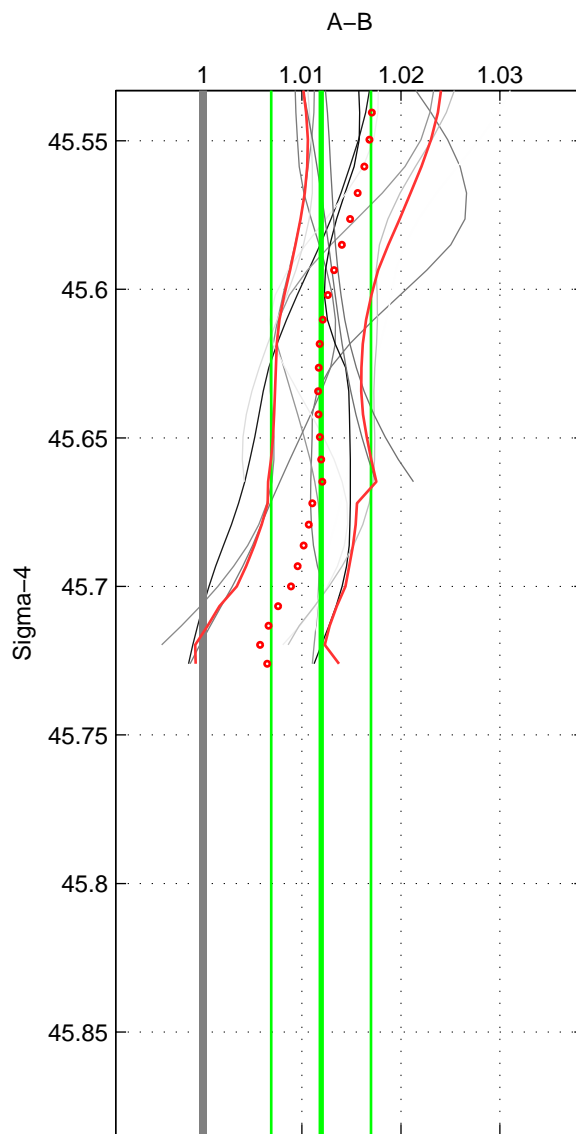

Cruise A (red). Date: Jun 1997 Cruisename: 681-49UP19970530
 Cruise B (blue). Date: May 1999 Cruisename: 687-49UP19990419

*** "Favourite" values are those of space 1.

	Offset	O.StDev	Ratio	R.Stdev	Rating
SIGMA:	1.937	0.804	1.012	0.005	5
THETA:	1.930	0.769	1.012	0.005	4
DEPTH:	1.799	0.341	1.011	0.002	3
FAV.:	1.937	0.804	1.012	0.005	5

Profiles of A: 5
 Profiles of B: 9
 Diff profs: 12
 WMOffset (A-B): 1.9369
 WMOffset stdev: 0.80449
 WMratio (A/B): 1.0119
 WMratio stdev: 0.0050405

Quality (1-5): 5

Profiles of A: 5
 Profiles of B: 9
 Diff profs: 12
 WMOffset (A-B): 1.9305
 WMOffset stdev: 0.76904
 WMratio (A/B): 1.0119
 WMratio stdev: 0.0048176

Quality (1-5): 4

Profiles of A: 5
 Profiles of B: 9
 Diff profs: 12
 WMOffset (A-B): 1.7987
 WMOffset stdev: 0.34103
 WMratio (A/B): 1.0112
 WMratio stdev: 0.0021649

Quality (1-5): 3

Please note that statistics are bad.