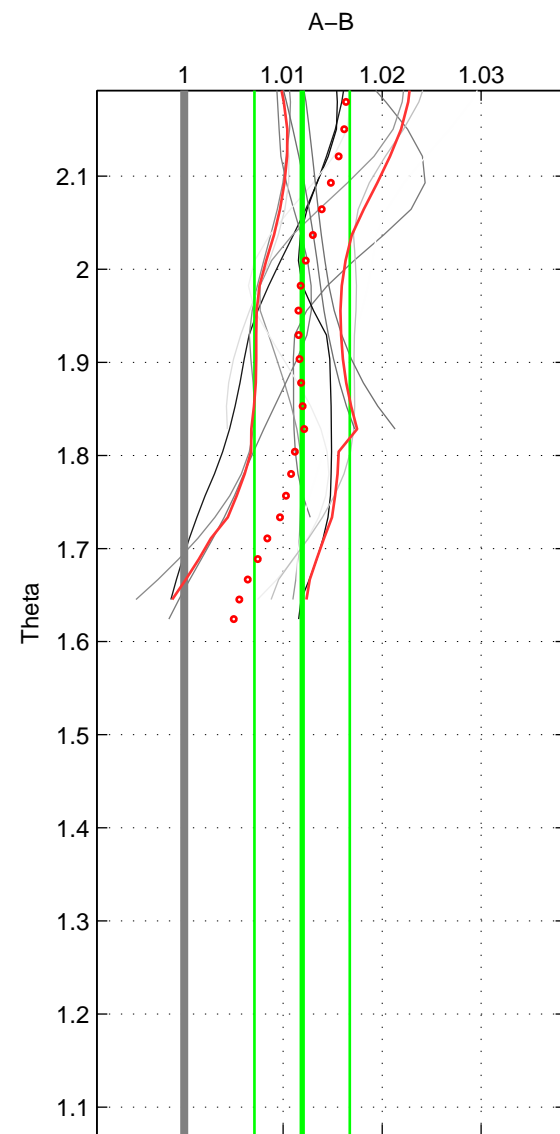

Cruise A (red). Date: Jun 1997 Cruisename: 681-49UP19970530
 Cruise B (blue). Date: May 1999 Cruisename: 687-49UP19990419

*** "Favourite" values are those of space 1.

	Offset	O.StDev	Ratio	R.Stdev	Rating
SIGMA:	1.937	0.804	1.012	0.005	5
THETA:	1.930	0.769	1.012	0.005	4
DEPTH:	1.799	0.341	1.011	0.002	3
FAV.:	1.937	0.804	1.012	0.005	5

Profiles of A: 5
 Profiles of B: 9
 Diff profs: 12
 WMOffset (A-B): 1.9369
 WMOffset stdev: 0.80449
 WMratio (A/B): 1.0119
 WMratio stdev: 0.0050405

Quality (1-5): 5

Profiles of A: 5
 Profiles of B: 9
 Diff profs: 12
 WMOffset (A-B): 1.9305
 WMOffset stdev: 0.76904
 WMratio (A/B): 1.0119
 WMratio stdev: 0.0048176

Quality (1-5): 4

Profiles of A: 5
 Profiles of B: 9
 Diff profs: 12
 WMOffset (A-B): 1.7987
 WMOffset stdev: 0.34103
 WMratio (A/B): 1.0112
 WMratio stdev: 0.0021649

Quality (1-5): 3

Please note that statistics are bad.