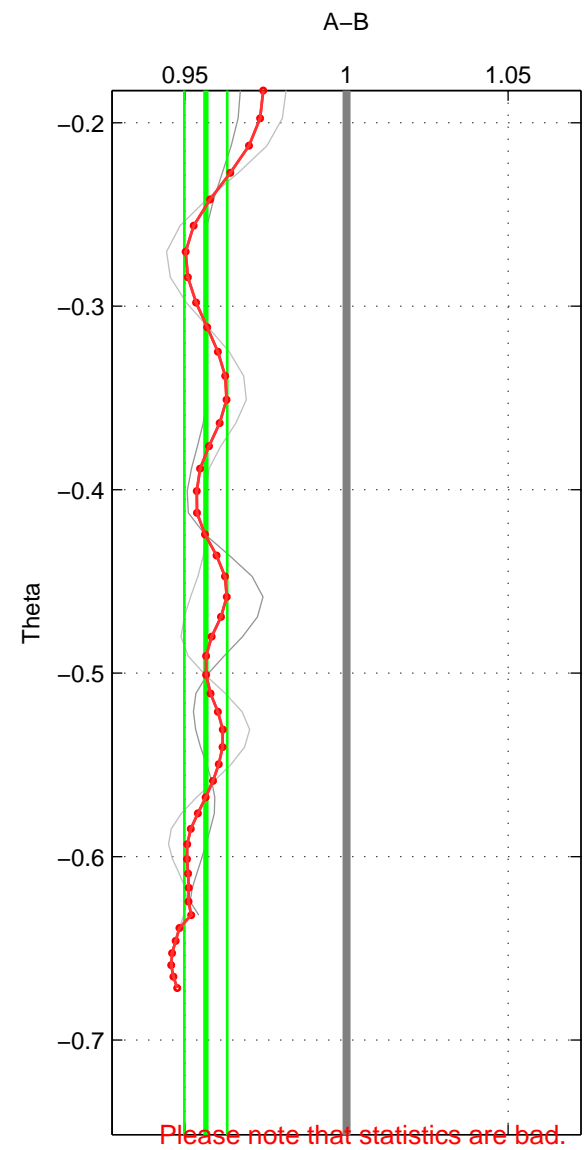

Cruise A (red). Date: Sep 1986 Cruisename: 117-06AQ19860627

Cruise B (blue). Date: Feb 2008 Cruisename: 270-35MF20080207

*** "Favourite" values are those of space 3.

	Offset	O.StDev	Ratio	R.Stdev	Rating
SIGMA:	-5.575	0.816	0.957	0.006	2
THETA:	-5.640	0.857	0.956	0.007	2
DEPTH:	-6.715	0.923	0.947	0.007	3
FAV.:	-6.715	0.923	0.947	0.007	3

Profiles of A: 1
 Profiles of B: 3
 Diff profs : 2
 WMoffset (A-B): -5.5751
 WMoffset stdev: 0.81558
 WMratio (A/B): 0.95698
 WMratio stdev: 0.0062673

Quality (1-5): 2

Profiles of A: 1
 Profiles of B: 3
 Diff profs : 2
 WMoffset (A-B): -5.6398
 WMoffset stdev: 0.85711
 WMratio (A/B): 0.95645
 WMratio stdev: 0.0066294

Quality (1-5): 2

Profiles of A: 3
 Profiles of B: 3
 Diff profs : 7
 WMoffset (A-B): -6.7152
 WMoffset stdev: 0.92275
 WMratio (A/B): 0.9475
 WMratio stdev: 0.0067155

Quality (1-5): 3