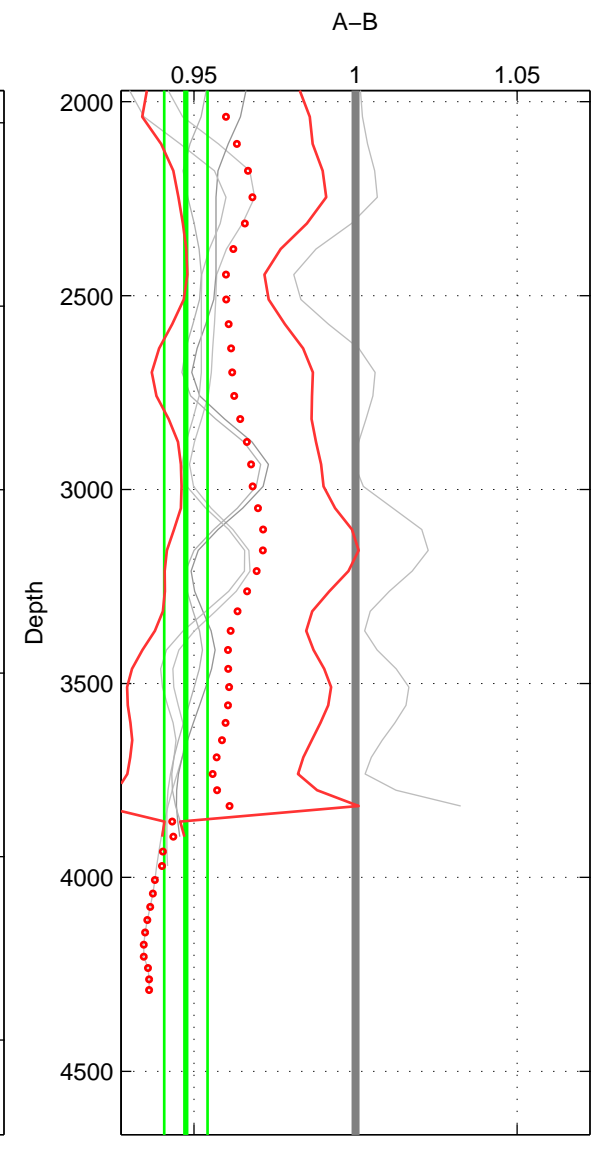

Cruise A (red). Date: Sep 1986 Cruisename: 117-06AQ19860627

Cruise B (blue). Date: Feb 2008 Cruisename: 270-35MF20080207

*** "Favourite" values are those of space 3.

	Offset	O.StDev	Ratio	R.Stdev	Rating
SIGMA:	-5.575	0.816	0.957	0.006	2
THETA:	-5.640	0.857	0.956	0.007	2
DEPTH:	-6.715	0.923	0.947	0.007	3
FAV.:	-6.715	0.923	0.947	0.007	3

Profiles of A: 1
 Profiles of B: 3
 Diff profs : 2
 WMoffset (A-B): -5.5751
 WMoffset stdev: 0.81558
 WMratio (A/B): 0.95698
 WMratio stdev: 0.0062673

Quality (1-5): 2

Profiles of A: 1
 Profiles of B: 3
 Diff profs : 2
 WMoffset (A-B): -5.6398
 WMoffset stdev: 0.85711
 WMratio (A/B): 0.95645
 WMratio stdev: 0.0066294

Quality (1-5): 2

Profiles of A: 3
 Profiles of B: 3
 Diff profs : 7
 WMoffset (A-B): -6.7152
 WMoffset stdev: 0.92275
 WMratio (A/B): 0.9475
 WMratio stdev: 0.0067155

Quality (1-5): 3