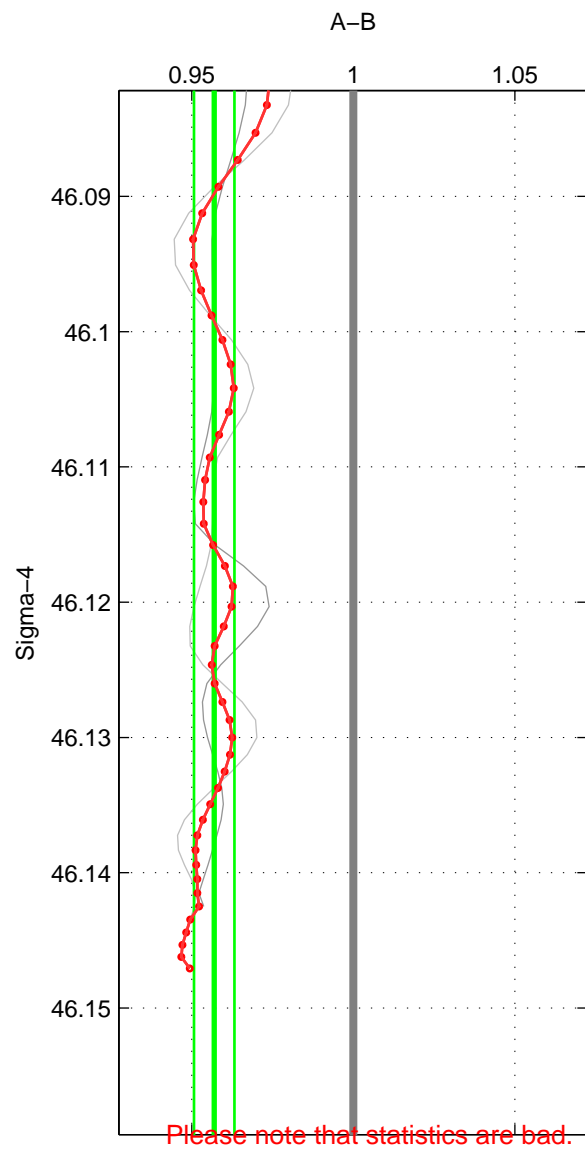

Cruise A (red). Date: Sep 1986 Cruisename: 117-06AQ19860627

Cruise B (blue). Date: Feb 2008 Cruisename: 270-35MF20080207

*** "Favourite" values are those of space 3.

	Offset	O.StDev	Ratio	R.Stdev	Rating
SIGMA:	-5.575	0.816	0.957	0.006	2
THETA:	-5.640	0.857	0.956	0.007	2
DEPTH:	-6.715	0.923	0.947	0.007	3
FAV.:	-6.715	0.923	0.947	0.007	3

Profiles of A: 1
 Profiles of B: 3
 Diff profs : 2
 WMoffset (A-B): -5.5751
 WMoffset stdev: 0.81558
 WMratio (A/B): 0.95698
 WMratio stdev: 0.0062673

Quality (1-5): 2

Profiles of A: 1
 Profiles of B: 3
 Diff profs : 2
 WMoffset (A-B): -5.6398
 WMoffset stdev: 0.85711
 WMratio (A/B): 0.95645
 WMratio stdev: 0.0066294

Quality (1-5): 2

Profiles of A: 3
 Profiles of B: 3
 Diff profs : 7
 WMoffset (A-B): -6.7152
 WMoffset stdev: 0.92275
 WMratio (A/B): 0.9475
 WMratio stdev: 0.0067155

Quality (1-5): 3