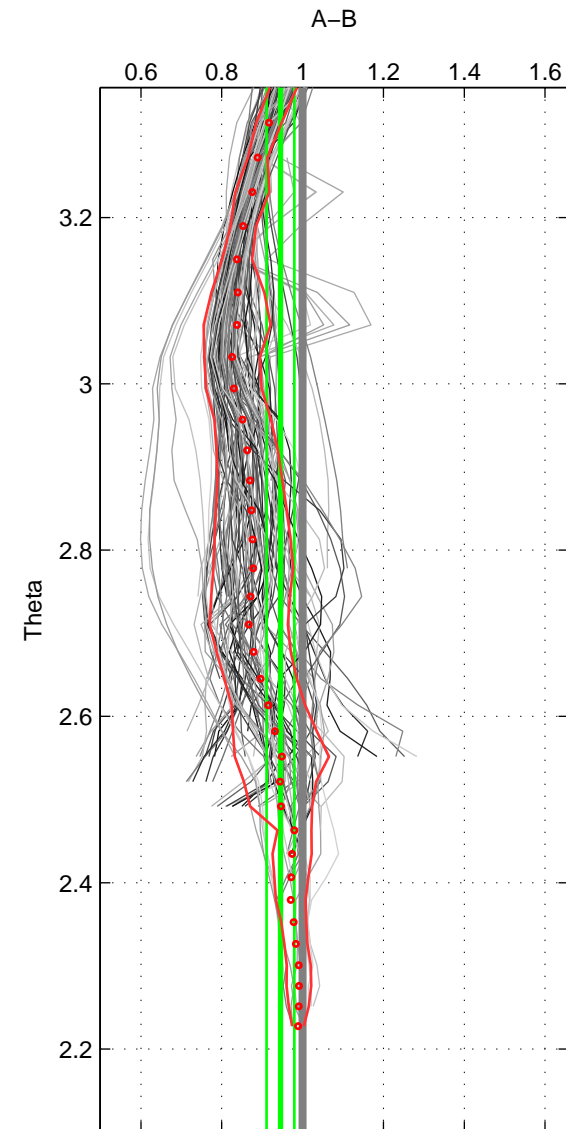

Cruise A (red). Date: Jun 2002 Cruisename: 274-35TH20020611

Cruise B (blue). Date: Jul 1990 Cruisename: 295-64TR19900701

*** "Favourite" values are means of spaces 1 2 3.

	Offset	O.StDev	Ratio	R.Stdev	Rating
SIGMA:	-1.068	0.446	0.914	0.038	5
THETA:	-1.314	0.676	0.945	0.034	5
DEPTH:	-0.941	1.636	0.972	0.101	5
FAV. :	-1.108	0.919	0.944	0.058	5

Profiles of A: 24
 Profiles of B: 17
 Diff profs : 100
 WMoffset (A-B): -1.0682
 WMoffset stdev: 0.44618
 WMratio (A/B): 0.91385
 WMratio stdev: 0.037527

Quality (1-5): 5

Profiles of A: 24
 Profiles of B: 17
 Diff profs : 100
 WMoffset (A-B): -1.3137
 WMoffset stdev: 0.67592
 WMratio (A/B): 0.94529
 WMratio stdev: 0.034461

Quality (1-5): 5

Profiles of A: 24
 Profiles of B: 17
 Diff profs : 100
 WMoffset (A-B): -0.9407
 WMoffset stdev: 1.6357
 WMratio (A/B): 0.97219
 WMratio stdev: 0.10145

Quality (1-5): 5