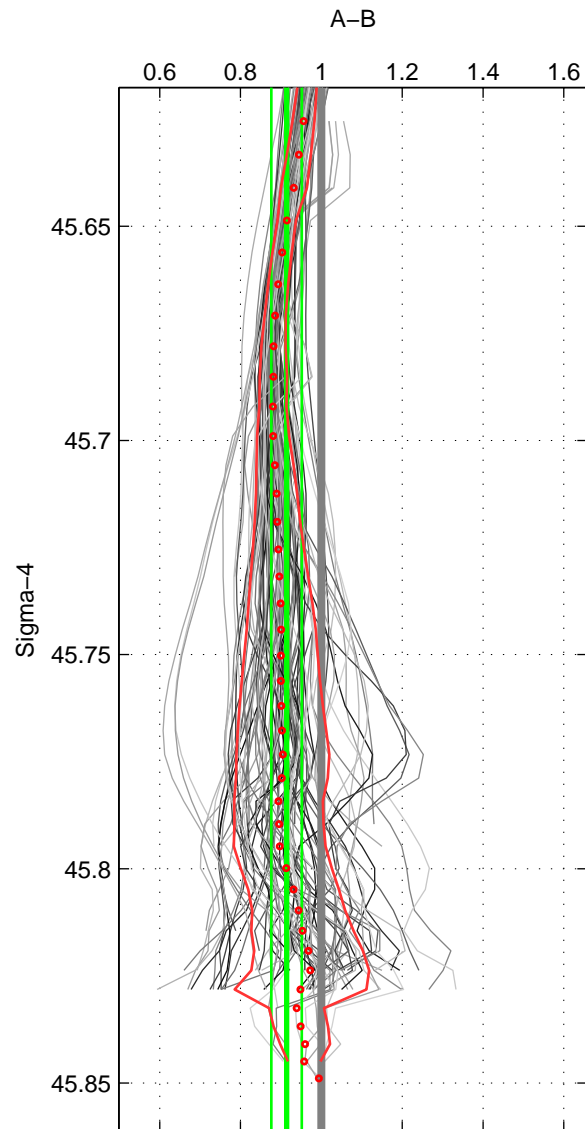

Cruise A (red). Date: Jun 2002 Cruisename: 274-35TH20020611

Cruise B (blue). Date: Jul 1990 Cruisename: 295-64TR19900701

*** "Favourite" values are means of spaces 1 2 3.

	Offset	O.StDev	Ratio	R.Stdev	Rating
SIGMA:	-1.068	0.446	0.914	0.038	5
THETA:	-1.314	0.676	0.945	0.034	5
DEPTH:	-0.941	1.636	0.972	0.101	5
FAV. :	-1.108	0.919	0.944	0.058	5

Profiles of A: 24
 Profiles of B: 17
 Diff profs : 100
 WMoffset (A-B): -1.0682
 WMoffset stdev: 0.44618
 WMratio (A/B): 0.91385
 WMratio stdev: 0.037527

Quality (1-5): 5

Profiles of A: 24
 Profiles of B: 17
 Diff profs : 100
 WMoffset (A-B): -1.3137
 WMoffset stdev: 0.67592
 WMratio (A/B): 0.94529
 WMratio stdev: 0.034461

Quality (1-5): 5

Profiles of A: 24
 Profiles of B: 17
 Diff profs : 100
 WMoffset (A-B): -0.9407
 WMoffset stdev: 1.6357
 WMratio (A/B): 0.97219
 WMratio stdev: 0.10145

Quality (1-5): 5