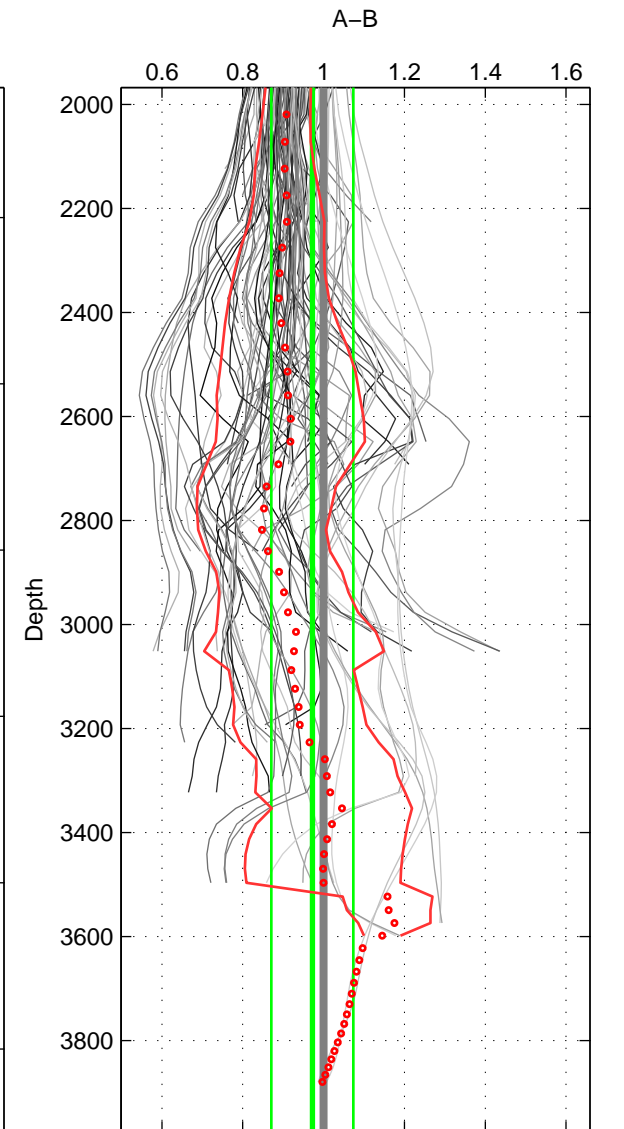

Cruise A (red). Date: Jun 2002 Cruisename: 274-35TH20020611

Cruise B (blue). Date: Jul 1990 Cruisename: 295-64TR19900701

*** "Favourite" values are means of spaces 1 2 3.

	Offset	O.StDev	Ratio	R.Stdev	Rating
SIGMA:	-1.068	0.446	0.914	0.038	5
THETA:	-1.314	0.676	0.945	0.034	5
DEPTH:	-0.941	1.636	0.972	0.101	5
FAV. :	-1.108	0.919	0.944	0.058	5

Profiles of A: 24
 Profiles of B: 17
 Diff profs : 100
 WMoffset (A-B): -1.0682
 WMoffset stdev: 0.44618
 WMratio (A/B): 0.91385
 WMratio stdev: 0.037527

Quality (1-5): 5

Profiles of A: 24
 Profiles of B: 17
 Diff profs : 100
 WMoffset (A-B): -1.3137
 WMoffset stdev: 0.67592
 WMratio (A/B): 0.94529
 WMratio stdev: 0.034461

Quality (1-5): 5

Profiles of A: 24
 Profiles of B: 17
 Diff profs : 100
 WMoffset (A-B): -0.9407
 WMoffset stdev: 1.6357
 WMratio (A/B): 0.97219
 WMratio stdev: 0.10145

Quality (1-5): 5