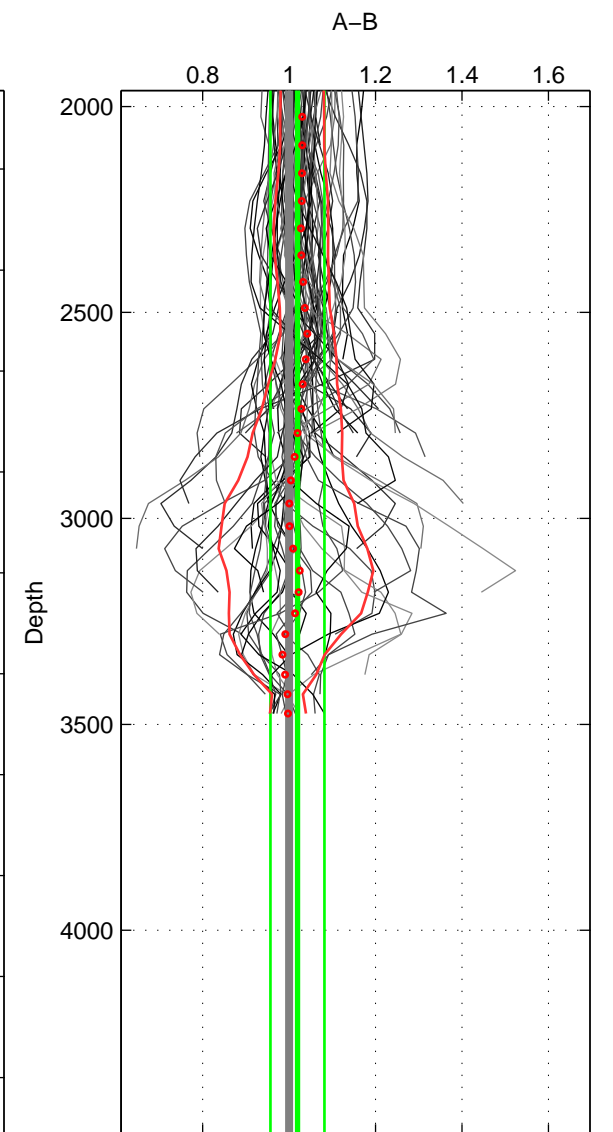

Cruise A (red). Date: Jun 2006 Cruisename: 197-18HU20060524

Cruise B (blue). Date: May 2007 Cruisename: 198-18HU20070510

\*\*\* "Favourite" values are means of spaces 1 2 3.

	Offset	O.StDev	Ratio	R.Stdev	Rating
SIGMA:	0.219	0.561	1.023	0.055	4
THETA:	0.243	0.569	1.025	0.055	4
DEPTH:	0.168	0.650	1.019	0.062	4
FAV.:	0.210	0.593	1.023	0.058	4

Profiles of A: 17  
 Profiles of B: 21  
 Diff profs : 74  
 WMoffset (A-B): 0.21867  
 WMoffset stdev: 0.56099  
 WMratio (A/B): 1.0233  
 WMratio stdev: 0.054833

Quality (1-5): 4

Profiles of A: 17  
 Profiles of B: 21  
 Diff profs : 74  
 WMoffset (A-B): 0.24303  
 WMoffset stdev: 0.56864  
 WMratio (A/B): 1.0251  
 WMratio stdev: 0.055296

Quality (1-5): 4

Profiles of A: 17  
 Profiles of B: 21  
 Diff profs : 74  
 WMoffset (A-B): 0.16761  
 WMoffset stdev: 0.65017  
 WMratio (A/B): 1.0192  
 WMratio stdev: 0.062396

Quality (1-5): 4