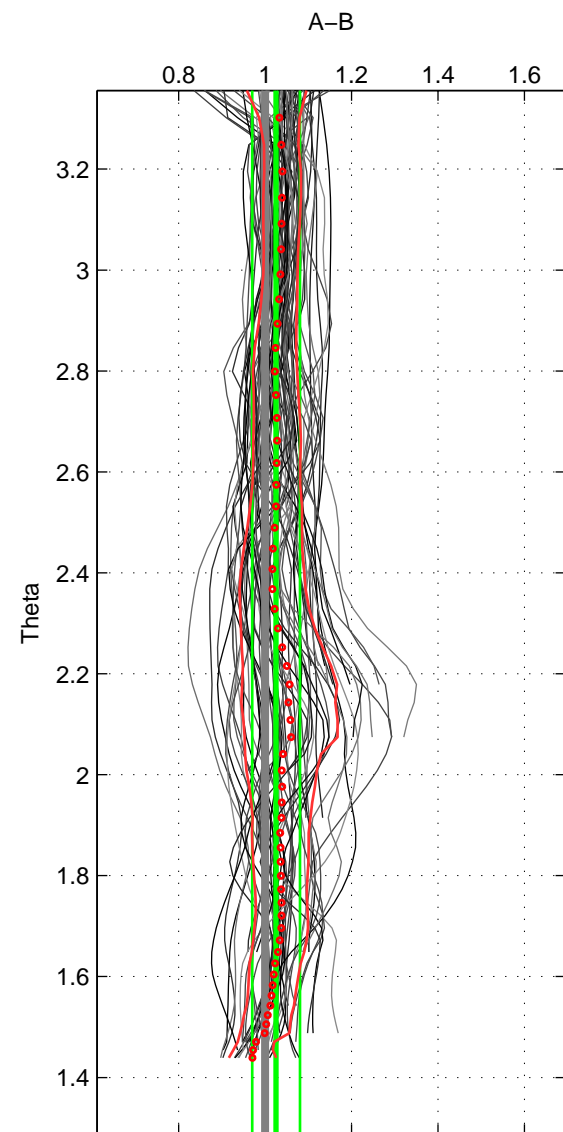

Cruise A (red). Date: Jun 2006 Cruisename: 197-18HU20060524

Cruise B (blue). Date: May 2007 Cruisename: 198-18HU20070510

\*\*\* "Favourite" values are means of spaces 1 2 3.

	Offset	O.StDev	Ratio	R.Stdev	Rating
SIGMA:	0.219	0.561	1.023	0.055	4
THETA:	0.243	0.569	1.025	0.055	4
DEPTH:	0.168	0.650	1.019	0.062	4
FAV.:	0.210	0.593	1.023	0.058	4

Profiles of A: 17  
 Profiles of B: 21  
 Diff profs : 74  
 WMoffset (A-B): 0.21867  
 WMoffset stdev: 0.56099  
 WMratio (A/B): 1.0233  
 WMratio stdev: 0.054833

Quality (1-5): 4

Profiles of A: 17  
 Profiles of B: 21  
 Diff profs : 74  
 WMoffset (A-B): 0.24303  
 WMoffset stdev: 0.56864  
 WMratio (A/B): 1.0251  
 WMratio stdev: 0.055296

Quality (1-5): 4

Profiles of A: 17  
 Profiles of B: 21  
 Diff profs : 74  
 WMoffset (A-B): 0.16761  
 WMoffset stdev: 0.65017  
 WMratio (A/B): 1.0192  
 WMratio stdev: 0.062396

Quality (1-5): 4