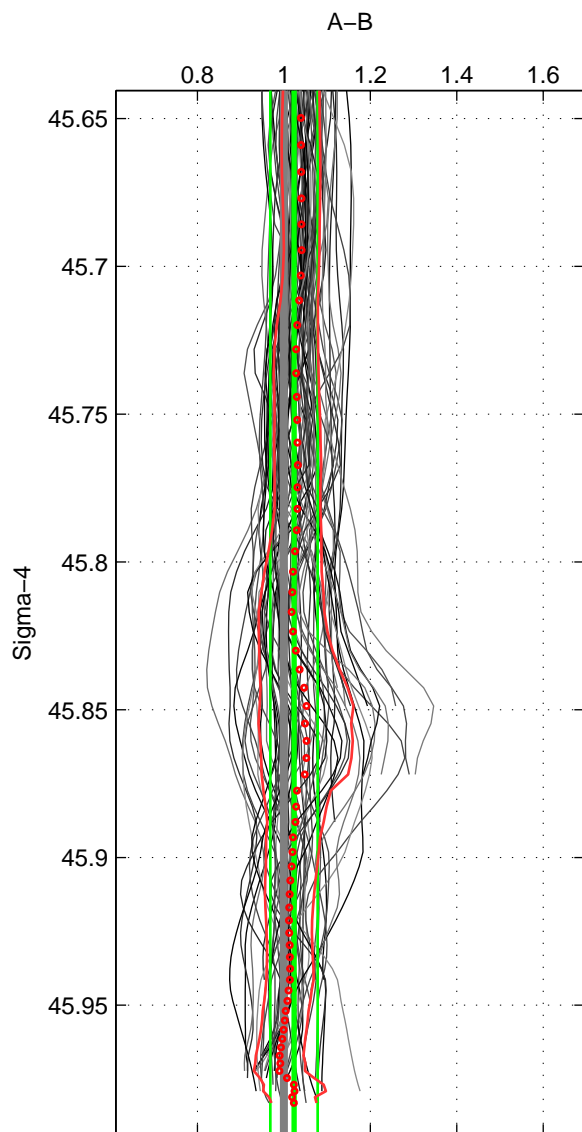

Cruise A (red). Date: Jun 2006 Cruisename: 197-18HU20060524

Cruise B (blue). Date: May 2007 Cruisename: 198-18HU20070510

\*\*\* "Favourite" values are means of spaces 1 2 3.

	Offset	O.StDev	Ratio	R.Stdev	Rating
SIGMA:	0.219	0.561	1.023	0.055	4
THETA:	0.243	0.569	1.025	0.055	4
DEPTH:	0.168	0.650	1.019	0.062	4
FAV.:	0.210	0.593	1.023	0.058	4

Profiles of A: 17  
 Profiles of B: 21  
 Diff profs : 74  
 WMoffset (A-B): 0.21867  
 WMoffset stdev: 0.56099  
 WMratio (A/B): 1.0233  
 WMratio stdev: 0.054833

Quality (1-5): 4

Profiles of A: 17  
 Profiles of B: 21  
 Diff profs : 74  
 WMoffset (A-B): 0.24303  
 WMoffset stdev: 0.56864  
 WMratio (A/B): 1.0251  
 WMratio stdev: 0.055296

Quality (1-5): 4

Profiles of A: 17  
 Profiles of B: 21  
 Diff profs : 74  
 WMoffset (A-B): 0.16761  
 WMoffset stdev: 0.65017  
 WMratio (A/B): 1.0192  
 WMratio stdev: 0.062396

Quality (1-5): 4