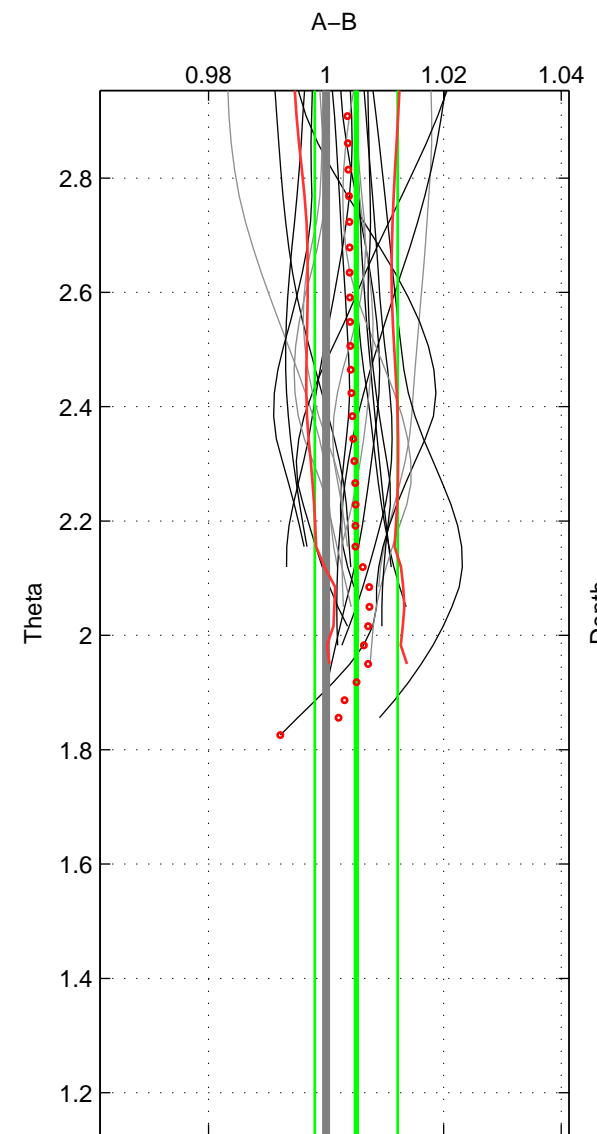

Cruise A (red). Date: Jul 2007 Cruisename: 716-49UP20070724

Cruise B (blue). Date: Feb 2008 Cruisename: 717-49UP20080122

*** "Favourite" values are those of space 1.

	Offset	O.StDev	Ratio	R.Stdev	Rating
SIGMA:	0.704	1.070	1.005	0.008	5
THETA:	0.704	0.974	1.005	0.007	4
DEPTH:	0.571	0.159	1.004	0.001	3
FAV.:	0.704	1.070	1.005	0.008	5

Profiles of A: 14
 Profiles of B: 17
 Diff profs : 21
 WMoffset (A-B): 0.70404
 WMoffset stdev: 1.0699
 WMratio (A/B): 1.0051
 WMratio stdev: 0.0077602

Quality (1-5): 5

Profiles of A: 14
 Profiles of B: 17
 Diff profs : 21
 WMoffset (A-B): 0.70364
 WMoffset stdev: 0.97403
 WMratio (A/B): 1.0051
 WMratio stdev: 0.0070567

Quality (1-5): 4

Profiles of A: 14
 Profiles of B: 17
 Diff profs : 21
 WMoffset (A-B): 0.57085
 WMoffset stdev: 0.15912
 WMratio (A/B): 1.0042
 WMratio stdev: 0.00126

Quality (1-5): 3

Please note that statistics are bad.