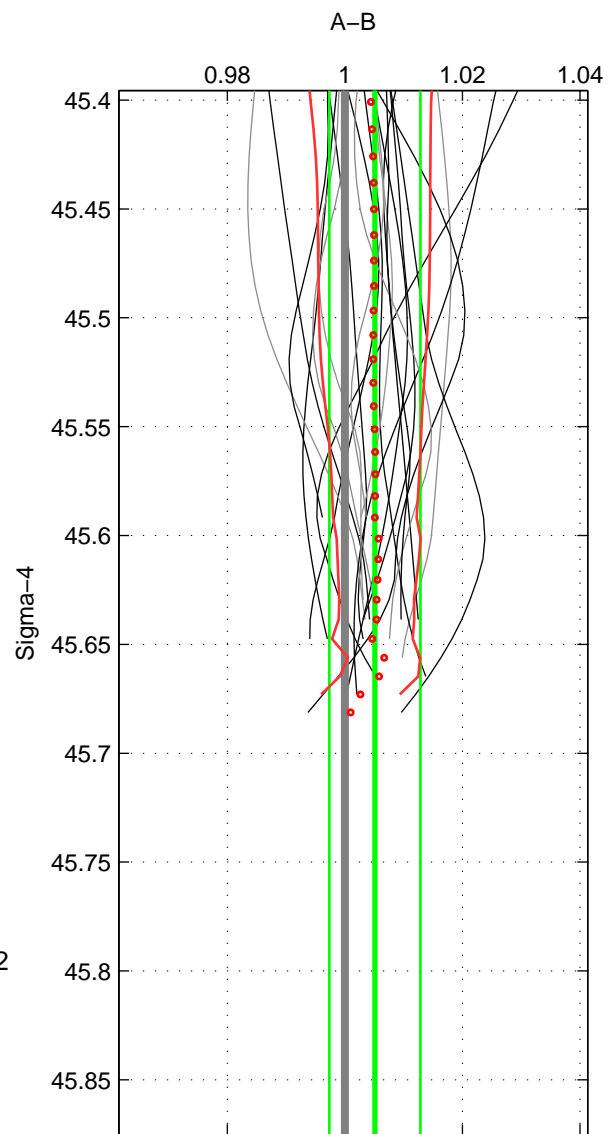

Cruise A (red). Date: Jul 2007 Cruisename: 716-49UP20070724

Cruise B (blue). Date: Feb 2008 Cruisename: 717-49UP20080122

*** "Favourite" values are those of space 1.

	Offset	O.StDev	Ratio	R.Stdev	Rating
SIGMA:	0.704	1.070	1.005	0.008	5
THETA:	0.704	0.974	1.005	0.007	4
DEPTH:	0.571	0.159	1.004	0.001	3
FAV.:	0.704	1.070	1.005	0.008	5

Profiles of A: 14
 Profiles of B: 17
 Diff profs : 21
 WMoffset (A-B): 0.70404
 WMoffset stdev: 1.0699
 WMratio (A/B): 1.0051
 WMratio stdev: 0.0077602

Quality (1-5): 5

Profiles of A: 14
 Profiles of B: 17
 Diff profs : 21
 WMoffset (A-B): 0.70364
 WMoffset stdev: 0.97403
 WMratio (A/B): 1.0051
 WMratio stdev: 0.0070567

Quality (1-5): 4

Profiles of A: 14
 Profiles of B: 17
 Diff profs : 21
 WMoffset (A-B): 0.57085
 WMoffset stdev: 0.15912
 WMratio (A/B): 1.0042
 WMratio stdev: 0.00126

Quality (1-5): 3

Please note that statistics are bad.