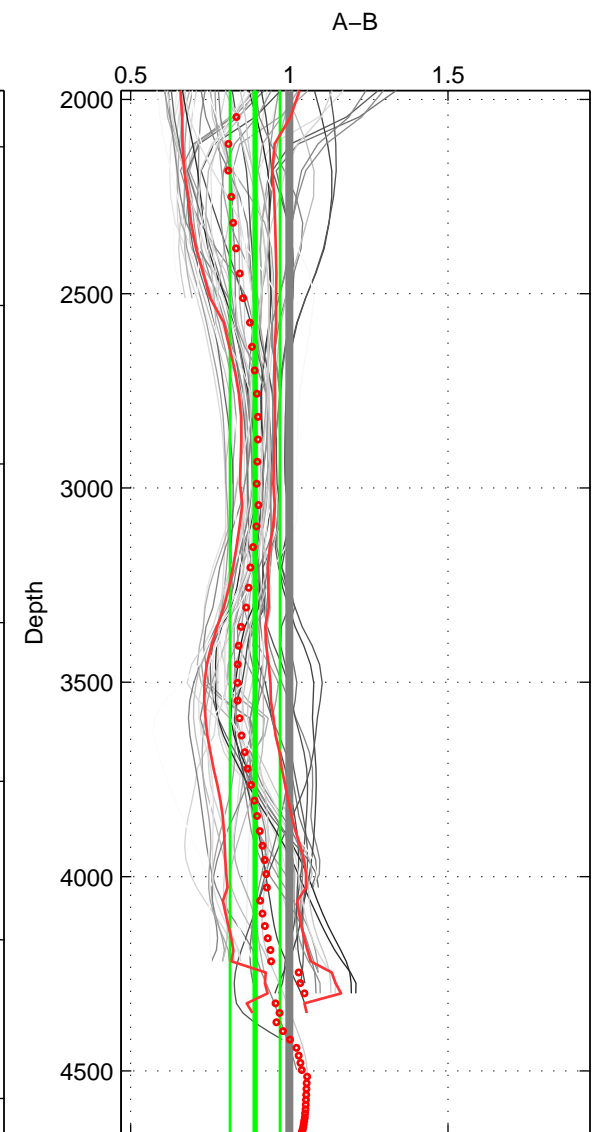

Cruise A (red). Date: Feb 1994 Cruisename: 238-323019940104

Cruise B (blue). Date: Apr 1995 Cruisename: 320-74JC19950320

*** "Favourite" values are means of spaces 1 2 3.

	Offset	O.StDev	Ratio	R.Stdev	Rating
SIGMA:	-1.568	2.130	0.986	0.031	5
THETA:	-0.768	1.713	0.998	0.023	5
DEPTH:	-4.837	3.231	0.892	0.079	5
FAV. :	-2.391	2.358	0.959	0.044	5

Profiles of A: 7
 Profiles of B: 11
 Diff profs : 63
 WMoffset (A-B): -1.5677
 WMoffset stdev: 2.13
 WMratio (A/B): 0.98617
 WMratio stdev: 0.030832

Quality (1-5): 5

Profiles of A: 7
 Profiles of B: 11
 Diff profs : 63
 WMoffset (A-B): -0.76818
 WMoffset stdev: 1.7128
 WMratio (A/B): 0.99798
 WMratio stdev: 0.023035

Quality (1-5): 5

Profiles of A: 7
 Profiles of B: 11
 Diff profs : 63
 WMoffset (A-B): -4.8369
 WMoffset stdev: 3.2314
 WMratio (A/B): 0.89174
 WMratio stdev: 0.078808

Quality (1-5): 5