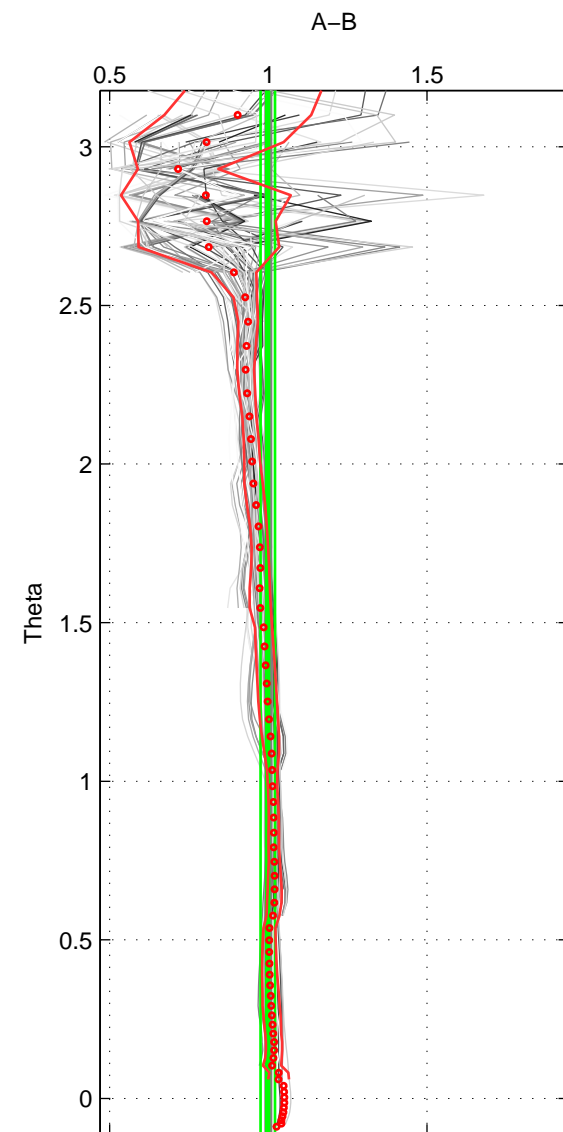

Cruise A (red). Date: Feb 1994 Cruisename: 238-323019940104

Cruise B (blue). Date: Apr 1995 Cruisename: 320-74JC19950320

*** "Favourite" values are means of spaces 1 2 3.

	Offset	O.StDev	Ratio	R.Stdev	Rating
SIGMA:	-1.568	2.130	0.986	0.031	5
THETA:	-0.768	1.713	0.998	0.023	5
DEPTH:	-4.837	3.231	0.892	0.079	5
FAV. :	-2.391	2.358	0.959	0.044	5

Profiles of A: 7
 Profiles of B: 11
 Diff profs : 63
 WMoffset (A-B): -1.5677
 WMoffset stdev: 2.13
 WMratio (A/B): 0.98617
 WMratio stdev: 0.030832

Quality (1-5): 5

Profiles of A: 7
 Profiles of B: 11
 Diff profs : 63
 WMoffset (A-B): -0.76818
 WMoffset stdev: 1.7128
 WMratio (A/B): 0.99798
 WMratio stdev: 0.023035

Quality (1-5): 5

Profiles of A: 7
 Profiles of B: 11
 Diff profs : 63
 WMoffset (A-B): -4.8369
 WMoffset stdev: 3.2314
 WMratio (A/B): 0.89174
 WMratio stdev: 0.078808

Quality (1-5): 5