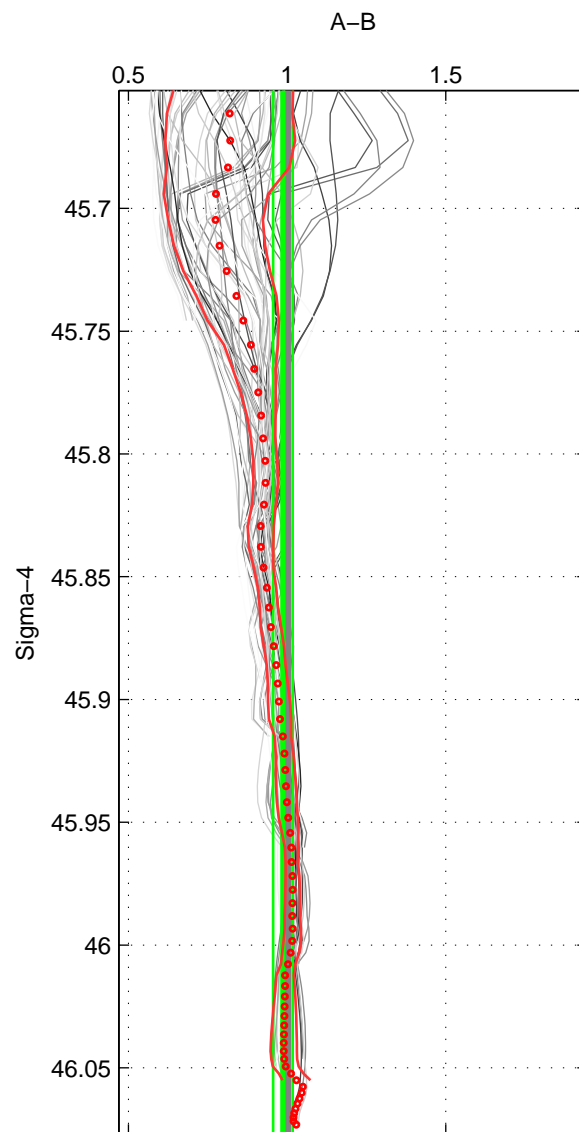

Cruise A (red). Date: Feb 1994 Cruisename: 238-323019940104

Cruise B (blue). Date: Apr 1995 Cruisename: 320-74JC19950320

*** "Favourite" values are means of spaces 1 2 3.

	Offset	O.StDev	Ratio	R.Stdev	Rating
SIGMA:	-1.568	2.130	0.986	0.031	5
THETA:	-0.768	1.713	0.998	0.023	5
DEPTH:	-4.837	3.231	0.892	0.079	5
FAV. :	-2.391	2.358	0.959	0.044	5

Profiles of A: 7
 Profiles of B: 11
 Diff profs : 63
 WMoffset (A-B): -1.5677
 WMoffset stdev: 2.13
 WMratio (A/B): 0.98617
 WMratio stdev: 0.030832

Quality (1-5): 5

Profiles of A: 7
 Profiles of B: 11
 Diff profs : 63
 WMoffset (A-B): -0.76818
 WMoffset stdev: 1.7128
 WMratio (A/B): 0.99798
 WMratio stdev: 0.023035

Quality (1-5): 5

Profiles of A: 7
 Profiles of B: 11
 Diff profs : 63
 WMoffset (A-B): -4.8369
 WMoffset stdev: 3.2314
 WMratio (A/B): 0.89174
 WMratio stdev: 0.078808

Quality (1-5): 5