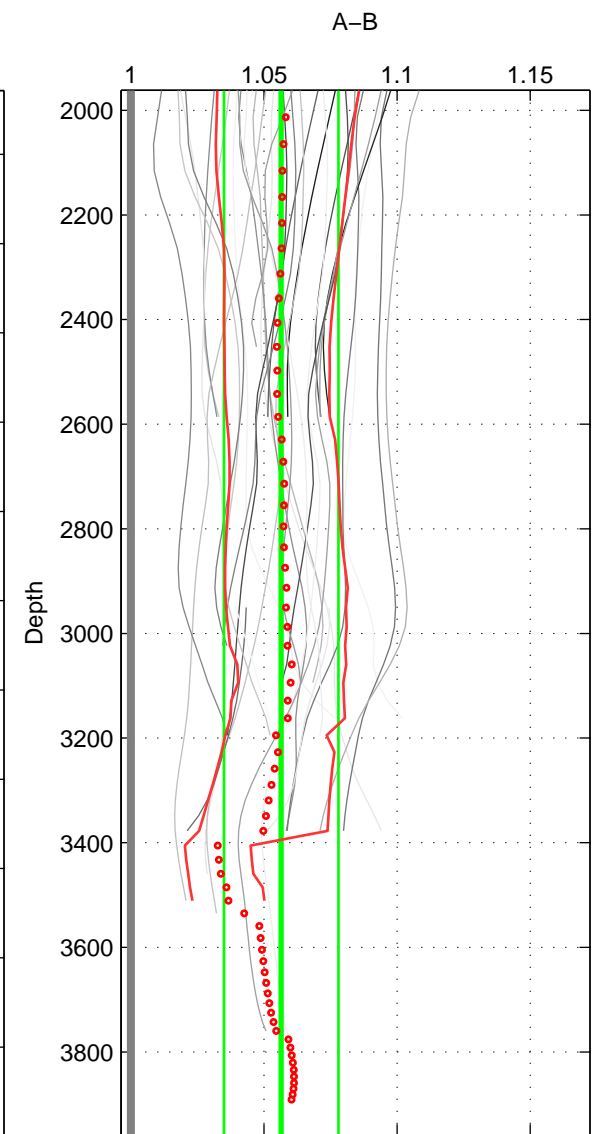

Cruise A (red). Date: Dec 1983 Cruisename: 222-316N19831007
 Cruise B (blue). Date: Apr 1995 Cruisename: 320-74JC19950320

*** "Favourite" values are means of spaces 1 2 3.

	Offset	O.StDev	Ratio	R.Stdev	Rating
SIGMA:	6.694	1.589	1.056	0.013	5
THETA:	6.622	1.583	1.055	0.013	5
DEPTH:	6.769	2.508	1.056	0.022	5
FAV.:	6.695	1.893	1.056	0.016	5

Profiles of A: 5
 Profiles of B: 12
 Diff profs : 34
 WMoffset (A-B): 6.6937
 WMoffset stdev: 1.5892
 WMratio (A/B): 1.0557
 WMratio stdev: 0.013469

Quality (1-5): 5

Profiles of A: 5
 Profiles of B: 12
 Diff profs : 34
 WMoffset (A-B): 6.6215
 WMoffset stdev: 1.5827
 WMratio (A/B): 1.055
 WMratio stdev: 0.013397

Quality (1-5): 5

Profiles of A: 5
 Profiles of B: 12
 Diff profs : 34
 WMoffset (A-B): 6.7695
 WMoffset stdev: 2.5079
 WMratio (A/B): 1.0565
 WMratio stdev: 0.021511

Quality (1-5): 5