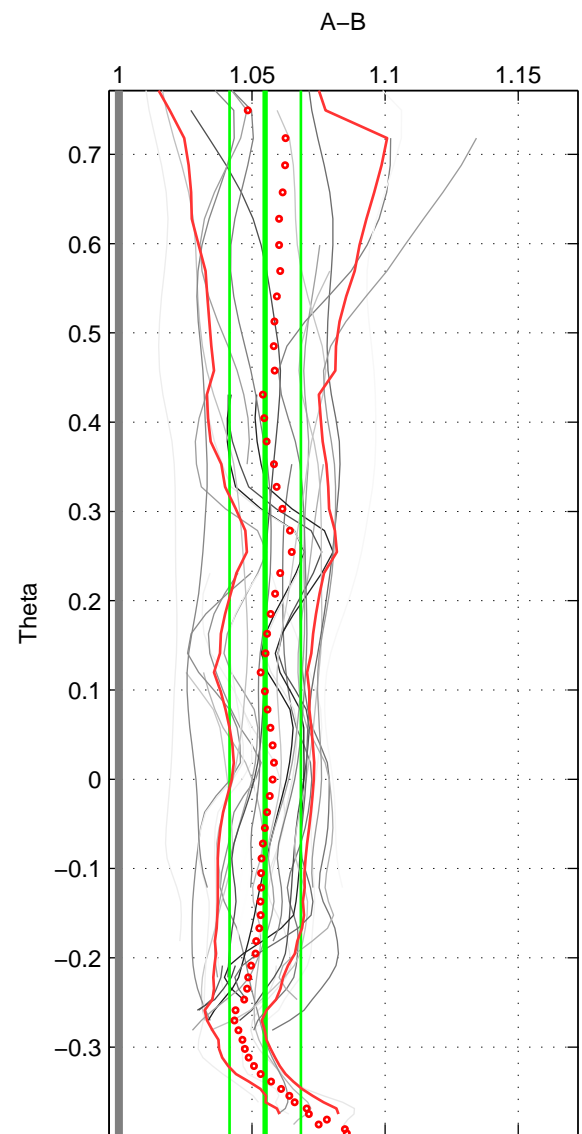

Cruise A (red). Date: Dec 1983 Cruisename: 222-316N19831007
 Cruise B (blue). Date: Apr 1995 Cruisename: 320-74JC19950320

*** "Favourite" values are means of spaces 1 2 3.

	Offset	O.StDev	Ratio	R.Stdev	Rating
SIGMA:	6.694	1.589	1.056	0.013	5
THETA:	6.622	1.583	1.055	0.013	5
DEPTH:	6.769	2.508	1.056	0.022	5
FAV.:	6.695	1.893	1.056	0.016	5

Profiles of A: 5
 Profiles of B: 12
 Diff profs : 34
 WMoffset (A-B): 6.6937
 WMoffset stdev: 1.5892
 WMratio (A/B): 1.0557
 WMratio stdev: 0.013469

Quality (1-5): 5

Profiles of A: 5
 Profiles of B: 12
 Diff profs : 34
 WMoffset (A-B): 6.6215
 WMoffset stdev: 1.5827
 WMratio (A/B): 1.055
 WMratio stdev: 0.013397

Quality (1-5): 5

Profiles of A: 5
 Profiles of B: 12
 Diff profs : 34
 WMoffset (A-B): 6.7695
 WMoffset stdev: 2.5079
 WMratio (A/B): 1.0565
 WMratio stdev: 0.021511

Quality (1-5): 5