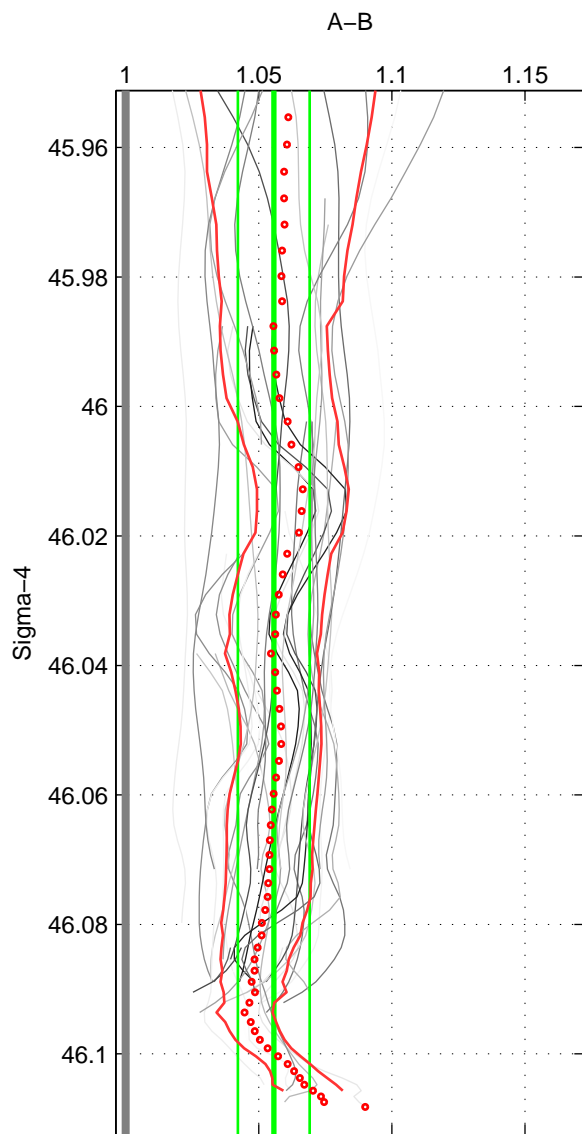

Cruise A (red). Date: Dec 1983 Cruisename: 222-316N19831007
 Cruise B (blue). Date: Apr 1995 Cruisename: 320-74JC19950320

*** "Favourite" values are means of spaces 1 2 3.

	Offset	O.StDev	Ratio	R.Stdev	Rating
SIGMA:	6.694	1.589	1.056	0.013	5
THETA:	6.622	1.583	1.055	0.013	5
DEPTH:	6.769	2.508	1.056	0.022	5
FAV.:	6.695	1.893	1.056	0.016	5

Profiles of A: 5
 Profiles of B: 12
 Diff profs : 34
 WMoffset (A-B): 6.6937
 WMoffset stdev: 1.5892
 WMratio (A/B): 1.0557
 WMratio stdev: 0.013469

Quality (1-5): 5

Profiles of A: 5
 Profiles of B: 12
 Diff profs : 34
 WMoffset (A-B): 6.6215
 WMoffset stdev: 1.5827
 WMratio (A/B): 1.055
 WMratio stdev: 0.013397

Quality (1-5): 5

Profiles of A: 5
 Profiles of B: 12
 Diff profs : 34
 WMoffset (A-B): 6.7695
 WMoffset stdev: 2.5079
 WMratio (A/B): 1.0565
 WMratio stdev: 0.021511

Quality (1-5): 5