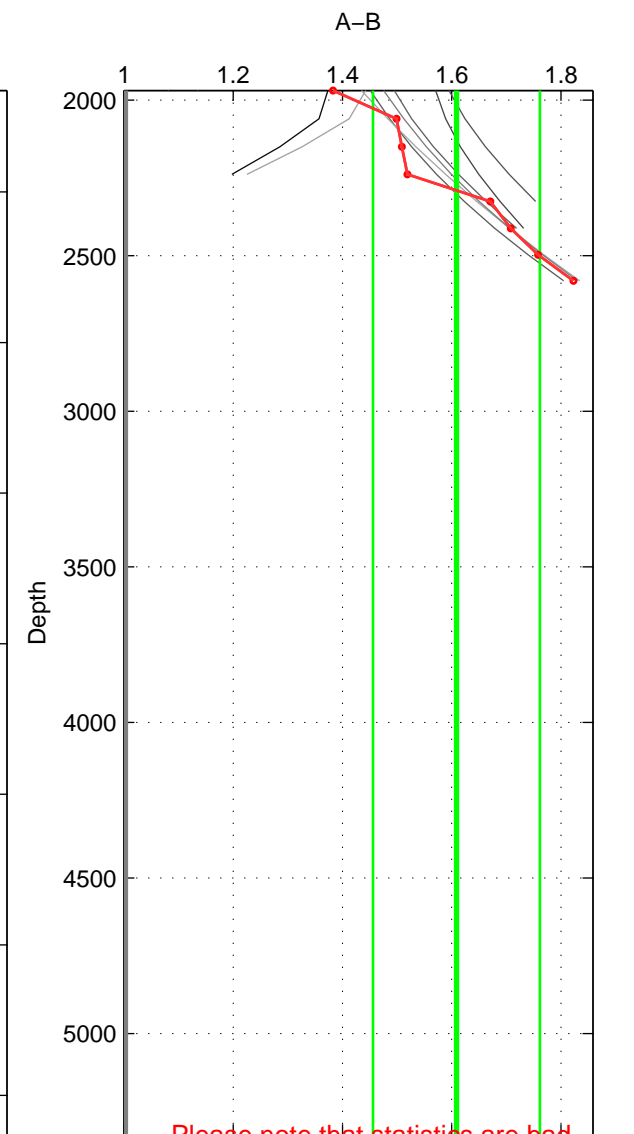

Cruise A (red). Date: Jun 2009 Cruisename: 83-58GS20090528  
 Cruise B (blue). Date: Sep 1980 Cruisename: 111-77YM19800811

\*\*\* "Favourite" values are means of spaces 1 2.

	Offset	O.StDev	Ratio	R.Stdev	Rating
SIGMA:	2.921	0.768	1.332	0.111	4
THETA:	2.908	0.912	1.329	0.132	4
DEPTH:	4.492	0.856	1.609	0.153	3
FAV.:	2.915	0.840	1.330	0.122	4

Profiles of A: 8  
 Profiles of B: 3  
 Diff profs : 11  
 WMoffset (A-B): 2.9212  
 WMoffset stdev: 0.7678  
 WMratio (A/B): 1.332  
 WMratio stdev: 0.11126

Quality (1-5): 4

Profiles of A: 8  
 Profiles of B: 3  
 Diff profs : 11  
 WMoffset (A-B): 2.9082  
 WMoffset stdev: 0.91153  
 WMratio (A/B): 1.329  
 WMratio stdev: 0.13174

Quality (1-5): 4

Profiles of A: 8  
 Profiles of B: 3  
 Diff profs : 11  
 WMoffset (A-B): 4.4919  
 WMoffset stdev: 0.85588  
 WMratio (A/B): 1.6087  
 WMratio stdev: 0.15275

Quality (1-5): 3

Please note that statistics are bad.