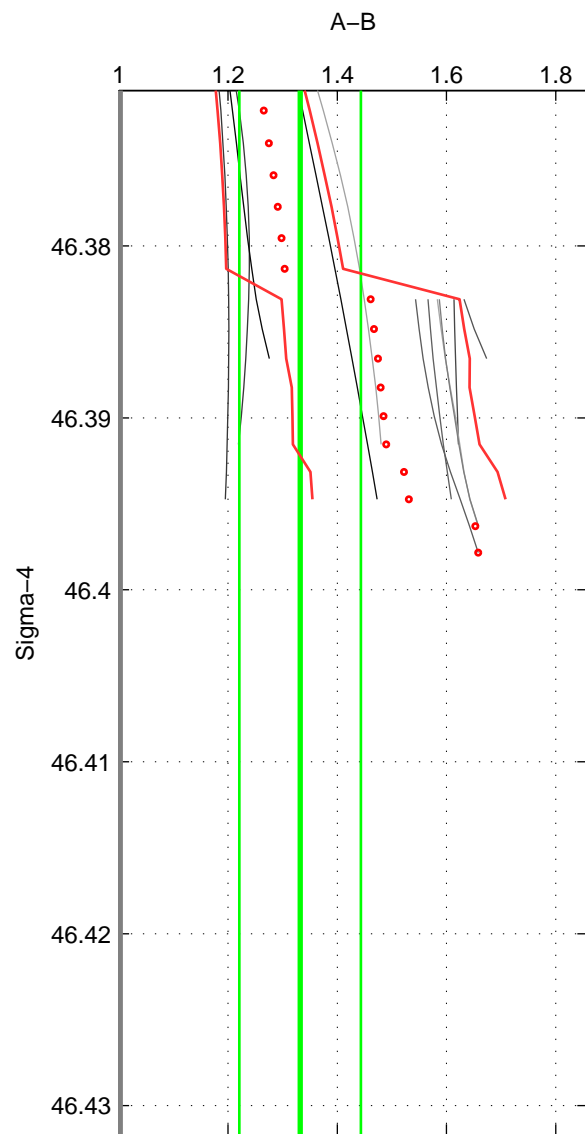

Cruise A (red). Date: Jun 2009 Cruisename: 83-58GS20090528  
 Cruise B (blue). Date: Sep 1980 Cruisename: 111-77YM19800811

\*\*\* "Favourite" values are means of spaces 1 2.

	Offset	O.StDev	Ratio	R.Stdev	Rating
SIGMA:	2.921	0.768	1.332	0.111	4
THETA:	2.908	0.912	1.329	0.132	4
DEPTH:	4.492	0.856	1.609	0.153	3
FAV.:	2.915	0.840	1.330	0.122	4

Profiles of A: 8  
 Profiles of B: 3  
 Diff profs : 11  
 WMoffset (A-B): 2.9212  
 WMoffset stdev: 0.7678  
 WMratio (A/B): 1.332  
 WMratio stdev: 0.11126

Quality (1-5): 4

Profiles of A: 8  
 Profiles of B: 3  
 Diff profs : 11  
 WMoffset (A-B): 2.9082  
 WMoffset stdev: 0.91153  
 WMratio (A/B): 1.329  
 WMratio stdev: 0.13174

Quality (1-5): 4

Profiles of A: 8  
 Profiles of B: 3  
 Diff profs : 11  
 WMoffset (A-B): 4.4919  
 WMoffset stdev: 0.85588  
 WMratio (A/B): 1.6087  
 WMratio stdev: 0.15275

Quality (1-5): 3

Please note that statistics are bad.