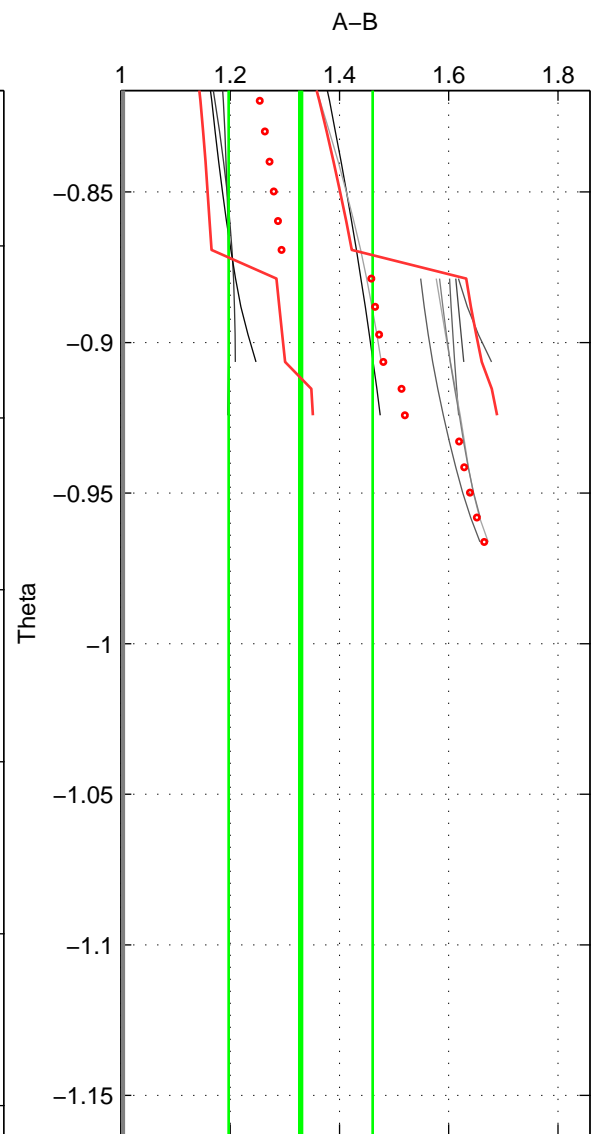

Cruise A (red). Date: Jun 2009 Cruisename: 83-58GS20090528  
 Cruise B (blue). Date: Sep 1980 Cruisename: 111-77YM19800811

\*\*\* "Favourite" values are means of spaces 1 2.

	Offset	O.StDev	Ratio	R.Stdev	Rating
SIGMA:	2.921	0.768	1.332	0.111	4
THETA:	2.908	0.912	1.329	0.132	4
DEPTH:	4.492	0.856	1.609	0.153	3
FAV.:	2.915	0.840	1.330	0.122	4

Profiles of A: 8  
 Profiles of B: 3  
 Diff profs : 11  
 WMoffset (A-B): 2.9212  
 WMoffset stdev: 0.7678  
 WMratio (A/B): 1.332  
 WMratio stdev: 0.11126

Quality (1-5): 4

Profiles of A: 8  
 Profiles of B: 3  
 Diff profs : 11  
 WMoffset (A-B): 2.9082  
 WMoffset stdev: 0.91153  
 WMratio (A/B): 1.329  
 WMratio stdev: 0.13174

Quality (1-5): 4

Profiles of A: 8  
 Profiles of B: 3  
 Diff profs : 11  
 WMoffset (A-B): 4.4919  
 WMoffset stdev: 0.85588  
 WMratio (A/B): 1.6087  
 WMratio stdev: 0.15275

Quality (1-5): 3

Please note that statistics are bad.