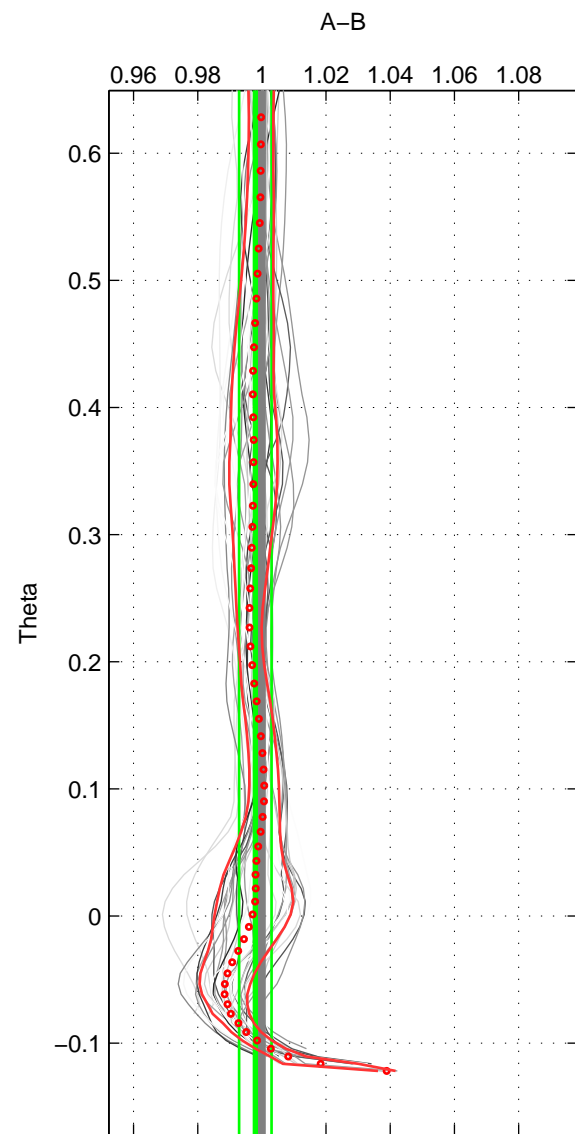

Cruise A (red). Date: Jan 2005 Cruisename: 517-33RR20050109
 Cruise B (blue). Date: Mar 1992 Cruisename: 733-90KD19920214

*** "Favourite" values are means of spaces 1 2 3.

	Offset	O.StDev	Ratio	R.Stdev	Rating
SIGMA:	-0.345	0.649	0.997	0.005	5
THETA:	-0.259	0.649	0.998	0.005	5
DEPTH:	0.937	0.906	1.007	0.007	5
FAV.:	0.111	0.734	1.001	0.006	5

Profiles of A: 7
 Profiles of B: 6
 Diff profs : 31
 WMoffset (A-B): -0.34459
 WMoffset stdev: 0.64915
 WMratio (A/B): 0.99726
 WMratio stdev: 0.0050457

Quality (1-5): 5

Profiles of A: 7
 Profiles of B: 6
 Diff profs : 31
 WMoffset (A-B): -0.25857
 WMoffset stdev: 0.64867
 WMratio (A/B): 0.99798
 WMratio stdev: 0.0050543

Quality (1-5): 5

Profiles of A: 7
 Profiles of B: 6
 Diff profs : 31
 WMoffset (A-B): 0.9373
 WMoffset stdev: 0.90567
 WMratio (A/B): 1.0066
 WMratio stdev: 0.0071117

Quality (1-5): 5