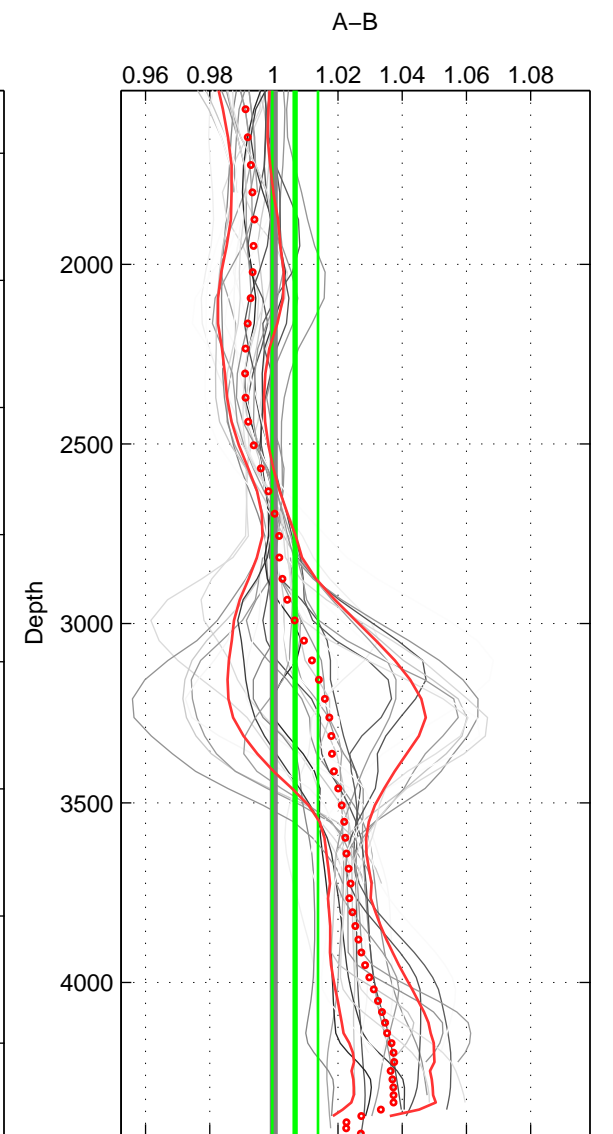

Cruise A (red). Date: Jan 2005 Cruisename: 517-33RR20050109
 Cruise B (blue). Date: Mar 1992 Cruisename: 733-90KD19920214

*** "Favourite" values are means of spaces 1 2 3.

	Offset	O.StDev	Ratio	R.Stdev	Rating
SIGMA:	-0.345	0.649	0.997	0.005	5
THETA:	-0.259	0.649	0.998	0.005	5
DEPTH:	0.937	0.906	1.007	0.007	5
FAV.:	0.111	0.734	1.001	0.006	5

Profiles of A: 7
 Profiles of B: 6
 Diff profs : 31
 WMoffset (A-B): -0.34459
 WMoffset stdev: 0.64915
 WMratio (A/B): 0.99726
 WMratio stdev: 0.0050457

Quality (1-5): 5

Profiles of A: 7
 Profiles of B: 6
 Diff profs : 31
 WMoffset (A-B): -0.25857
 WMoffset stdev: 0.64867
 WMratio (A/B): 0.99798
 WMratio stdev: 0.0050543

Quality (1-5): 5

Profiles of A: 7
 Profiles of B: 6
 Diff profs : 31
 WMoffset (A-B): 0.9373
 WMoffset stdev: 0.90567
 WMratio (A/B): 1.0066
 WMratio stdev: 0.0071117

Quality (1-5): 5