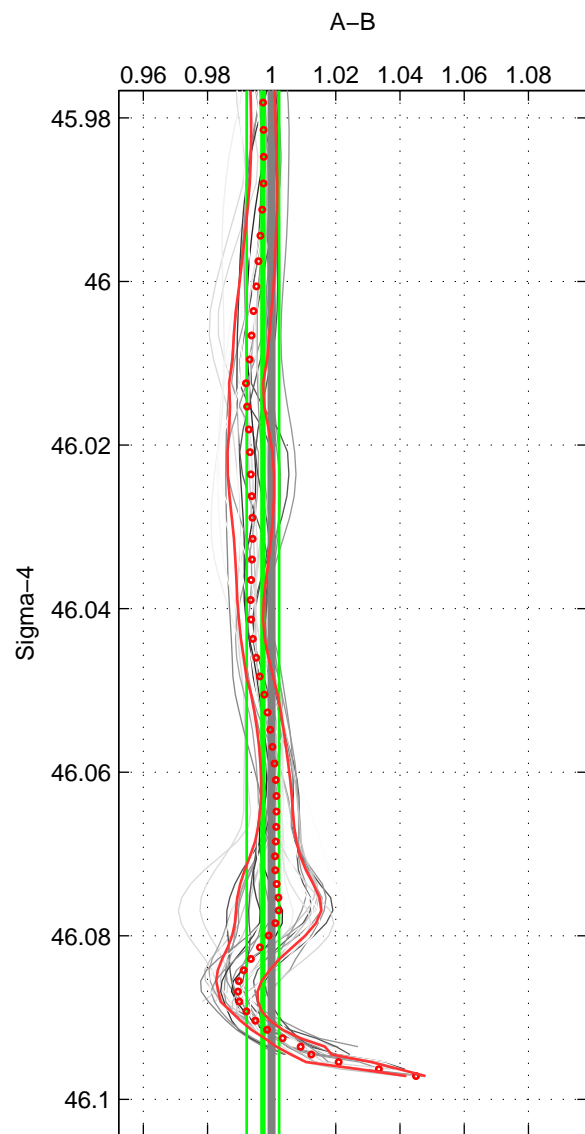

Cruise A (red). Date: Jan 2005 Cruisename: 517-33RR20050109
 Cruise B (blue). Date: Mar 1992 Cruisename: 733-90KD19920214

*** "Favourite" values are means of spaces 1 2 3.

	Offset	O.StDev	Ratio	R.Stdev	Rating
SIGMA:	-0.345	0.649	0.997	0.005	5
THETA:	-0.259	0.649	0.998	0.005	5
DEPTH:	0.937	0.906	1.007	0.007	5
FAV.:	0.111	0.734	1.001	0.006	5

Profiles of A: 7
 Profiles of B: 6
 Diff profs : 31
 WMoffset (A-B): -0.34459
 WMoffset stdev: 0.64915
 WMratio (A/B): 0.99726
 WMratio stdev: 0.0050457

Quality (1-5): 5

Profiles of A: 7
 Profiles of B: 6
 Diff profs : 31
 WMoffset (A-B): -0.25857
 WMoffset stdev: 0.64867
 WMratio (A/B): 0.99798
 WMratio stdev: 0.0050543

Quality (1-5): 5

Profiles of A: 7
 Profiles of B: 6
 Diff profs : 31
 WMoffset (A-B): 0.9373
 WMoffset stdev: 0.90567
 WMratio (A/B): 1.0066
 WMratio stdev: 0.0071117

Quality (1-5): 5