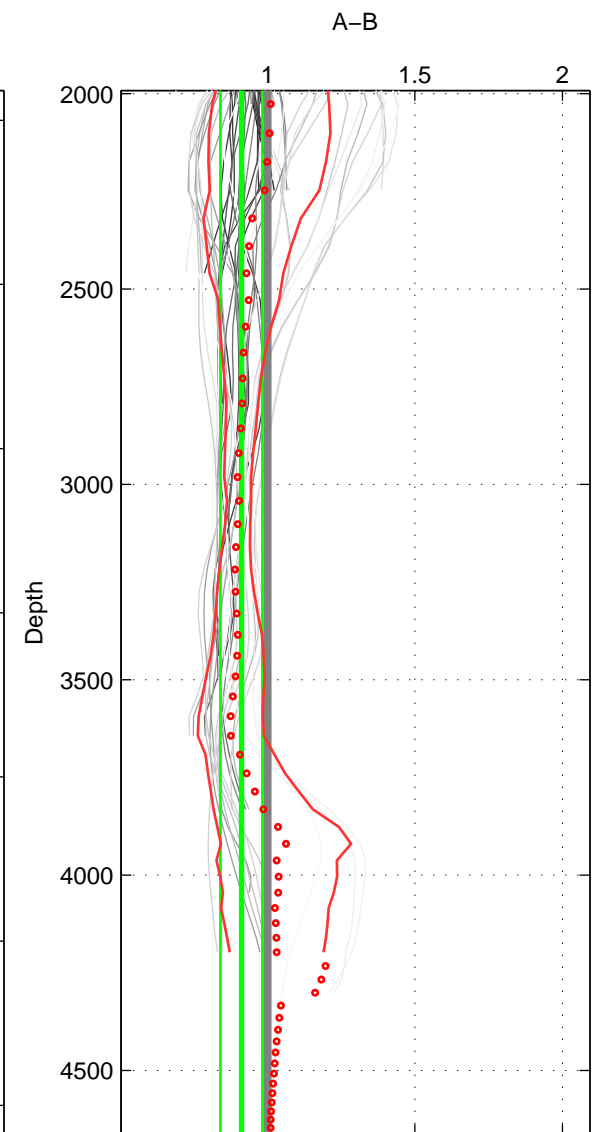

Cruise A (red). Date: Oct 2011 Cruisename: 257-33RO20110926

Cruise B (blue). Date: Apr 1995 Cruisename: 320-74JC19950320

\*\*\* "Favourite" values are means of spaces 1 2 3.

	Offset	O.StDev	Ratio	R.Stdev	Rating
SIGMA:	-0.902	1.772	0.993	0.031	5
THETA:	-1.152	1.298	0.987	0.020	5
DEPTH:	-3.659	2.872	0.912	0.071	5
FAV.:	-1.904	1.981	0.964	0.041	5

Profiles of A: 8  
 Profiles of B: 9  
 Diff profs: 52  
 WMoffset (A-B): -0.90199  
 WMoffset stdev: 1.7723  
 WMratio (A/B): 0.9928  
 WMratio stdev: 0.030932

Quality (1-5): 5

Profiles of A: 9  
 Profiles of B: 9  
 Diff profs: 60  
 WMoffset (A-B): -1.1519  
 WMoffset stdev: 1.298  
 WMratio (A/B): 0.98691  
 WMratio stdev: 0.0203

Quality (1-5): 5

Profiles of A: 9  
 Profiles of B: 9  
 Diff profs: 60  
 WMoffset (A-B): -3.6588  
 WMoffset stdev: 2.8719  
 WMratio (A/B): 0.91179  
 WMratio stdev: 0.071153

Quality (1-5): 5