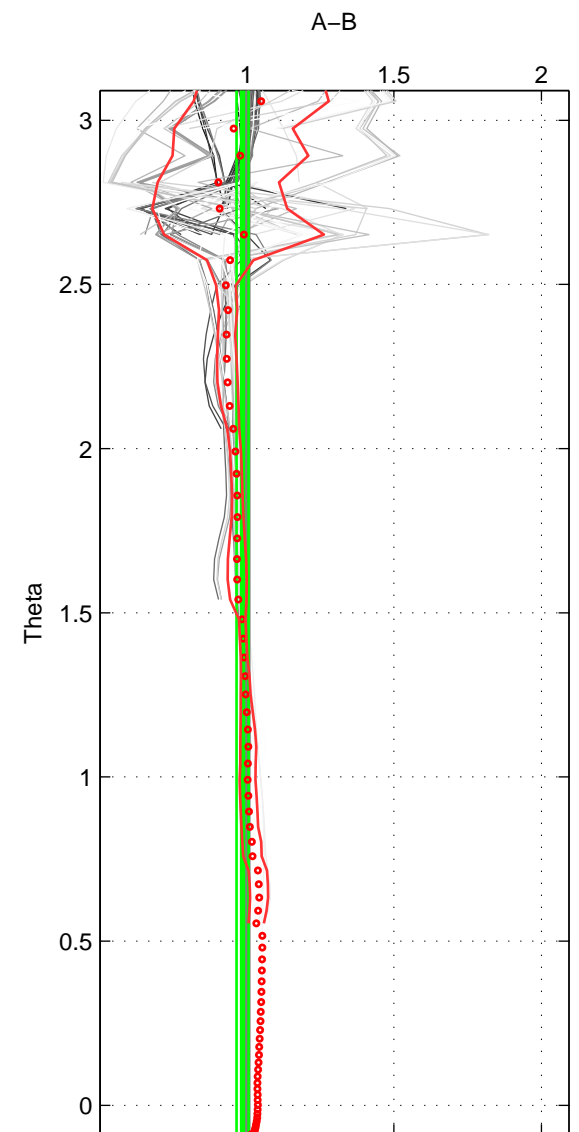

Cruise A (red). Date: Oct 2011 Cruisename: 257-33RO20110926

Cruise B (blue). Date: Apr 1995 Cruisename: 320-74JC19950320

\*\*\* "Favourite" values are means of spaces 1 2 3.

	Offset	O.StDev	Ratio	R.Stdev	Rating
SIGMA:	-0.902	1.772	0.993	0.031	5
THETA:	-1.152	1.298	0.987	0.020	5
DEPTH:	-3.659	2.872	0.912	0.071	5
FAV.:	-1.904	1.981	0.964	0.041	5

Profiles of A: 8  
 Profiles of B: 9  
 Diff profs: 52  
 WMoffset (A-B): -0.90199  
 WMoffset stdev: 1.7723  
 WMratio (A/B): 0.9928  
 WMratio stdev: 0.030932

Quality (1-5): 5

Profiles of A: 9  
 Profiles of B: 9  
 Diff profs: 60  
 WMoffset (A-B): -1.1519  
 WMoffset stdev: 1.298  
 WMratio (A/B): 0.98691  
 WMratio stdev: 0.0203

Quality (1-5): 5

Profiles of A: 9  
 Profiles of B: 9  
 Diff profs: 60  
 WMoffset (A-B): -3.6588  
 WMoffset stdev: 2.8719  
 WMratio (A/B): 0.91179  
 WMratio stdev: 0.071153

Quality (1-5): 5