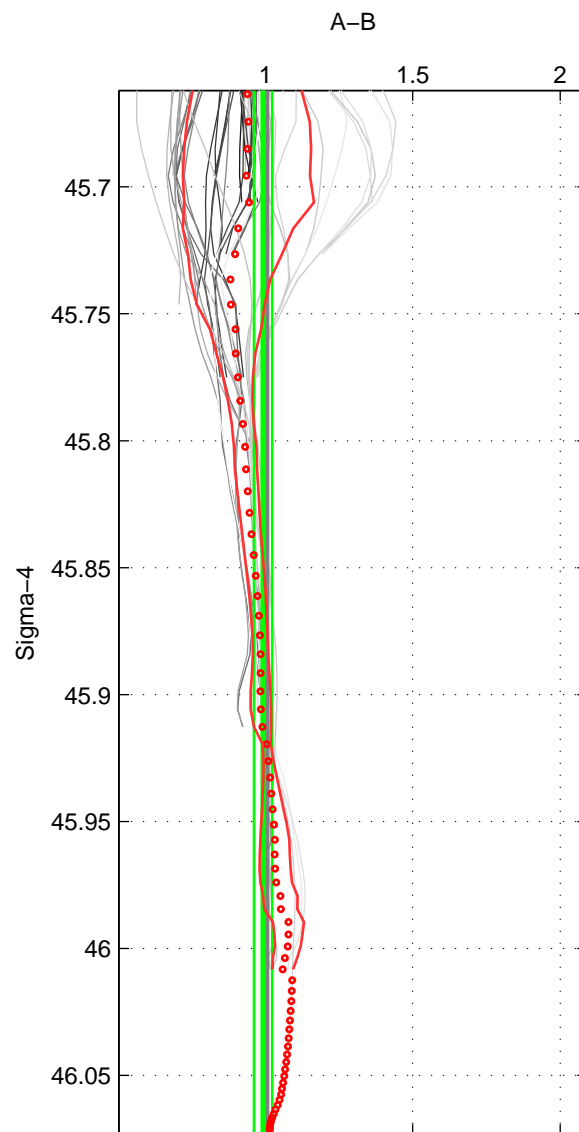

Cruise A (red). Date: Oct 2011 Cruisename: 257-33RO20110926

Cruise B (blue). Date: Apr 1995 Cruisename: 320-74JC19950320

\*\*\* "Favourite" values are means of spaces 1 2 3.

	Offset	O.StDev	Ratio	R.Stdev	Rating
SIGMA:	-0.902	1.772	0.993	0.031	5
THETA:	-1.152	1.298	0.987	0.020	5
DEPTH:	-3.659	2.872	0.912	0.071	5
FAV.:	-1.904	1.981	0.964	0.041	5

Profiles of A: 8  
 Profiles of B: 9  
 Diff profs: 52  
 WMoffset (A-B): -0.90199  
 WMoffset stdev: 1.7723  
 WMratio (A/B): 0.9928  
 WMratio stdev: 0.030932

Quality (1-5): 5

Profiles of A: 9  
 Profiles of B: 9  
 Diff profs: 60  
 WMoffset (A-B): -1.1519  
 WMoffset stdev: 1.298  
 WMratio (A/B): 0.98691  
 WMratio stdev: 0.0203

Quality (1-5): 5

Profiles of A: 9  
 Profiles of B: 9  
 Diff profs: 60  
 WMoffset (A-B): -3.6588  
 WMoffset stdev: 2.8719  
 WMratio (A/B): 0.91179  
 WMratio stdev: 0.071153

Quality (1-5): 5