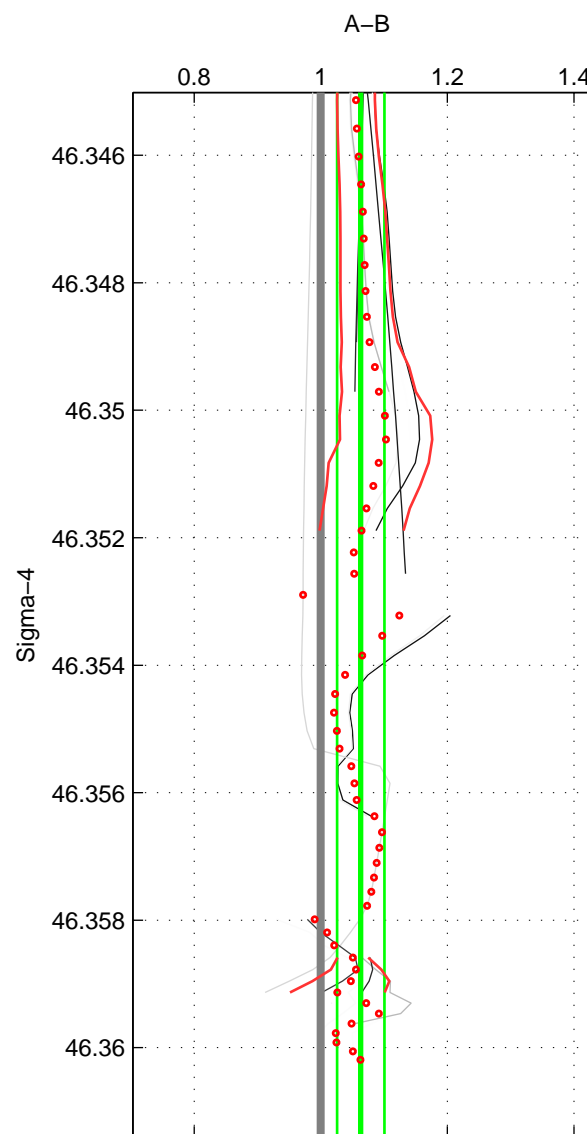

Cruise A (red). Date: Sep 1993 Cruisename: 33-18SN19950803
 Cruise B (blue). Date: Aug 2008 Cruisename: 46-18SN20080717

*** "Favourite" values are those of space 2.

	Offset	O.StDev	Ratio	R.Stdev	Rating
SIGMA:	0.704	0.416	1.063	0.037	3
THETA:	0.046	1.092	1.000	0.087	4
DEPTH:	0.265	0.306	1.022	0.026	3
FAV.:	0.046	1.092	1.000	0.087	4

Profiles of A: 3
 Profiles of B: 7
 Diff profs: 10
 WMoffset (A-B): 0.70418
 WMoffset stdev: 0.41563
 WMratio (A/B): 1.0631
 WMratio stdev: 0.03735

Quality (1-5): 3

Profiles of A: 3
 Profiles of B: 8
 Diff profs: 14
 WMoffset (A-B): 0.046369
 WMoffset stdev: 1.0924
 WMratio (A/B): 0.99954
 WMratio stdev: 0.087201

Quality (1-5): 4

Profiles of A: 3
 Profiles of B: 7
 Diff profs: 11
 WMoffset (A-B): 0.2651
 WMoffset stdev: 0.30604
 WMratio (A/B): 1.0225
 WMratio stdev: 0.02632

Quality (1-5): 3