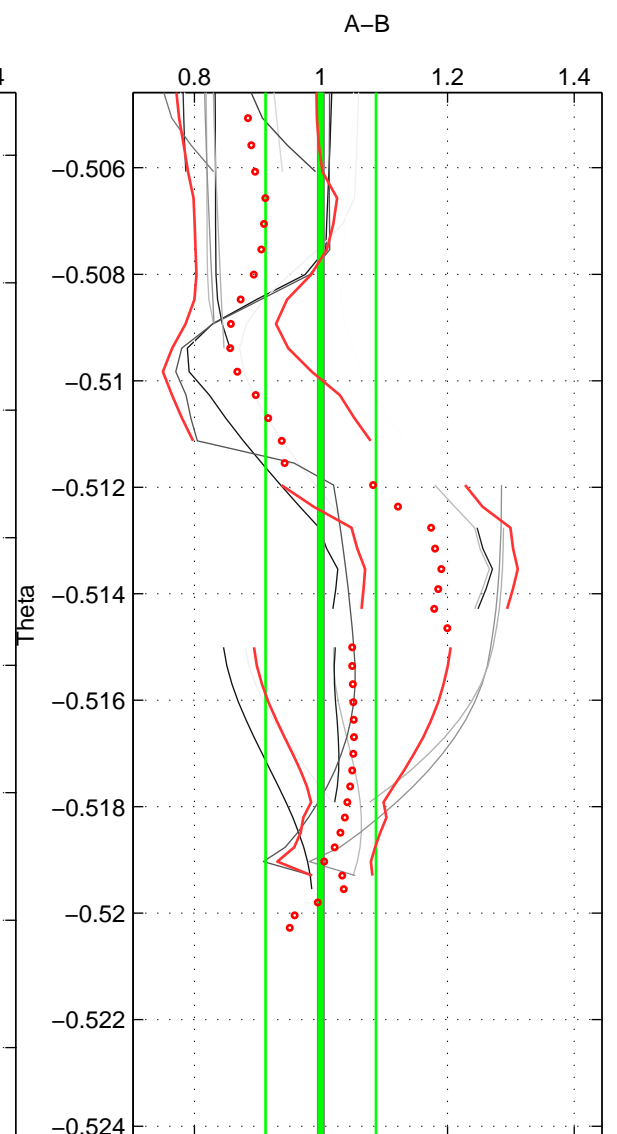

Cruise A (red). Date: Sep 1993 Cruisename: 33-18SN19950803
 Cruise B (blue). Date: Aug 2008 Cruisename: 46-18SN20080717

*** "Favourite" values are those of space 2.

	Offset	O.StDev	Ratio	R.Stdev	Rating
SIGMA:	0.704	0.416	1.063	0.037	3
THETA:	0.046	1.092	1.000	0.087	4
DEPTH:	0.265	0.306	1.022	0.026	3
FAV.:	0.046	1.092	1.000	0.087	4

Profiles of A: 3
 Profiles of B: 7
 Diff profs: 10
 WMoffset (A-B): 0.70418
 WMoffset stdev: 0.41563
 WMratio (A/B): 1.0631
 WMratio stdev: 0.03735

Quality (1-5): 3

Profiles of A: 3
 Profiles of B: 8
 Diff profs: 14
 WMoffset (A-B): 0.046369
 WMoffset stdev: 1.0924
 WMratio (A/B): 0.99954
 WMratio stdev: 0.087201

Quality (1-5): 4

Profiles of A: 3
 Profiles of B: 7
 Diff profs: 11
 WMoffset (A-B): 0.2651
 WMoffset stdev: 0.30604
 WMratio (A/B): 1.0225
 WMratio stdev: 0.02632

Quality (1-5): 3