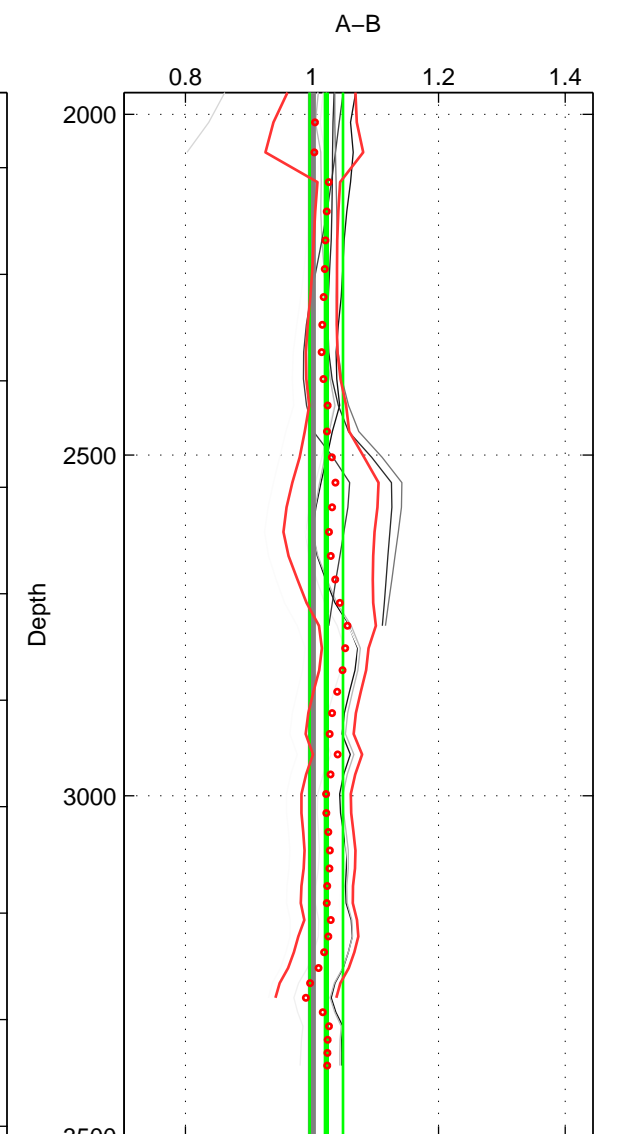

Cruise A (red). Date: Sep 1993 Cruisename: 33-18SN19950803
 Cruise B (blue). Date: Aug 2008 Cruisename: 46-18SN20080717

*** "Favourite" values are those of space 2.

	Offset	O.StDev	Ratio	R.Stdev	Rating
SIGMA:	0.704	0.416	1.063	0.037	3
THETA:	0.046	1.092	1.000	0.087	4
DEPTH:	0.265	0.306	1.022	0.026	3
FAV.:	0.046	1.092	1.000	0.087	4

Profiles of A: 3
 Profiles of B: 7
 Diff profs: 10
 WMoffset (A-B): 0.70418
 WMoffset stdev: 0.41563
 WMratio (A/B): 1.0631
 WMratio stdev: 0.03735

Quality (1-5): 3

Profiles of A: 3
 Profiles of B: 8
 Diff profs: 14
 WMoffset (A-B): 0.046369
 WMoffset stdev: 1.0924
 WMratio (A/B): 0.99954
 WMratio stdev: 0.087201

Quality (1-5): 4

Profiles of A: 3
 Profiles of B: 7
 Diff profs: 11
 WMoffset (A-B): 0.2651
 WMoffset stdev: 0.30604
 WMratio (A/B): 1.0225
 WMratio stdev: 0.02632

Quality (1-5): 3