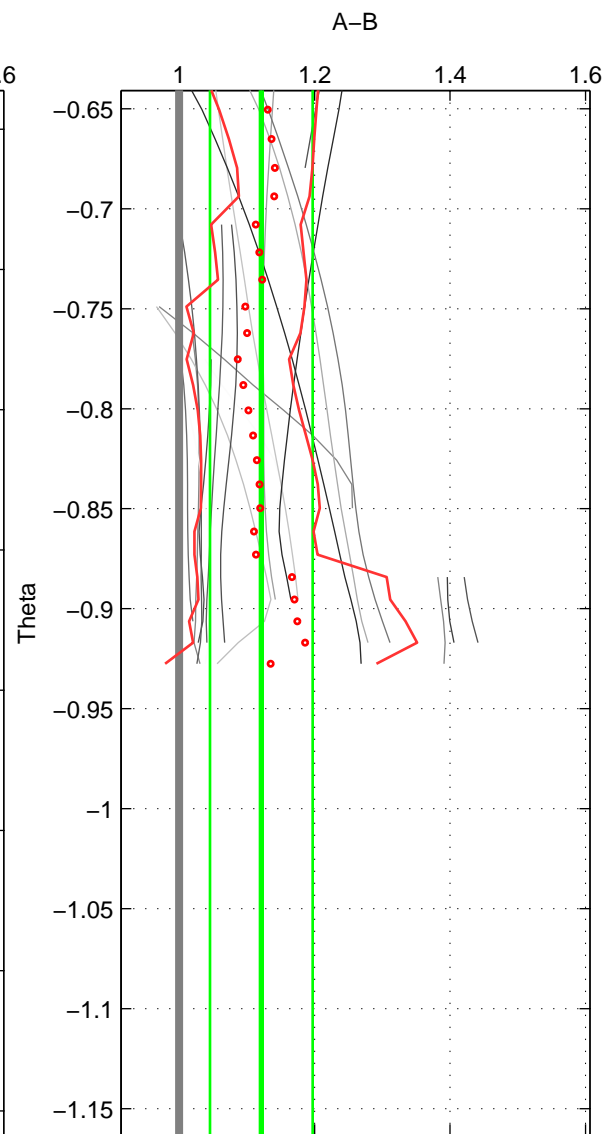

Cruise A (red). Date: May 2002 Cruisename: 108-77DN20020420

Cruise B (blue). Date: Sep 1980 Cruisename: 111-77YM19800811

*** "Favourite" values are means of spaces 1 2.

	Offset	O.StDev	Ratio	R.Stdev	Rating
SIGMA:	1.211	0.603	1.140	0.073	4
THETA:	1.057	0.638	1.121	0.076	4
DEPTH:	1.286	0.697	1.165	0.094	3
FAV.:	1.134	0.620	1.131	0.074	4

Profiles of A: 9
 Profiles of B: 7
 Diff profs: 20
 WMoffset (A-B): 1.2107
 WMoffset stdev: 0.60263
 WMratio (A/B): 1.1405
 WMratio stdev: 0.072683

Quality (1-5): 4

Profiles of A: 9
 Profiles of B: 7
 Diff profs: 20
 WMoffset (A-B): 1.0568
 WMoffset stdev: 0.6377
 WMratio (A/B): 1.1214
 WMratio stdev: 0.07585

Quality (1-5): 4

Profiles of A: 9
 Profiles of B: 7
 Diff profs: 21
 WMoffset (A-B): 1.2862
 WMoffset stdev: 0.69652
 WMratio (A/B): 1.1649
 WMratio stdev: 0.093878

Quality (1-5): 3

Please note that statistics are bad.