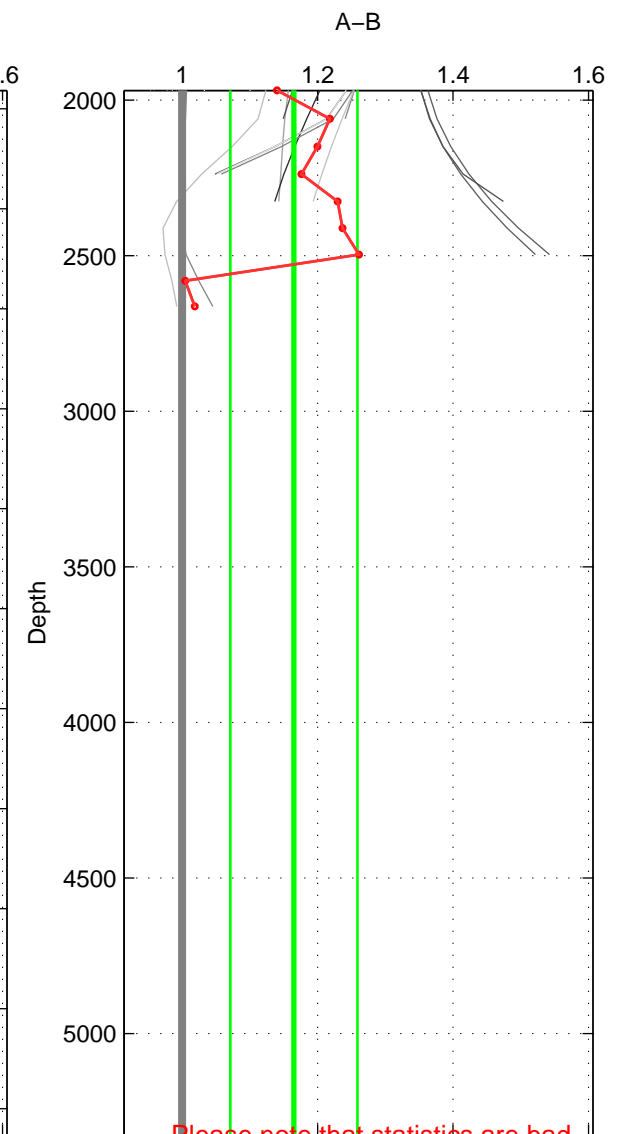

Cruise A (red). Date: May 2002 Cruisename: 108-77DN20020420

Cruise B (blue). Date: Sep 1980 Cruisename: 111-77YM19800811

*** "Favourite" values are means of spaces 1 2.

	Offset	O.StDev	Ratio	R.Stdev	Rating
SIGMA:	1.211	0.603	1.140	0.073	4
THETA:	1.057	0.638	1.121	0.076	4
DEPTH:	1.286	0.697	1.165	0.094	3
FAV.:	1.134	0.620	1.131	0.074	4

Profiles of A: 9
 Profiles of B: 7
 Diff profs: 20
 WMoffset (A-B): 1.2107
 WMoffset stdev: 0.60263
 WMratio (A/B): 1.1405
 WMratio stdev: 0.072683

Quality (1-5): 4

Profiles of A: 9
 Profiles of B: 7
 Diff profs: 20
 WMoffset (A-B): 1.0568
 WMoffset stdev: 0.6377
 WMratio (A/B): 1.1214
 WMratio stdev: 0.07585

Quality (1-5): 4

Profiles of A: 9
 Profiles of B: 7
 Diff profs: 21
 WMoffset (A-B): 1.2862
 WMoffset stdev: 0.69652
 WMratio (A/B): 1.1649
 WMratio stdev: 0.093878

Quality (1-5): 3

Please note that statistics are bad.