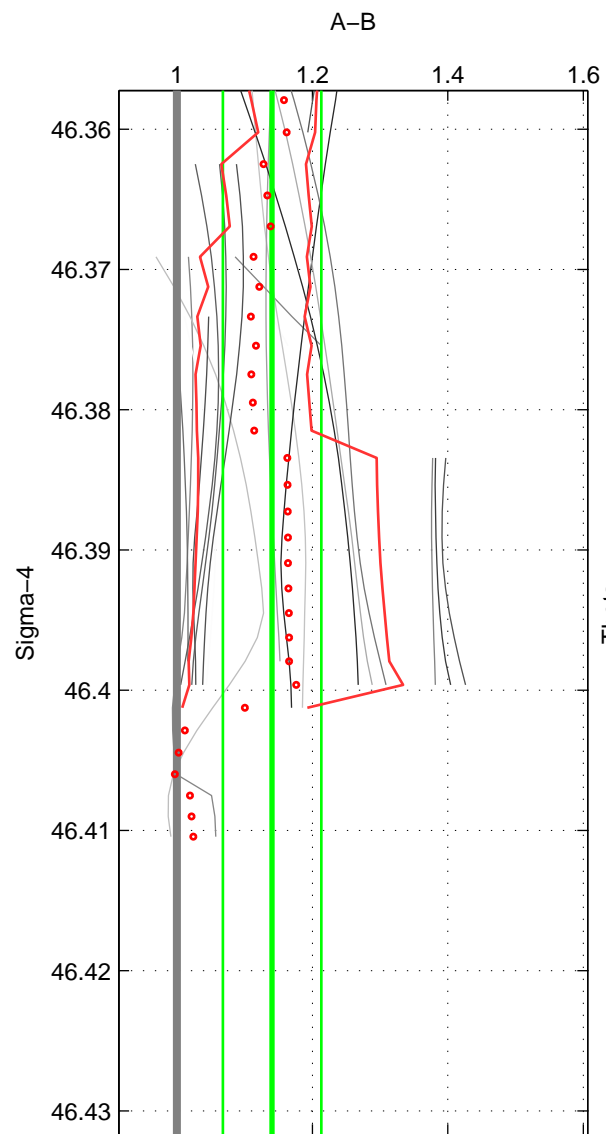

Cruise A (red). Date: May 2002 Cruisename: 108-77DN20020420

Cruise B (blue). Date: Sep 1980 Cruisename: 111-77YM19800811

*** "Favourite" values are means of spaces 1 2.

	Offset	O.StDev	Ratio	R.Stdev	Rating
SIGMA:	1.211	0.603	1.140	0.073	4
THETA:	1.057	0.638	1.121	0.076	4
DEPTH:	1.286	0.697	1.165	0.094	3
FAV.:	1.134	0.620	1.131	0.074	4

Profiles of A: 9
 Profiles of B: 7
 Diff profs: 20
 WMoffset (A-B): 1.2107
 WMoffset stdev: 0.60263
 WMratio (A/B): 1.1405
 WMratio stdev: 0.072683

Quality (1-5): 4

Profiles of A: 9
 Profiles of B: 7
 Diff profs: 20
 WMoffset (A-B): 1.0568
 WMoffset stdev: 0.6377
 WMratio (A/B): 1.1214
 WMratio stdev: 0.07585

Quality (1-5): 4

Profiles of A: 9
 Profiles of B: 7
 Diff profs: 21
 WMoffset (A-B): 1.2862
 WMoffset stdev: 0.69652
 WMratio (A/B): 1.1649
 WMratio stdev: 0.093878

Quality (1-5): 3

Please note that statistics are bad.