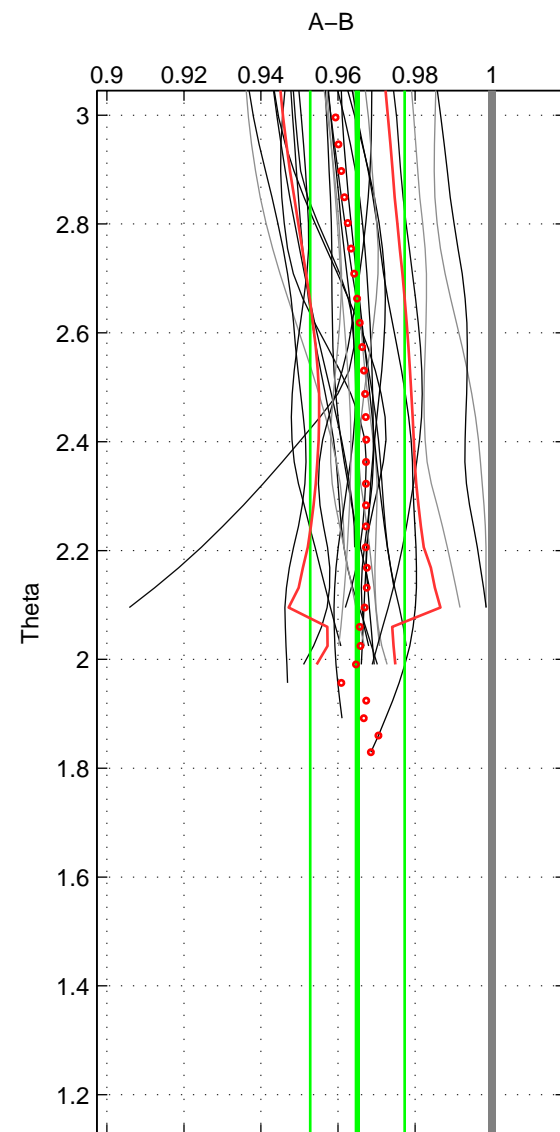

Cruise A (red). Date: Jul 2003 Cruisename: 701-49UP20030714

Cruise B (blue). Date: Feb 2008 Cruisename: 717-49UP20080122

\*\*\* "Favourite" values are means of spaces 1 2.

	Offset	O.StDev	Ratio	R.Stdev	Rating
SIGMA:	-4.609	1.529	0.966	0.011	5
THETA:	-4.754	1.692	0.965	0.012	5
DEPTH:	-4.598	0.112	0.967	0.001	3
FAV. :	-4.681	1.610	0.966	0.011	5

Profiles of A: 17  
 Profiles of B: 20  
 Diff profs : 24  
 WMoffset (A-B): -4.6086  
 WMoffset stdev: 1.5293  
 WMratio (A/B): 0.96645  
 WMratio stdev: 0.010679

Quality (1-5): 5

Profiles of A: 17  
 Profiles of B: 20  
 Diff profs : 24  
 WMoffset (A-B): -4.7539  
 WMoffset stdev: 1.6916  
 WMratio (A/B): 0.96503  
 WMratio stdev: 0.012251

Quality (1-5): 5

Profiles of A: 17  
 Profiles of B: 20  
 Diff profs : 24  
 WMoffset (A-B): -4.598  
 WMoffset stdev: 0.11168  
 WMratio (A/B): 0.96657  
 WMratio stdev: 0.00088785

Quality (1-5): 3

Please note that statistics are bad.