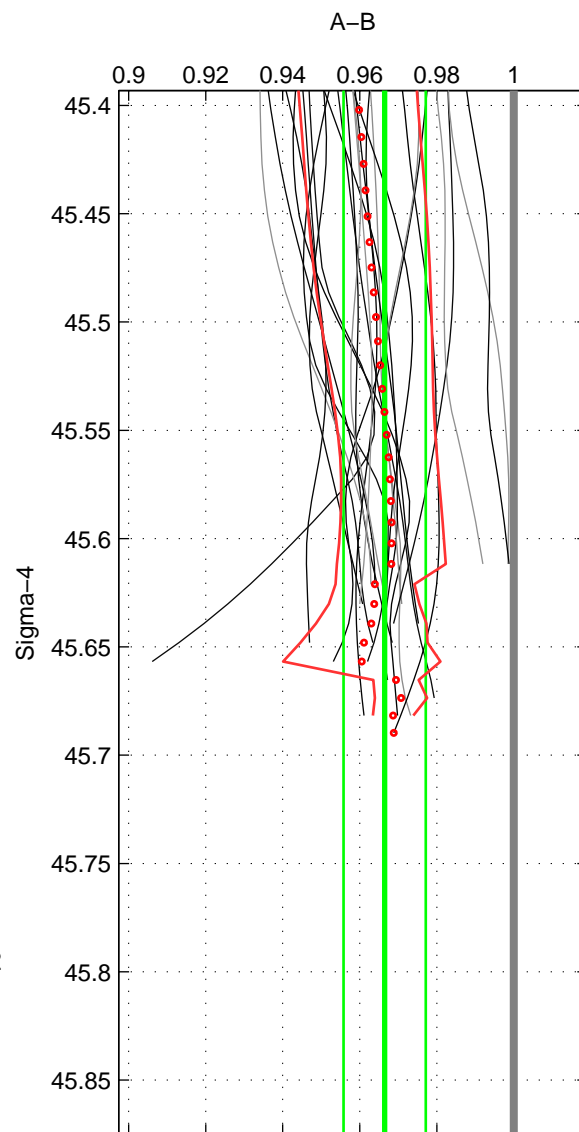

Cruise A (red). Date: Jul 2003 Cruisename: 701-49UP20030714

Cruise B (blue). Date: Feb 2008 Cruisename: 717-49UP20080122

\*\*\* "Favourite" values are means of spaces 1 2.

	Offset	O.StDev	Ratio	R.Stdev	Rating
SIGMA:	-4.609	1.529	0.966	0.011	5
THETA:	-4.754	1.692	0.965	0.012	5
DEPTH:	-4.598	0.112	0.967	0.001	3
FAV. :	-4.681	1.610	0.966	0.011	5

Profiles of A: 17  
 Profiles of B: 20  
 Diff profs : 24  
 WMoffset (A-B): -4.6086  
 WMoffset stdev: 1.5293  
 WMratio (A/B): 0.96645  
 WMratio stdev: 0.010679

Quality (1-5): 5

Profiles of A: 17  
 Profiles of B: 20  
 Diff profs : 24  
 WMoffset (A-B): -4.7539  
 WMoffset stdev: 1.6916  
 WMratio (A/B): 0.96503  
 WMratio stdev: 0.012251

Quality (1-5): 5

Profiles of A: 17  
 Profiles of B: 20  
 Diff profs : 24  
 WMoffset (A-B): -4.598  
 WMoffset stdev: 0.11168  
 WMratio (A/B): 0.96657  
 WMratio stdev: 0.00088785

Quality (1-5): 3

Please note that statistics are bad.