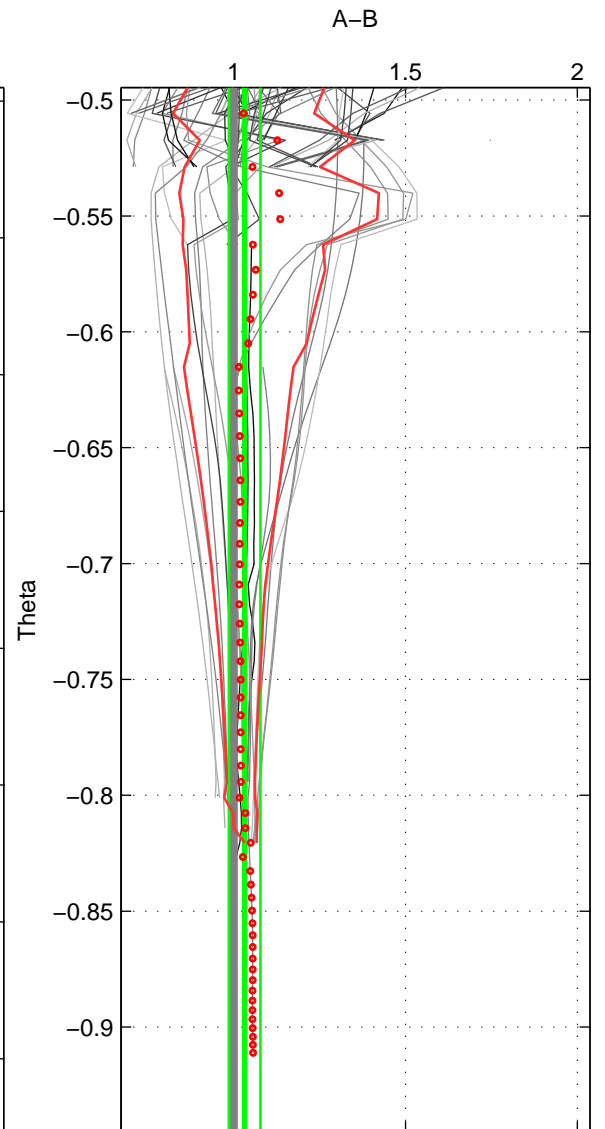

Cruise A (red). Date: Aug 2007 Cruisename: 6-06AQ
 46.41
 Cruise B (blue). Date: Sep 2005 Cruisename: 110-771

*** "Favourite" values are those of space 2.

	Offset	O.StDev	Ratio	R.Stdev	Rating
SIGMA:	0.142	0.616	1.015	0.059	3
THETA:	0.309	0.480	1.032	0.046	4
DEPTH:	0.363	0.711	1.033	0.065	3
FAV.:	0.309	0.480	1.032	0.046	4

Profiles of A: 18
 Profiles of B: 17
 Diff profs: 84
 WMoffset (A-B): 0.14163
 WMoffset stdev: 0.61602
 WMratio (A/B): 1.0152
 WMratio stdev: 0.058905

Quality (1-5): 3

Profiles of A: 18
 Profiles of B: 17
 Diff profs: 80
 WMoffset (A-B): 0.30949
 WMoffset stdev: 0.48009
 WMratio (A/B): 1.0316
 WMratio stdev: 0.046162

Quality (1-5): 4

Profiles of A: 18
 Profiles of B: 17
 Diff profs: 84
 WMoffset (A-B): 0.36253
 WMoffset stdev: 0.71101
 WMratio (A/B): 1.0328
 WMratio stdev: 0.064676

Quality (1-5): 3