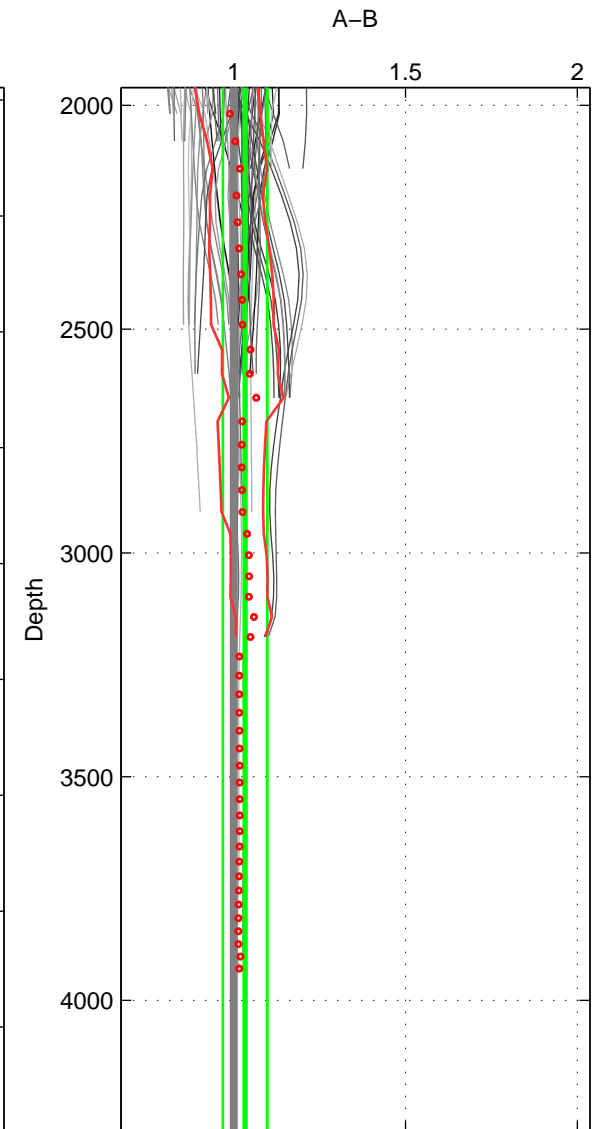

Cruise A (red). Date: Aug 2007 Cruisename: 6-06AQ
 46.41
 Cruise B (blue). Date: Sep 2005 Cruisename: 110-771

*** "Favourite" values are those of space 2.

	Offset	O.StDev	Ratio	R.Stdev	Rating
SIGMA:	0.142	0.616	1.015	0.059	3
THETA:	0.309	0.480	1.032	0.046	4
DEPTH:	0.363	0.711	1.033	0.065	3
FAV.:	0.309	0.480	1.032	0.046	4

Profiles of A: 18
 Profiles of B: 17
 Diff profs: 84
 WMoffset (A-B): 0.14163
 WMoffset stdev: 0.61602
 WMratio (A/B): 1.0152
 WMratio stdev: 0.058905

Quality (1-5): 3

Profiles of A: 18
 Profiles of B: 17
 Diff profs: 80
 WMoffset (A-B): 0.30949
 WMoffset stdev: 0.48009
 WMratio (A/B): 1.0316
 WMratio stdev: 0.046162

Quality (1-5): 4

Profiles of A: 18
 Profiles of B: 17
 Diff profs: 84
 WMoffset (A-B): 0.36253
 WMoffset stdev: 0.71101
 WMratio (A/B): 1.0328
 WMratio stdev: 0.064676

Quality (1-5): 3