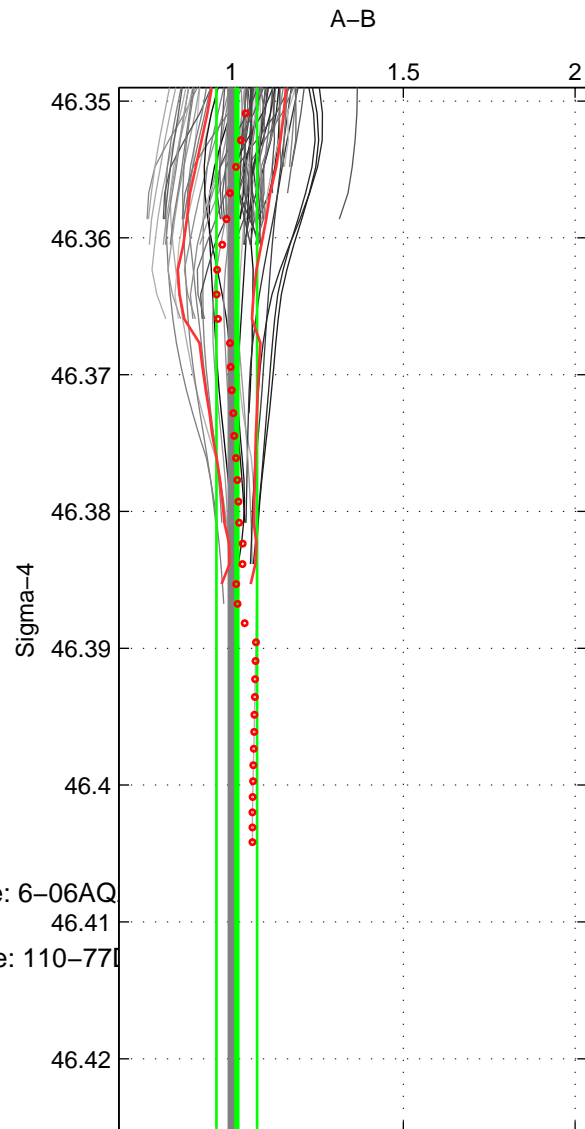

Cruise A (red). Date: Aug 2007 Cruisename: 6-06AQ
 46.41
 Cruise B (blue). Date: Sep 2005 Cruisename: 110-771

*** "Favourite" values are those of space 2.

	Offset	O.StDev	Ratio	R.Stdev	Rating
SIGMA:	0.142	0.616	1.015	0.059	3
THETA:	0.309	0.480	1.032	0.046	4
DEPTH:	0.363	0.711	1.033	0.065	3
FAV.:	0.309	0.480	1.032	0.046	4

Profiles of A: 18
 Profiles of B: 17
 Diff profs: 84
 WMoffset (A-B): 0.14163
 WMoffset stdev: 0.61602
 WMratio (A/B): 1.0152
 WMratio stdev: 0.058905

Quality (1-5): 3

Profiles of A: 18
 Profiles of B: 17
 Diff profs: 80
 WMoffset (A-B): 0.30949
 WMoffset stdev: 0.48009
 WMratio (A/B): 1.0316
 WMratio stdev: 0.046162

Quality (1-5): 4

Profiles of A: 18
 Profiles of B: 17
 Diff profs: 84
 WMoffset (A-B): 0.36253
 WMoffset stdev: 0.71101
 WMratio (A/B): 1.0328
 WMratio stdev: 0.064676

Quality (1-5): 3