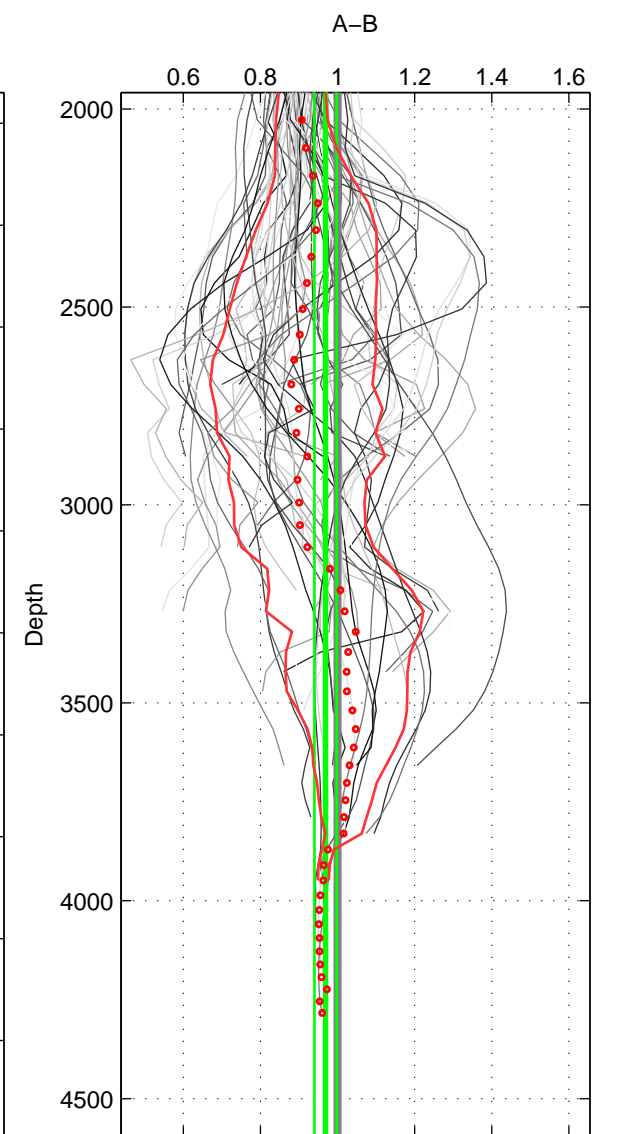

Cruise A (red). Date: Aug 2003 Cruisename: 166-06MT20030723

Cruise B (blue). Date: Jul 1990 Cruisename: 295-64TR19900701

*** "Favourite" values are means of spaces 1 2 3.

	Offset	O.StDev	Ratio	R.Stdev	Rating
SIGMA:	-0.990	0.533	0.942	0.036	5
THETA:	-1.178	0.606	0.956	0.021	5
DEPTH:	-1.175	1.231	0.969	0.029	5
FAV. :	-1.114	0.790	0.956	0.028	5

Profiles of A: 15
 Profiles of B: 22
 Diff profs : 72
 WMoffset (A-B): -0.99031
 WMoffset stdev: 0.53317
 WMratio (A/B): 0.94199
 WMratio stdev: 0.035668

Quality (1-5): 5

Profiles of A: 14
 Profiles of B: 22
 Diff profs : 71
 WMoffset (A-B): -1.1778
 WMoffset stdev: 0.60582
 WMratio (A/B): 0.95632
 WMratio stdev: 0.02098

Quality (1-5): 5

Profiles of A: 15
 Profiles of B: 22
 Diff profs : 72
 WMoffset (A-B): -1.1748
 WMoffset stdev: 1.2314
 WMratio (A/B): 0.96888
 WMratio stdev: 0.028755

Quality (1-5): 5