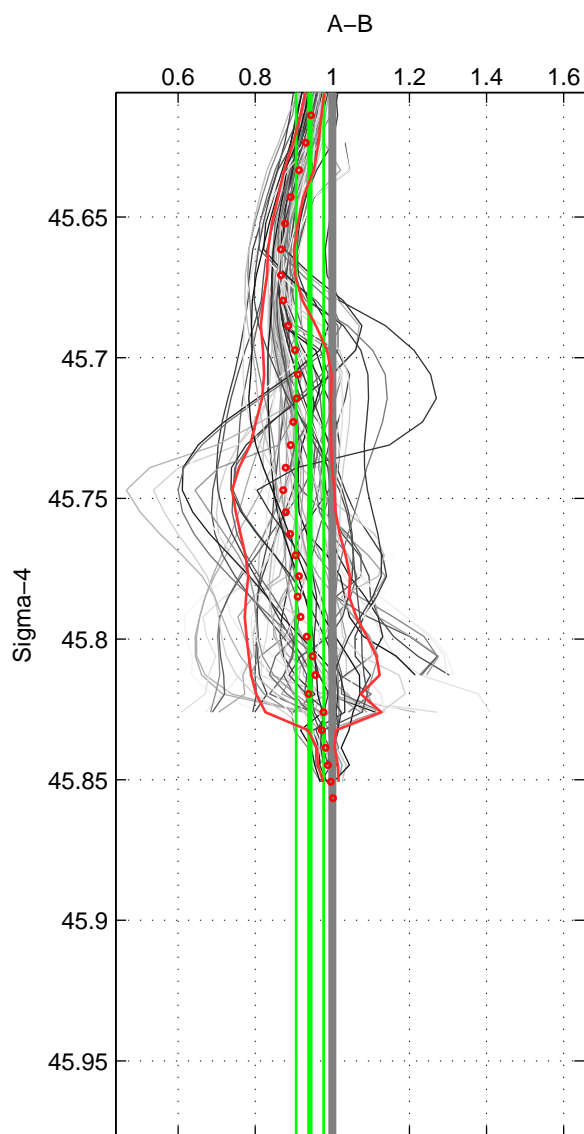

Cruise A (red). Date: Aug 2003 Cruisename: 166-06MT20030723

Cruise B (blue). Date: Jul 1990 Cruisename: 295-64TR19900701

*** "Favourite" values are means of spaces 1 2 3.

	Offset	O.StDev	Ratio	R.Stdev	Rating
SIGMA:	-0.990	0.533	0.942	0.036	5
THETA:	-1.178	0.606	0.956	0.021	5
DEPTH:	-1.175	1.231	0.969	0.029	5
FAV. :	-1.114	0.790	0.956	0.028	5

Profiles of A: 15
 Profiles of B: 22
 Diff profs : 72
 WMoffset (A-B): -0.99031
 WMoffset stdev: 0.53317
 WMratio (A/B): 0.94199
 WMratio stdev: 0.035668

Quality (1-5): 5

Profiles of A: 14
 Profiles of B: 22
 Diff profs : 71
 WMoffset (A-B): -1.1778
 WMoffset stdev: 0.60582
 WMratio (A/B): 0.95632
 WMratio stdev: 0.02098

Quality (1-5): 5

Profiles of A: 15
 Profiles of B: 22
 Diff profs : 72
 WMoffset (A-B): -1.1748
 WMoffset stdev: 1.2314
 WMratio (A/B): 0.96888
 WMratio stdev: 0.028755

Quality (1-5): 5