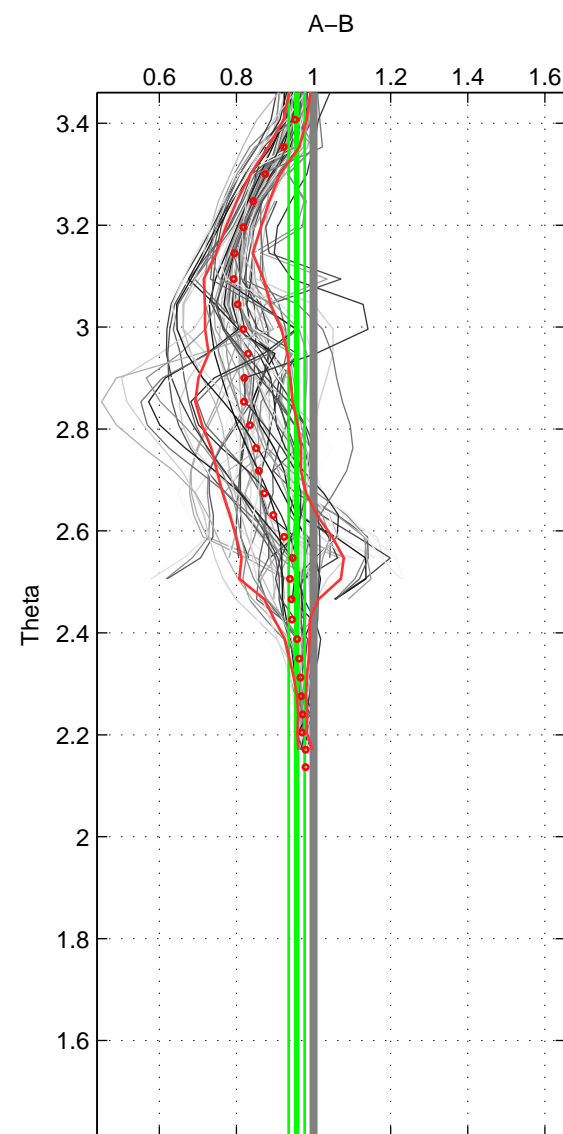

Cruise A (red). Date: Aug 2003 Cruisename: 166-06MT20030723

Cruise B (blue). Date: Jul 1990 Cruisename: 295-64TR19900701

*** "Favourite" values are means of spaces 1 2 3.

	Offset	O.StDev	Ratio	R.Stdev	Rating
SIGMA:	-0.990	0.533	0.942	0.036	5
THETA:	-1.178	0.606	0.956	0.021	5
DEPTH:	-1.175	1.231	0.969	0.029	5
FAV. :	-1.114	0.790	0.956	0.028	5

Profiles of A: 15
 Profiles of B: 22
 Diff profs : 72
 WMoffset (A-B): -0.99031
 WMoffset stdev: 0.53317
 WMratio (A/B): 0.94199
 WMratio stdev: 0.035668

Quality (1-5): 5

Profiles of A: 14
 Profiles of B: 22
 Diff profs : 71
 WMoffset (A-B): -1.1778
 WMoffset stdev: 0.60582
 WMratio (A/B): 0.95632
 WMratio stdev: 0.02098

Quality (1-5): 5

Profiles of A: 15
 Profiles of B: 22
 Diff profs : 72
 WMoffset (A-B): -1.1748
 WMoffset stdev: 1.2314
 WMratio (A/B): 0.96888
 WMratio stdev: 0.028755

Quality (1-5): 5