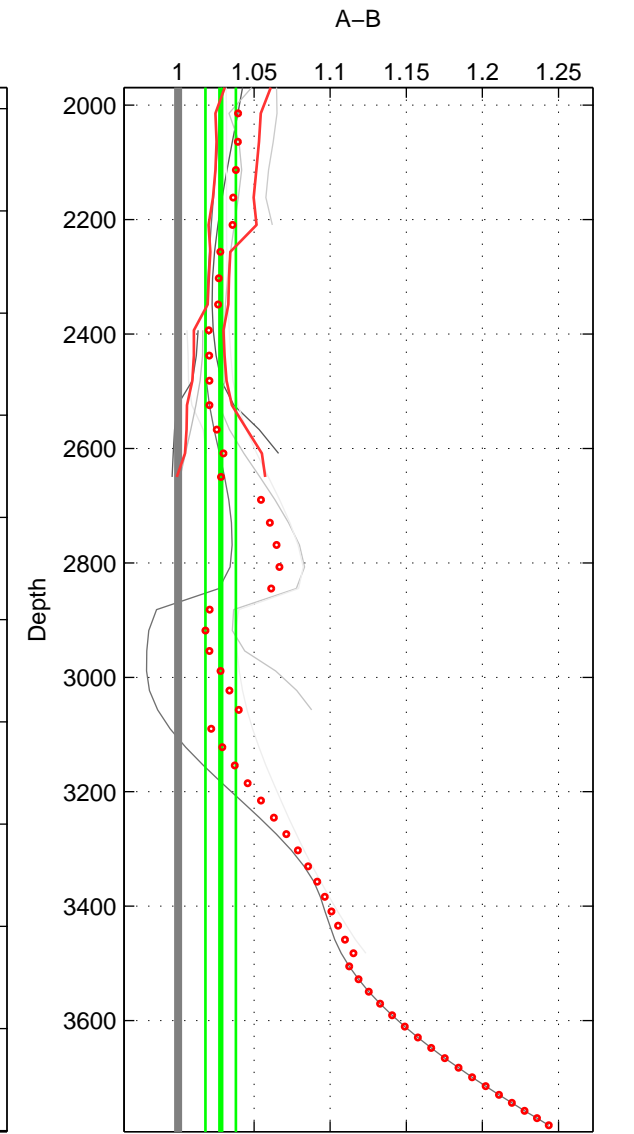

Cruise A (red). Date: Aug 2007 Cruisename: 6-06AQ20070728

Cruise B (blue). Date: Sep 1980 Cruisename: 111-77YM19800811

*** "Favourite" values are means of spaces 1 2 3.

	Offset	O.StDev	Ratio	R.Stdev	Rating
SIGMA:	0.647	0.218	1.064	0.022	2
THETA:	0.776	0.261	1.078	0.027	2
DEPTH:	0.295	0.105	1.028	0.010	2
FAV.:	0.573	0.195	1.057	0.019	2

Profiles of A: 6
 Profiles of B: 2
 Diff profs : 8
 WMoffset (A-B): 0.64687
 WMoffset stdev: 0.21792
 WMratio (A/B): 1.0638
 WMratio stdev: 0.021552

Quality (1-5): 2

Profiles of A: 6
 Profiles of B: 2
 Diff profs : 10
 WMoffset (A-B): 0.77607
 WMoffset stdev: 0.26061
 WMratio (A/B): 1.0781
 WMratio stdev: 0.026556

Quality (1-5): 2

Profiles of A: 6
 Profiles of B: 2
 Diff profs : 9
 WMoffset (A-B): 0.29482
 WMoffset stdev: 0.10515
 WMratio (A/B): 1.028
 WMratio stdev: 0.010014

Quality (1-5): 2