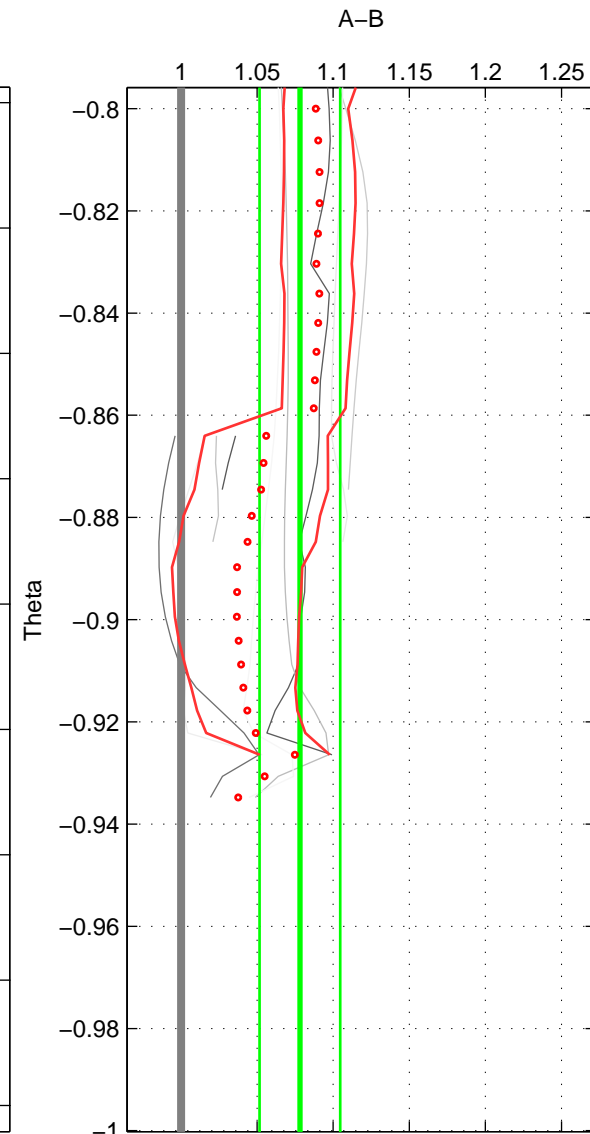

Cruise A (red). Date: Aug 2007 Cruisename: 6-06AQ20070728

Cruise B (blue). Date: Sep 1980 Cruisename: 111-77YM19800811

*** "Favourite" values are means of spaces 1 2 3.

	Offset	O.StDev	Ratio	R.Stdev	Rating
SIGMA:	0.647	0.218	1.064	0.022	2
THETA:	0.776	0.261	1.078	0.027	2
DEPTH:	0.295	0.105	1.028	0.010	2
FAV.:	0.573	0.195	1.057	0.019	2

Profiles of A: 6
 Profiles of B: 2
 Diff profs : 8
 WMoffset (A-B): 0.64687
 WMoffset stdev: 0.21792
 WMratio (A/B): 1.0638
 WMratio stdev: 0.021552

Quality (1-5): 2

Profiles of A: 6
 Profiles of B: 2
 Diff profs : 10
 WMoffset (A-B): 0.77607
 WMoffset stdev: 0.26061
 WMratio (A/B): 1.0781
 WMratio stdev: 0.026556

Quality (1-5): 2

Profiles of A: 6
 Profiles of B: 2
 Diff profs : 9
 WMoffset (A-B): 0.29482
 WMoffset stdev: 0.10515
 WMratio (A/B): 1.028
 WMratio stdev: 0.010014

Quality (1-5): 2