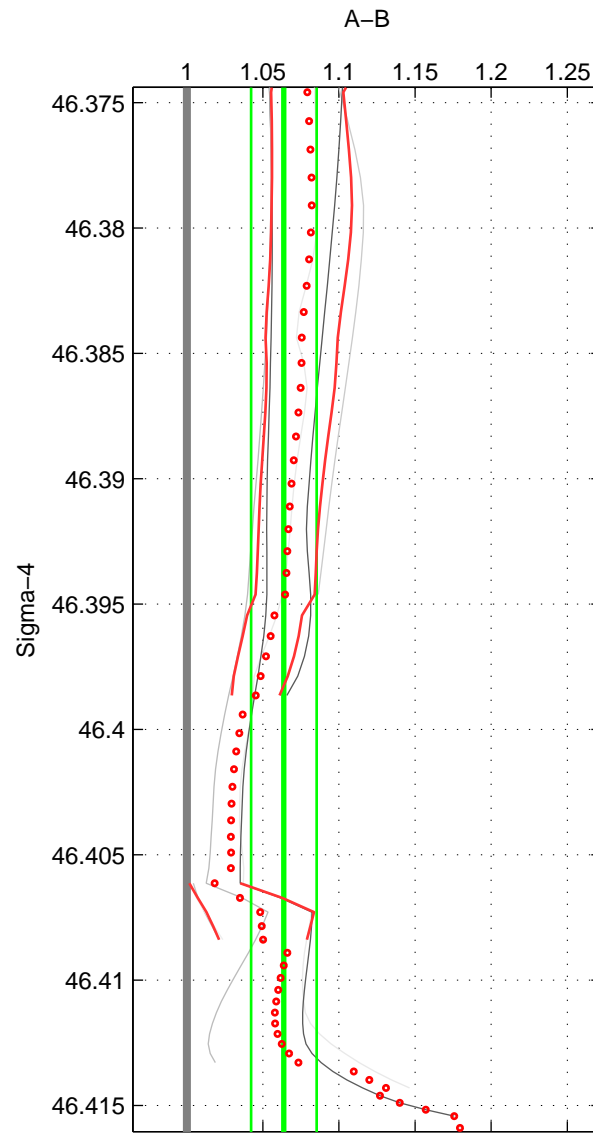

Cruise A (red). Date: Aug 2007 Cruisename: 6-06AQ20070728

Cruise B (blue). Date: Sep 1980 Cruisename: 111-77YM19800811

*** "Favourite" values are means of spaces 1 2 3.

	Offset	O.StDev	Ratio	R.Stdev	Rating
SIGMA:	0.647	0.218	1.064	0.022	2
THETA:	0.776	0.261	1.078	0.027	2
DEPTH:	0.295	0.105	1.028	0.010	2
FAV.:	0.573	0.195	1.057	0.019	2

Profiles of A: 6
 Profiles of B: 2
 Diff profs : 8
 WMoffset (A-B): 0.64687
 WMoffset stdev: 0.21792
 WMratio (A/B): 1.0638
 WMratio stdev: 0.021552

Quality (1-5): 2

Profiles of A: 6
 Profiles of B: 2
 Diff profs : 10
 WMoffset (A-B): 0.77607
 WMoffset stdev: 0.26061
 WMratio (A/B): 1.0781
 WMratio stdev: 0.026556

Quality (1-5): 2

Profiles of A: 6
 Profiles of B: 2
 Diff profs : 9
 WMoffset (A-B): 0.29482
 WMoffset stdev: 0.10515
 WMratio (A/B): 1.028
 WMratio stdev: 0.010014

Quality (1-5): 2