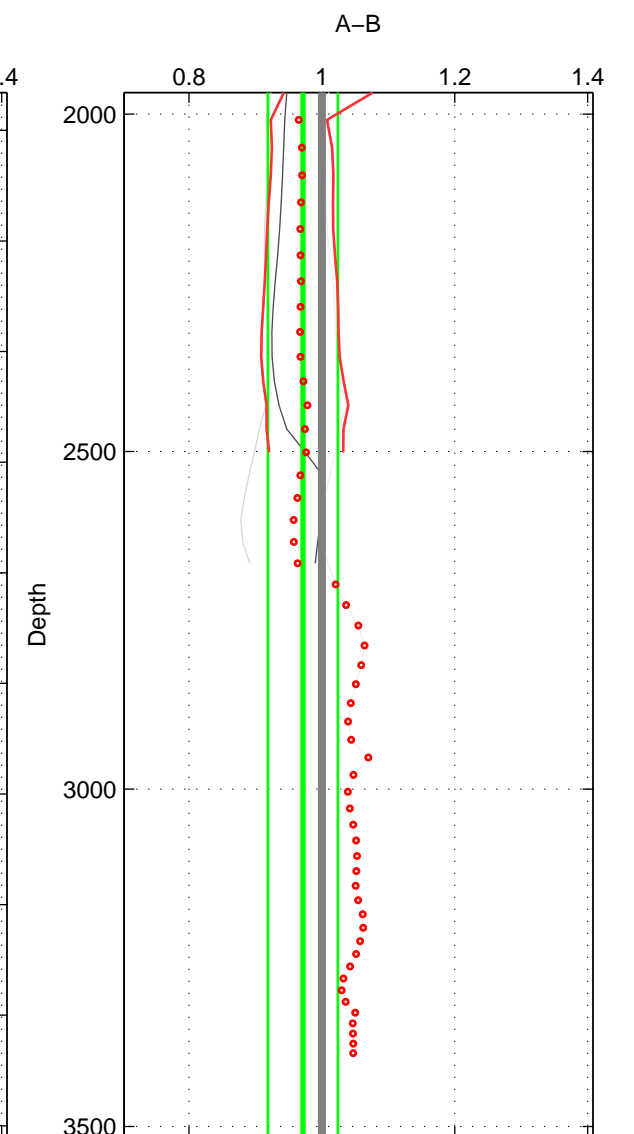

Cruise A (red). Date: Sep 1993 Cruisename: 33-18SN19950803

Cruise B (blue). Date: Aug 2005 Cruisename: 41-18SN20050729

\*\*\* "Favourite" values are means of spaces 1 2 3.

	Offset	O.StDev	Ratio	R.Stdev	Rating
SIGMA:	0.334	0.728	1.031	0.063	2
THETA:	-0.246	1.066	0.983	0.084	2
DEPTH:	-0.382	0.678	0.972	0.053	2
FAV.:	-0.098	0.824	0.995	0.067	2

Profiles of A: 3  
 Profiles of B: 4  
 Diff profs : 7  
 WMoffset (A-B): 0.33394  
 WMoffset stdev: 0.72782  
 WMratio (A/B): 1.0311  
 WMratio stdev: 0.062729

Quality (1-5): 2

Profiles of A: 3  
 Profiles of B: 4  
 Diff profs : 7  
 WMoffset (A-B): -0.24625  
 WMoffset stdev: 1.0657  
 WMratio (A/B): 0.98282  
 WMratio stdev: 0.084461

Quality (1-5): 2

Profiles of A: 3  
 Profiles of B: 4  
 Diff profs : 7  
 WMoffset (A-B): -0.38159  
 WMoffset stdev: 0.67848  
 WMratio (A/B): 0.97153  
 WMratio stdev: 0.052726

Quality (1-5): 2