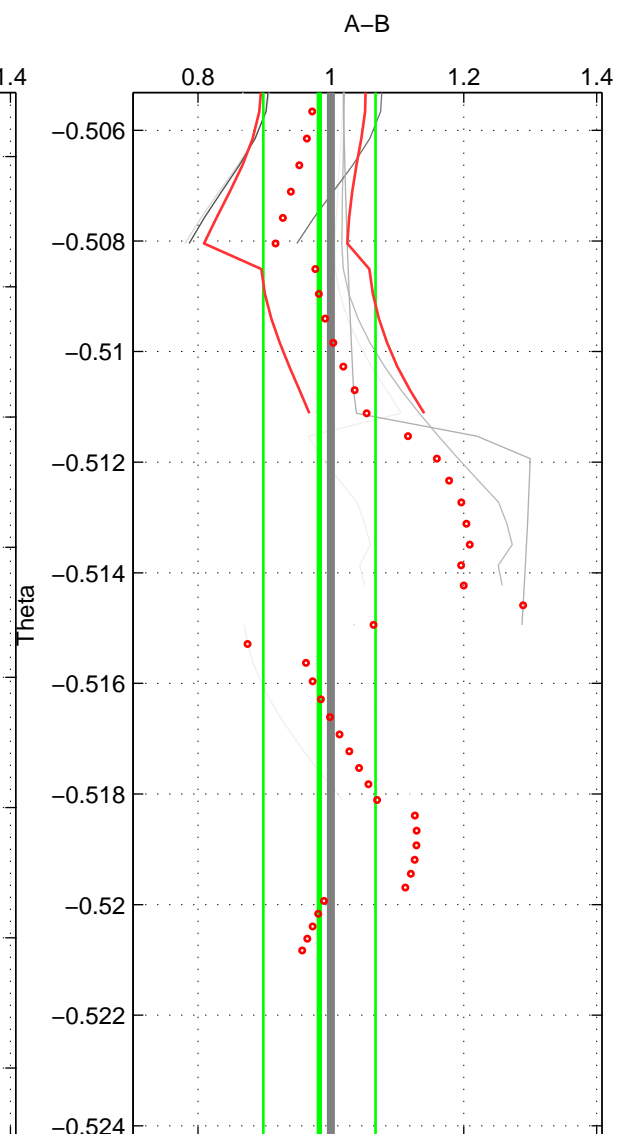

Cruise A (red). Date: Sep 1993 Cruisename: 33-18SN19950803

Cruise B (blue). Date: Aug 2005 Cruisename: 41-18SN20050729

\*\*\* "Favourite" values are means of spaces 1 2 3.

	Offset	O.StDev	Ratio	R.Stdev	Rating
SIGMA:	0.334	0.728	1.031	0.063	2
THETA:	-0.246	1.066	0.983	0.084	2
DEPTH:	-0.382	0.678	0.972	0.053	2
FAV.:	-0.098	0.824	0.995	0.067	2

Profiles of A: 3  
 Profiles of B: 4  
 Diff profs : 7  
 WMoffset (A-B): 0.33394  
 WMoffset stdev: 0.72782  
 WMratio (A/B): 1.0311  
 WMratio stdev: 0.062729

Quality (1-5): 2

Profiles of A: 3  
 Profiles of B: 4  
 Diff profs : 7  
 WMoffset (A-B): -0.24625  
 WMoffset stdev: 1.0657  
 WMratio (A/B): 0.98282  
 WMratio stdev: 0.084461

Quality (1-5): 2

Profiles of A: 3  
 Profiles of B: 4  
 Diff profs : 7  
 WMoffset (A-B): -0.38159  
 WMoffset stdev: 0.67848  
 WMratio (A/B): 0.97153  
 WMratio stdev: 0.052726

Quality (1-5): 2