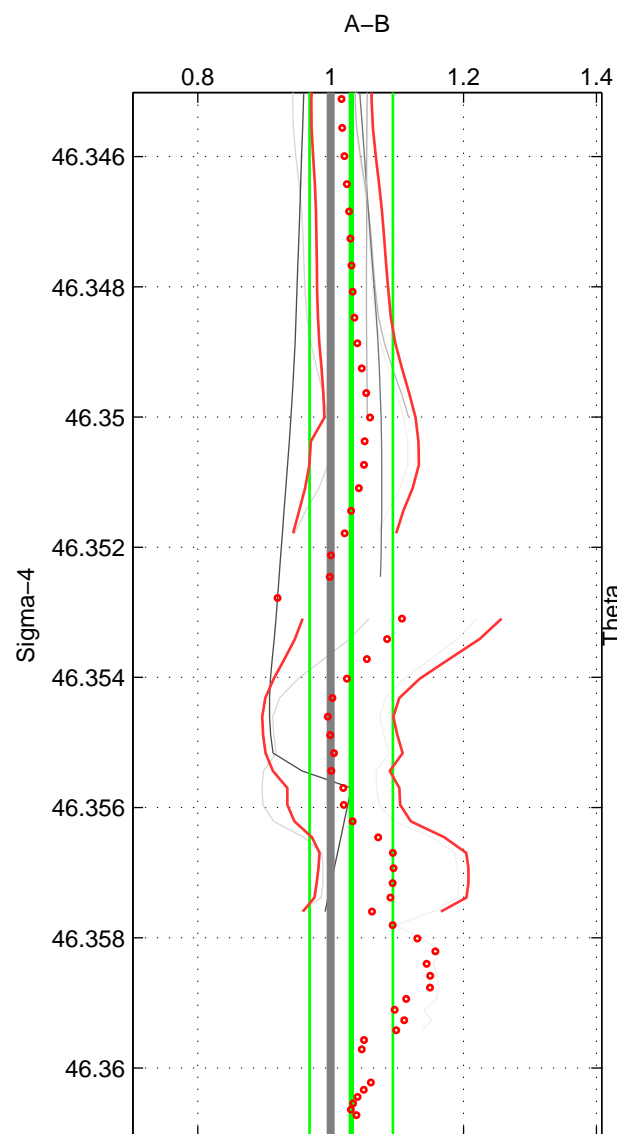

Cruise A (red). Date: Sep 1993 Cruisename: 33-18SN19950803

Cruise B (blue). Date: Aug 2005 Cruisename: 41-18SN20050729

\*\*\* "Favourite" values are means of spaces 1 2 3.

	Offset	O.StDev	Ratio	R.Stdev	Rating
SIGMA:	0.334	0.728	1.031	0.063	2
THETA:	-0.246	1.066	0.983	0.084	2
DEPTH:	-0.382	0.678	0.972	0.053	2
FAV.:	-0.098	0.824	0.995	0.067	2

Profiles of A: 3  
 Profiles of B: 4  
 Diff profs : 7  
 WMoffset (A-B): 0.33394  
 WMoffset stdev: 0.72782  
 WMratio (A/B): 1.0311  
 WMratio stdev: 0.062729

Quality (1-5): 2

Profiles of A: 3  
 Profiles of B: 4  
 Diff profs : 7  
 WMoffset (A-B): -0.24625  
 WMoffset stdev: 1.0657  
 WMratio (A/B): 0.98282  
 WMratio stdev: 0.084461

Quality (1-5): 2

Profiles of A: 3  
 Profiles of B: 4  
 Diff profs : 7  
 WMoffset (A-B): -0.38159  
 WMoffset stdev: 0.67848  
 WMratio (A/B): 0.97153  
 WMratio stdev: 0.052726

Quality (1-5): 2