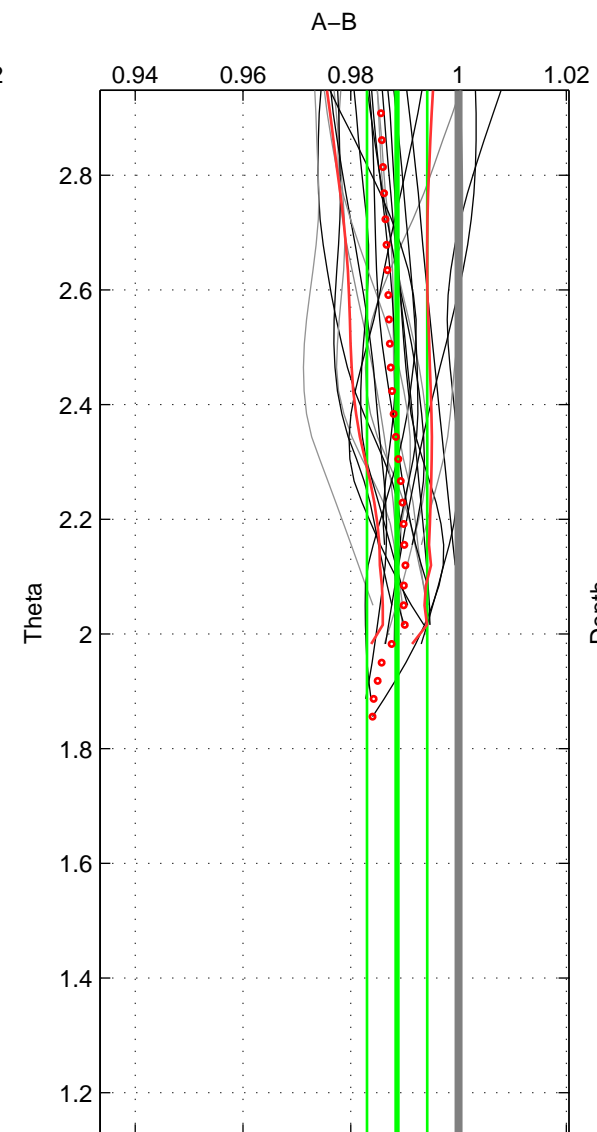

Cruise A (red). Date: Oct 2006 Cruisename: 713-49UP20061021

Cruise B (blue). Date: Feb 2008 Cruisename: 717-49UP20080122

\*\*\* "Favourite" values are means of spaces 1 2.

	Offset	O.StDev	Ratio	R.Stdev	Rating
SIGMA:	-1.600	0.785	0.989	0.005	5
THETA:	-1.609	0.807	0.989	0.006	5
DEPTH:	-1.724	0.233	0.988	0.002	3
FAV.:	-1.605	0.796	0.989	0.005	5

Profiles of A: 15  
 Profiles of B: 17  
 Diff profs : 23  
 WMoffset (A-B): -1.6003  
 WMoffset stdev: 0.78544  
 WMratio (A/B): 0.98859  
 WMratio stdev: 0.0054115

Quality (1-5): 5

Profiles of A: 15  
 Profiles of B: 17  
 Diff profs : 23  
 WMoffset (A-B): -1.6095  
 WMoffset stdev: 0.80676  
 WMratio (A/B): 0.98858  
 WMratio stdev: 0.0055815

Quality (1-5): 5

Please note that statistics are bad.

Profiles of A: 15  
 Profiles of B: 17  
 Diff profs : 23  
 WMoffset (A-B): -1.724  
 WMoffset stdev: 0.23335  
 WMratio (A/B): 0.98765  
 WMratio stdev: 0.0018684