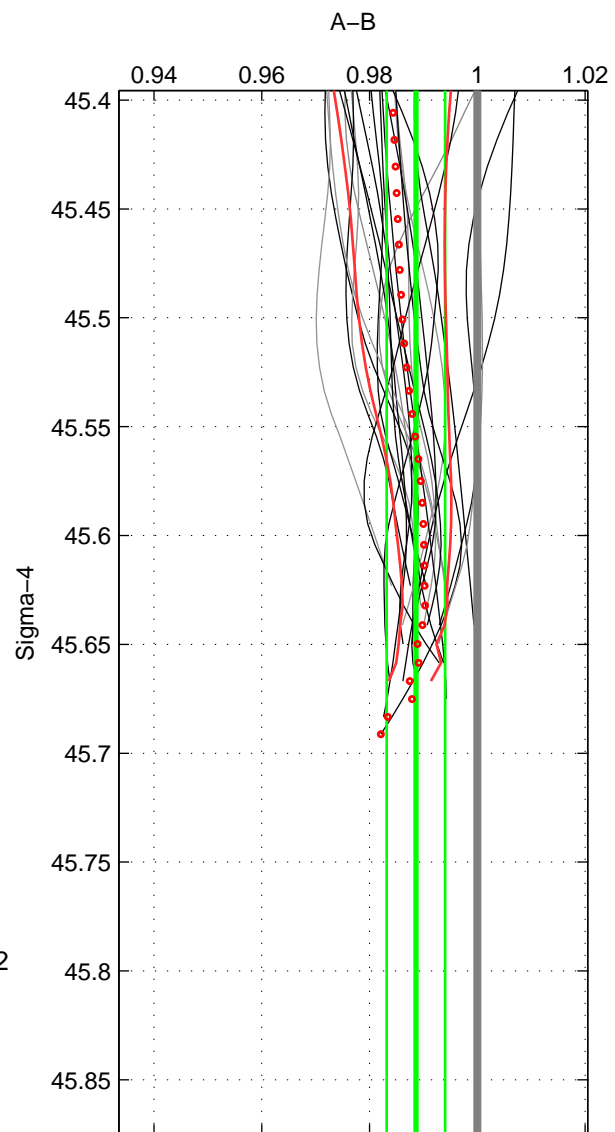

Cruise A (red). Date: Oct 2006 Cruisename: 713-49UP20061021

Cruise B (blue). Date: Feb 2008 Cruisename: 717-49UP20080122

\*\*\* "Favourite" values are means of spaces 1 2.

	Offset	O.StDev	Ratio	R.Stdev	Rating
SIGMA:	-1.600	0.785	0.989	0.005	5
THETA:	-1.609	0.807	0.989	0.006	5
DEPTH:	-1.724	0.233	0.988	0.002	3
FAV.:	-1.605	0.796	0.989	0.005	5

Profiles of A: 15  
 Profiles of B: 17  
 Diff profs : 23  
 WMoffset (A-B): -1.6003  
 WMoffset stdev: 0.78544  
 WMratio (A/B): 0.98859  
 WMratio stdev: 0.0054115

Quality (1-5): 5

Profiles of A: 15  
 Profiles of B: 17  
 Diff profs : 23  
 WMoffset (A-B): -1.6095  
 WMoffset stdev: 0.80676  
 WMratio (A/B): 0.98858  
 WMratio stdev: 0.0055815

Quality (1-5): 5

Please note that statistics are bad.

Profiles of A: 15  
 Profiles of B: 17  
 Diff profs : 23  
 WMoffset (A-B): -1.724  
 WMoffset stdev: 0.23335  
 WMratio (A/B): 0.98765  
 WMratio stdev: 0.0018684