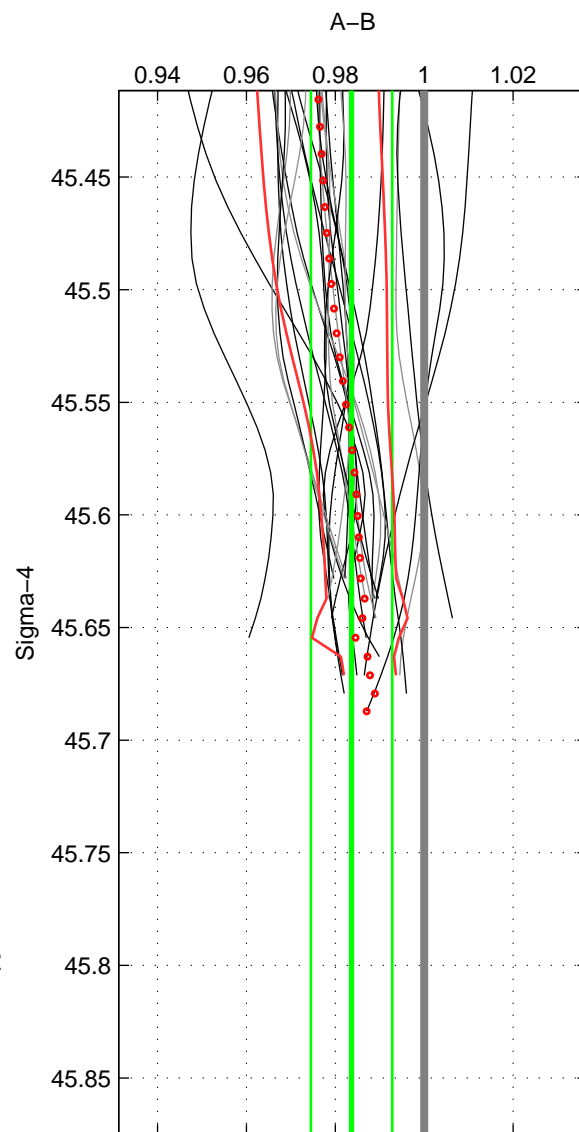

Cruise A (red). Date: Jul 2005 Cruisename: 708-49UP20050708

Cruise B (blue). Date: Feb 2008 Cruisename: 717-49UP20080122

\*\*\* "Favourite" values are means of spaces 1 2.

	Offset	O.StDev	Ratio	R.Stdev	Rating
SIGMA:	-2.280	1.263	0.984	0.009	5
THETA:	-2.277	1.149	0.984	0.008	5
DEPTH:	-2.216	0.350	0.984	0.003	3
FAV. :	-2.279	1.206	0.984	0.009	5

Profiles of A: 18  
 Profiles of B: 20  
 Diff profs : 26  
 WMoffset (A-B): -2.2803  
 WMoffset stdev: 1.2625  
 WMratio (A/B): 0.98362  
 WMratio stdev: 0.0091426

Quality (1-5): 5

Profiles of A: 18  
 Profiles of B: 20  
 Diff profs : 26  
 WMoffset (A-B): -2.2774  
 WMoffset stdev: 1.1494  
 WMratio (A/B): 0.98383  
 WMratio stdev: 0.0081382

Quality (1-5): 5

Profiles of A: 18  
 Profiles of B: 20  
 Diff profs : 26  
 WMoffset (A-B): -2.2165  
 WMoffset stdev: 0.34998  
 WMratio (A/B): 0.984  
 WMratio stdev: 0.0029618

Quality (1-5): 3

Please note that statistics are bad.