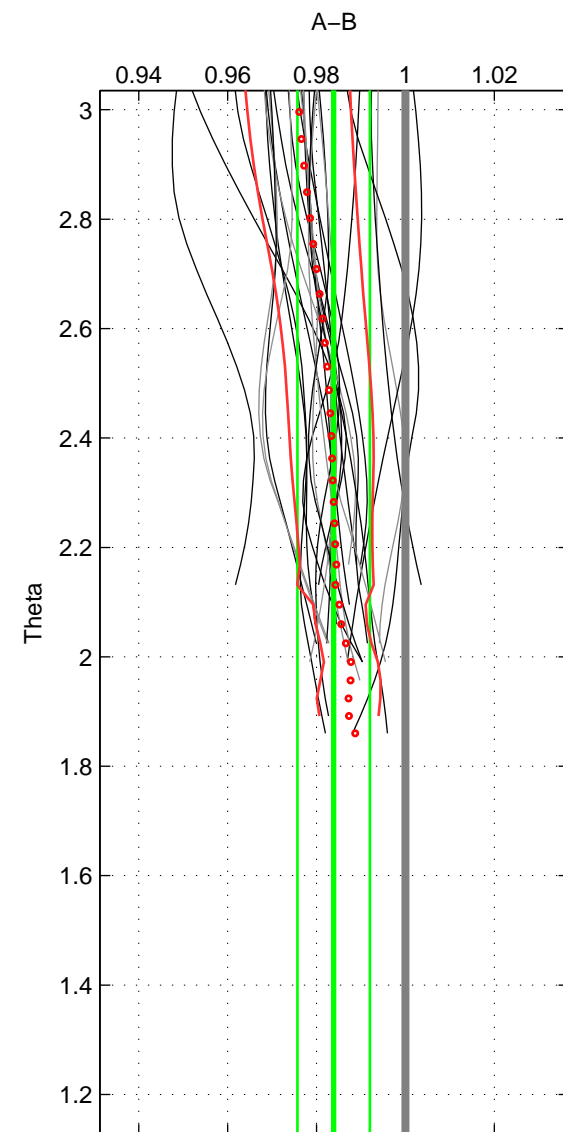

Cruise A (red). Date: Jul 2005 Cruisename: 708-49UP20050708

Cruise B (blue). Date: Feb 2008 Cruisename: 717-49UP20080122

\*\*\* "Favourite" values are means of spaces 1 2.

	Offset	O.StDev	Ratio	R.Stdev	Rating
SIGMA:	-2.280	1.263	0.984	0.009	5
THETA:	-2.277	1.149	0.984	0.008	5
DEPTH:	-2.216	0.350	0.984	0.003	3
FAV. :	-2.279	1.206	0.984	0.009	5

Profiles of A: 18  
 Profiles of B: 20  
 Diff profs : 26  
 WMoffset (A-B): -2.2803  
 WMoffset stdev: 1.2625  
 WMratio (A/B): 0.98362  
 WMratio stdev: 0.0091426

Quality (1-5): 5

Profiles of A: 18  
 Profiles of B: 20  
 Diff profs : 26  
 WMoffset (A-B): -2.2774  
 WMoffset stdev: 1.1494  
 WMratio (A/B): 0.98383  
 WMratio stdev: 0.0081382

Quality (1-5): 5

Profiles of A: 18  
 Profiles of B: 20  
 Diff profs : 26  
 WMoffset (A-B): -2.2165  
 WMoffset stdev: 0.34998  
 WMratio (A/B): 0.984  
 WMratio stdev: 0.0029618

Quality (1-5): 3

Please note that statistics are bad.