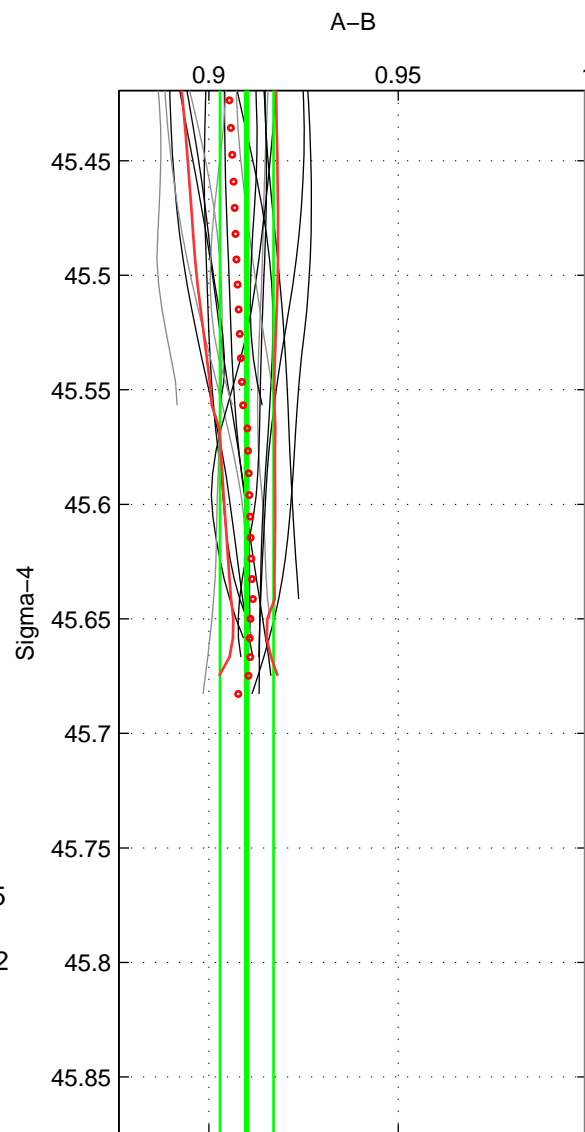

Cruise A (red). Date: Nov 2000 Cruisename: 692-49UP20001105

Cruise B (blue). Date: Feb 2008 Cruisename: 717-49UP20080122

*** "Favourite" values are those of space 1.

	Offset	O.StDev	Ratio	R.Stdev	Rating
SIGMA:	-12.380	1.155	0.910	0.007	5
THETA:	-12.619	1.168	0.909	0.007	4
DEPTH:	-11.832	0.328	0.914	0.001	3
FAV.:	-12.380	1.155	0.910	0.007	5

Profiles of A: 13
 Profiles of B: 17
 Diff profs : 18
 WMoffset (A-B): -12.3802
 WMoffset stdev: 1.1552
 WMratio (A/B): 0.90998
 WMratio stdev: 0.0070536

Quality (1-5): 5

Profiles of A: 13
 Profiles of B: 17
 Diff profs : 18
 WMoffset (A-B): -12.6191
 WMoffset stdev: 1.1681
 WMratio (A/B): 0.90909
 WMratio stdev: 0.0071636

Quality (1-5): 4

Profiles of A: 13
 Profiles of B: 17
 Diff profs : 18
 WMoffset (A-B): -11.8316
 WMoffset stdev: 0.32772
 WMratio (A/B): 0.91394
 WMratio stdev: 0.0008318

Quality (1-5): 3

Please note that statistics are bad.