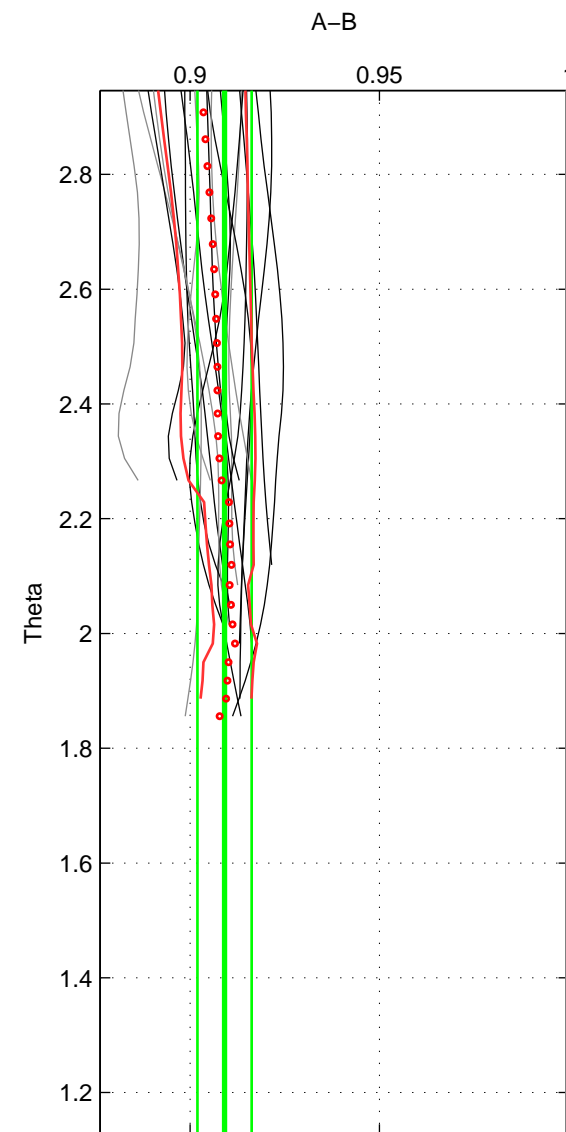

Cruise A (red). Date: Nov 2000 Cruisename: 692-49UP20001105

Cruise B (blue). Date: Feb 2008 Cruisename: 717-49UP20080122

*** "Favourite" values are those of space 1.

	Offset	O.StDev	Ratio	R.Stdev	Rating
SIGMA:	-12.380	1.155	0.910	0.007	5
THETA:	-12.619	1.168	0.909	0.007	4
DEPTH:	-11.832	0.328	0.914	0.001	3
FAV.:	-12.380	1.155	0.910	0.007	5

Profiles of A: 13
 Profiles of B: 17
 Diff profs : 18
 WMoffset (A-B): -12.3802
 WMoffset stdev: 1.1552
 WMratio (A/B): 0.90998
 WMratio stdev: 0.0070536

Quality (1-5): 5

Profiles of A: 13
 Profiles of B: 17
 Diff profs : 18
 WMoffset (A-B): -12.6191
 WMoffset stdev: 1.1681
 WMratio (A/B): 0.90909
 WMratio stdev: 0.0071636

Quality (1-5): 4

Profiles of A: 13
 Profiles of B: 17
 Diff profs : 18
 WMoffset (A-B): -11.8316
 WMoffset stdev: 0.32772
 WMratio (A/B): 0.91394
 WMratio stdev: 0.0008318

Quality (1-5): 3

Please note that statistics are bad.