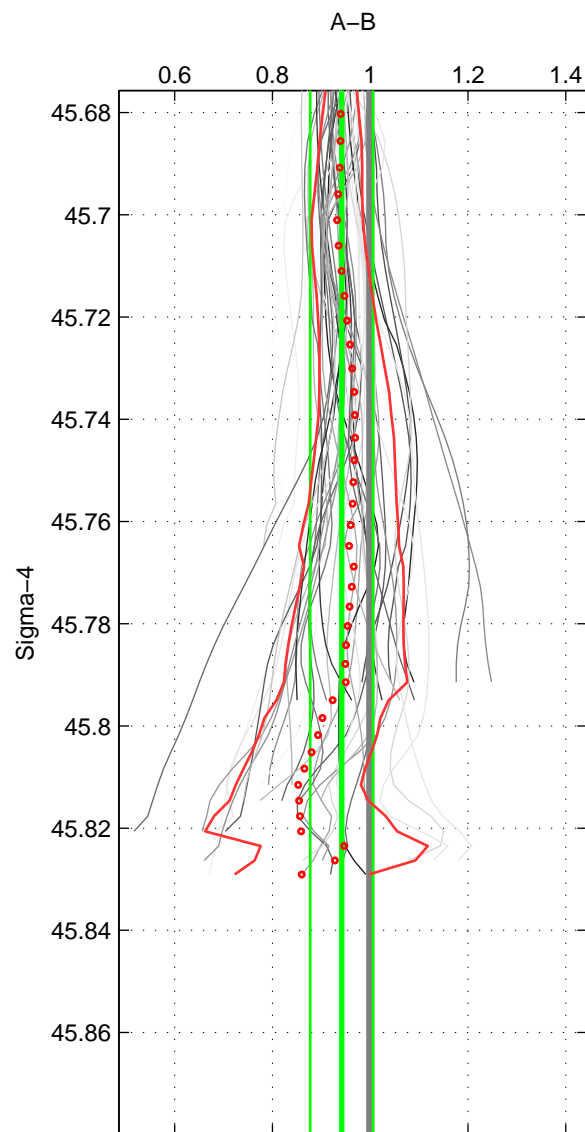

Cruise A (red). Date: Sep 2007 Cruisename: 292-64PE20070830

Cruise B (blue). Date: Jul 1990 Cruisename: 295-64TR19900701

*** "Favourite" values are means of spaces 1 2 3.

	Offset	O.StDev	Ratio	R.Stdev	Rating
SIGMA:	-0.781	0.830	0.941	0.064	4
THETA:	-1.011	0.850	0.927	0.064	4
DEPTH:	-0.634	1.053	0.954	0.077	4
FAV. :	-0.809	0.911	0.941	0.068	4

Profiles of A: 11
 Profiles of B: 7
 Diff profs : 42
 WMoffset (A-B): -0.78139
 WMoffset stdev: 0.82962
 WMratio (A/B): 0.94144
 WMratio stdev: 0.064221

Quality (1-5): 4

Profiles of A: 11
 Profiles of B: 7
 Diff profs : 42
 WMoffset (A-B): -1.0113
 WMoffset stdev: 0.85025
 WMratio (A/B): 0.92719
 WMratio stdev: 0.063863

Quality (1-5): 4

Profiles of A: 11
 Profiles of B: 7
 Diff profs : 42
 WMoffset (A-B): -0.63424
 WMoffset stdev: 1.0534
 WMratio (A/B): 0.95381
 WMratio stdev: 0.076661

Quality (1-5): 4