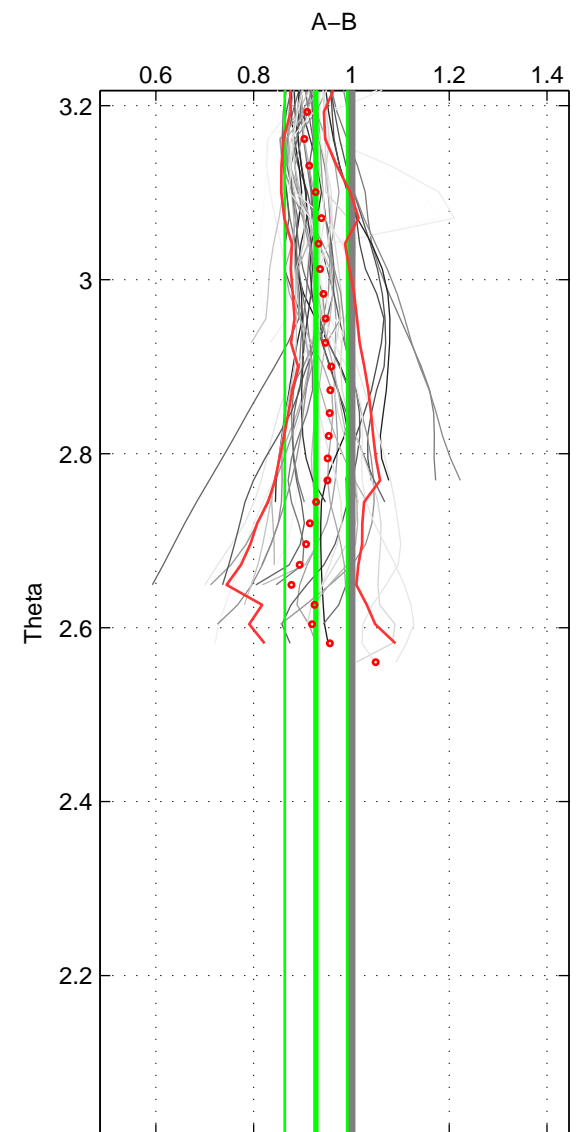

Cruise A (red). Date: Sep 2007 Cruisename: 292-64PE20070830

Cruise B (blue). Date: Jul 1990 Cruisename: 295-64TR19900701

*** "Favourite" values are means of spaces 1 2 3.

	Offset	O.StDev	Ratio	R.Stdev	Rating
SIGMA:	-0.781	0.830	0.941	0.064	4
THETA:	-1.011	0.850	0.927	0.064	4
DEPTH:	-0.634	1.053	0.954	0.077	4
FAV. :	-0.809	0.911	0.941	0.068	4

Profiles of A: 11
 Profiles of B: 7
 Diff profs : 42
 WMoffset (A-B): -0.78139
 WMoffset stdev: 0.82962
 WMratio (A/B): 0.94144
 WMratio stdev: 0.064221

Quality (1-5): 4

Profiles of A: 11
 Profiles of B: 7
 Diff profs : 42
 WMoffset (A-B): -1.0113
 WMoffset stdev: 0.85025
 WMratio (A/B): 0.92719
 WMratio stdev: 0.063863

Quality (1-5): 4

Profiles of A: 11
 Profiles of B: 7
 Diff profs : 42
 WMoffset (A-B): -0.63424
 WMoffset stdev: 1.0534
 WMratio (A/B): 0.95381
 WMratio stdev: 0.076661

Quality (1-5): 4