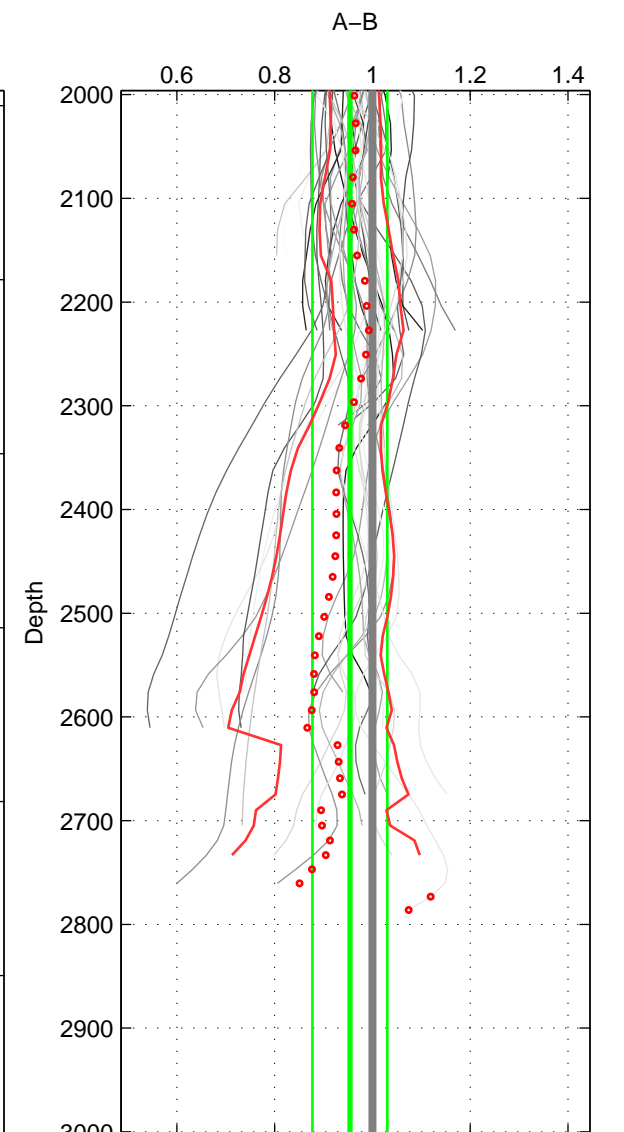

Cruise A (red). Date: Sep 2007 Cruisename: 292-64PE20070830

Cruise B (blue). Date: Jul 1990 Cruisename: 295-64TR19900701

*** "Favourite" values are means of spaces 1 2 3.

	Offset	O.StDev	Ratio	R.Stdev	Rating
SIGMA:	-0.781	0.830	0.941	0.064	4
THETA:	-1.011	0.850	0.927	0.064	4
DEPTH:	-0.634	1.053	0.954	0.077	4
FAV. :	-0.809	0.911	0.941	0.068	4

Profiles of A: 11
 Profiles of B: 7
 Diff profs : 42
 WMoffset (A-B): -0.78139
 WMoffset stdev: 0.82962
 WMratio (A/B): 0.94144
 WMratio stdev: 0.064221

Quality (1-5): 4

Profiles of A: 11
 Profiles of B: 7
 Diff profs : 42
 WMoffset (A-B): -1.0113
 WMoffset stdev: 0.85025
 WMratio (A/B): 0.92719
 WMratio stdev: 0.063863

Quality (1-5): 4

Profiles of A: 11
 Profiles of B: 7
 Diff profs : 42
 WMoffset (A-B): -0.63424
 WMoffset stdev: 1.0534
 WMratio (A/B): 0.95381
 WMratio stdev: 0.076661

Quality (1-5): 4