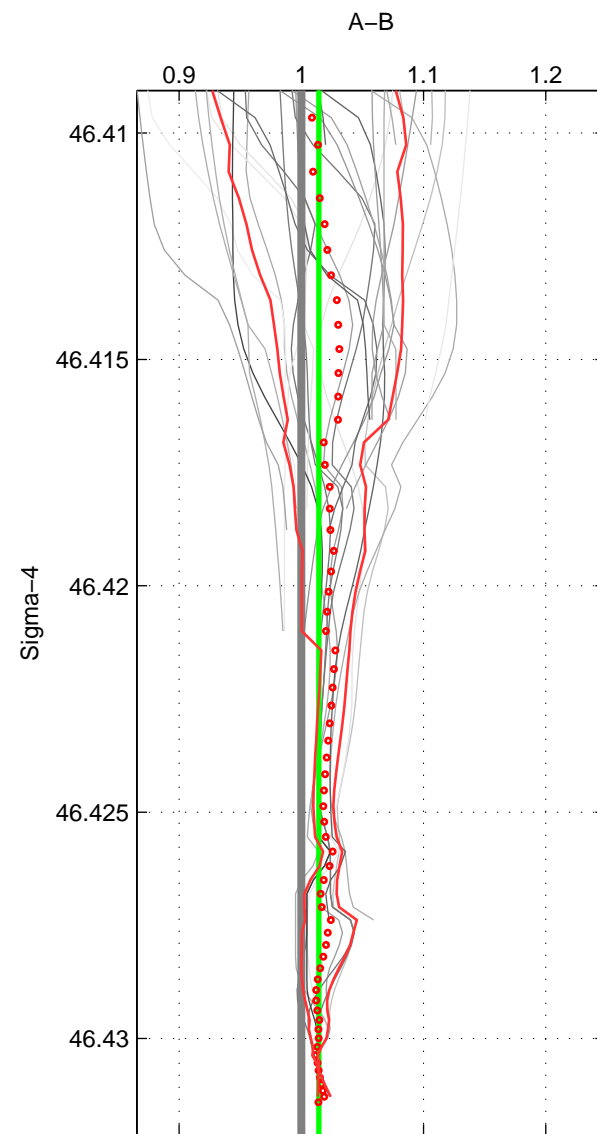

Cruise A (red). Date: Jul 1984 Cruisename: 1-06AQ19840719

Cruise B (blue). Date: Jul 1981 Cruisename: 220-316N19810401

*** "Favourite" values are means of spaces 1 2 3.

	Offset	O.StDev	Ratio	R.Stdev	Rating
SIGMA:	0.152	0.004	1.014	0.000	4
THETA:	0.201	0.070	1.019	0.007	4
DEPTH:	0.262	0.459	1.025	0.043	4
FAV.:	0.205	0.177	1.019	0.017	4

Profiles of A: 7
 Profiles of B: 5
 Diff profs: 28
 WMoffset (A-B): 0.152
 WMoffset stdev: 0.0040389
 WMratio (A/B): 1.0143
 WMratio stdev: 0.00038056

Quality (1-5): 4

Profiles of A: 7
 Profiles of B: 5
 Diff profs: 28
 WMoffset (A-B): 0.20115
 WMoffset stdev: 0.069579
 WMratio (A/B): 1.0191
 WMratio stdev: 0.0066091

Quality (1-5): 4

Profiles of A: 7
 Profiles of B: 5
 Diff profs: 28
 WMoffset (A-B): 0.26205
 WMoffset stdev: 0.45878
 WMratio (A/B): 1.025
 WMratio stdev: 0.042799

Quality (1-5): 4