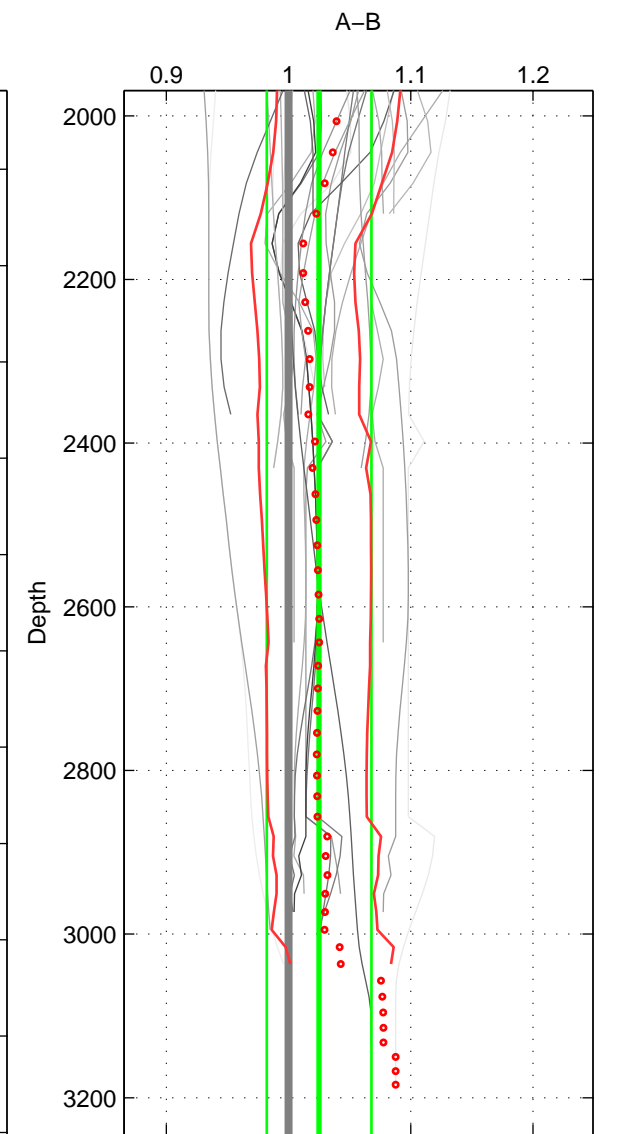

Cruise A (red). Date: Jul 1984 Cruisename: 1-06AQ19840719

Cruise B (blue). Date: Jul 1981 Cruisename: 220-316N19810401

*** "Favourite" values are means of spaces 1 2 3.

	Offset	O.StDev	Ratio	R.Stdev	Rating
SIGMA:	0.152	0.004	1.014	0.000	4
THETA:	0.201	0.070	1.019	0.007	4
DEPTH:	0.262	0.459	1.025	0.043	4
FAV.:	0.205	0.177	1.019	0.017	4

Profiles of A: 7
 Profiles of B: 5
 Diff profs: 28
 WMoffset (A-B): 0.152
 WMoffset stdev: 0.0040389
 WMratio (A/B): 1.0143
 WMratio stdev: 0.00038056

Quality (1-5): 4

Profiles of A: 7
 Profiles of B: 5
 Diff profs: 28
 WMoffset (A-B): 0.20115
 WMoffset stdev: 0.069579
 WMratio (A/B): 1.0191
 WMratio stdev: 0.0066091

Quality (1-5): 4

Profiles of A: 7
 Profiles of B: 5
 Diff profs: 28
 WMoffset (A-B): 0.26205
 WMoffset stdev: 0.45878
 WMratio (A/B): 1.025
 WMratio stdev: 0.042799

Quality (1-5): 4