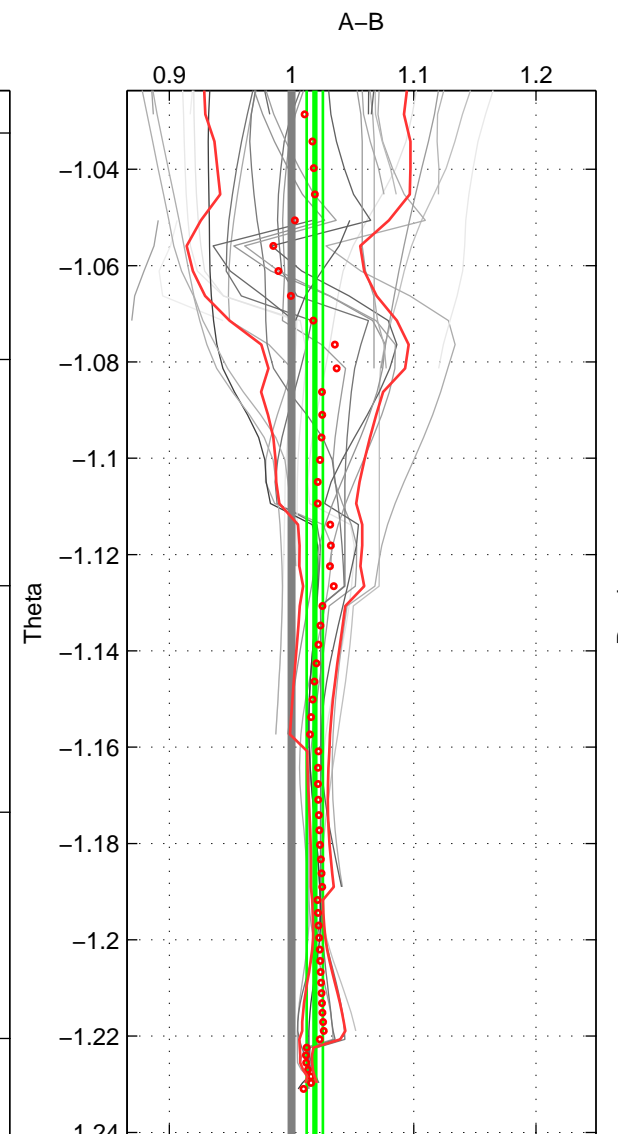

Cruise A (red). Date: Jul 1984 Cruisename: 1-06AQ19840719

Cruise B (blue). Date: Jul 1981 Cruisename: 220-316N19810401

*** "Favourite" values are means of spaces 1 2 3.

	Offset	O.StDev	Ratio	R.Stdev	Rating
SIGMA:	0.152	0.004	1.014	0.000	4
THETA:	0.201	0.070	1.019	0.007	4
DEPTH:	0.262	0.459	1.025	0.043	4
FAV.:	0.205	0.177	1.019	0.017	4

Profiles of A: 7
 Profiles of B: 5
 Diff profs: 28
 WMoffset (A-B): 0.152
 WMoffset stdev: 0.0040389
 WMratio (A/B): 1.0143
 WMratio stdev: 0.00038056

Quality (1-5): 4

Profiles of A: 7
 Profiles of B: 5
 Diff profs: 28
 WMoffset (A-B): 0.20115
 WMoffset stdev: 0.069579
 WMratio (A/B): 1.0191
 WMratio stdev: 0.0066091

Quality (1-5): 4

Profiles of A: 7
 Profiles of B: 5
 Diff profs: 28
 WMoffset (A-B): 0.26205
 WMoffset stdev: 0.45878
 WMratio (A/B): 1.025
 WMratio stdev: 0.042799

Quality (1-5): 4