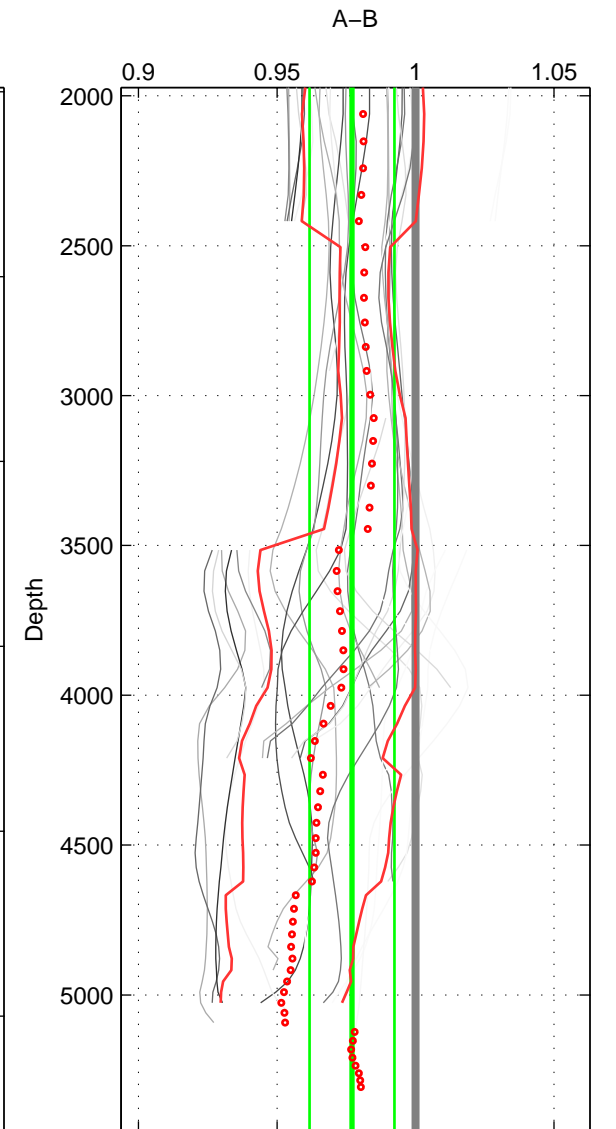

Cruise A (red). Date: Sep 1986 Cruisename: 117-06AQ19860627

Cruise B (blue). Date: Jan 2009 Cruisename: 299-740H20081226

\*\*\* "Favourite" values are means of spaces 2 3.

	Offset	O.StDev	Ratio	R.Stdev	Rating
SIGMA:	-3.455	1.943	0.973	0.015	4
THETA:	-3.473	3.100	0.973	0.024	5
DEPTH:	-2.876	1.959	0.977	0.015	5
FAV.:	-3.175	2.530	0.975	0.020	5

Profiles of A: 4  
 Profiles of B: 6  
 Diff profs: 4  
 WMoffset (A-B): -3.4546  
 WMoffset stdev: 1.9427  
 WMratio (A/B): 0.9733  
 WMratio stdev: 0.014533

Quality (1-5): 4

Profiles of A: 5  
 Profiles of B: 6  
 Diff profs: 11  
 WMoffset (A-B): -3.4735  
 WMoffset stdev: 3.1004  
 WMratio (A/B): 0.97286  
 WMratio stdev: 0.023828

Quality (1-5): 5

Profiles of A: 13  
 Profiles of B: 6  
 Diff profs: 28  
 WMoffset (A-B): -2.8757  
 WMoffset stdev: 1.9588  
 WMratio (A/B): 0.97707  
 WMratio stdev: 0.015303

Quality (1-5): 5