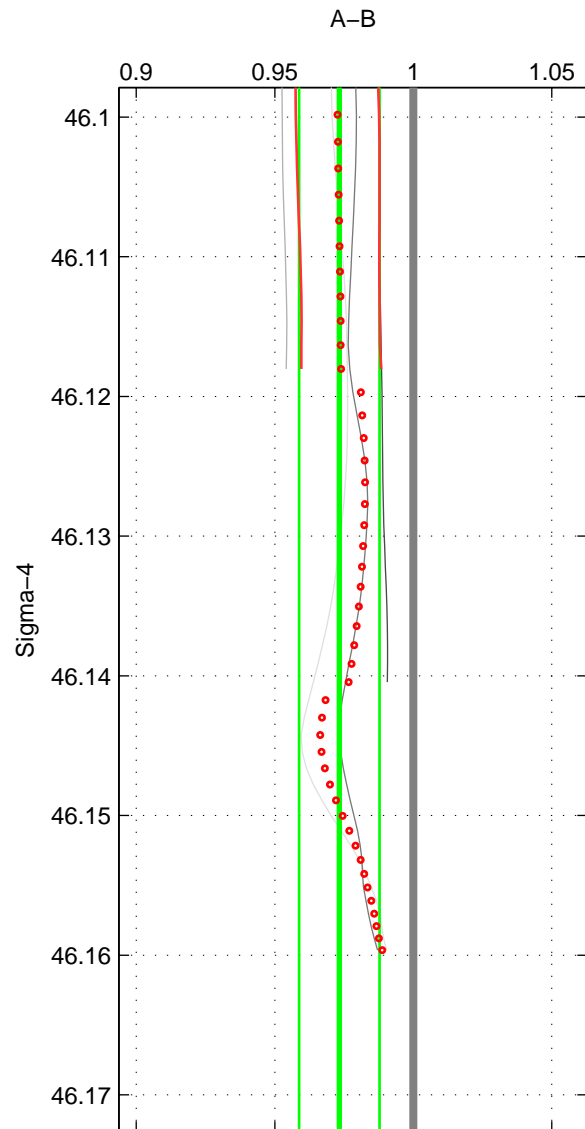

Cruise A (red). Date: Sep 1986 Cruisename: 117-06AQ19860627

Cruise B (blue). Date: Jan 2009 Cruisename: 299-740H20081226

\*\*\* "Favourite" values are means of spaces 2 3.

	Offset	O.StDev	Ratio	R.Stdev	Rating
SIGMA:	-3.455	1.943	0.973	0.015	4
THETA:	-3.473	3.100	0.973	0.024	5
DEPTH:	-2.876	1.959	0.977	0.015	5
FAV.:	-3.175	2.530	0.975	0.020	5

Profiles of A: 4  
 Profiles of B: 6  
 Diff profs: 4  
 WMoffset (A-B): -3.4546  
 WMoffset stdev: 1.9427  
 WMratio (A/B): 0.9733  
 WMratio stdev: 0.014533

Quality (1-5): 4

Profiles of A: 5  
 Profiles of B: 6  
 Diff profs: 11  
 WMoffset (A-B): -3.4735  
 WMoffset stdev: 3.1004  
 WMratio (A/B): 0.97286  
 WMratio stdev: 0.023828

Quality (1-5): 5

Profiles of A: 13  
 Profiles of B: 6  
 Diff profs: 28  
 WMoffset (A-B): -2.8757  
 WMoffset stdev: 1.9588  
 WMratio (A/B): 0.97707  
 WMratio stdev: 0.015303

Quality (1-5): 5