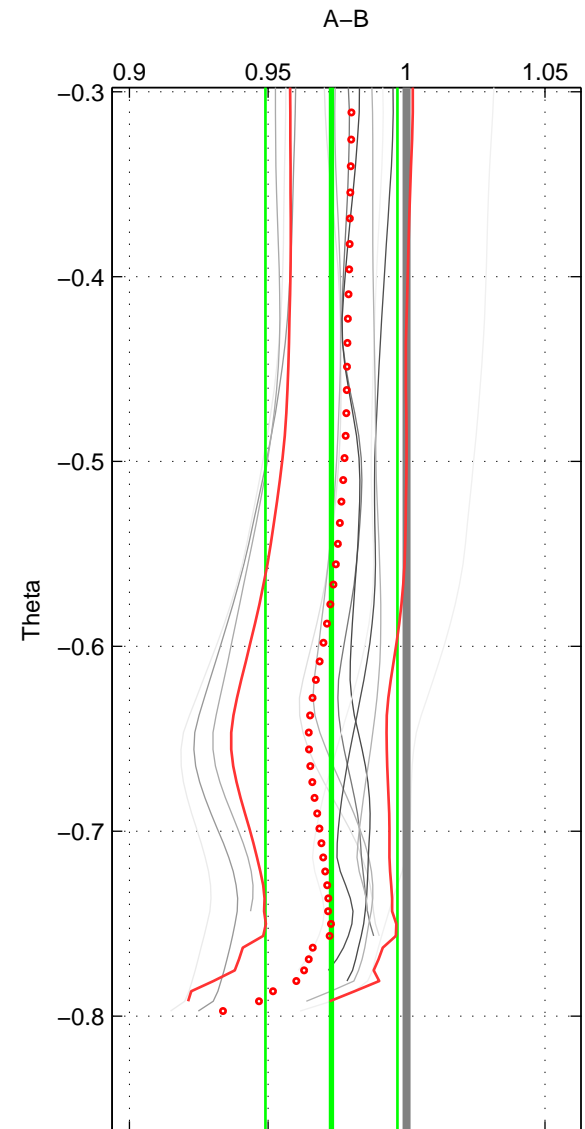

Cruise A (red). Date: Sep 1986 Cruisename: 117-06AQ19860627

Cruise B (blue). Date: Jan 2009 Cruisename: 299-740H20081226

\*\*\* "Favourite" values are means of spaces 2 3.

	Offset	O.StDev	Ratio	R.Stdev	Rating
SIGMA:	-3.455	1.943	0.973	0.015	4
THETA:	-3.473	3.100	0.973	0.024	5
DEPTH:	-2.876	1.959	0.977	0.015	5
FAV.:	-3.175	2.530	0.975	0.020	5

Profiles of A: 4  
 Profiles of B: 6  
 Diff profs: 4  
 WMoffset (A-B): -3.4546  
 WMoffset stdev: 1.9427  
 WMratio (A/B): 0.9733  
 WMratio stdev: 0.014533

Quality (1-5): 4

Profiles of A: 5  
 Profiles of B: 6  
 Diff profs: 11  
 WMoffset (A-B): -3.4735  
 WMoffset stdev: 3.1004  
 WMratio (A/B): 0.97286  
 WMratio stdev: 0.023828

Quality (1-5): 5

Profiles of A: 13  
 Profiles of B: 6  
 Diff profs: 28  
 WMoffset (A-B): -2.8757  
 WMoffset stdev: 1.9588  
 WMratio (A/B): 0.97707  
 WMratio stdev: 0.015303

Quality (1-5): 5