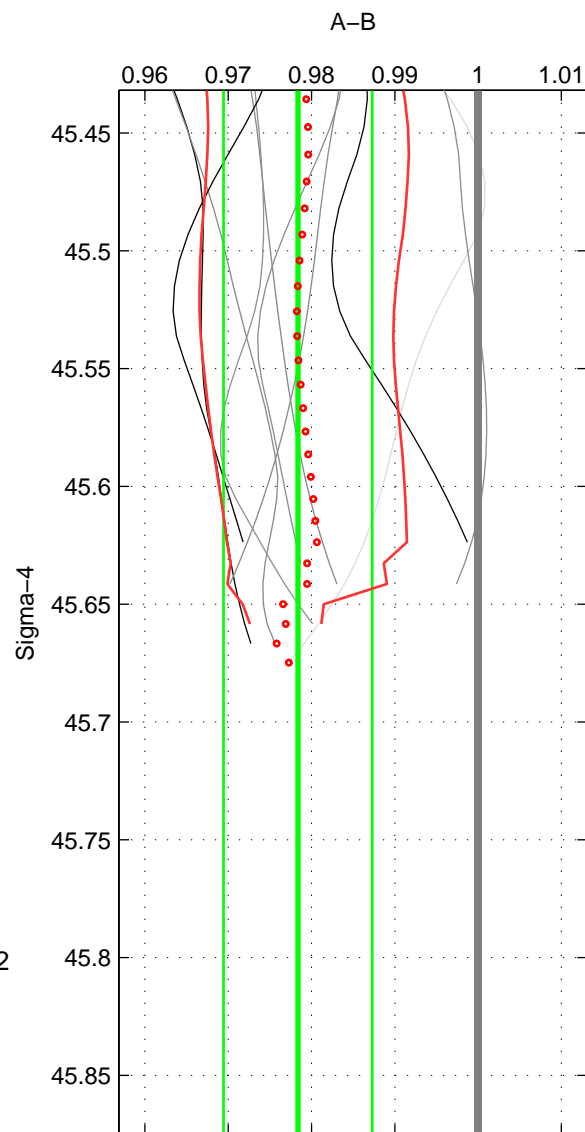

Cruise A (red). Date: Jul 1997 Cruisename: 682-49UP19970623

Cruise B (blue). Date: Feb 2008 Cruisename: 717-49UP20080122

*** "Favourite" values are means of spaces 1 2.

	Offset	O.StDev	Ratio	R.Stdev	Rating
SIGMA:	-2.983	1.167	0.978	0.009	4
THETA:	-3.047	1.073	0.978	0.009	4
DEPTH:	-2.320	0.375	0.983	0.002	3
FAV. :	-3.015	1.120	0.978	0.009	4

Profiles of A: 7
 Profiles of B: 16
 Diff profs : 10
 WMoffset (A-B): -2.9827
 WMoffset stdev: 1.1669
 WMratio (A/B): 0.97837
 WMratio stdev: 0.0089231

Quality (1-5): 4

Profiles of A: 7
 Profiles of B: 16
 Diff profs : 10
 WMoffset (A-B): -3.0465
 WMoffset stdev: 1.0734
 WMratio (A/B): 0.97774
 WMratio stdev: 0.008636

Quality (1-5): 4

Profiles of A: 7
 Profiles of B: 16
 Diff profs : 10
 WMoffset (A-B): -2.3203
 WMoffset stdev: 0.37501
 WMratio (A/B): 0.98325
 WMratio stdev: 0.0023228

Quality (1-5): 3

Please note that statistics are bad.