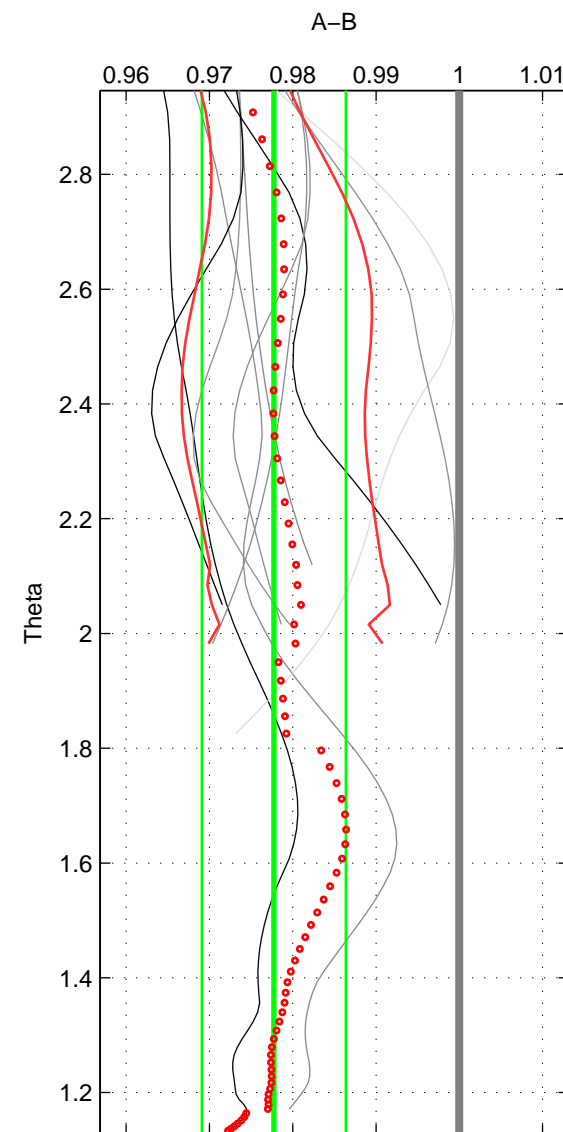

Cruise A (red). Date: Jul 1997 Cruisename: 682-49UP19970623

Cruise B (blue). Date: Feb 2008 Cruisename: 717-49UP20080122

*** "Favourite" values are means of spaces 1 2.

	Offset	O.StDev	Ratio	R.Stdev	Rating
SIGMA:	-2.983	1.167	0.978	0.009	4
THETA:	-3.047	1.073	0.978	0.009	4
DEPTH:	-2.320	0.375	0.983	0.002	3
FAV. :	-3.015	1.120	0.978	0.009	4

Profiles of A: 7
 Profiles of B: 16
 Diff profs : 10
 WMoffset (A-B): -2.9827
 WMoffset stdev: 1.1669
 WMratio (A/B): 0.97837
 WMratio stdev: 0.0089231

Quality (1-5): 4

Profiles of A: 7
 Profiles of B: 16
 Diff profs : 10
 WMoffset (A-B): -3.0465
 WMoffset stdev: 1.0734
 WMratio (A/B): 0.97774
 WMratio stdev: 0.008636

Quality (1-5): 4

Profiles of A: 7
 Profiles of B: 16
 Diff profs : 10
 WMoffset (A-B): -2.3203
 WMoffset stdev: 0.37501
 WMratio (A/B): 0.98325
 WMratio stdev: 0.0023228

Quality (1-5): 3

Please note that statistics are bad.