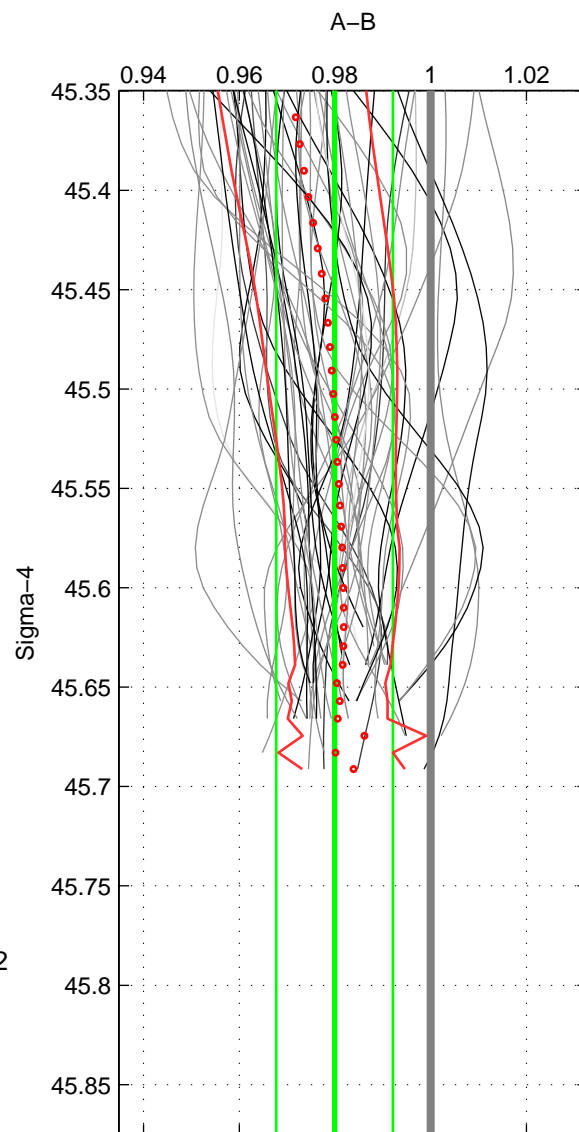

Cruise A (red). Date: Apr 2007 Cruisename: 674-49UF20070424

Cruise B (blue). Date: Feb 2008 Cruisename: 717-49UP20080122

\*\*\* "Favourite" values are means of spaces 1 2.

	Offset	O.StDev	Ratio	R.Stdev	Rating
SIGMA:	-2.746	1.671	0.980	0.012	5
THETA:	-2.674	1.545	0.981	0.011	5
DEPTH:	-2.508	0.137	0.982	0.001	3
FAV. :	-2.710	1.608	0.980	0.012	5

Profiles of A: 32  
 Profiles of B: 17  
 Diff profs : 51  
 WMoffset (A-B): -2.7463  
 WMoffset stdev: 1.6709  
 WMratio (A/B): 0.97991  
 WMratio stdev: 0.012198

Quality (1-5): 5

Profiles of A: 32  
 Profiles of B: 17  
 Diff profs : 51  
 WMoffset (A-B): -2.6736  
 WMoffset stdev: 1.5448  
 WMratio (A/B): 0.98071  
 WMratio stdev: 0.011134

Quality (1-5): 5

Profiles of A: 32  
 Profiles of B: 17  
 Diff profs : 51  
 WMoffset (A-B): -2.5083  
 WMoffset stdev: 0.13657  
 WMratio (A/B): 0.98185  
 WMratio stdev: 0.00058897

Quality (1-5): 3

Please note that statistics are bad.