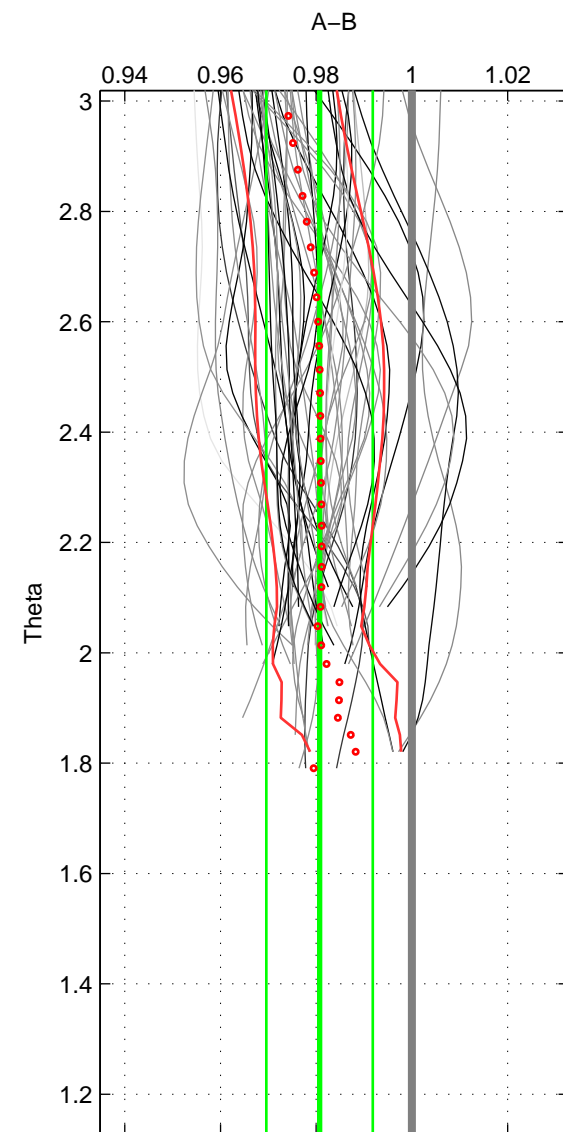

Cruise A (red). Date: Apr 2007 Cruisename: 674-49UF20070424

Cruise B (blue). Date: Feb 2008 Cruisename: 717-49UP20080122

\*\*\* "Favourite" values are means of spaces 1 2.

	Offset	O.StDev	Ratio	R.Stdev	Rating
SIGMA:	-2.746	1.671	0.980	0.012	5
THETA:	-2.674	1.545	0.981	0.011	5
DEPTH:	-2.508	0.137	0.982	0.001	3
FAV. :	-2.710	1.608	0.980	0.012	5

Profiles of A: 32  
 Profiles of B: 17  
 Diff profs : 51  
 WMoffset (A-B): -2.7463  
 WMoffset stdev: 1.6709  
 WMratio (A/B): 0.97991  
 WMratio stdev: 0.012198

Quality (1-5): 5

Profiles of A: 32  
 Profiles of B: 17  
 Diff profs : 51  
 WMoffset (A-B): -2.6736  
 WMoffset stdev: 1.5448  
 WMratio (A/B): 0.98071  
 WMratio stdev: 0.011134

Quality (1-5): 5

Profiles of A: 32  
 Profiles of B: 17  
 Diff profs : 51  
 WMoffset (A-B): -2.5083  
 WMoffset stdev: 0.13657  
 WMratio (A/B): 0.98185  
 WMratio stdev: 0.00058897

Quality (1-5): 3

Please note that statistics are bad.