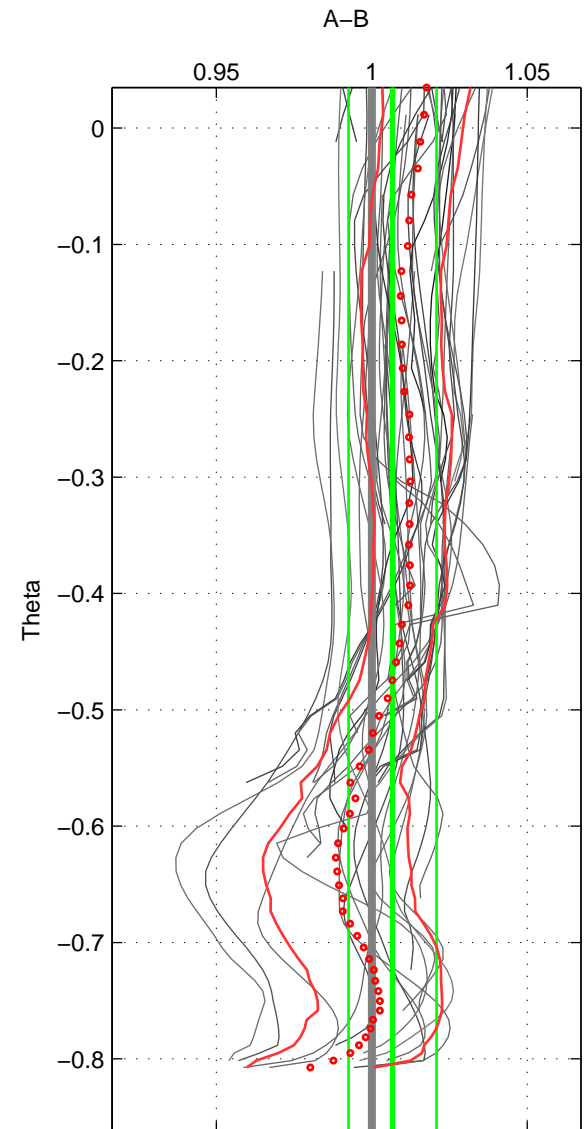

Cruise A (red). Date: Sep 1986 Cruisename: 117-06AQ19860627  
 Cruise B (blue). Date: Mar 2008 Cruisename: 129-06AQ20080210

\*\*\* "Favourite" values are means of spaces 1 2 3.

	Offset	O.StDev	Ratio	R.Stdev	Rating
SIGMA:	1.427	0.643	1.012	0.006	5
THETA:	0.817	1.738	1.007	0.014	5
DEPTH:	-0.275	1.585	0.998	0.013	5
FAV.:	0.656	1.322	1.005	0.011	5

Profiles of A: 13  
 Profiles of B: 30  
 Diff profs : 37  
 WMoffset (A-B): 1.4271  
 WMoffset stdev: 0.64321  
 WMratio (A/B): 1.0117  
 WMratio stdev: 0.0057225

Quality (1-5): 5

Profiles of A: 13  
 Profiles of B: 30  
 Diff profs : 48  
 WMoffset (A-B): 0.81694  
 WMoffset stdev: 1.7377  
 WMratio (A/B): 1.0067  
 WMratio stdev: 0.014163

Quality (1-5): 5

Profiles of A: 28  
 Profiles of B: 30  
 Diff profs : 94  
 WMoffset (A-B): -0.27516  
 WMoffset stdev: 1.5845  
 WMratio (A/B): 0.99786  
 WMratio stdev: 0.012957

Quality (1-5): 5