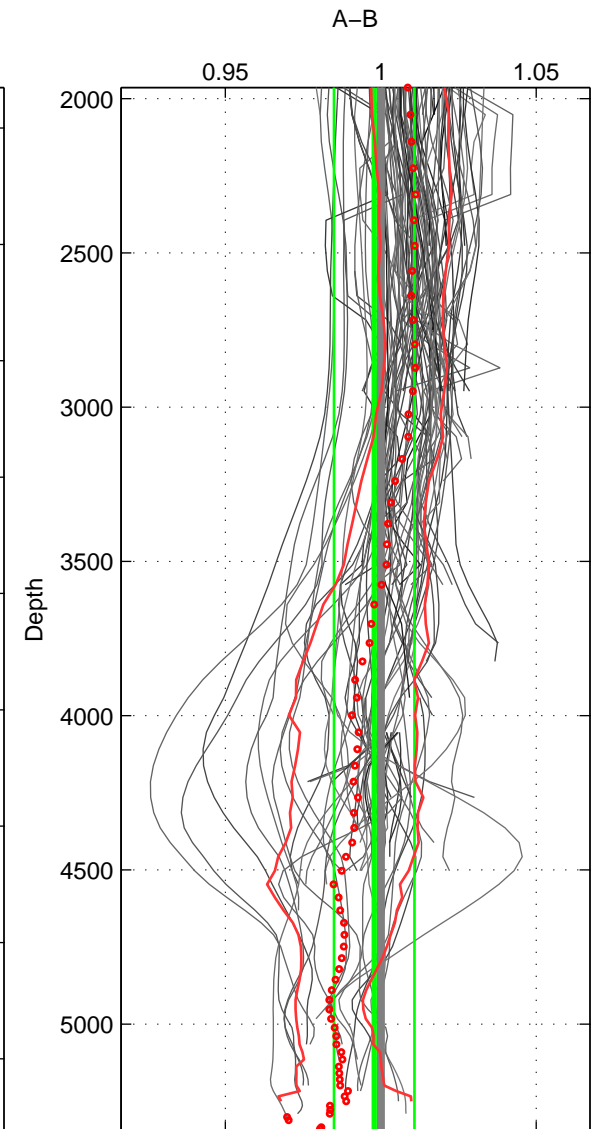

Cruise A (red). Date: Sep 1986 Cruisename: 117-06AQ19860627  
 Cruise B (blue). Date: Mar 2008 Cruisename: 129-06AQ20080210

\*\*\* "Favourite" values are means of spaces 1 2 3.

	Offset	O.StDev	Ratio	R.Stdev	Rating
SIGMA:	1.427	0.643	1.012	0.006	5
THETA:	0.817	1.738	1.007	0.014	5
DEPTH:	-0.275	1.585	0.998	0.013	5
FAV.:	0.656	1.322	1.005	0.011	5

Profiles of A: 13  
 Profiles of B: 30  
 Diff profs : 37  
 WMoffset (A-B): 1.4271  
 WMoffset stdev: 0.64321  
 WMratio (A/B): 1.0117  
 WMratio stdev: 0.0057225

Quality (1-5): 5

Profiles of A: 13  
 Profiles of B: 30  
 Diff profs : 48  
 WMoffset (A-B): 0.81694  
 WMoffset stdev: 1.7377  
 WMratio (A/B): 1.0067  
 WMratio stdev: 0.014163

Quality (1-5): 5

Profiles of A: 28  
 Profiles of B: 30  
 Diff profs : 94  
 WMoffset (A-B): -0.27516  
 WMoffset stdev: 1.5845  
 WMratio (A/B): 0.99786  
 WMratio stdev: 0.012957

Quality (1-5): 5