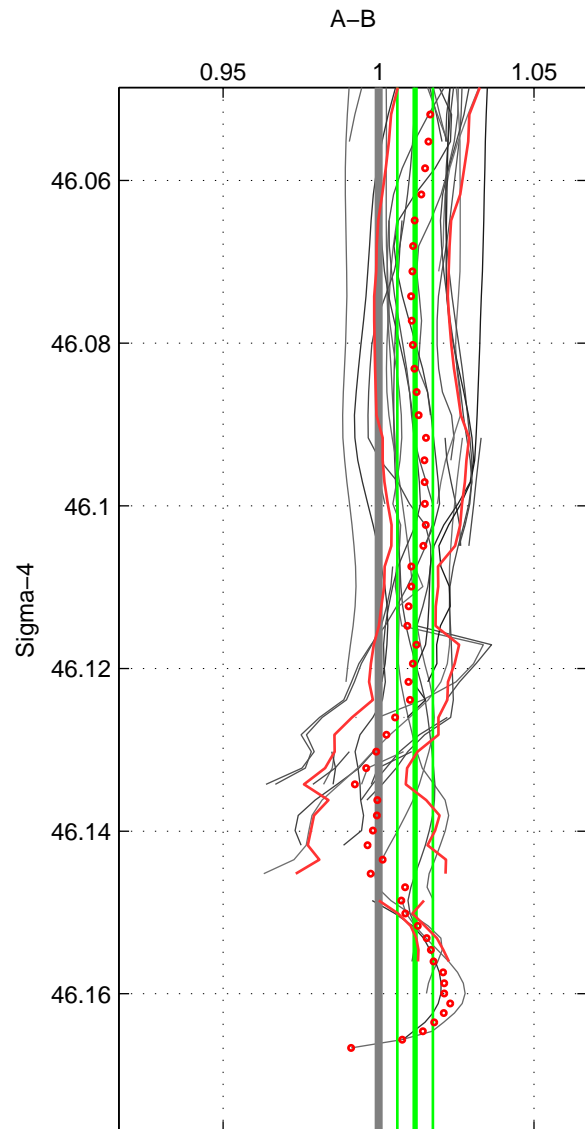

Cruise A (red). Date: Sep 1986 Cruisename: 117-06AQ19860627  
 Cruise B (blue). Date: Mar 2008 Cruisename: 129-06AQ20080210

\*\*\* "Favourite" values are means of spaces 1 2 3.

	Offset	O.StDev	Ratio	R.Stdev	Rating
SIGMA:	1.427	0.643	1.012	0.006	5
THETA:	0.817	1.738	1.007	0.014	5
DEPTH:	-0.275	1.585	0.998	0.013	5
FAV.:	0.656	1.322	1.005	0.011	5

Profiles of A: 13  
 Profiles of B: 30  
 Diff profs : 37  
 WMoffset (A-B): 1.4271  
 WMoffset stdev: 0.64321  
 WMratio (A/B): 1.0117  
 WMratio stdev: 0.0057225

Quality (1-5): 5

Profiles of A: 13  
 Profiles of B: 30  
 Diff profs : 48  
 WMoffset (A-B): 0.81694  
 WMoffset stdev: 1.7377  
 WMratio (A/B): 1.0067  
 WMratio stdev: 0.014163

Quality (1-5): 5

Profiles of A: 28  
 Profiles of B: 30  
 Diff profs : 94  
 WMoffset (A-B): -0.27516  
 WMoffset stdev: 1.5845  
 WMratio (A/B): 0.99786  
 WMratio stdev: 0.012957

Quality (1-5): 5