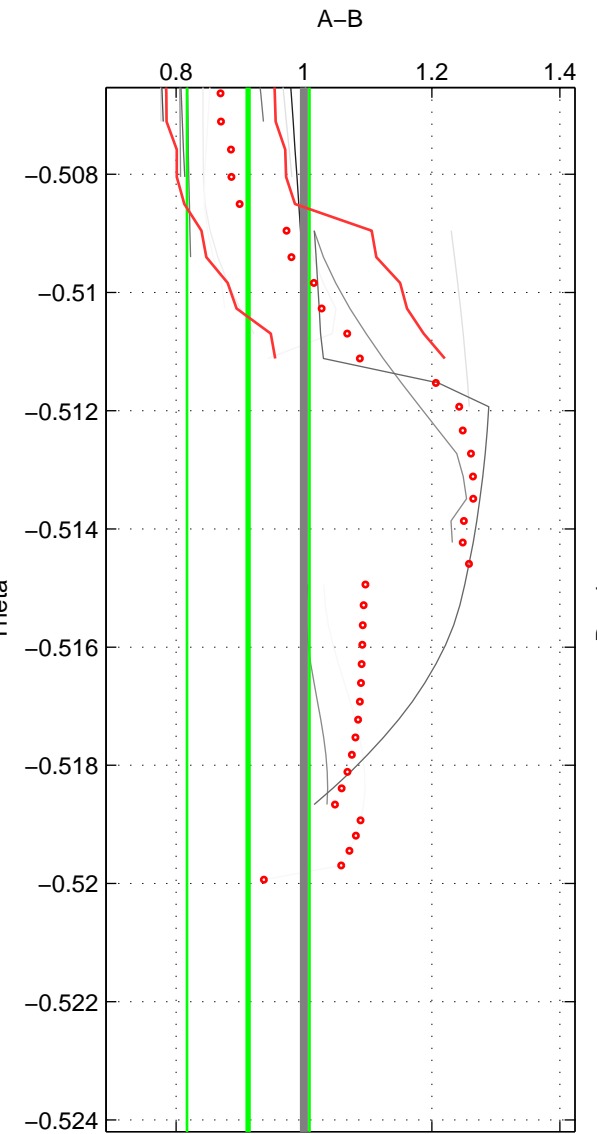

Cruise A (red). Date: Sep 1993 Cruisename: 33-18SN19950803

Cruise B (blue). Date: Aug 2006 Cruisename: 42-18SN20060805

*** "Favourite" values are means of spaces 1 2.

	Offset	O.StDev	Ratio	R.Stdev	Rating
SIGMA:	1.431	0.427	1.114	0.039	3
THETA:	-1.112	1.291	0.913	0.096	3
DEPTH:	0.228	0.163	1.019	0.013	2
FAV.:	0.159	0.859	1.013	0.067	3

Profiles of A: 3
 Profiles of B: 6
 Diff profs : 10
 WMoffset (A-B): 1.4307
 WMoffset stdev: 0.42741
 WMratio (A/B): 1.1143
 WMratio stdev: 0.038814

Quality (1-5): 3

Profiles of A: 3
 Profiles of B: 6
 Diff profs : 11
 WMoffset (A-B): -1.1123
 WMoffset stdev: 1.2905
 WMratio (A/B): 0.91267
 WMratio stdev: 0.095681

Quality (1-5): 3

Profiles of A: 3
 Profiles of B: 5
 Diff profs : 8
 WMoffset (A-B): 0.22754
 WMoffset stdev: 0.16278
 WMratio (A/B): 1.0186
 WMratio stdev: 0.013302

Quality (1-5): 2