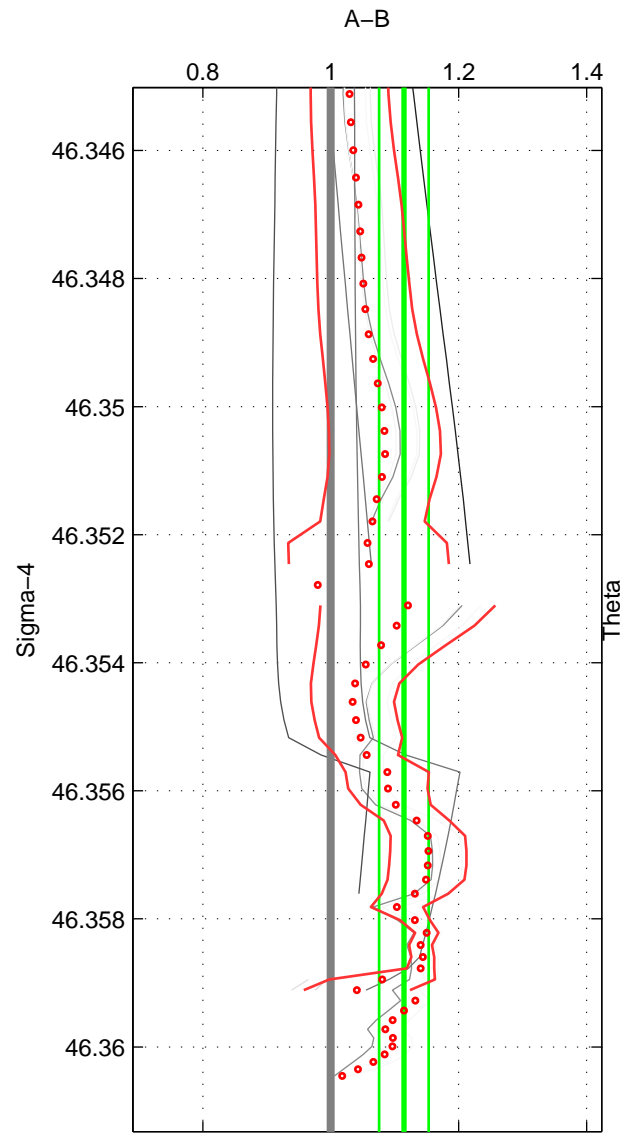

Cruise A (red). Date: Sep 1993 Cruisename: 33-18SN19950803

Cruise B (blue). Date: Aug 2006 Cruisename: 42-18SN20060805

*** "Favourite" values are means of spaces 1 2.

	Offset	O.StDev	Ratio	R.Stdev	Rating
SIGMA:	1.431	0.427	1.114	0.039	3
THETA:	-1.112	1.291	0.913	0.096	3
DEPTH:	0.228	0.163	1.019	0.013	2
FAV.:	0.159	0.859	1.013	0.067	3

Profiles of A: 3
 Profiles of B: 6
 Diff profs : 10
 WMoffset (A-B): 1.4307
 WMoffset stdev: 0.42741
 WMratio (A/B): 1.1143
 WMratio stdev: 0.038814

Quality (1-5): 3

Profiles of A: 3
 Profiles of B: 6
 Diff profs : 11
 WMoffset (A-B): -1.1123
 WMoffset stdev: 1.2905
 WMratio (A/B): 0.91267
 WMratio stdev: 0.095681

Quality (1-5): 3

Profiles of A: 3
 Profiles of B: 5
 Diff profs : 8
 WMoffset (A-B): 0.22754
 WMoffset stdev: 0.16278
 WMratio (A/B): 1.0186
 WMratio stdev: 0.013302

Quality (1-5): 2