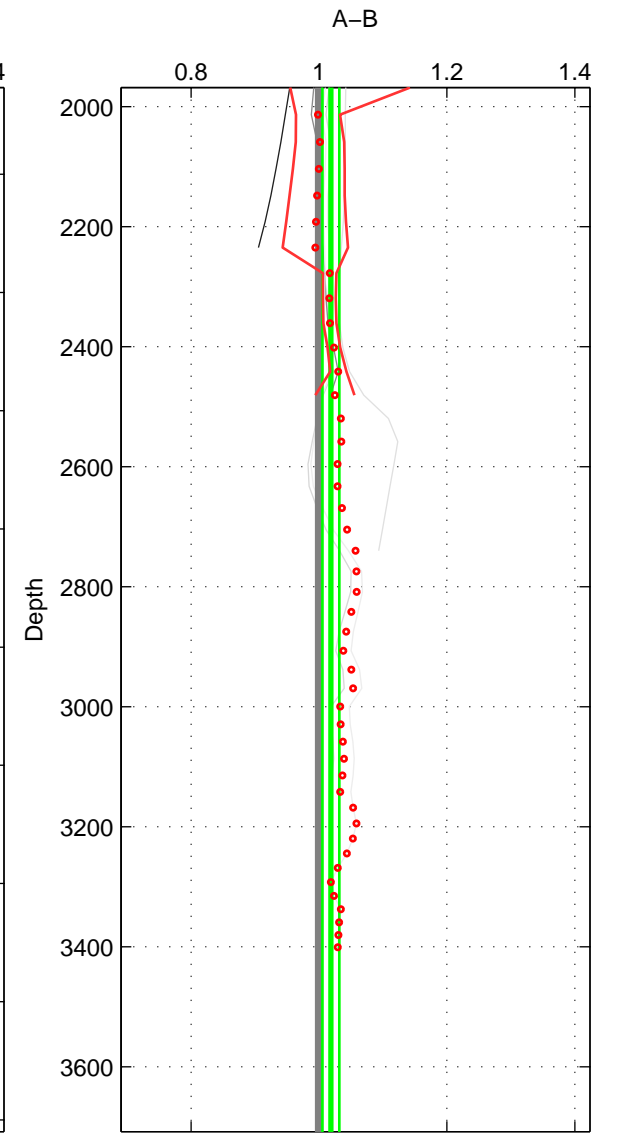

Cruise A (red). Date: Sep 1993 Cruisename: 33-18SN19950803

Cruise B (blue). Date: Aug 2006 Cruisename: 42-18SN20060805

*** "Favourite" values are means of spaces 1 2.

	Offset	O.StDev	Ratio	R.Stdev	Rating
SIGMA:	1.431	0.427	1.114	0.039	3
THETA:	-1.112	1.291	0.913	0.096	3
DEPTH:	0.228	0.163	1.019	0.013	2
FAV.:	0.159	0.859	1.013	0.067	3

Profiles of A: 3
 Profiles of B: 6
 Diff profs : 10
 WMoffset (A-B): 1.4307
 WMoffset stdev: 0.42741
 WMratio (A/B): 1.1143
 WMratio stdev: 0.038814

Quality (1-5): 3

Profiles of A: 3
 Profiles of B: 6
 Diff profs : 11
 WMoffset (A-B): -1.1123
 WMoffset stdev: 1.2905
 WMratio (A/B): 0.91267
 WMratio stdev: 0.095681

Quality (1-5): 3

Profiles of A: 3
 Profiles of B: 5
 Diff profs : 8
 WMoffset (A-B): 0.22754
 WMoffset stdev: 0.16278
 WMratio (A/B): 1.0186
 WMratio stdev: 0.013302

Quality (1-5): 2