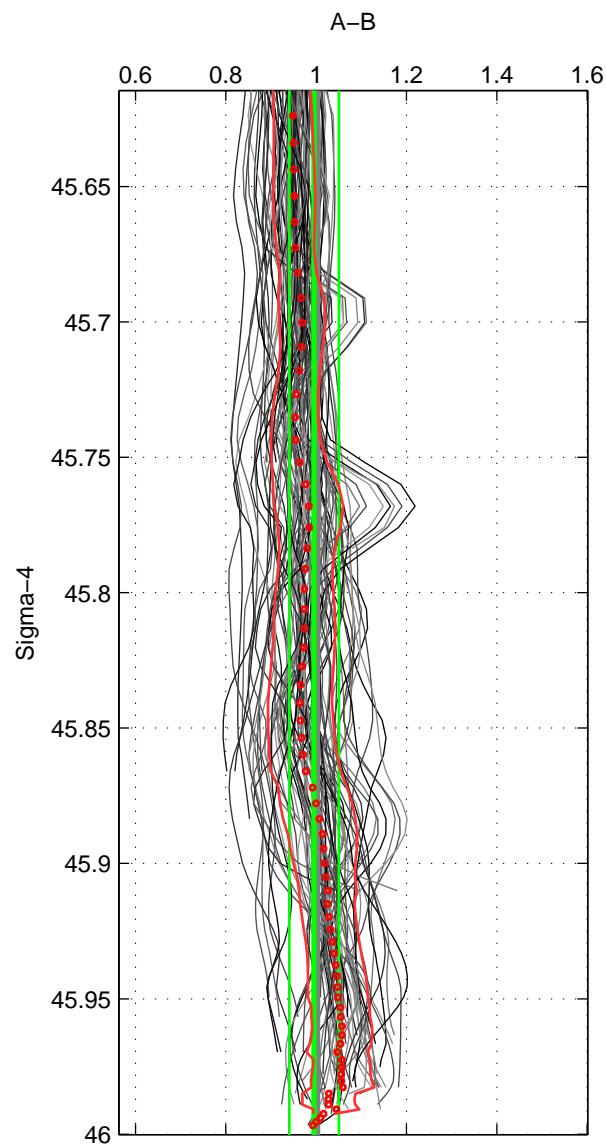

Cruise A (red). Date: May 2004 Cruisename: 195-18HU20040515

Cruise B (blue). Date: Jun 2006 Cruisename: 197-18HU20060524

*** "Favourite" values are means of spaces 1 2 3.

	Offset	O.StDev	Ratio	R.Stdev	Rating
SIGMA:	-0.014	0.579	0.995	0.055	5
THETA:	0.037	0.511	1.001	0.050	5
DEPTH:	0.083	0.734	1.001	0.069	5
FAV.:	0.035	0.608	0.999	0.058	5

Profiles of A: 17
 Profiles of B: 17
 Diff profs: 96
 WMoffset (A-B): -0.014265
 WMoffset stdev: 0.57909
 WMratio (A/B): 0.99541
 WMratio stdev: 0.054816

Quality (1-5): 5

Profiles of A: 17
 Profiles of B: 17
 Diff profs: 96
 WMoffset (A-B): 0.037115
 WMoffset stdev: 0.51099
 WMratio (A/B): 1.0006
 WMratio stdev: 0.050081

Quality (1-5): 5

Profiles of A: 17
 Profiles of B: 17
 Diff profs: 96
 WMoffset (A-B): 0.082722
 WMoffset stdev: 0.73384
 WMratio (A/B): 1.0012
 WMratio stdev: 0.068604

Quality (1-5): 5