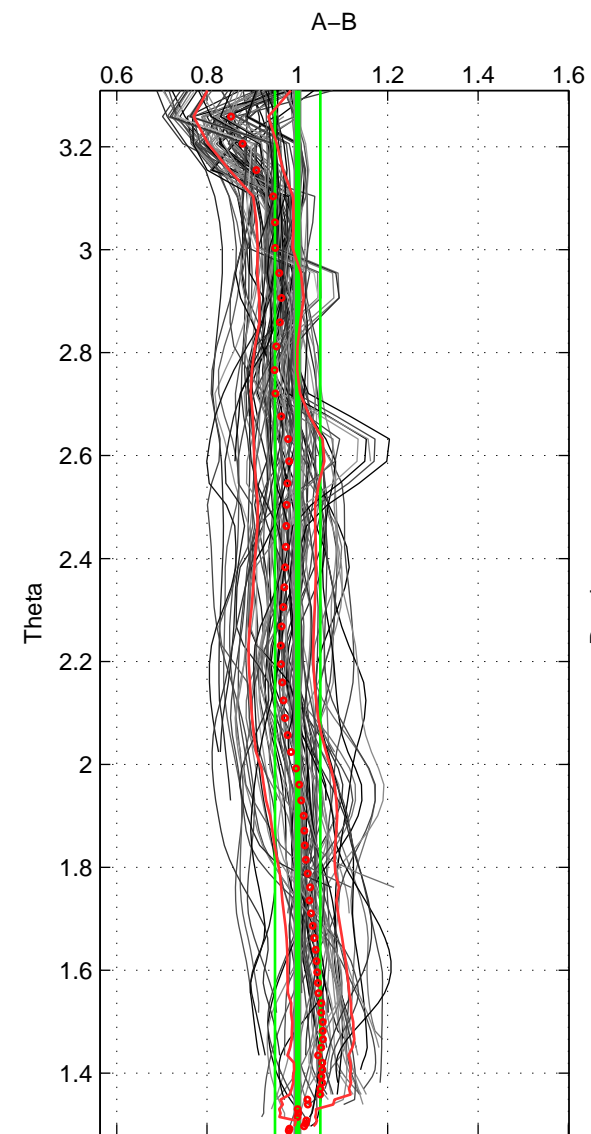

Cruise A (red). Date: May 2004 Cruisename: 195-18HU20040515

Cruise B (blue). Date: Jun 2006 Cruisename: 197-18HU20060524

*** "Favourite" values are means of spaces 1 2 3.

	Offset	O.StDev	Ratio	R.Stdev	Rating
SIGMA:	-0.014	0.579	0.995	0.055	5
THETA:	0.037	0.511	1.001	0.050	5
DEPTH:	0.083	0.734	1.001	0.069	5
FAV.:	0.035	0.608	0.999	0.058	5

Profiles of A: 17
 Profiles of B: 17
 Diff profs: 96
 WMoffset (A-B): -0.014265
 WMoffset stdev: 0.57909
 WMratio (A/B): 0.99541
 WMratio stdev: 0.054816

Quality (1-5): 5

Profiles of A: 17
 Profiles of B: 17
 Diff profs: 96
 WMoffset (A-B): 0.037115
 WMoffset stdev: 0.51099
 WMratio (A/B): 1.0006
 WMratio stdev: 0.050081

Quality (1-5): 5

Profiles of A: 17
 Profiles of B: 17
 Diff profs: 96
 WMoffset (A-B): 0.082722
 WMoffset stdev: 0.73384
 WMratio (A/B): 1.0012
 WMratio stdev: 0.068604

Quality (1-5): 5