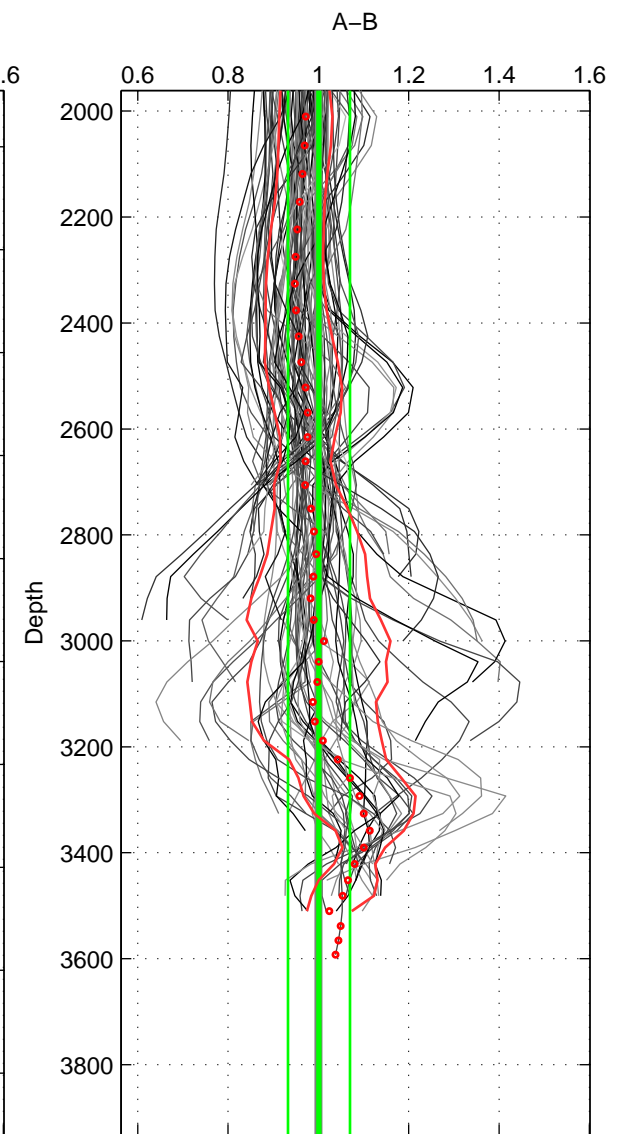

Cruise A (red). Date: May 2004 Cruisename: 195-18HU20040515

Cruise B (blue). Date: Jun 2006 Cruisename: 197-18HU20060524

*** "Favourite" values are means of spaces 1 2 3.

	Offset	O.StDev	Ratio	R.Stdev	Rating
SIGMA:	-0.014	0.579	0.995	0.055	5
THETA:	0.037	0.511	1.001	0.050	5
DEPTH:	0.083	0.734	1.001	0.069	5
FAV.:	0.035	0.608	0.999	0.058	5

Profiles of A: 17
 Profiles of B: 17
 Diff profs: 96
 WMoffset (A-B): -0.014265
 WMoffset stdev: 0.57909
 WMratio (A/B): 0.99541
 WMratio stdev: 0.054816

Quality (1-5): 5

Profiles of A: 17
 Profiles of B: 17
 Diff profs: 96
 WMoffset (A-B): 0.037115
 WMoffset stdev: 0.51099
 WMratio (A/B): 1.0006
 WMratio stdev: 0.050081

Quality (1-5): 5

Profiles of A: 17
 Profiles of B: 17
 Diff profs: 96
 WMoffset (A-B): 0.082722
 WMoffset stdev: 0.73384
 WMratio (A/B): 1.0012
 WMratio stdev: 0.068604

Quality (1-5): 5