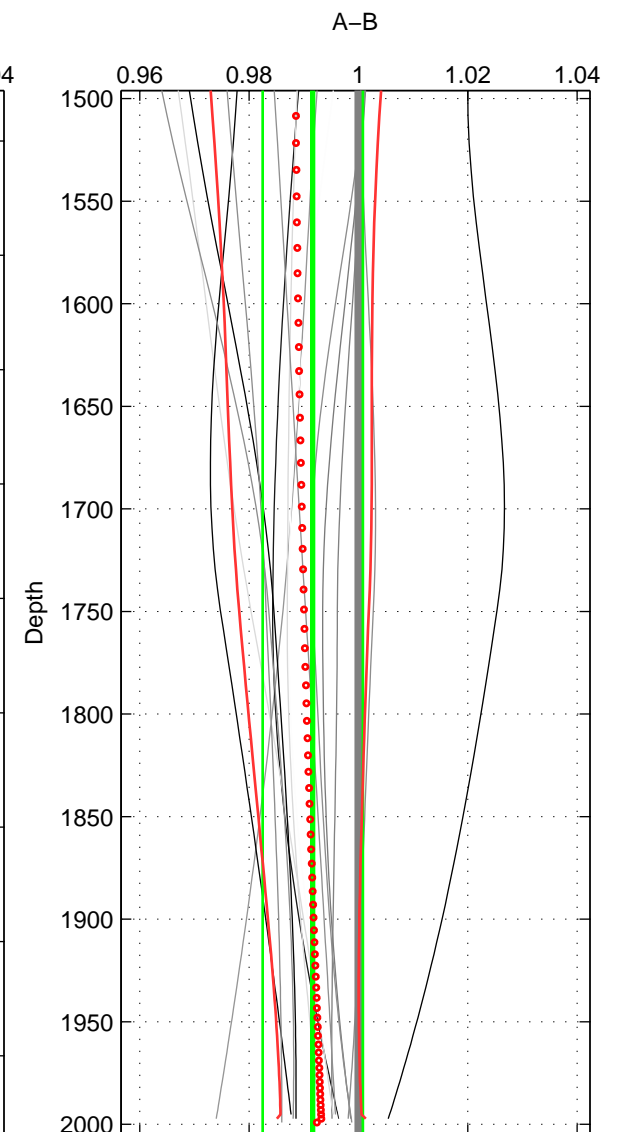

Cruise A (red). Date: Jun 1997 Cruisename: 681-49UP19970530

Cruise B (blue). Date: Jun 2005 Cruisename: 707-49UP20050615

*** "Favourite" values are means of spaces 1 2 3.

	Offset	O.StDev	Ratio	R.Stdev	Rating
SIGMA:	-1.513	1.158	0.991	0.007	4
THETA:	-1.696	1.036	0.990	0.006	4
DEPTH:	-1.380	1.483	0.992	0.009	4
FAV.:	-1.529	1.226	0.991	0.008	4

Profiles of A: 8
 Profiles of B: 18
 Diff profs: 15
 WMoffset (A-B): -1.5127
 WMoffset stdev: 1.1577
 WMratio (A/B): 0.99073
 WMratio stdev: 0.0071147

Quality (1-5): 4

Profiles of A: 8
 Profiles of B: 18
 Diff profs: 15
 WMoffset (A-B): -1.6956
 WMoffset stdev: 1.0355
 WMratio (A/B): 0.98955
 WMratio stdev: 0.0063957

Quality (1-5): 4

Profiles of A: 8
 Profiles of B: 18
 Diff profs: 15
 WMoffset (A-B): -1.38
 WMoffset stdev: 1.4834
 WMratio (A/B): 0.99166
 WMratio stdev: 0.0091498

Quality (1-5): 4