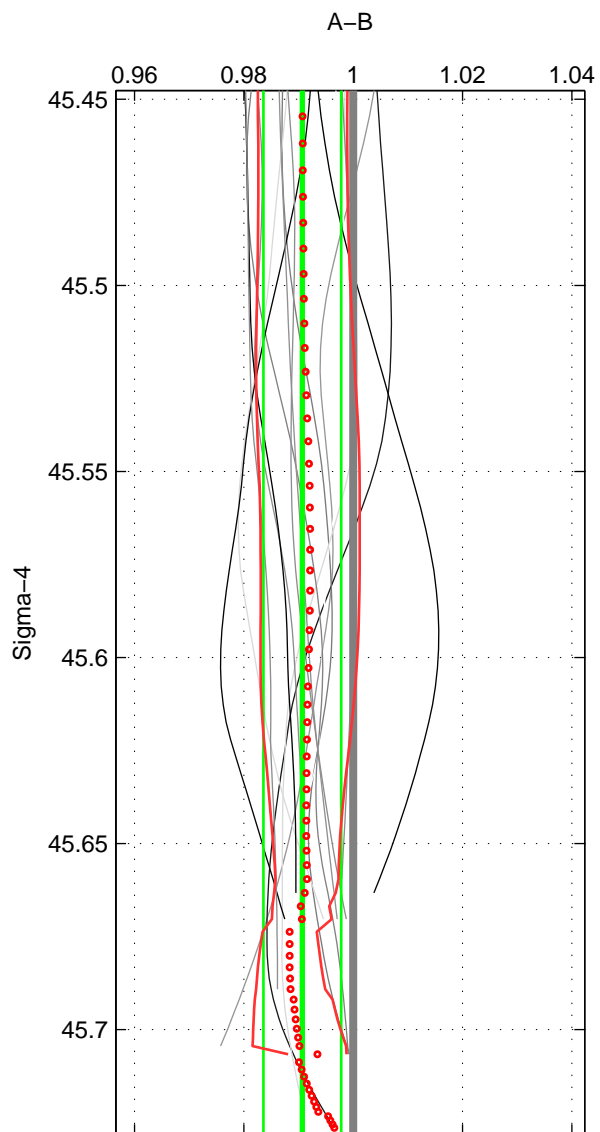

Cruise A (red). Date: Jun 1997 Cruisename: 681-49UP19970530

Cruise B (blue). Date: Jun 2005 Cruisename: 707-49UP20050615

*** "Favourite" values are means of spaces 1 2 3.

	Offset	O.StDev	Ratio	R.Stdev	Rating
SIGMA:	-1.513	1.158	0.991	0.007	4
THETA:	-1.696	1.036	0.990	0.006	4
DEPTH:	-1.380	1.483	0.992	0.009	4
FAV.:	-1.529	1.226	0.991	0.008	4

Profiles of A: 8
 Profiles of B: 18
 Diff profs: 15
 WMoffset (A-B): -1.5127
 WMoffset stdev: 1.1577
 WMratio (A/B): 0.99073
 WMratio stdev: 0.0071147

Quality (1-5): 4

Profiles of A: 8
 Profiles of B: 18
 Diff profs: 15
 WMoffset (A-B): -1.6956
 WMoffset stdev: 1.0355
 WMratio (A/B): 0.98955
 WMratio stdev: 0.0063957

Quality (1-5): 4

Profiles of A: 8
 Profiles of B: 18
 Diff profs: 15
 WMoffset (A-B): -1.38
 WMoffset stdev: 1.4834
 WMratio (A/B): 0.99166
 WMratio stdev: 0.0091498

Quality (1-5): 4