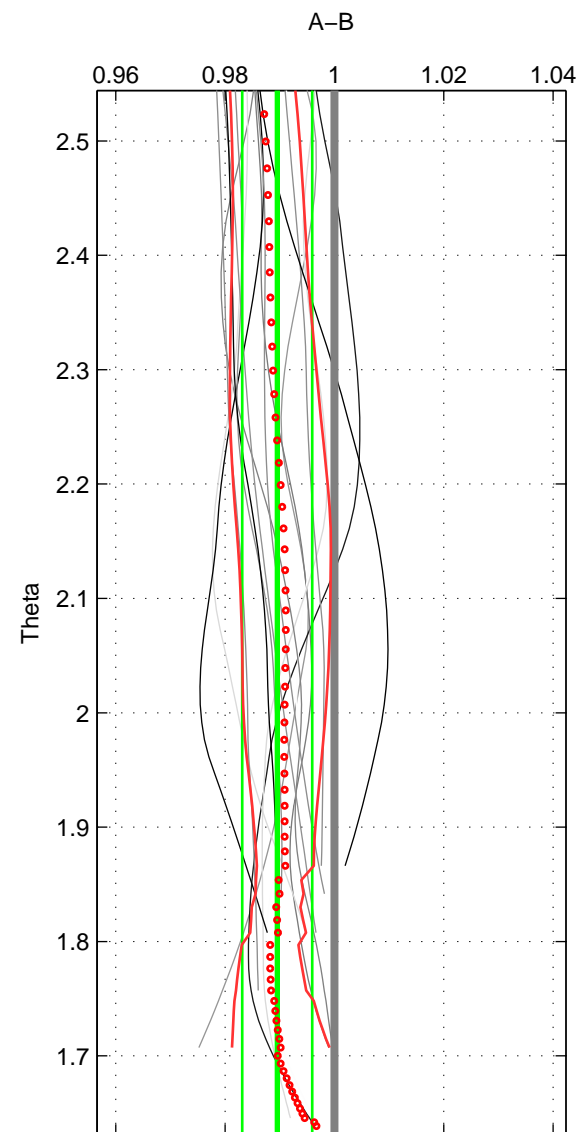

Cruise A (red). Date: Jun 1997 Cruisename: 681-49UP19970530

Cruise B (blue). Date: Jun 2005 Cruisename: 707-49UP20050615

*** "Favourite" values are means of spaces 1 2 3.

	Offset	O.StDev	Ratio	R.Stdev	Rating
SIGMA:	-1.513	1.158	0.991	0.007	4
THETA:	-1.696	1.036	0.990	0.006	4
DEPTH:	-1.380	1.483	0.992	0.009	4
FAV.:	-1.529	1.226	0.991	0.008	4

Profiles of A: 8
 Profiles of B: 18
 Diff profs: 15
 WMoffset (A-B): -1.5127
 WMoffset stdev: 1.1577
 WMratio (A/B): 0.99073
 WMratio stdev: 0.0071147

Quality (1-5): 4

Profiles of A: 8
 Profiles of B: 18
 Diff profs: 15
 WMoffset (A-B): -1.6956
 WMoffset stdev: 1.0355
 WMratio (A/B): 0.98955
 WMratio stdev: 0.0063957

Quality (1-5): 4

Profiles of A: 8
 Profiles of B: 18
 Diff profs: 15
 WMoffset (A-B): -1.38
 WMoffset stdev: 1.4834
 WMratio (A/B): 0.99166
 WMratio stdev: 0.0091498

Quality (1-5): 4