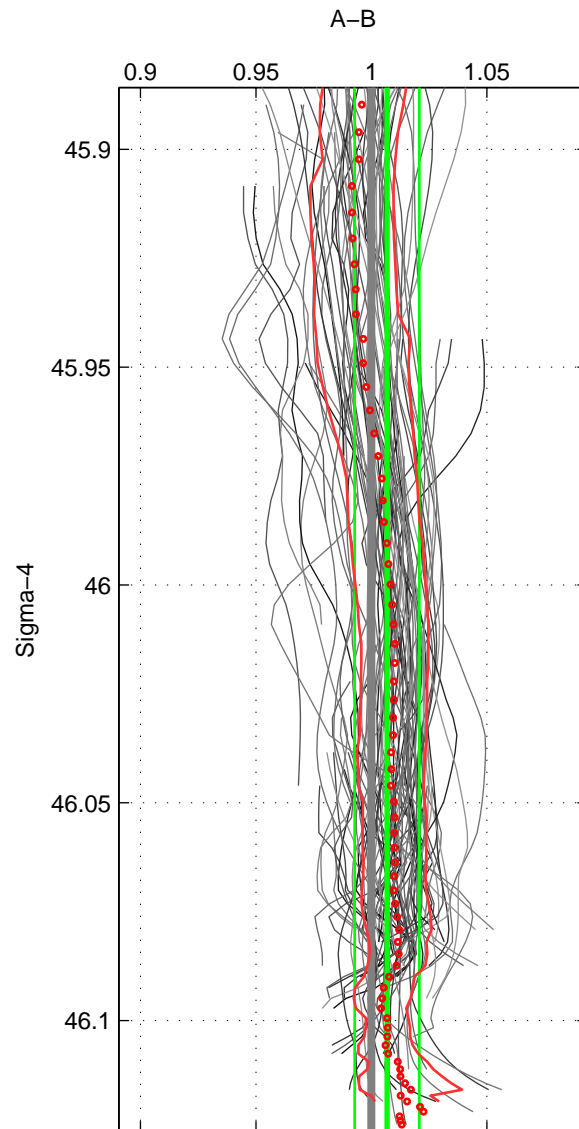

Cruise A (red). Date: Feb 2005 Cruisename: 254-33RO20050111

Cruise B (blue). Date: Apr 1995 Cruisename: 320-74JC19950320

\*\*\* "Favourite" values are means of spaces 1 2 3.

	Offset	O.StDev	Ratio	R.Stdev	Rating
SIGMA:	0.769	1.680	1.007	0.014	5
THETA:	0.797	1.673	1.007	0.014	5
DEPTH:	0.990	1.881	1.008	0.015	5
FAV.:	0.852	1.745	1.007	0.014	5

Profiles of A: 19  
 Profiles of B: 31  
 Diff profs : 96  
 WMoffset (A-B): 0.76908  
 WMoffset stdev: 1.6799  
 WMratio (A/B): 1.0068  
 WMratio stdev: 0.014012

Quality (1-5): 5

Profiles of A: 19  
 Profiles of B: 31  
 Diff profs : 96  
 WMoffset (A-B): 0.79686  
 WMoffset stdev: 1.6725  
 WMratio (A/B): 1.007  
 WMratio stdev: 0.013962

Quality (1-5): 5

Profiles of A: 19  
 Profiles of B: 31  
 Diff profs : 100  
 WMoffset (A-B): 0.99025  
 WMoffset stdev: 1.8812  
 WMratio (A/B): 1.0083  
 WMratio stdev: 0.015437

Quality (1-5): 5