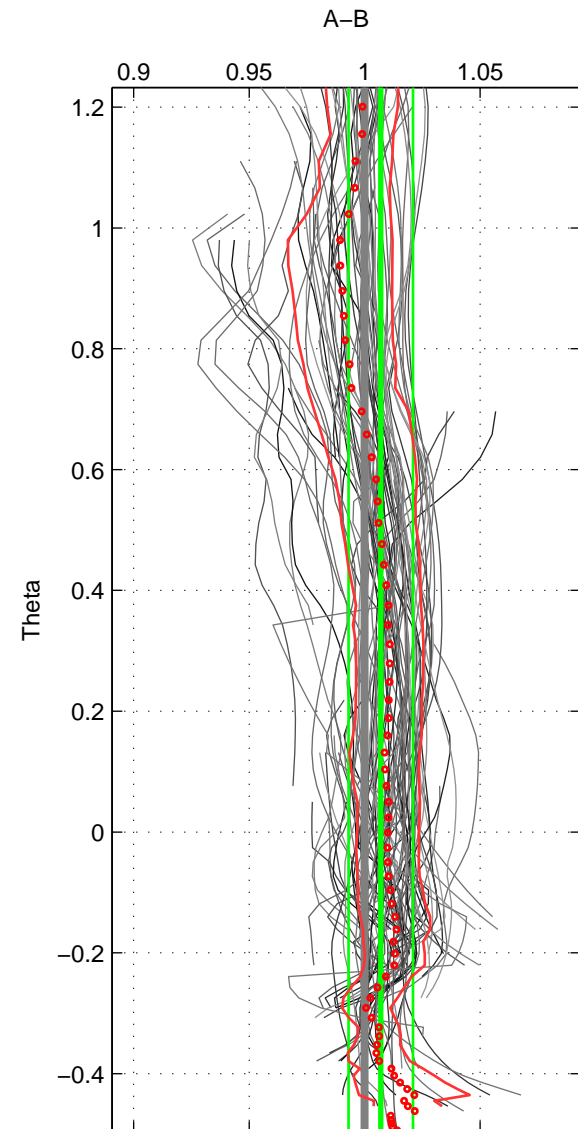

Cruise A (red). Date: Feb 2005 Cruisename: 254-33RO20050111

Cruise B (blue). Date: Apr 1995 Cruisename: 320-74JC19950320

\*\*\* "Favourite" values are means of spaces 1 2 3.

	Offset	O.StDev	Ratio	R.Stdev	Rating
SIGMA:	0.769	1.680	1.007	0.014	5
THETA:	0.797	1.673	1.007	0.014	5
DEPTH:	0.990	1.881	1.008	0.015	5
FAV.:	0.852	1.745	1.007	0.014	5

Profiles of A: 19  
 Profiles of B: 31  
 Diff profs : 96  
 WMoffset (A-B): 0.76908  
 WMoffset stdev: 1.6799  
 WMratio (A/B): 1.0068  
 WMratio stdev: 0.014012

Quality (1-5): 5

Profiles of A: 19  
 Profiles of B: 31  
 Diff profs : 96  
 WMoffset (A-B): 0.79686  
 WMoffset stdev: 1.6725  
 WMratio (A/B): 1.007  
 WMratio stdev: 0.013962

Quality (1-5): 5

Profiles of A: 19  
 Profiles of B: 31  
 Diff profs : 100  
 WMoffset (A-B): 0.99025  
 WMoffset stdev: 1.8812  
 WMratio (A/B): 1.0083  
 WMratio stdev: 0.015437

Quality (1-5): 5