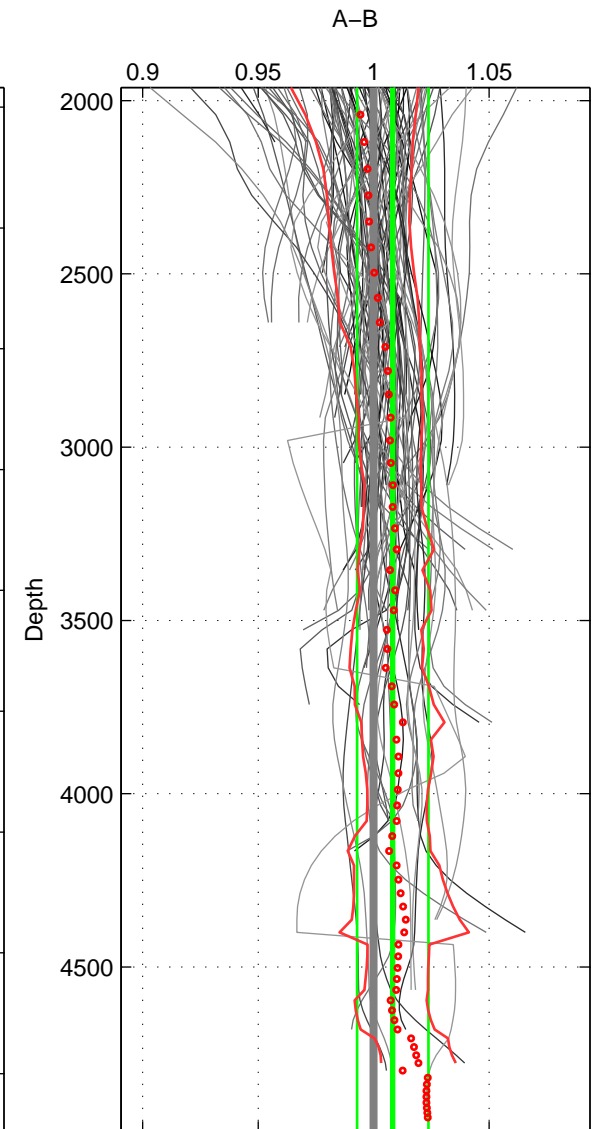

Cruise A (red). Date: Feb 2005 Cruisename: 254-33RO20050111

Cruise B (blue). Date: Apr 1995 Cruisename: 320-74JC19950320

\*\*\* "Favourite" values are means of spaces 1 2 3.

	Offset	O.StDev	Ratio	R.Stdev	Rating
SIGMA:	0.769	1.680	1.007	0.014	5
THETA:	0.797	1.673	1.007	0.014	5
DEPTH:	0.990	1.881	1.008	0.015	5
FAV.:	0.852	1.745	1.007	0.014	5

Profiles of A: 19  
 Profiles of B: 31  
 Diff profs : 96  
 WMoffset (A-B): 0.76908  
 WMoffset stdev: 1.6799  
 WMratio (A/B): 1.0068  
 WMratio stdev: 0.014012

Quality (1-5): 5

Profiles of A: 19  
 Profiles of B: 31  
 Diff profs : 96  
 WMoffset (A-B): 0.79686  
 WMoffset stdev: 1.6725  
 WMratio (A/B): 1.007  
 WMratio stdev: 0.013962

Quality (1-5): 5

Profiles of A: 19  
 Profiles of B: 31  
 Diff profs : 100  
 WMoffset (A-B): 0.99025  
 WMoffset stdev: 1.8812  
 WMratio (A/B): 1.0083  
 WMratio stdev: 0.015437

Quality (1-5): 5