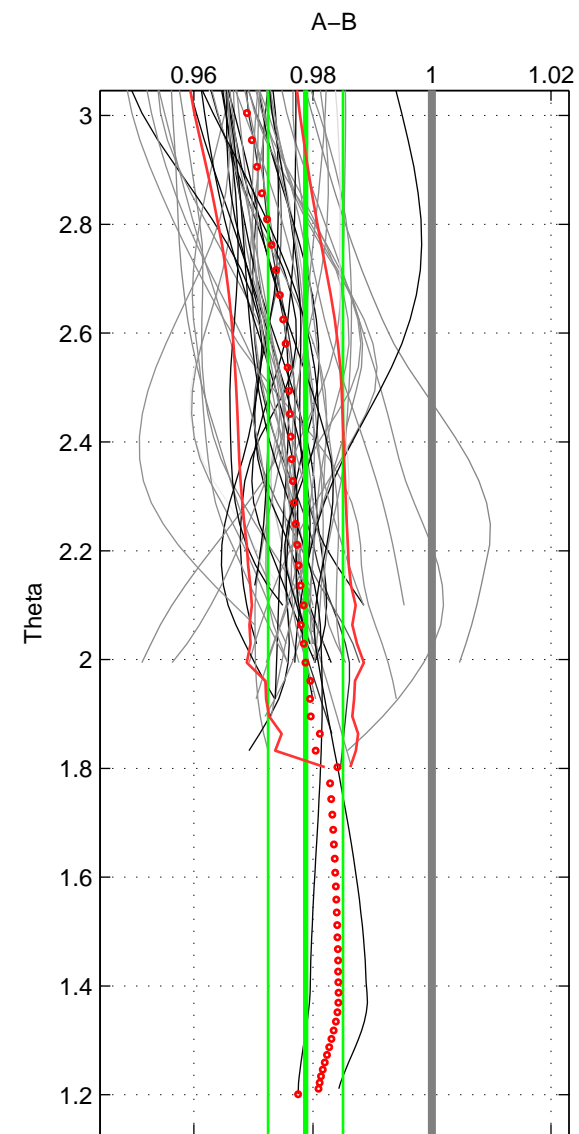

Cruise A (red). Date: Jan 2005 Cruisename: 667-49UF20050118
 Cruise B (blue). Date: Feb 2008 Cruisename: 717-49UP20080122

*** "Favourite" values are means of spaces 1 2.

	Offset	O.StDev	Ratio	R.Stdev	Rating
SIGMA:	-3.168	1.264	0.977	0.009	5
THETA:	-2.927	0.853	0.979	0.006	5
DEPTH:	-2.444	0.351	0.982	0.002	3
FAV.:	-3.047	1.059	0.978	0.008	5

Profiles of A: 34
 Profiles of B: 19
 Diff profs : 53
 WMoffset (A-B): -3.1676
 WMoffset stdev: 1.2643
 WMratio (A/B): 0.97713
 WMratio stdev: 0.0091176

Quality (1-5): 5

Profiles of A: 34
 Profiles of B: 19
 Diff profs : 53
 WMoffset (A-B): -2.9272
 WMoffset stdev: 0.85269
 WMratio (A/B): 0.97877
 WMratio stdev: 0.0062863

Quality (1-5): 5

Profiles of A: 34
 Profiles of B: 19
 Diff profs : 53
 WMoffset (A-B): -2.4439
 WMoffset stdev: 0.35051
 WMratio (A/B): 0.98229
 WMratio stdev: 0.0021488

Quality (1-5): 3

Please note that statistics are bad.