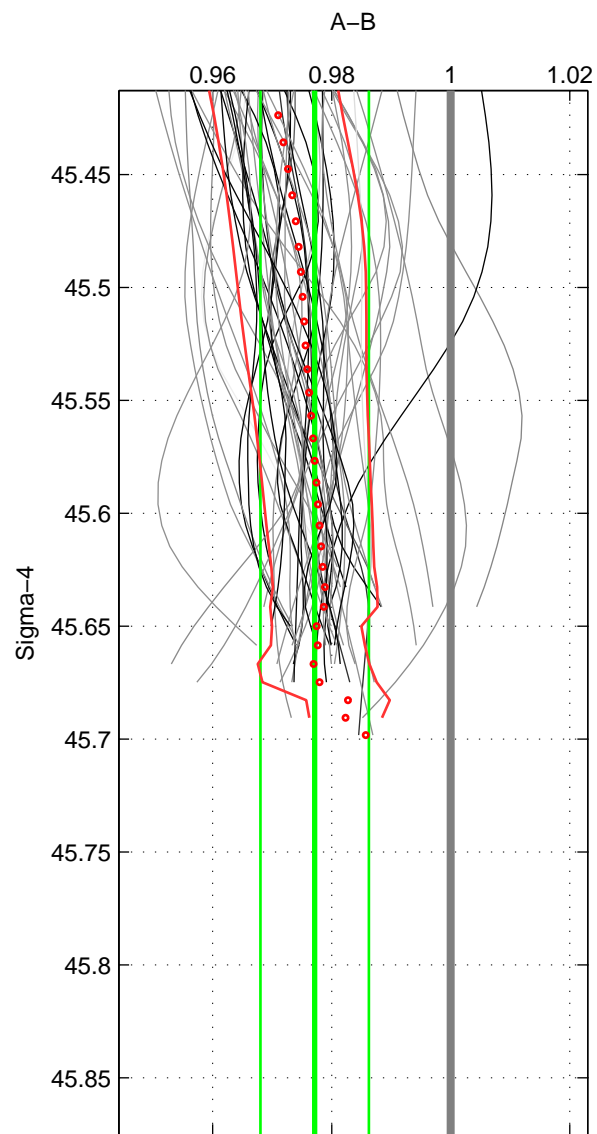

Cruise A (red). Date: Jan 2005 Cruisename: 667-49UF20050118
 Cruise B (blue). Date: Feb 2008 Cruisename: 717-49UP20080122

*** "Favourite" values are means of spaces 1 2.

	Offset	O.StDev	Ratio	R.Stdev	Rating
SIGMA:	-3.168	1.264	0.977	0.009	5
THETA:	-2.927	0.853	0.979	0.006	5
DEPTH:	-2.444	0.351	0.982	0.002	3
FAV.:	-3.047	1.059	0.978	0.008	5

Profiles of A: 34
 Profiles of B: 19
 Diff profs : 53
 WMoffset (A-B): -3.1676
 WMoffset stdev: 1.2643
 WMratio (A/B): 0.97713
 WMratio stdev: 0.0091176

Quality (1-5): 5

Profiles of A: 34
 Profiles of B: 19
 Diff profs : 53
 WMoffset (A-B): -2.9272
 WMoffset stdev: 0.85269
 WMratio (A/B): 0.97877
 WMratio stdev: 0.0062863

Quality (1-5): 5

Profiles of A: 34
 Profiles of B: 19
 Diff profs : 53
 WMoffset (A-B): -2.4439
 WMoffset stdev: 0.35051
 WMratio (A/B): 0.98229
 WMratio stdev: 0.0021488

Quality (1-5): 3

Please note that statistics are bad.