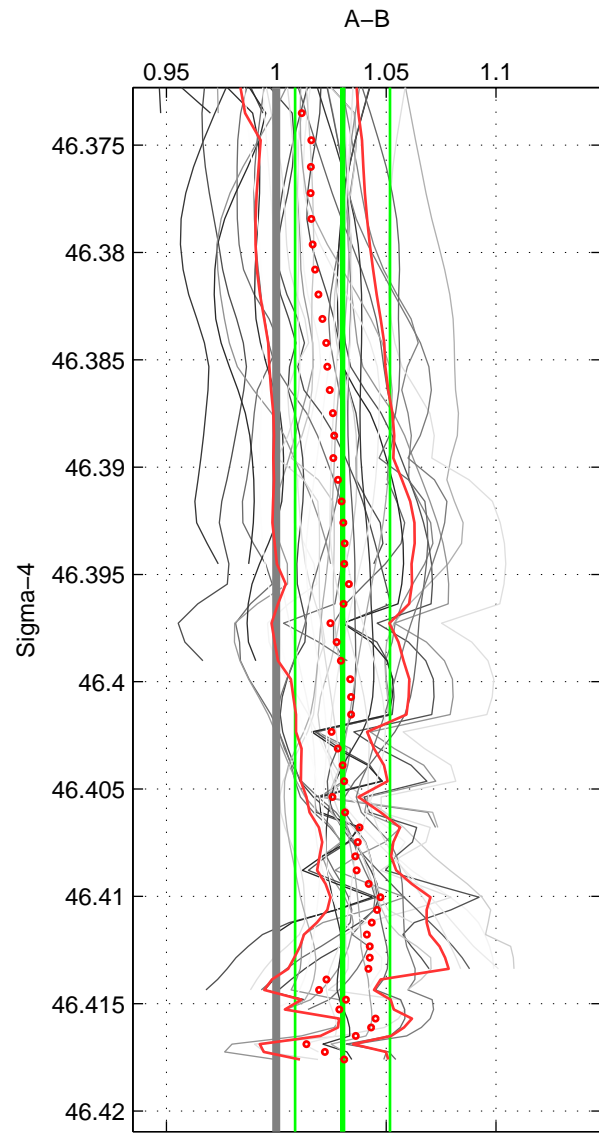

Cruise A (red). Date: Jul 1987 Cruisename: 2-06AQ19870704

Cruise B (blue). Date: Aug 2007 Cruisename: 6-06AQ20070728

*** "Favourite" values are means of spaces 1 2 3.

	Offset	O.StDev	Ratio	R.Stdev	Rating
SIGMA:	0.324	0.230	1.030	0.022	5
THETA:	0.226	0.239	1.021	0.022	5
DEPTH:	0.491	0.138	1.044	0.013	5
FAV.:	0.347	0.203	1.032	0.019	5

Profiles of A: 9
 Profiles of B: 8
 Diff profs: 40
 WMoffset (A-B): 0.32428
 WMoffset stdev: 0.22994
 WMratio (A/B): 1.0302
 WMratio stdev: 0.021618

Quality (1-5): 5

Profiles of A: 9
 Profiles of B: 8
 Diff profs: 40
 WMoffset (A-B): 0.2265
 WMoffset stdev: 0.23946
 WMratio (A/B): 1.0211
 WMratio stdev: 0.022245

Quality (1-5): 5

Profiles of A: 9
 Profiles of B: 8
 Diff profs: 40
 WMoffset (A-B): 0.49077
 WMoffset stdev: 0.13847
 WMratio (A/B): 1.044
 WMratio stdev: 0.012686

Quality (1-5): 5