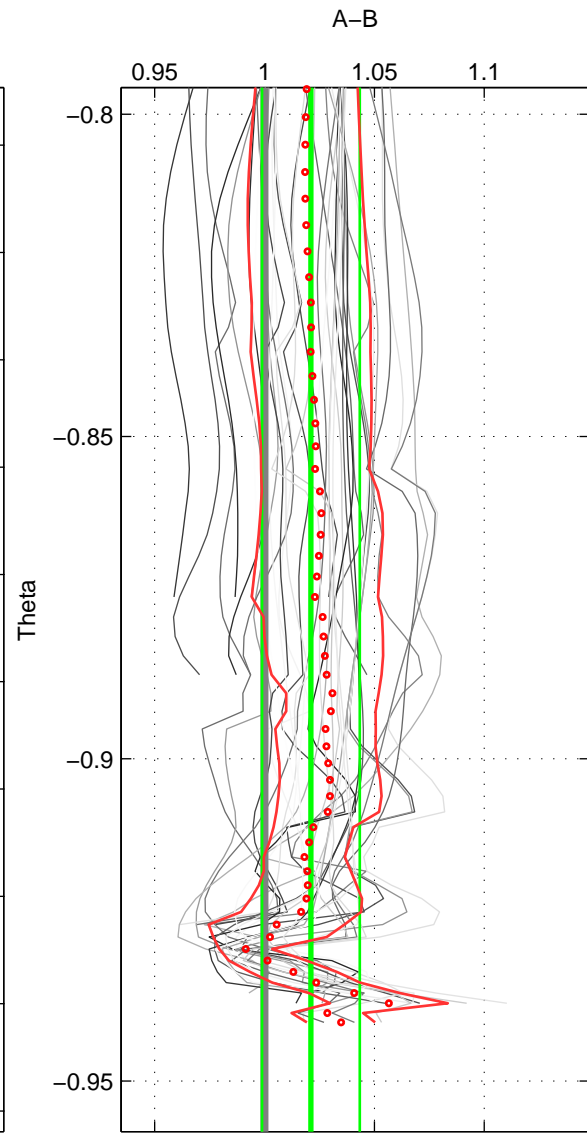

Cruise A (red). Date: Jul 1987 Cruisename: 2-06AQ19870704

Cruise B (blue). Date: Aug 2007 Cruisename: 6-06AQ20070728

*** "Favourite" values are means of spaces 1 2 3.

	Offset	O.StDev	Ratio	R.Stdev	Rating
SIGMA:	0.324	0.230	1.030	0.022	5
THETA:	0.226	0.239	1.021	0.022	5
DEPTH:	0.491	0.138	1.044	0.013	5
FAV.:	0.347	0.203	1.032	0.019	5

Profiles of A: 9
 Profiles of B: 8
 Diff profs: 40
 WMoffset (A-B): 0.32428
 WMoffset stdev: 0.22994
 WMratio (A/B): 1.0302
 WMratio stdev: 0.021618

Quality (1-5): 5

Profiles of A: 9
 Profiles of B: 8
 Diff profs: 40
 WMoffset (A-B): 0.2265
 WMoffset stdev: 0.23946
 WMratio (A/B): 1.0211
 WMratio stdev: 0.022245

Quality (1-5): 5

Profiles of A: 9
 Profiles of B: 8
 Diff profs: 40
 WMoffset (A-B): 0.49077
 WMoffset stdev: 0.13847
 WMratio (A/B): 1.044
 WMratio stdev: 0.012686

Quality (1-5): 5