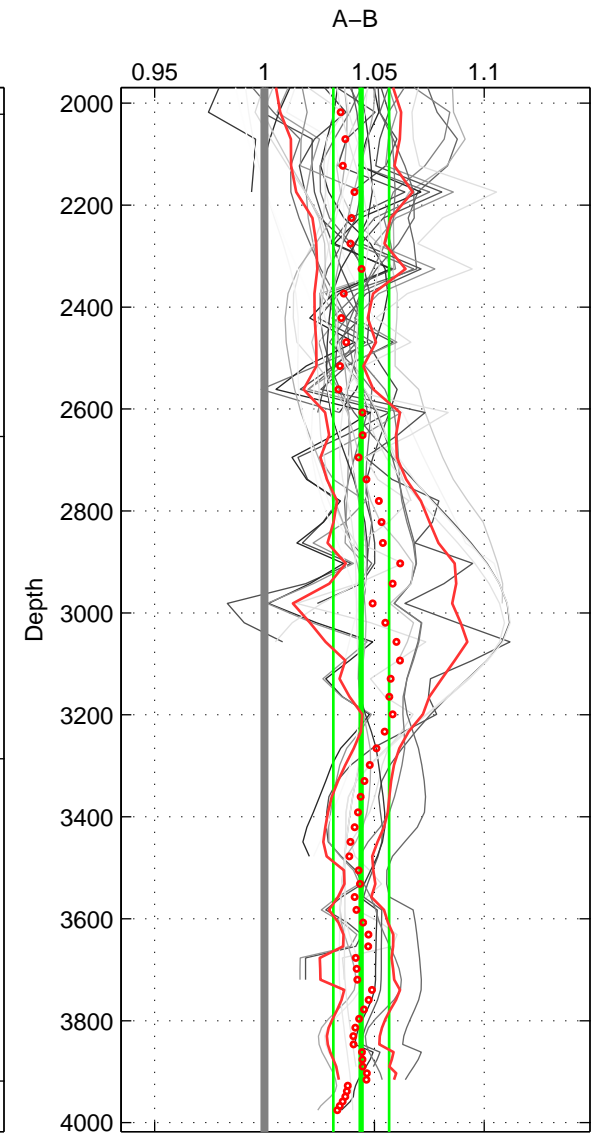

Cruise A (red). Date: Jul 1987 Cruisename: 2-06AQ19870704

Cruise B (blue). Date: Aug 2007 Cruisename: 6-06AQ20070728

*** "Favourite" values are means of spaces 1 2 3.

	Offset	O.StDev	Ratio	R.Stdev	Rating
SIGMA:	0.324	0.230	1.030	0.022	5
THETA:	0.226	0.239	1.021	0.022	5
DEPTH:	0.491	0.138	1.044	0.013	5
FAV.:	0.347	0.203	1.032	0.019	5

Profiles of A: 9
 Profiles of B: 8
 Diff profs: 40
 WMoffset (A-B): 0.32428
 WMoffset stdev: 0.22994
 WMratio (A/B): 1.0302
 WMratio stdev: 0.021618

Quality (1-5): 5

Profiles of A: 9
 Profiles of B: 8
 Diff profs: 40
 WMoffset (A-B): 0.2265
 WMoffset stdev: 0.23946
 WMratio (A/B): 1.0211
 WMratio stdev: 0.022245

Quality (1-5): 5

Profiles of A: 9
 Profiles of B: 8
 Diff profs: 40
 WMoffset (A-B): 0.49077
 WMoffset stdev: 0.13847
 WMratio (A/B): 1.044
 WMratio stdev: 0.012686

Quality (1-5): 5