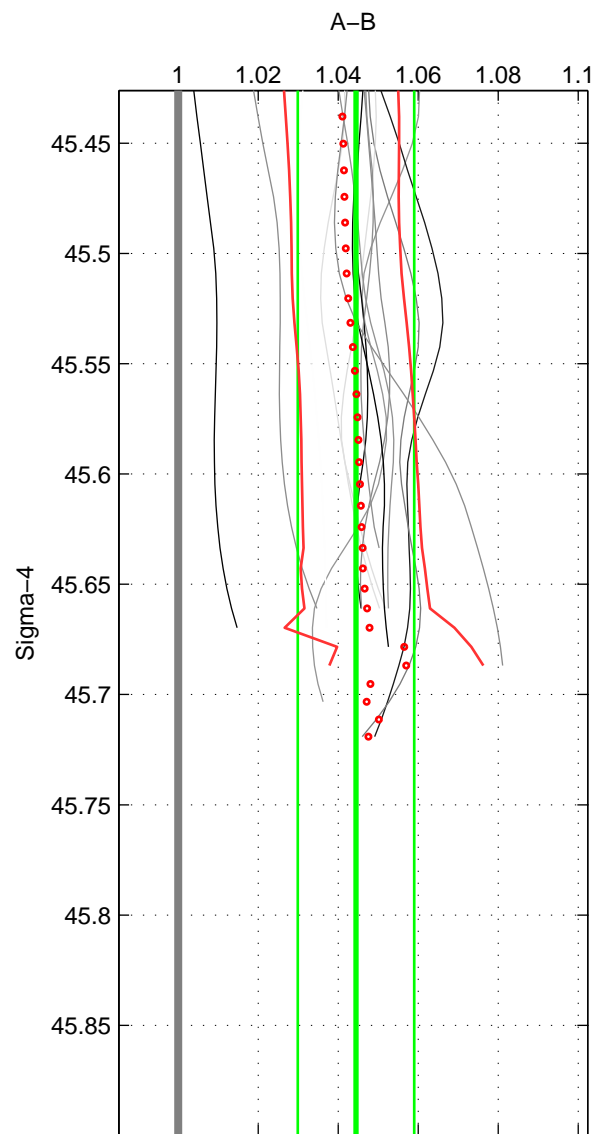

Cruise A (red). Date: Jun 1997 Cruisename: 681-49UP19970530
 Cruise B (blue). Date: May 2000 Cruisename: 689-49UP20000420

*** "Favourite" values are means of spaces 1 2.

	Offset	O.StDev	Ratio	R.Stdev	Rating
SIGMA:	6.666	2.170	1.044	0.015	4
THETA:	6.459	2.096	1.043	0.014	4
DEPTH:	7.019	0.268	1.046	0.001	3
FAV.:	6.562	2.133	1.044	0.014	4

Profiles of A: 7
 Profiles of B: 19
 Diff profs : 14
 WMoffset (A-B): 6.6661
 WMoffset stdev: 2.1699
 WMratio (A/B): 1.0444
 WMratio stdev: 0.014574

Quality (1-5): 4

Profiles of A: 7
 Profiles of B: 19
 Diff profs : 14
 WMoffset (A-B): 6.4586
 WMoffset stdev: 2.0959
 WMratio (A/B): 1.0432
 WMratio stdev: 0.014205

Quality (1-5): 4

Profiles of A: 7
 Profiles of B: 19
 Diff profs : 14
 WMoffset (A-B): 7.0195
 WMoffset stdev: 0.26779
 WMratio (A/B): 1.0461
 WMratio stdev: 0.001258

Quality (1-5): 3

Please note that statistics are bad.