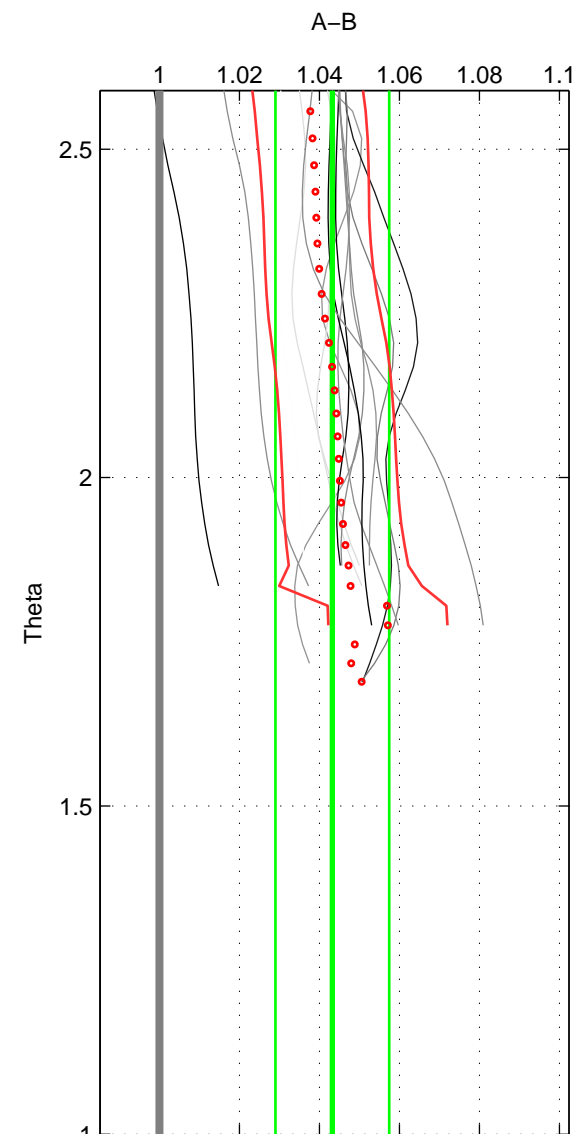

Cruise A (red). Date: Jun 1997 Cruisename: 681-49UP19970530
 Cruise B (blue). Date: May 2000 Cruisename: 689-49UP20000420

*** "Favourite" values are means of spaces 1 2.

	Offset	O.StDev	Ratio	R.Stdev	Rating
SIGMA:	6.666	2.170	1.044	0.015	4
THETA:	6.459	2.096	1.043	0.014	4
DEPTH:	7.019	0.268	1.046	0.001	3
FAV.:	6.562	2.133	1.044	0.014	4

Profiles of A: 7
 Profiles of B: 19
 Diff profs : 14
 WMoffset (A-B): 6.6661
 WMoffset stdev: 2.1699
 WMratio (A/B): 1.0444
 WMratio stdev: 0.014574

Quality (1-5): 4

Profiles of A: 7
 Profiles of B: 19
 Diff profs : 14
 WMoffset (A-B): 6.4586
 WMoffset stdev: 2.0959
 WMratio (A/B): 1.0432
 WMratio stdev: 0.014205

Quality (1-5): 4

Profiles of A: 7
 Profiles of B: 19
 Diff profs : 14
 WMoffset (A-B): 7.0195
 WMoffset stdev: 0.26779
 WMratio (A/B): 1.0461
 WMratio stdev: 0.001258

Quality (1-5): 3

Please note that statistics are bad.