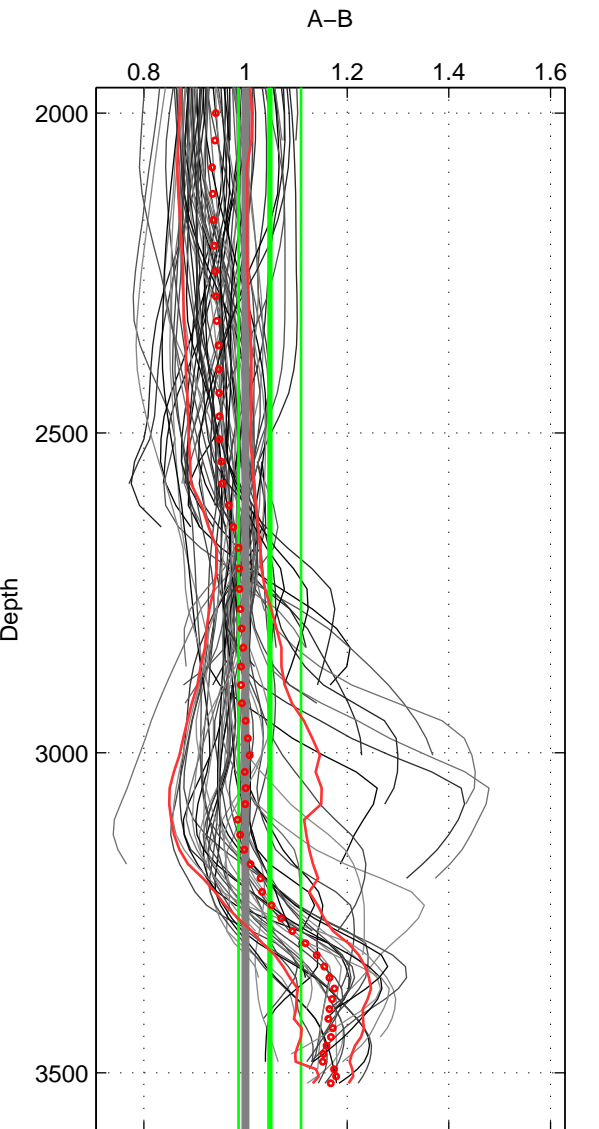

Cruise A (red). Date: Jun 1994 Cruisename: 183-18HU19940524

Cruise B (blue). Date: Jun 2006 Cruisename: 197-18HU20060524

\*\*\* "Favourite" values are means of spaces 1 2 3.

	Offset	O.StDev	Ratio	R.Stdev	Rating
SIGMA:	0.468	0.491	1.026	0.047	5
THETA:	0.666	0.529	1.042	0.053	5
DEPTH:	0.689	0.614	1.048	0.061	5
FAV.:	0.607	0.545	1.039	0.054	5

Profiles of A: 17  
 Profiles of B: 17  
 Diff profs : 90  
 WMoffset (A-B): 0.468  
 WMoffset stdev: 0.49137  
 WMratio (A/B): 1.0258  
 WMratio stdev: 0.047254

Quality (1-5): 5

Profiles of A: 18  
 Profiles of B: 17  
 Diff profs : 92  
 WMoffset (A-B): 0.6655  
 WMoffset stdev: 0.5289  
 WMratio (A/B): 1.0421  
 WMratio stdev: 0.053336

Quality (1-5): 5

Profiles of A: 18  
 Profiles of B: 17  
 Diff profs : 95  
 WMoffset (A-B): 0.68892  
 WMoffset stdev: 0.61412  
 WMratio (A/B): 1.0477  
 WMratio stdev: 0.061331

Quality (1-5): 5