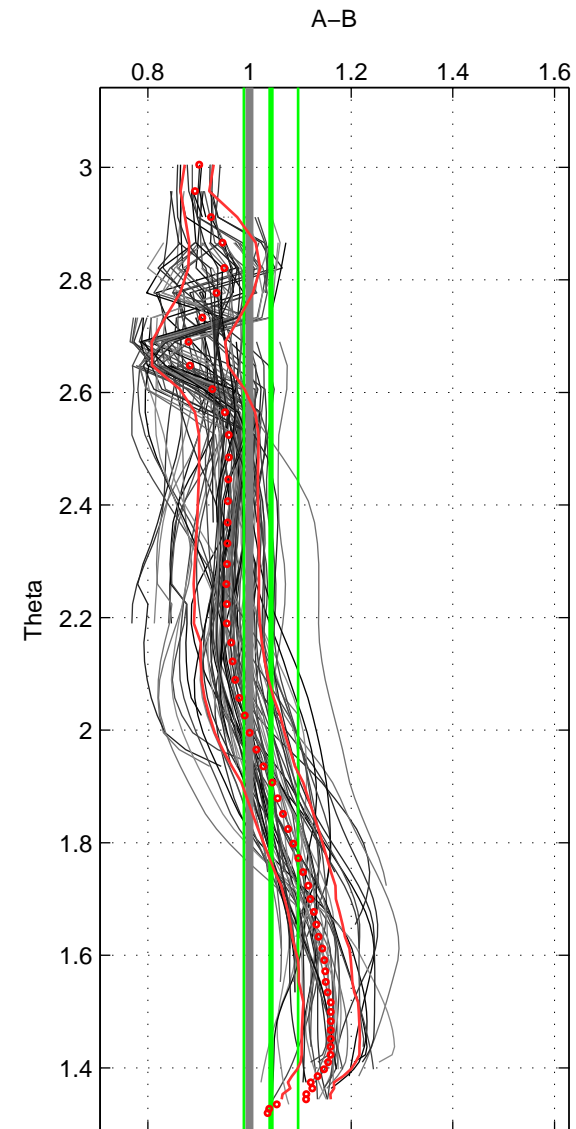

Cruise A (red). Date: Jun 1994 Cruisename: 183-18HU19940524

Cruise B (blue). Date: Jun 2006 Cruisename: 197-18HU20060524

\*\*\* "Favourite" values are means of spaces 1 2 3.

	Offset	O.StDev	Ratio	R.Stdev	Rating
SIGMA:	0.468	0.491	1.026	0.047	5
THETA:	0.666	0.529	1.042	0.053	5
DEPTH:	0.689	0.614	1.048	0.061	5
FAV.:	0.607	0.545	1.039	0.054	5

Profiles of A: 17  
 Profiles of B: 17  
 Diff profs : 90  
 WMoffset (A-B): 0.468  
 WMoffset stdev: 0.49137  
 WMratio (A/B): 1.0258  
 WMratio stdev: 0.047254

Quality (1-5): 5

Profiles of A: 18  
 Profiles of B: 17  
 Diff profs : 92  
 WMoffset (A-B): 0.6655  
 WMoffset stdev: 0.5289  
 WMratio (A/B): 1.0421  
 WMratio stdev: 0.053336

Quality (1-5): 5

Profiles of A: 18  
 Profiles of B: 17  
 Diff profs : 95  
 WMoffset (A-B): 0.68892  
 WMoffset stdev: 0.61412  
 WMratio (A/B): 1.0477  
 WMratio stdev: 0.061331

Quality (1-5): 5