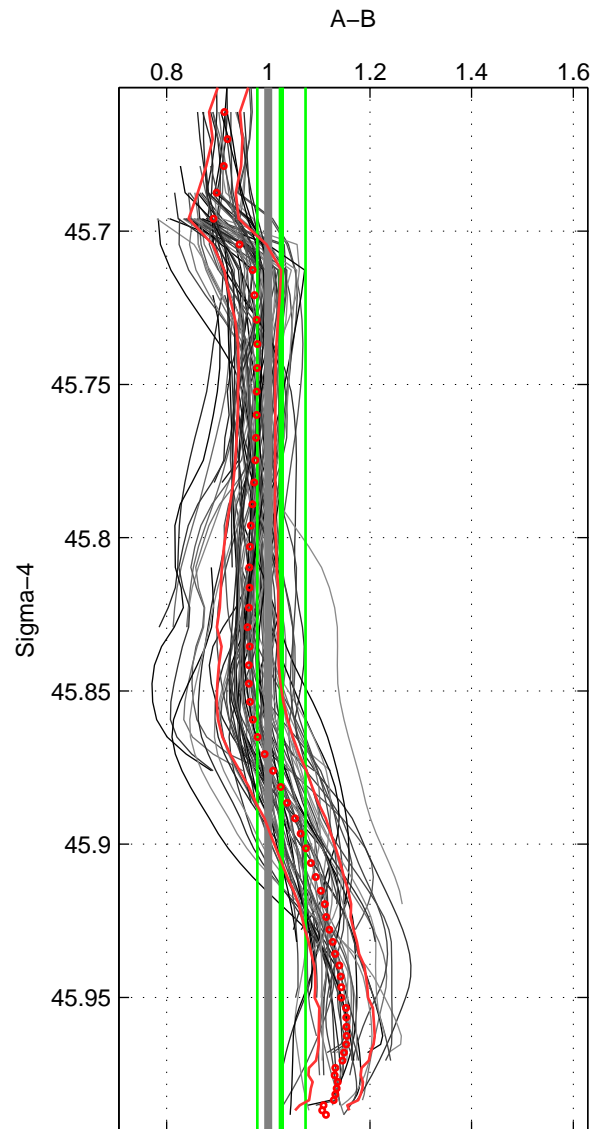

Cruise A (red). Date: Jun 1994 Cruisename: 183-18HU19940524

Cruise B (blue). Date: Jun 2006 Cruisename: 197-18HU20060524

\*\*\* "Favourite" values are means of spaces 1 2 3.

	Offset	O.StDev	Ratio	R.Stdev	Rating
SIGMA:	0.468	0.491	1.026	0.047	5
THETA:	0.666	0.529	1.042	0.053	5
DEPTH:	0.689	0.614	1.048	0.061	5
FAV.:	0.607	0.545	1.039	0.054	5

Profiles of A: 17  
 Profiles of B: 17  
 Diff profs : 90  
 WMoffset (A-B): 0.468  
 WMoffset stdev: 0.49137  
 WMratio (A/B): 1.0258  
 WMratio stdev: 0.047254

Quality (1-5): 5

Profiles of A: 18  
 Profiles of B: 17  
 Diff profs : 92  
 WMoffset (A-B): 0.6655  
 WMoffset stdev: 0.5289  
 WMratio (A/B): 1.0421  
 WMratio stdev: 0.053336

Quality (1-5): 5

Profiles of A: 18  
 Profiles of B: 17  
 Diff profs : 95  
 WMoffset (A-B): 0.68892  
 WMoffset stdev: 0.61412  
 WMratio (A/B): 1.0477  
 WMratio stdev: 0.061331

Quality (1-5): 5