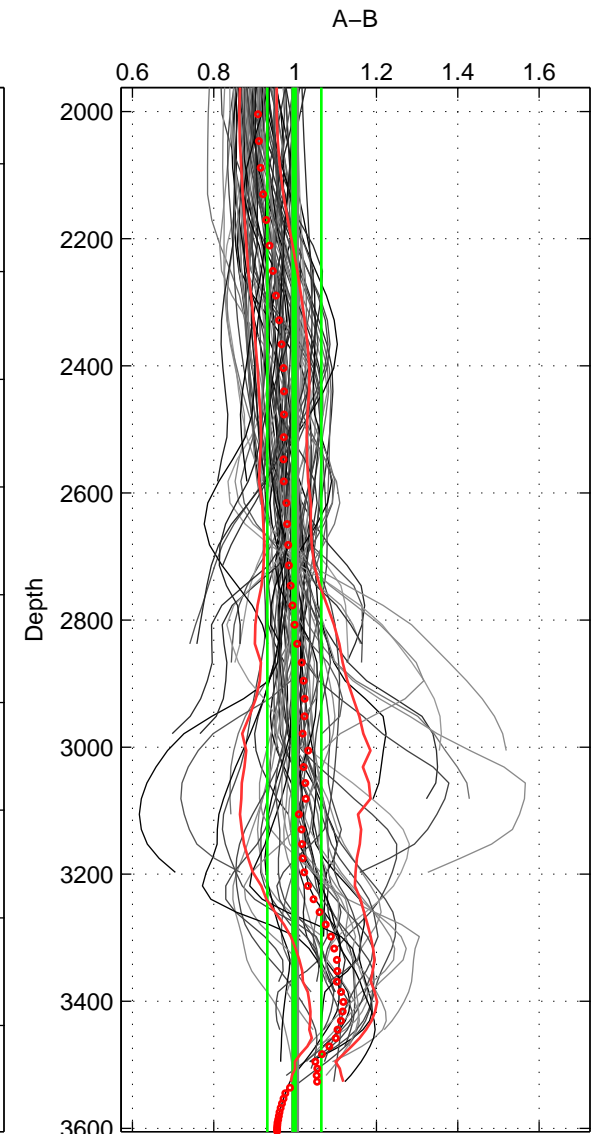

Cruise A (red). Date: Jun 1995 Cruisename: 186-18HU19950607

Cruise B (blue). Date: Jun 2006 Cruisename: 197-18HU20060524

\*\*\* "Favourite" values are means of spaces 1 2 3.

	Offset	O.StDev	Ratio	R.Stdev	Rating
SIGMA:	0.282	0.389	1.017	0.042	5
THETA:	0.060	0.632	0.994	0.057	5
DEPTH:	0.042	0.732	0.998	0.066	5
FAV.:	0.128	0.584	1.003	0.055	5

Profiles of A: 17  
 Profiles of B: 17  
 Diff profs : 95  
 WMoffset (A-B): 0.28217  
 WMoffset stdev: 0.38939  
 WMratio (A/B): 1.0173  
 WMratio stdev: 0.041559

Quality (1-5): 5

Profiles of A: 17  
 Profiles of B: 17  
 Diff profs : 90  
 WMoffset (A-B): 0.060315  
 WMoffset stdev: 0.63151  
 WMratio (A/B): 0.99382  
 WMratio stdev: 0.057262

Quality (1-5): 5

Profiles of A: 17  
 Profiles of B: 17  
 Diff profs : 95  
 WMoffset (A-B): 0.04215  
 WMoffset stdev: 0.73166  
 WMratio (A/B): 0.99786  
 WMratio stdev: 0.066449

Quality (1-5): 5