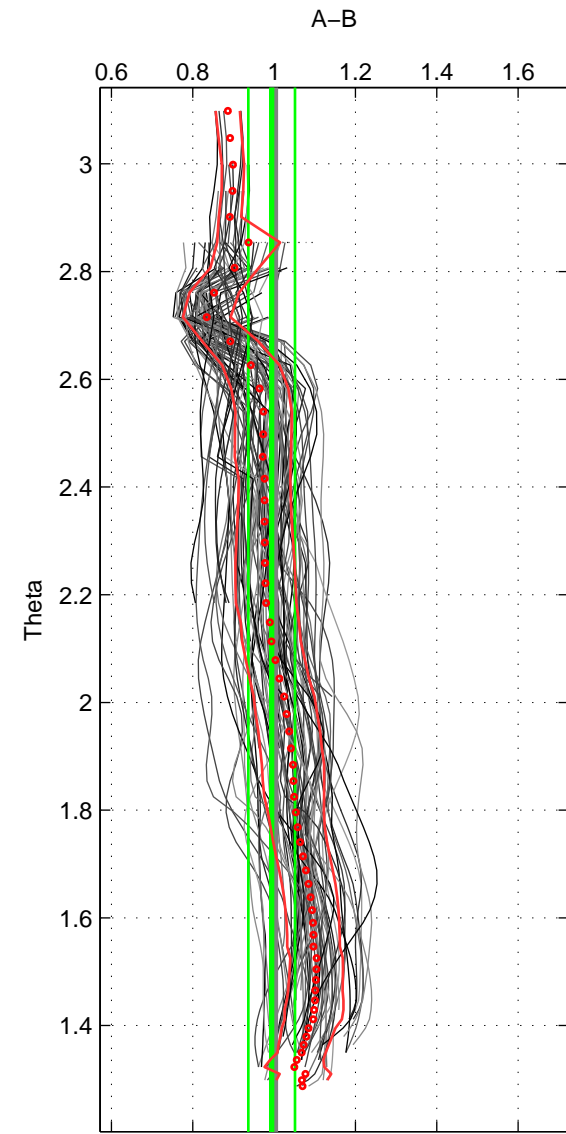

Cruise A (red). Date: Jun 1995 Cruisename: 186-18HU19950607

Cruise B (blue). Date: Jun 2006 Cruisename: 197-18HU20060524

\*\*\* "Favourite" values are means of spaces 1 2 3.

	Offset	O.StDev	Ratio	R.Stdev	Rating
SIGMA:	0.282	0.389	1.017	0.042	5
THETA:	0.060	0.632	0.994	0.057	5
DEPTH:	0.042	0.732	0.998	0.066	5
FAV.:	0.128	0.584	1.003	0.055	5

Profiles of A: 17  
 Profiles of B: 17  
 Diff profs : 95  
 WMoffset (A-B): 0.28217  
 WMoffset stdev: 0.38939  
 WMratio (A/B): 1.0173  
 WMratio stdev: 0.041559

Quality (1-5): 5

Profiles of A: 17  
 Profiles of B: 17  
 Diff profs : 90  
 WMoffset (A-B): 0.060315  
 WMoffset stdev: 0.63151  
 WMratio (A/B): 0.99382  
 WMratio stdev: 0.057262

Quality (1-5): 5

Profiles of A: 17  
 Profiles of B: 17  
 Diff profs : 95  
 WMoffset (A-B): 0.04215  
 WMoffset stdev: 0.73166  
 WMratio (A/B): 0.99786  
 WMratio stdev: 0.066449

Quality (1-5): 5