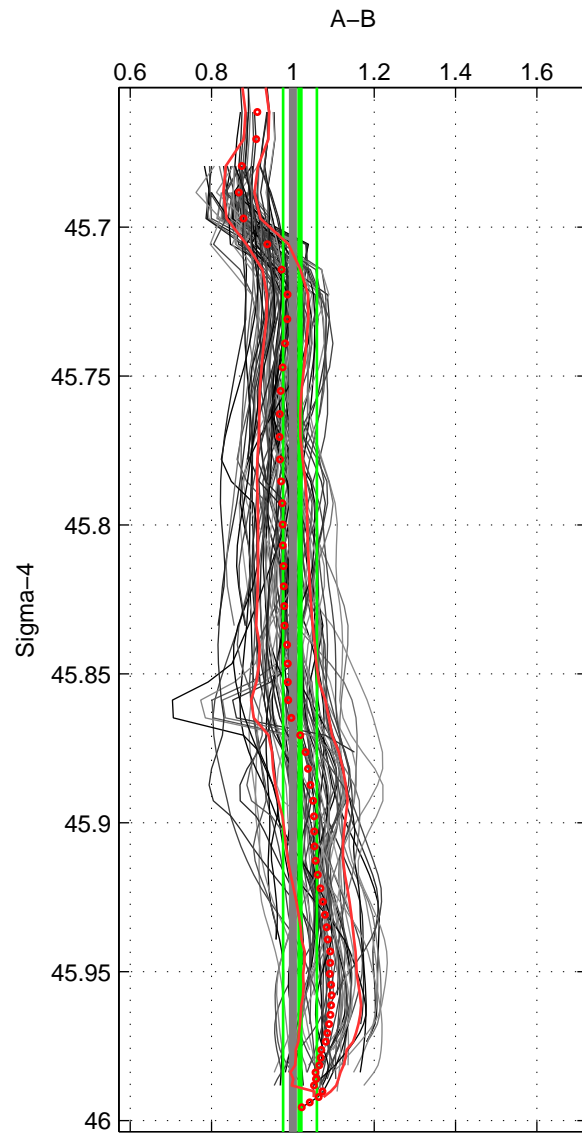

Cruise A (red). Date: Jun 1995 Cruisename: 186-18HU19950607

Cruise B (blue). Date: Jun 2006 Cruisename: 197-18HU20060524

\*\*\* "Favourite" values are means of spaces 1 2 3.

	Offset	O.StDev	Ratio	R.Stdev	Rating
SIGMA:	0.282	0.389	1.017	0.042	5
THETA:	0.060	0.632	0.994	0.057	5
DEPTH:	0.042	0.732	0.998	0.066	5
FAV.:	0.128	0.584	1.003	0.055	5

Profiles of A: 17  
 Profiles of B: 17  
 Diff profs : 95  
 WMoffset (A-B): 0.28217  
 WMoffset stdev: 0.38939  
 WMratio (A/B): 1.0173  
 WMratio stdev: 0.041559

Quality (1-5): 5

Profiles of A: 17  
 Profiles of B: 17  
 Diff profs : 90  
 WMoffset (A-B): 0.060315  
 WMoffset stdev: 0.63151  
 WMratio (A/B): 0.99382  
 WMratio stdev: 0.057262

Quality (1-5): 5

Profiles of A: 17  
 Profiles of B: 17  
 Diff profs : 95  
 WMoffset (A-B): 0.04215  
 WMoffset stdev: 0.73166  
 WMratio (A/B): 0.99786  
 WMratio stdev: 0.066449

Quality (1-5): 5