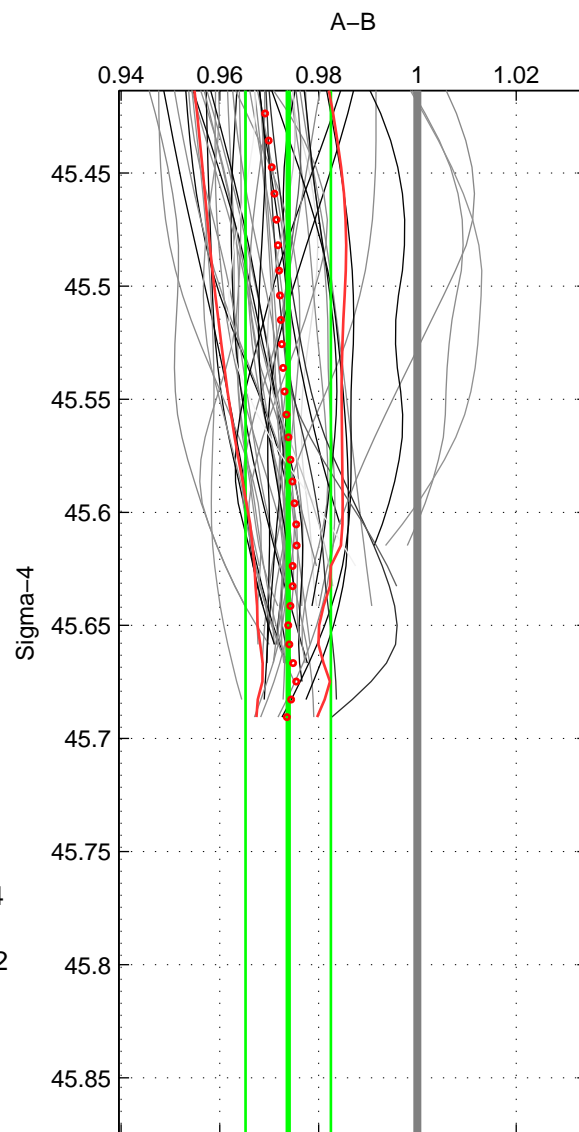

Cruise A (red). Date: Aug 2008 Cruisename: 679-49UF20080804

Cruise B (blue). Date: Feb 2008 Cruisename: 717-49UP20080122

\*\*\* "Favourite" values are means of spaces 1 2.

	Offset	O.StDev	Ratio	R.Stdev	Rating
SIGMA:	-3.636	1.212	0.974	0.009	5
THETA:	-3.675	1.237	0.974	0.009	5
DEPTH:	-3.161	0.282	0.977	0.001	3
FAV.:	-3.655	1.225	0.974	0.009	5

Profiles of A: 32  
 Profiles of B: 17  
 Diff profs : 51  
 WMoffset (A-B): -3.6363  
 WMoffset stdev: 1.2125  
 WMratio (A/B): 0.97384  
 WMratio stdev: 0.0086456

Quality (1-5): 5

Profiles of A: 32  
 Profiles of B: 17  
 Diff profs : 51  
 WMoffset (A-B): -3.6747  
 WMoffset stdev: 1.2367  
 WMratio (A/B): 0.97355  
 WMratio stdev: 0.0089572

Quality (1-5): 5

Profiles of A: 32  
 Profiles of B: 17  
 Diff profs : 51  
 WMoffset (A-B): -3.1606  
 WMoffset stdev: 0.28215  
 WMratio (A/B): 0.97696  
 WMratio stdev: 0.0014452

Quality (1-5): 3

Please note that statistics are bad.