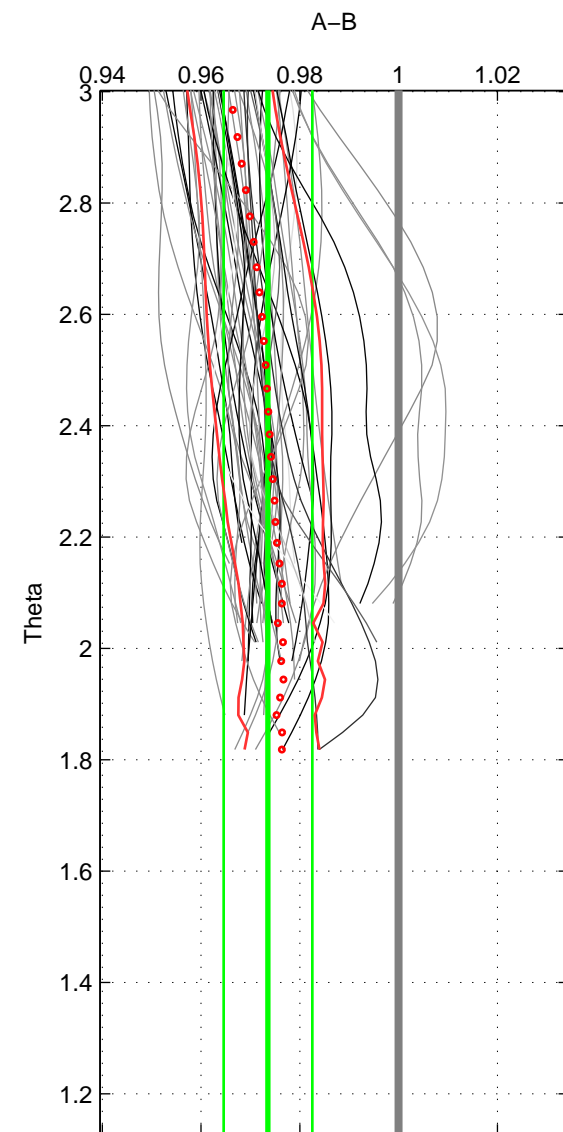

Cruise A (red). Date: Aug 2008 Cruisename: 679-49UF20080804

Cruise B (blue). Date: Feb 2008 Cruisename: 717-49UP20080122

\*\*\* "Favourite" values are means of spaces 1 2.

	Offset	O.StDev	Ratio	R.Stdev	Rating
SIGMA:	-3.636	1.212	0.974	0.009	5
THETA:	-3.675	1.237	0.974	0.009	5
DEPTH:	-3.161	0.282	0.977	0.001	3
FAV.:	-3.655	1.225	0.974	0.009	5

Profiles of A: 32  
 Profiles of B: 17  
 Diff profs : 51  
 WMoffset (A-B): -3.6363  
 WMoffset stdev: 1.2125  
 WMratio (A/B): 0.97384  
 WMratio stdev: 0.0086456

Quality (1-5): 5

Profiles of A: 32  
 Profiles of B: 17  
 Diff profs : 51  
 WMoffset (A-B): -3.6747  
 WMoffset stdev: 1.2367  
 WMratio (A/B): 0.97355  
 WMratio stdev: 0.0089572

Quality (1-5): 5

Profiles of A: 32  
 Profiles of B: 17  
 Diff profs : 51  
 WMoffset (A-B): -3.1606  
 WMoffset stdev: 0.28215  
 WMratio (A/B): 0.97696  
 WMratio stdev: 0.0014452

Quality (1-5): 3

Please note that statistics are bad.