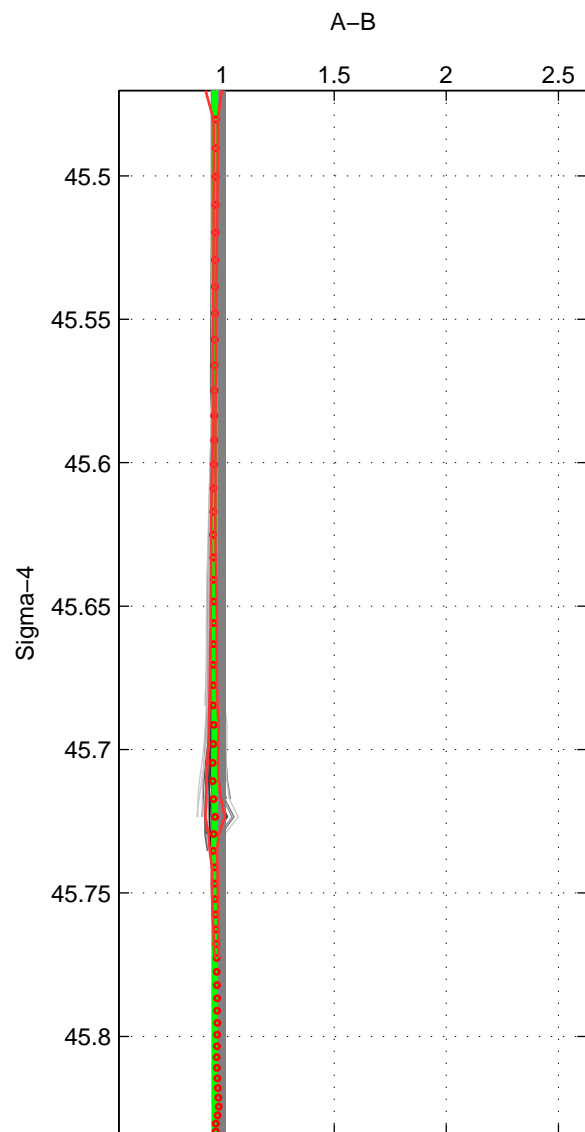

Cruise A (red). Date: Sep 1993 Cruisename: 730-90BM19930830

Cruise B (blue). Date: Jun 2000 Cruisename: 732-90CI20000602

*** "Favourite" values are means of spaces 1 2 3.

	Offset	O.StDev	Ratio	R.Stdev	Rating
SIGMA:	-5.511	1.549	0.967	0.009	4
THETA:	-5.161	2.969	0.969	0.017	4
DEPTH:	-5.905	2.635	0.965	0.015	4
FAV. :	-5.525	2.384	0.967	0.014	4

Profiles of A: 11
 Profiles of B: 20
 Diff profs : 93
 WMoffset (A-B): -5.5106
 WMoffset stdev: 1.5494
 WMratio (A/B): 0.96687
 WMratio stdev: 0.0091193

Quality (1-5): 4

Profiles of A: 12
 Profiles of B: 20
 Diff profs : 95
 WMoffset (A-B): -5.1609
 WMoffset stdev: 2.9688
 WMratio (A/B): 0.96855
 WMratio stdev: 0.017339

Quality (1-5): 4

Profiles of A: 12
 Profiles of B: 20
 Diff profs : 95
 WMoffset (A-B): -5.9047
 WMoffset stdev: 2.6353
 WMratio (A/B): 0.96531
 WMratio stdev: 0.014684

Quality (1-5): 4