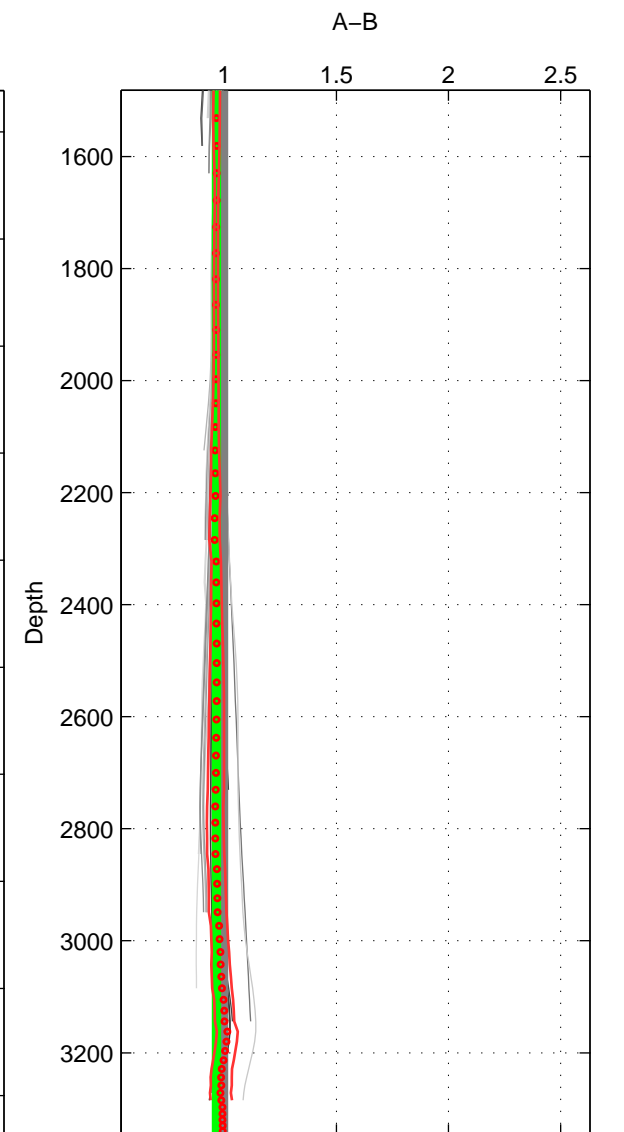

Cruise A (red). Date: Sep 1993 Cruisename: 730-90BM19930830

Cruise B (blue). Date: Jun 2000 Cruisename: 732-90CI20000602

*** "Favourite" values are means of spaces 1 2 3.

	Offset	O.StDev	Ratio	R.Stdev	Rating
SIGMA:	-5.511	1.549	0.967	0.009	4
THETA:	-5.161	2.969	0.969	0.017	4
DEPTH:	-5.905	2.635	0.965	0.015	4
FAV. :	-5.525	2.384	0.967	0.014	4

Profiles of A: 11
 Profiles of B: 20
 Diff profs : 93
 WMoffset (A-B): -5.5106
 WMoffset stdev: 1.5494
 WMratio (A/B): 0.96687
 WMratio stdev: 0.0091193

Quality (1-5): 4

Profiles of A: 12
 Profiles of B: 20
 Diff profs : 95
 WMoffset (A-B): -5.1609
 WMoffset stdev: 2.9688
 WMratio (A/B): 0.96855
 WMratio stdev: 0.017339

Quality (1-5): 4

Profiles of A: 12
 Profiles of B: 20
 Diff profs : 95
 WMoffset (A-B): -5.9047
 WMoffset stdev: 2.6353
 WMratio (A/B): 0.96531
 WMratio stdev: 0.014684

Quality (1-5): 4