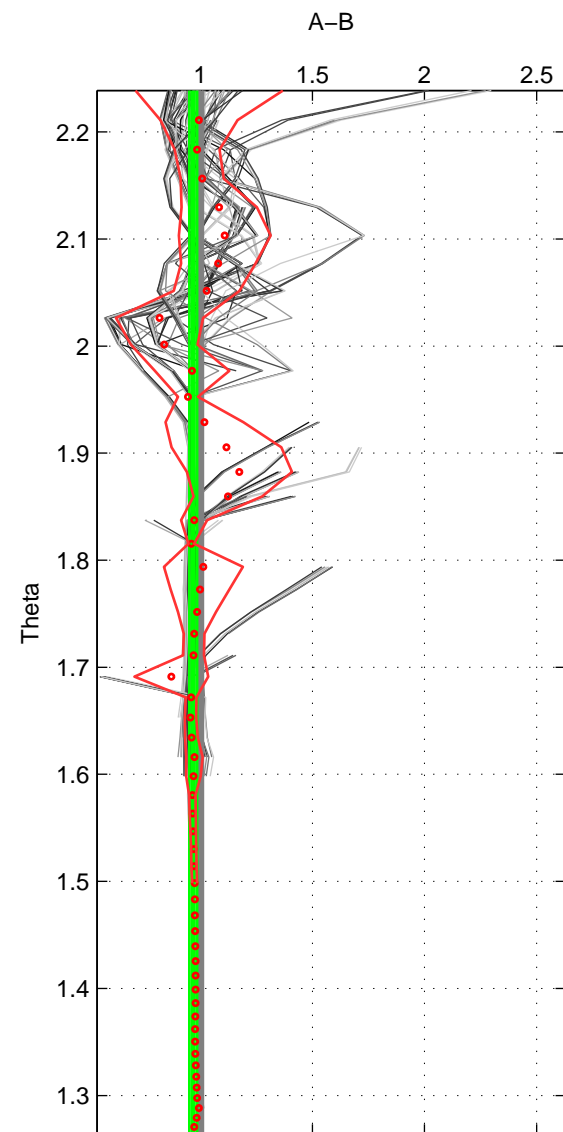

Cruise A (red). Date: Sep 1993 Cruisename: 730-90BM19930830

Cruise B (blue). Date: Jun 2000 Cruisename: 732-90CI20000602

*** "Favourite" values are means of spaces 1 2 3.

	Offset	O.StDev	Ratio	R.Stdev	Rating
SIGMA:	-5.511	1.549	0.967	0.009	4
THETA:	-5.161	2.969	0.969	0.017	4
DEPTH:	-5.905	2.635	0.965	0.015	4
FAV. :	-5.525	2.384	0.967	0.014	4

Profiles of A: 11
 Profiles of B: 20
 Diff profs : 93
 WMoffset (A-B): -5.5106
 WMoffset stdev: 1.5494
 WMratio (A/B): 0.96687
 WMratio stdev: 0.0091193

Quality (1-5): 4

Profiles of A: 12
 Profiles of B: 20
 Diff profs : 95
 WMoffset (A-B): -5.1609
 WMoffset stdev: 2.9688
 WMratio (A/B): 0.96855
 WMratio stdev: 0.017339

Quality (1-5): 4

Profiles of A: 12
 Profiles of B: 20
 Diff profs : 95
 WMoffset (A-B): -5.9047
 WMoffset stdev: 2.6353
 WMratio (A/B): 0.96531
 WMratio stdev: 0.014684

Quality (1-5): 4