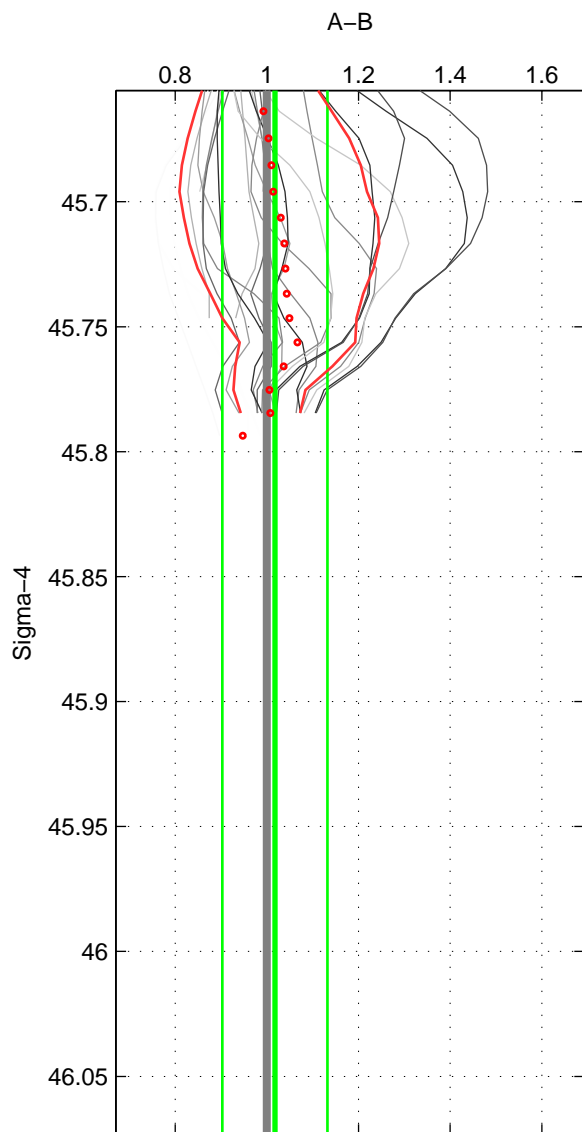

Cruise A (red). Date: Mar 2001 Cruisename: 212-29HE20010305

Cruise B (blue). Date: Apr 1995 Cruisename: 320-74JC19950320

\*\*\* "Favourite" values are means of spaces 1 3.

	Offset	O.StDev	Ratio	R.Stdev	Rating
SIGMA:	0.357	4.150	1.018	0.115	3
THETA:	1.261	1.924	1.048	0.042	2
DEPTH:	0.362	3.328	1.015	0.092	3
FAV.:	0.360	3.739	1.016	0.103	3

Profiles of A: 3  
 Profiles of B: 10  
 Diff profs: 23  
 WMoffset (A-B): 0.357  
 WMoffset stdev: 4.1499  
 WMratio (A/B): 1.0176  
 WMratio stdev: 0.11464

Quality (1-5): 3

Please note that statistics are bad.

Profiles of A: 3  
 Profiles of B: 10  
 Diff profs: 23  
 WMoffset (A-B): 1.2609  
 WMoffset stdev: 1.9239  
 WMratio (A/B): 1.0479  
 WMratio stdev: 0.042336

Quality (1-5): 2

Profiles of A: 3  
 Profiles of B: 10  
 Diff profs: 23  
 WMoffset (A-B): 0.36239  
 WMoffset stdev: 3.3279  
 WMratio (A/B): 1.0146  
 WMratio stdev: 0.091838