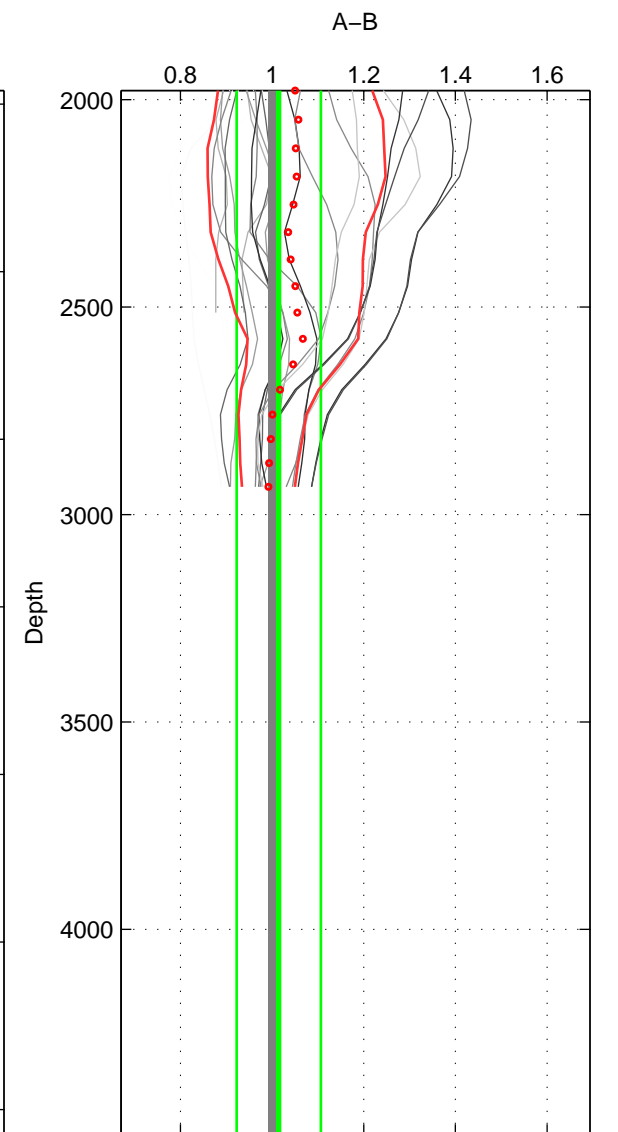

Cruise A (red). Date: Mar 2001 Cruisename: 212-29HE20010305

Cruise B (blue). Date: Apr 1995 Cruisename: 320-74JC19950320

\*\*\* "Favourite" values are means of spaces 1 3.

	Offset	O.StDev	Ratio	R.Stdev	Rating
SIGMA:	0.357	4.150	1.018	0.115	3
THETA:	1.261	1.924	1.048	0.042	2
DEPTH:	0.362	3.328	1.015	0.092	3
FAV.:	0.360	3.739	1.016	0.103	3

Profiles of A: 3  
 Profiles of B: 10  
 Diff profs: 23  
 WMoffset (A-B): 0.357  
 WMoffset stdev: 4.1499  
 WMratio (A/B): 1.0176  
 WMratio stdev: 0.11464

Quality (1-5): 3

Please note that statistics are bad.

Profiles of A: 3  
 Profiles of B: 10  
 Diff profs: 23  
 WMoffset (A-B): 1.2609  
 WMoffset stdev: 1.9239  
 WMratio (A/B): 1.0479  
 WMratio stdev: 0.042336

Quality (1-5): 2

Profiles of A: 3  
 Profiles of B: 10  
 Diff profs: 23  
 WMoffset (A-B): 0.36239  
 WMoffset stdev: 3.3279  
 WMratio (A/B): 1.0146  
 WMratio stdev: 0.091838