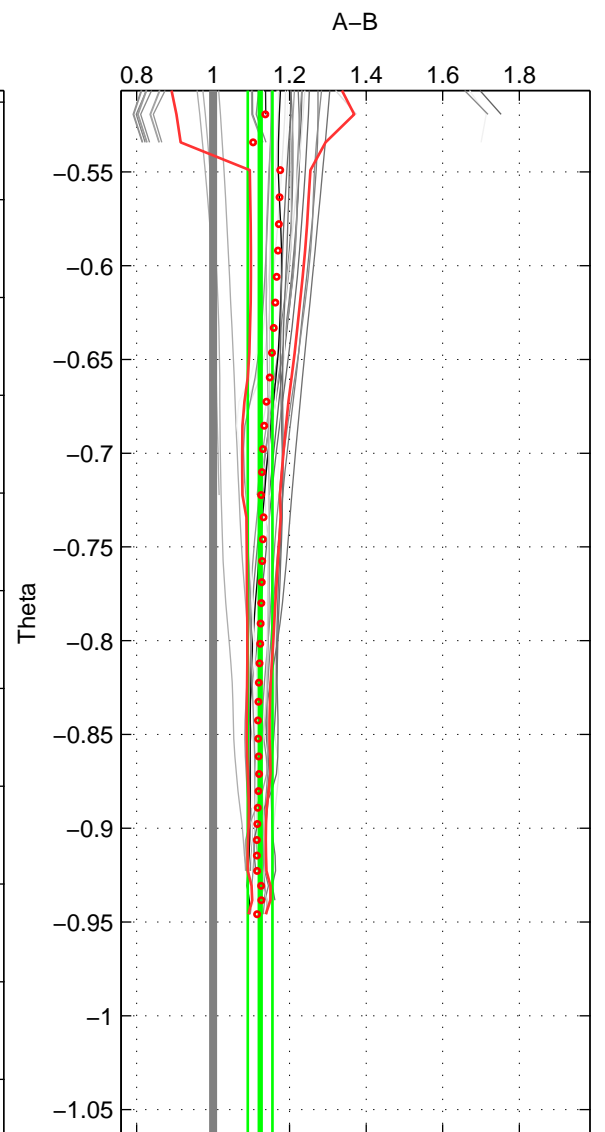

Cruise A (red). Date: Aug 1994 Cruisename: 32-18SN19940724

Cruise B (blue). Date: Sep 1991 Cruisename: 106-77DN19910726

\*\*\* "Favourite" values are means of spaces 1 2 3.

	Offset	O.StDev	Ratio	R.Stdev	Rating
SIGMA:	1.345	0.296	1.126	0.028	5
THETA:	1.279	0.333	1.123	0.032	5
DEPTH:	1.319	0.313	1.118	0.029	5
FAV.:	1.314	0.314	1.123	0.030	5

Profiles of A: 8  
 Profiles of B: 17  
 Diff profs : 48  
 WMoffset (A-B): 1.3447  
 WMoffset stdev: 0.29623  
 WMratio (A/B): 1.1265  
 WMratio stdev: 0.027834

Quality (1-5): 5

Profiles of A: 8  
 Profiles of B: 17  
 Diff profs : 48  
 WMoffset (A-B): 1.2785  
 WMoffset stdev: 0.33253  
 WMratio (A/B): 1.1229  
 WMratio stdev: 0.032181

Quality (1-5): 5

Profiles of A: 8  
 Profiles of B: 17  
 Diff profs : 48  
 WMoffset (A-B): 1.3187  
 WMoffset stdev: 0.31343  
 WMratio (A/B): 1.1184  
 WMratio stdev: 0.028874

Quality (1-5): 5