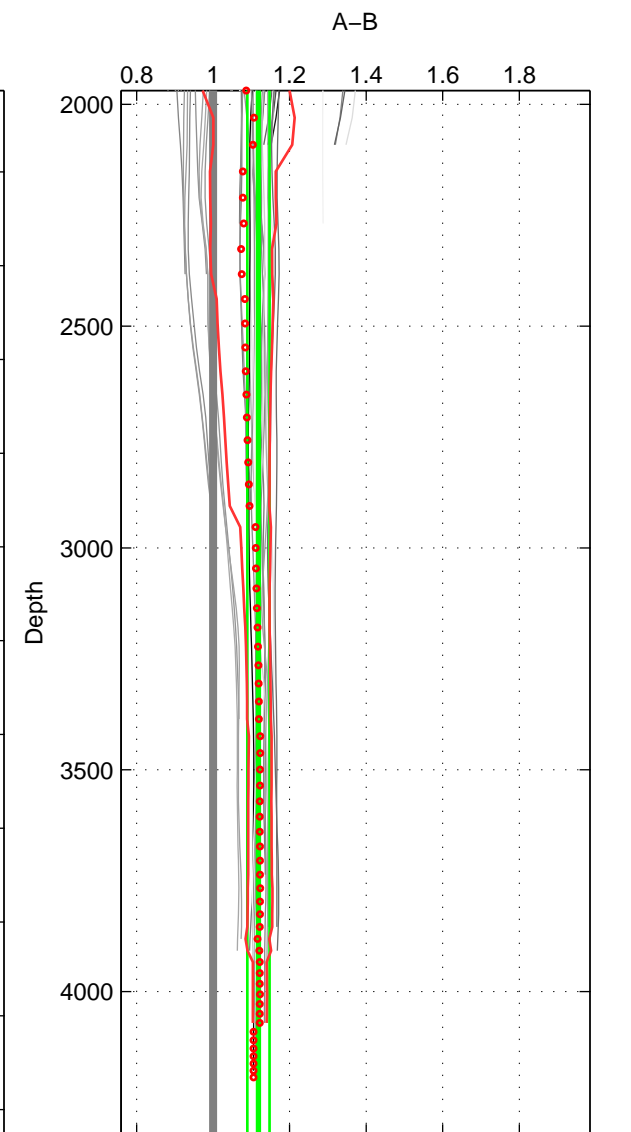

Cruise A (red). Date: Aug 1994 Cruisename: 32-18SN19940724

Cruise B (blue). Date: Sep 1991 Cruisename: 106-77DN19910726

\*\*\* "Favourite" values are means of spaces 1 2 3.

	Offset	O.StDev	Ratio	R.Stdev	Rating
SIGMA:	1.345	0.296	1.126	0.028	5
THETA:	1.279	0.333	1.123	0.032	5
DEPTH:	1.319	0.313	1.118	0.029	5
FAV.:	1.314	0.314	1.123	0.030	5

Profiles of A: 8  
 Profiles of B: 17  
 Diff profs : 48  
 WMoffset (A-B): 1.3447  
 WMoffset stdev: 0.29623  
 WMratio (A/B): 1.1265  
 WMratio stdev: 0.027834

Quality (1-5): 5

Profiles of A: 8  
 Profiles of B: 17  
 Diff profs : 48  
 WMoffset (A-B): 1.2785  
 WMoffset stdev: 0.33253  
 WMratio (A/B): 1.1229  
 WMratio stdev: 0.032181

Quality (1-5): 5

Profiles of A: 8  
 Profiles of B: 17  
 Diff profs : 48  
 WMoffset (A-B): 1.3187  
 WMoffset stdev: 0.31343  
 WMratio (A/B): 1.1184  
 WMratio stdev: 0.028874

Quality (1-5): 5