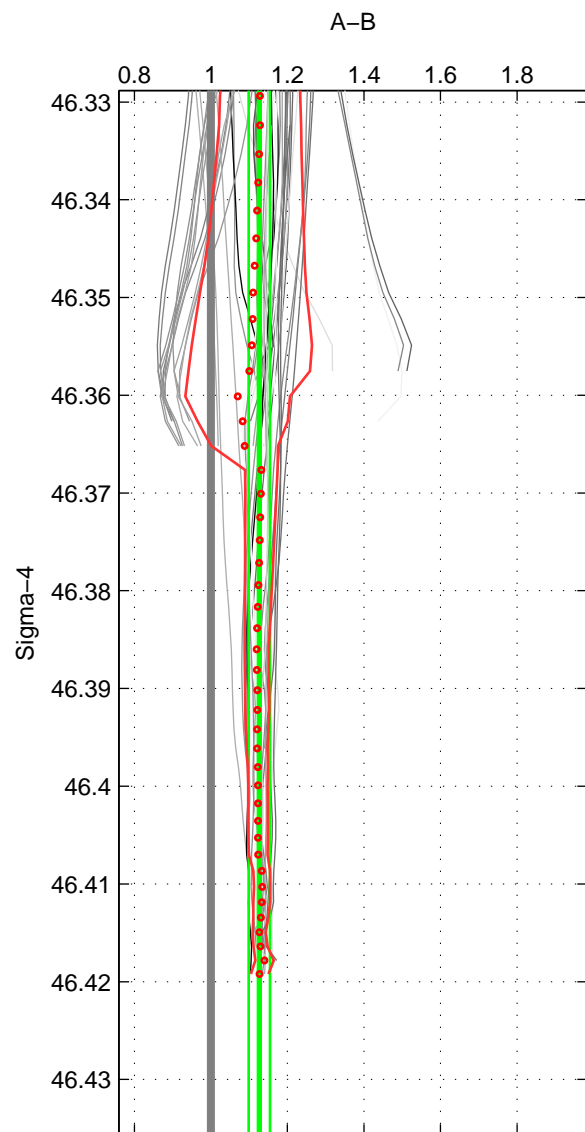

Cruise A (red). Date: Aug 1994 Cruisename: 32-18SN19940724

Cruise B (blue). Date: Sep 1991 Cruisename: 106-77DN19910726

\*\*\* "Favourite" values are means of spaces 1 2 3.

	Offset	O.StDev	Ratio	R.Stdev	Rating
SIGMA:	1.345	0.296	1.126	0.028	5
THETA:	1.279	0.333	1.123	0.032	5
DEPTH:	1.319	0.313	1.118	0.029	5
FAV.:	1.314	0.314	1.123	0.030	5

Profiles of A: 8  
 Profiles of B: 17  
 Diff profs : 48  
 WMoffset (A-B): 1.3447  
 WMoffset stdev: 0.29623  
 WMratio (A/B): 1.1265  
 WMratio stdev: 0.027834

Quality (1-5): 5

Profiles of A: 8  
 Profiles of B: 17  
 Diff profs : 48  
 WMoffset (A-B): 1.2785  
 WMoffset stdev: 0.33253  
 WMratio (A/B): 1.1229  
 WMratio stdev: 0.032181

Quality (1-5): 5

Profiles of A: 8  
 Profiles of B: 17  
 Diff profs : 48  
 WMoffset (A-B): 1.3187  
 WMoffset stdev: 0.31343  
 WMratio (A/B): 1.1184  
 WMratio stdev: 0.028874

Quality (1-5): 5