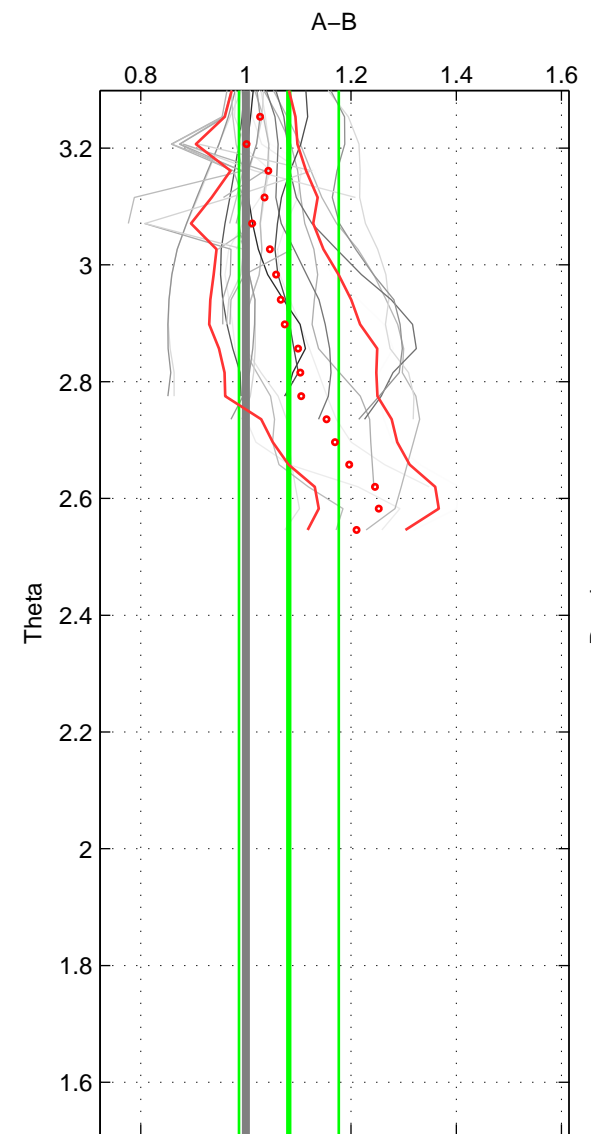

Cruise A (red). Date: Jul 1990 Cruisename: 295-64TR19900701

Cruise B (blue). Date: Apr 1991 Cruisename: 297-64TR19910408

*** "Favourite" values are those of space 1.

	Offset	O.StDev	Ratio	R.Stdev	Rating
SIGMA:	0.768	0.933	1.067	0.083	4
THETA:	0.959	1.087	1.082	0.095	3
DEPTH:	0.350	1.058	1.030	0.086	3
FAV.:	0.768	0.933	1.067	0.083	4

Profiles of A: 7
 Profiles of B: 9
 Diff profs: 27
 WMoffset (A-B): 0.76823
 WMoffset stdev: 0.93306
 WMratio (A/B): 1.0666
 WMratio stdev: 0.083261

Quality (1-5): 4

Profiles of A: 7
 Profiles of B: 9
 Diff profs: 27
 WMoffset (A-B): 0.95948
 WMoffset stdev: 1.0866
 WMratio (A/B): 1.0817
 WMratio stdev: 0.094736

Quality (1-5): 3

Profiles of A: 7
 Profiles of B: 9
 Diff profs: 27
 WMoffset (A-B): 0.35005
 WMoffset stdev: 1.0583
 WMratio (A/B): 1.0296
 WMratio stdev: 0.086135

Quality (1-5): 3