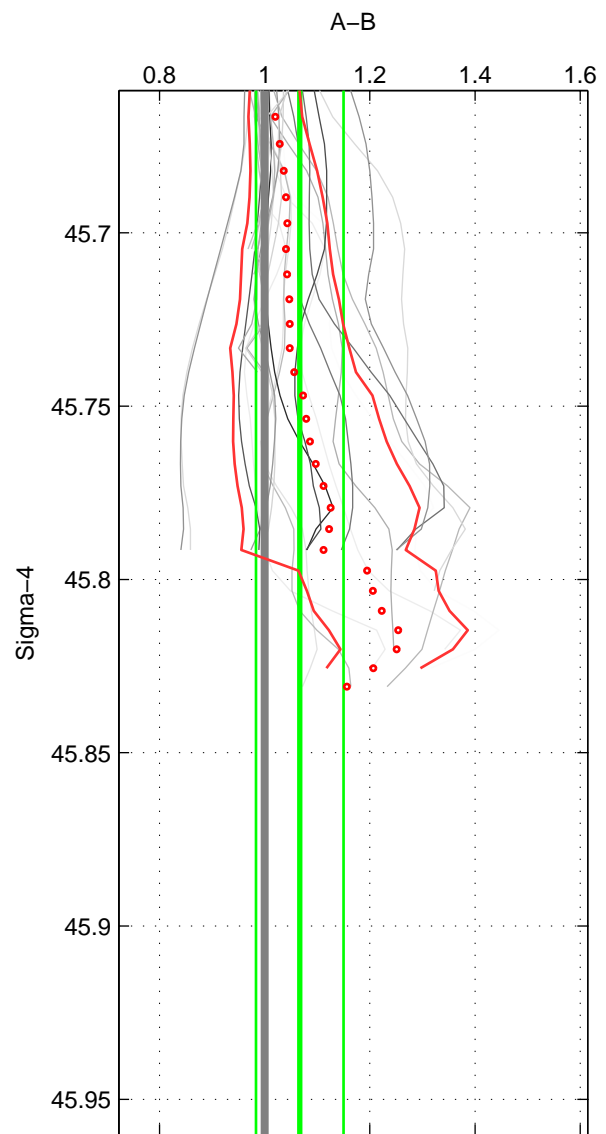

Cruise A (red). Date: Jul 1990 Cruisename: 295-64TR19900701

Cruise B (blue). Date: Apr 1991 Cruisename: 297-64TR19910408

*** "Favourite" values are those of space 1.

	Offset	O.StDev	Ratio	R.Stdev	Rating
SIGMA:	0.768	0.933	1.067	0.083	4
THETA:	0.959	1.087	1.082	0.095	3
DEPTH:	0.350	1.058	1.030	0.086	3
FAV.:	0.768	0.933	1.067	0.083	4

Profiles of A: 7
 Profiles of B: 9
 Diff profs: 27
 WMoffset (A-B): 0.76823
 WMoffset stdev: 0.93306
 WMratio (A/B): 1.0666
 WMratio stdev: 0.083261

Quality (1-5): 4

Profiles of A: 7
 Profiles of B: 9
 Diff profs: 27
 WMoffset (A-B): 0.95948
 WMoffset stdev: 1.0866
 WMratio (A/B): 1.0817
 WMratio stdev: 0.094736

Quality (1-5): 3

Profiles of A: 7
 Profiles of B: 9
 Diff profs: 27
 WMoffset (A-B): 0.35005
 WMoffset stdev: 1.0583
 WMratio (A/B): 1.0296
 WMratio stdev: 0.086135

Quality (1-5): 3