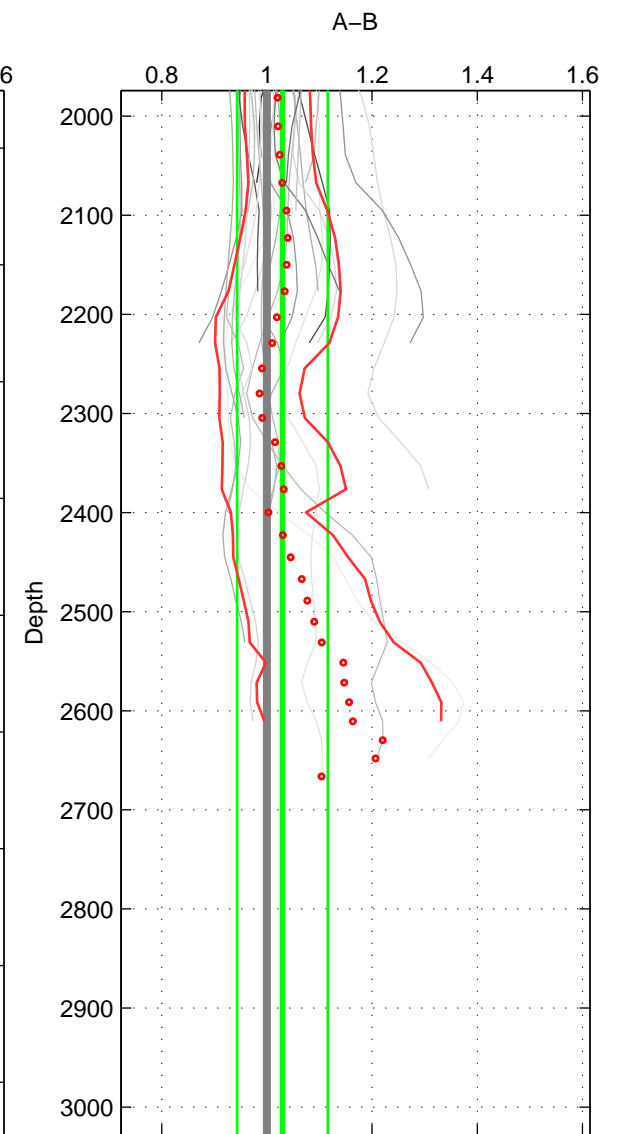

Cruise A (red). Date: Jul 1990 Cruisename: 295-64TR19900701

Cruise B (blue). Date: Apr 1991 Cruisename: 297-64TR19910408

*** "Favourite" values are those of space 1.

	Offset	O.StDev	Ratio	R.Stdev	Rating
SIGMA:	0.768	0.933	1.067	0.083	4
THETA:	0.959	1.087	1.082	0.095	3
DEPTH:	0.350	1.058	1.030	0.086	3
FAV.:	0.768	0.933	1.067	0.083	4

Profiles of A: 7
 Profiles of B: 9
 Diff profs: 27
 WMoffset (A-B): 0.76823
 WMoffset stdev: 0.93306
 WMratio (A/B): 1.0666
 WMratio stdev: 0.083261

Quality (1-5): 4

Profiles of A: 7
 Profiles of B: 9
 Diff profs: 27
 WMoffset (A-B): 0.95948
 WMoffset stdev: 1.0866
 WMratio (A/B): 1.0817
 WMratio stdev: 0.094736

Quality (1-5): 3

Profiles of A: 7
 Profiles of B: 9
 Diff profs: 27
 WMoffset (A-B): 0.35005
 WMoffset stdev: 1.0583
 WMratio (A/B): 1.0296
 WMratio stdev: 0.086135

Quality (1-5): 3