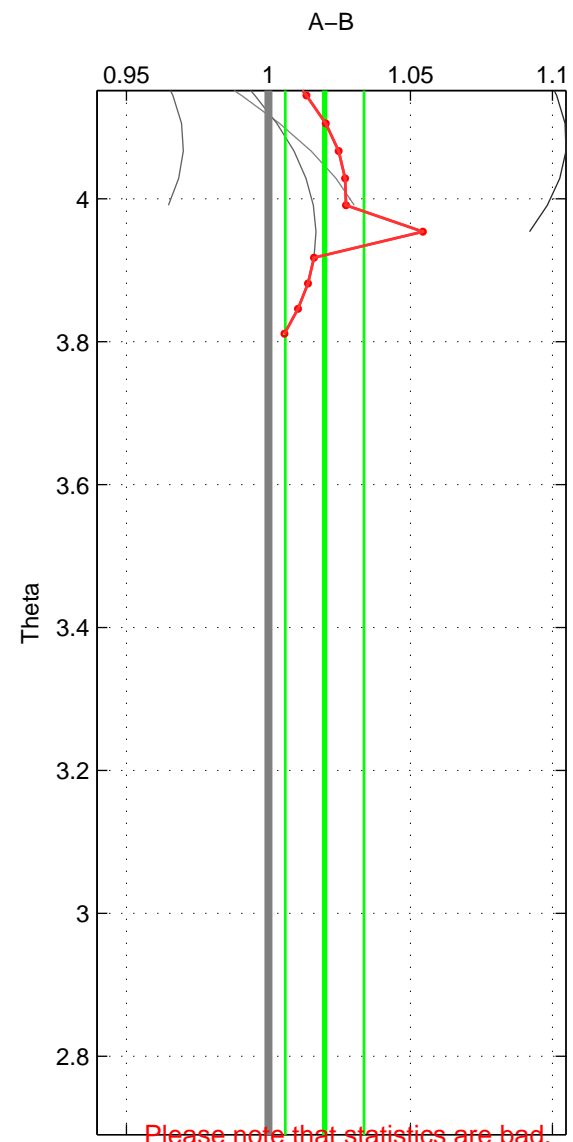

Cruise A (red). Date: Sep 1986 Cruisename: 209-29GD19860904

Cruise B (blue). Date: Aug 1998 Cruisename: 329-OMEX2

*** "Favourite" values are means of spaces 1 2.

	Offset	O.StDev	Ratio	R.Stdev	Rating
SIGMA:	-0.320	0.081	0.979	0.005	1
THETA:	0.318	0.223	1.020	0.014	1
DEPTH:	NaN	NaN	NaN	NaN	NaN
FAV.:	-0.001	0.152	0.999	0.010	1

Please note that statistics are bad.
 Profiles of A: 4
 Profiles of B: 1
 Diff profs : 4
 WMoffset (A-B): -0.32036
 WMoffset stdev: 0.081163
 WMratio (A/B): 0.97902
 WMratio stdev: 0.0054063

Quality (1-5): 1

Please note that statistics are bad.
 Profiles of A: 4
 Profiles of B: 1
 Diff profs : 4
 WMoffset (A-B): 0.31841
 WMoffset stdev: 0.22266
 WMratio (A/B): 1.0198
 WMratio stdev: 0.013847

Quality (1-5): 1