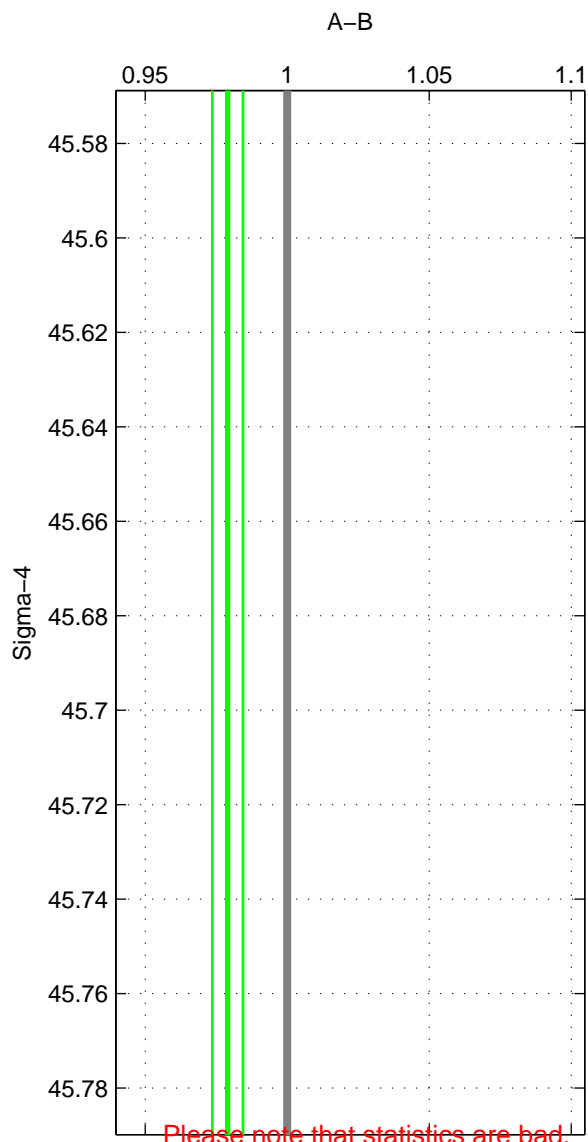

Cruise A (red). Date: Sep 1986 Cruisename: 209-29GD19860904

Cruise B (blue). Date: Aug 1998 Cruisename: 329-OMEX2

*** "Favourite" values are means of spaces 1 2.

	Offset	O.StDev	Ratio	R.Stdev	Rating
SIGMA:	-0.320	0.081	0.979	0.005	1
THETA:	0.318	0.223	1.020	0.014	1
DEPTH:	NaN	NaN	NaN	NaN	NaN
FAV.:	-0.001	0.152	0.999	0.010	1

Please note that statistics are bad.
 Profiles of A: 4
 Profiles of B: 1
 Diff profs : 4
 WMoffset (A-B): -0.32036
 WMoffset stdev: 0.081163
 WMratio (A/B): 0.97902
 WMratio stdev: 0.0054063

Quality (1-5): 1

Please note that statistics are bad.
 Profiles of A: 4
 Profiles of B: 1
 Diff profs : 4
 WMoffset (A-B): 0.31841
 WMoffset stdev: 0.22266
 WMratio (A/B): 1.0198
 WMratio stdev: 0.013847

Quality (1-5): 1