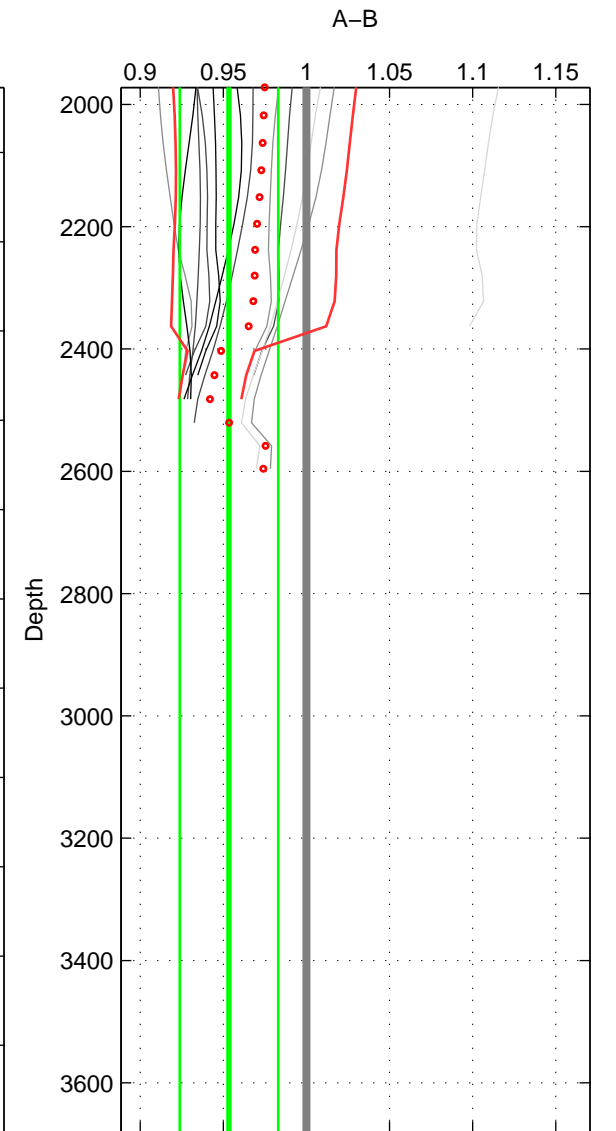

Cruise A (red). Date: Feb 2005 Cruisename: 126-06AQ20050122

Cruise B (blue). Date: Mar 2010 Cruisename: 256-33RO20100308

*** "Favourite" values are those of space 1.

	Offset	O.StDev	Ratio	R.Stdev	Rating
SIGMA:	-7.249	0.717	0.938	0.006	4
THETA:	-7.358	0.596	0.936	0.005	3
DEPTH:	-5.928	3.965	0.953	0.030	3
FAV. :	-7.249	0.717	0.938	0.006	4

Profiles of A: 3
 Profiles of B: 6
 Diff profs : 12
 WMoffset (A-B): -7.2491
 WMoffset stdev: 0.71743
 WMratio (A/B): 0.93846
 WMratio stdev: 0.0058733

Quality (1-5): 4

Profiles of A: 3
 Profiles of B: 6
 Diff profs : 12
 WMoffset (A-B): -7.3577
 WMoffset stdev: 0.5965
 WMratio (A/B): 0.93585
 WMratio stdev: 0.0050015

Quality (1-5): 3

Profiles of A: 3
 Profiles of B: 6
 Diff profs : 12
 WMoffset (A-B): -5.9285
 WMoffset stdev: 3.965
 WMratio (A/B): 0.9534
 WMratio stdev: 0.029553

Quality (1-5): 3