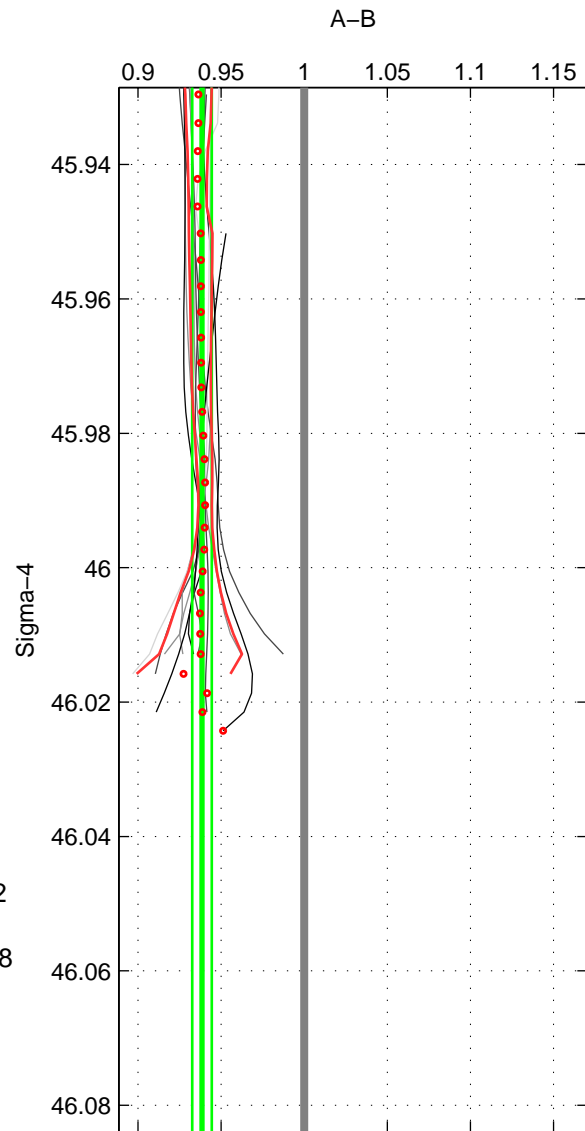

Cruise A (red). Date: Feb 2005 Cruisename: 126-06AQ20050122

Cruise B (blue). Date: Mar 2010 Cruisename: 256-33RO20100308

*** "Favourite" values are those of space 1.

	Offset	O.StDev	Ratio	R.Stdev	Rating
SIGMA:	-7.249	0.717	0.938	0.006	4
THETA:	-7.358	0.596	0.936	0.005	3
DEPTH:	-5.928	3.965	0.953	0.030	3
FAV. :	-7.249	0.717	0.938	0.006	4

Profiles of A: 3
 Profiles of B: 6
 Diff profs : 12
 WMoffset (A-B): -7.2491
 WMoffset stdev: 0.71743
 WMratio (A/B): 0.93846
 WMratio stdev: 0.0058733

Quality (1-5): 4

Profiles of A: 3
 Profiles of B: 6
 Diff profs : 12
 WMoffset (A-B): -7.3577
 WMoffset stdev: 0.5965
 WMratio (A/B): 0.93585
 WMratio stdev: 0.0050015

Quality (1-5): 3

Profiles of A: 3
 Profiles of B: 6
 Diff profs : 12
 WMoffset (A-B): -5.9285
 WMoffset stdev: 3.965
 WMratio (A/B): 0.9534
 WMratio stdev: 0.029553

Quality (1-5): 3