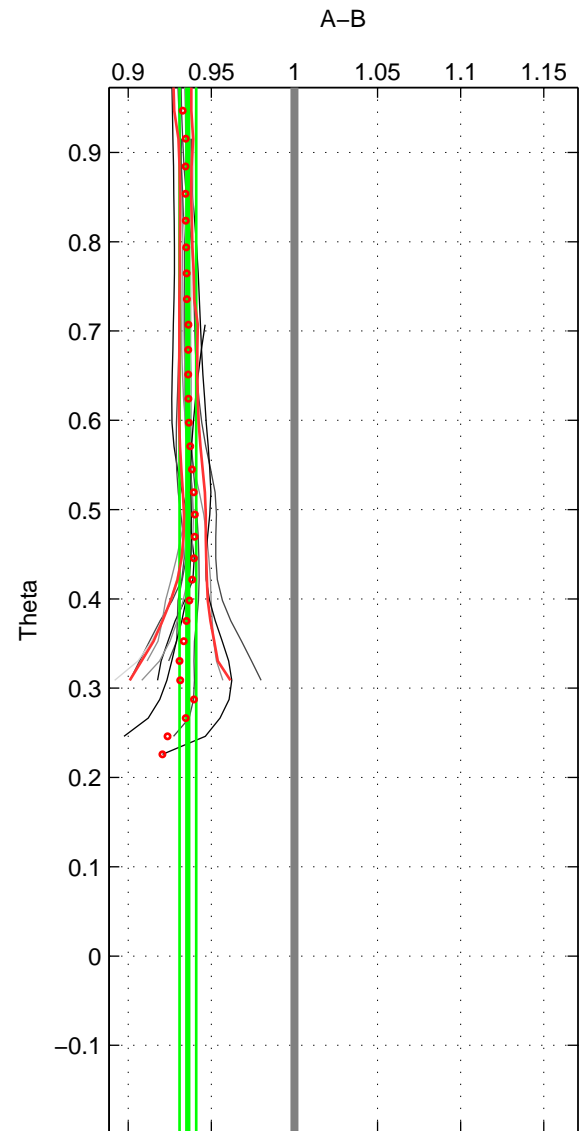

Cruise A (red). Date: Feb 2005 Cruisename: 126-06AQ20050122

Cruise B (blue). Date: Mar 2010 Cruisename: 256-33RO20100308

*** "Favourite" values are those of space 1.

	Offset	O.StDev	Ratio	R.Stdev	Rating
SIGMA:	-7.249	0.717	0.938	0.006	4
THETA:	-7.358	0.596	0.936	0.005	3
DEPTH:	-5.928	3.965	0.953	0.030	3
FAV. :	-7.249	0.717	0.938	0.006	4

Profiles of A: 3
 Profiles of B: 6
 Diff profs : 12
 WMoffset (A-B): -7.2491
 WMoffset stdev: 0.71743
 WMratio (A/B): 0.93846
 WMratio stdev: 0.0058733

Quality (1-5): 4

Profiles of A: 3
 Profiles of B: 6
 Diff profs : 12
 WMoffset (A-B): -7.3577
 WMoffset stdev: 0.5965
 WMratio (A/B): 0.93585
 WMratio stdev: 0.0050015

Quality (1-5): 3

Profiles of A: 3
 Profiles of B: 6
 Diff profs : 12
 WMoffset (A-B): -5.9285
 WMoffset stdev: 3.965
 WMratio (A/B): 0.9534
 WMratio stdev: 0.029553

Quality (1-5): 3