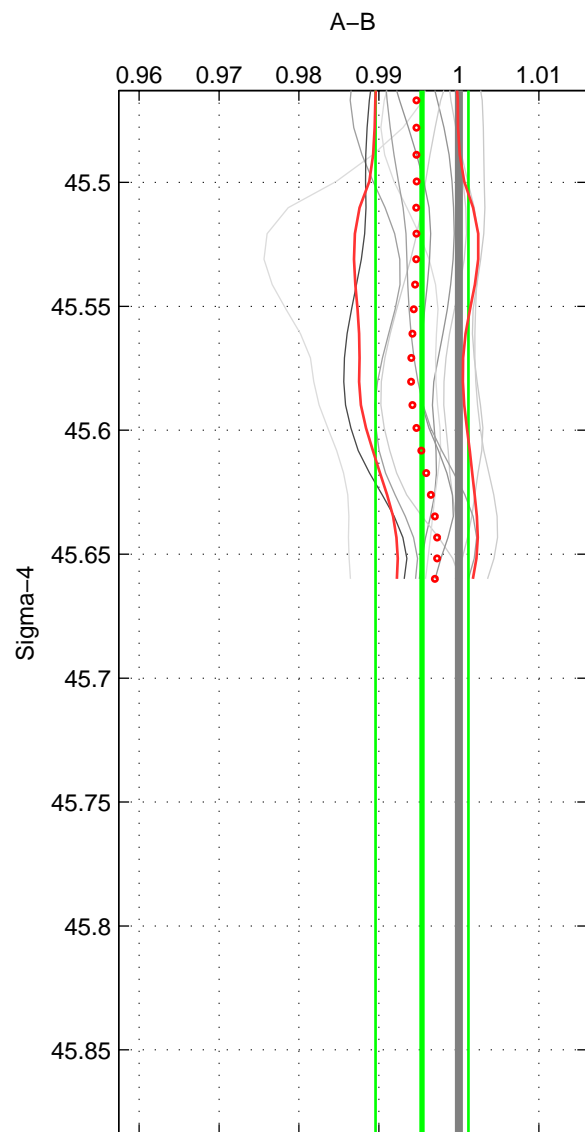

Cruise A (red). Date: Aug 2012 Cruisename: 627-49RY20120726

Cruise B (blue). Date: Jun 1997 Cruisename: 681-49UP19970530

*** "Favourite" values are means of spaces 1 2.

	Offset	O.StDev	Ratio	R.Stdev	Rating
SIGMA:	-0.730	0.913	0.995	0.006	3
THETA:	-0.546	0.798	0.997	0.005	3
DEPTH:	-1.536	0.438	0.990	0.003	2
FAV. :	-0.638	0.856	0.996	0.005	3

Profiles of A: 14
 Profiles of B: 1
 Diff profs : 11
 WMoffset (A-B): -0.72959
 WMoffset stdev: 0.91265
 WMratio (A/B): 0.99538
 WMratio stdev: 0.0058012

Quality (1-5): 3

Profiles of A: 14
 Profiles of B: 1
 Diff profs : 11
 WMoffset (A-B): -0.54576
 WMoffset stdev: 0.79845
 WMratio (A/B): 0.99654
 WMratio stdev: 0.0050578

Quality (1-5): 3

Profiles of A: 14
 Profiles of B: 1
 Diff profs : 11
 WMoffset (A-B): -1.5355
 WMoffset stdev: 0.43782
 WMratio (A/B): 0.99026
 WMratio stdev: 0.0029854

Quality (1-5): 2

Please note that statistics are bad.