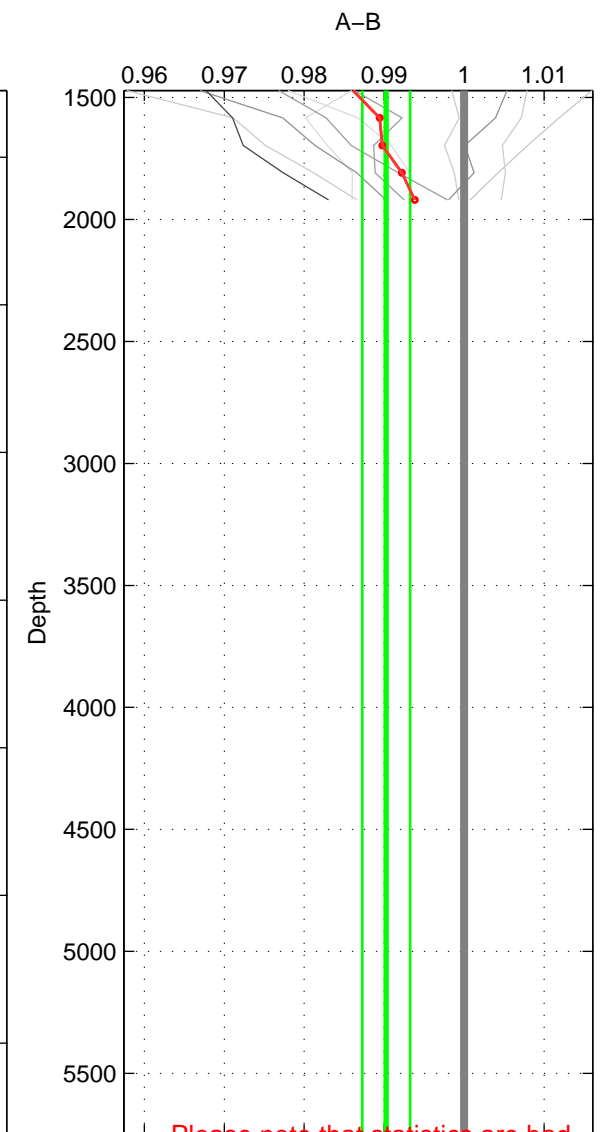

Cruise A (red). Date: Aug 2012 Cruisename: 627-49RY20120726

Cruise B (blue). Date: Jun 1997 Cruisename: 681-49UP19970530

*** "Favourite" values are means of spaces 1 2.

	Offset	O.StDev	Ratio	R.Stdev	Rating
SIGMA:	-0.730	0.913	0.995	0.006	3
THETA:	-0.546	0.798	0.997	0.005	3
DEPTH:	-1.536	0.438	0.990	0.003	2
FAV. :	-0.638	0.856	0.996	0.005	3

Profiles of A: 14
 Profiles of B: 1
 Diff profs : 11
 WMoffset (A-B): -0.72959
 WMoffset stdev: 0.91265
 WMratio (A/B): 0.99538
 WMratio stdev: 0.0058012

Quality (1-5): 3

Profiles of A: 14
 Profiles of B: 1
 Diff profs : 11
 WMoffset (A-B): -0.54576
 WMoffset stdev: 0.79845
 WMratio (A/B): 0.99654
 WMratio stdev: 0.0050578

Quality (1-5): 3

Profiles of A: 14
 Profiles of B: 1
 Diff profs : 11
 WMoffset (A-B): -1.5355
 WMoffset stdev: 0.43782
 WMratio (A/B): 0.99026
 WMratio stdev: 0.0029854

Quality (1-5): 2

Please note that statistics are bad.