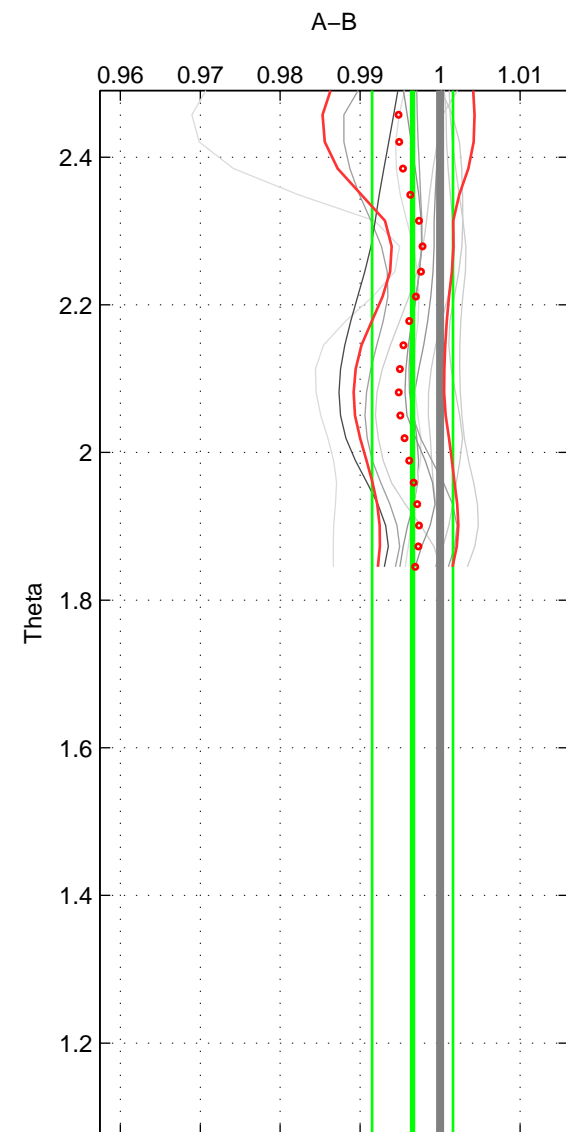

Cruise A (red). Date: Aug 2012 Cruisename: 627-49RY20120726

Cruise B (blue). Date: Jun 1997 Cruisename: 681-49UP19970530

*** "Favourite" values are means of spaces 1 2.

	Offset	O.StDev	Ratio	R.Stdev	Rating
SIGMA:	-0.730	0.913	0.995	0.006	3
THETA:	-0.546	0.798	0.997	0.005	3
DEPTH:	-1.536	0.438	0.990	0.003	2
FAV. :	-0.638	0.856	0.996	0.005	3

Profiles of A: 14
 Profiles of B: 1
 Diff profs : 11
 WMoffset (A-B): -0.72959
 WMoffset stdev: 0.91265
 WMratio (A/B): 0.99538
 WMratio stdev: 0.0058012

Quality (1-5): 3

Profiles of A: 14
 Profiles of B: 1
 Diff profs : 11
 WMoffset (A-B): -0.54576
 WMoffset stdev: 0.79845
 WMratio (A/B): 0.99654
 WMratio stdev: 0.0050578

Quality (1-5): 3

Profiles of A: 14
 Profiles of B: 1
 Diff profs : 11
 WMoffset (A-B): -1.5355
 WMoffset stdev: 0.43782
 WMratio (A/B): 0.99026
 WMratio stdev: 0.0029854

Quality (1-5): 2

Please note that statistics are bad.