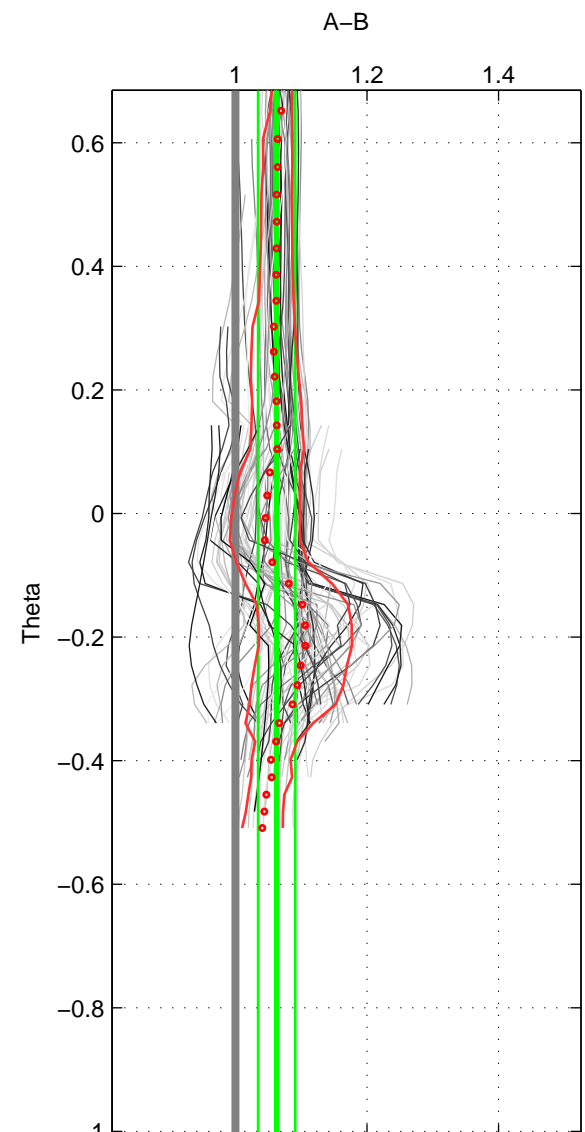

Cruise A (red). Date: Jan 2008 Cruisename: 338-09AR20071216

Cruise B (blue). Date: Apr 1993 Cruisename: 396-09AR19930404

*** "Favourite" values are means of spaces 1 2 3.

	Offset	O.StDev	Ratio	R.Stdev	Rating
SIGMA:	7.059	3.540	1.063	0.033	5
THETA:	6.768	2.945	1.063	0.028	5
DEPTH:	9.879	6.699	1.088	0.062	5
FAV.:	7.902	4.395	1.071	0.041	5

Profiles of A: 19
 Profiles of B: 8
 Diff profs: 83
 WMoffset (A-B): 7.059
 WMoffset stdev: 3.5404
 WMratio (A/B): 1.0633
 WMratio stdev: 0.032572

Quality (1-5): 5

Profiles of A: 19
 Profiles of B: 8
 Diff profs: 83
 WMoffset (A-B): 6.7683
 WMoffset stdev: 2.9445
 WMratio (A/B): 1.0627
 WMratio stdev: 0.028094

Quality (1-5): 5

Profiles of A: 17
 Profiles of B: 8
 Diff profs: 75
 WMoffset (A-B): 9.8788
 WMoffset stdev: 6.6995
 WMratio (A/B): 1.0877
 WMratio stdev: 0.061607

Quality (1-5): 5