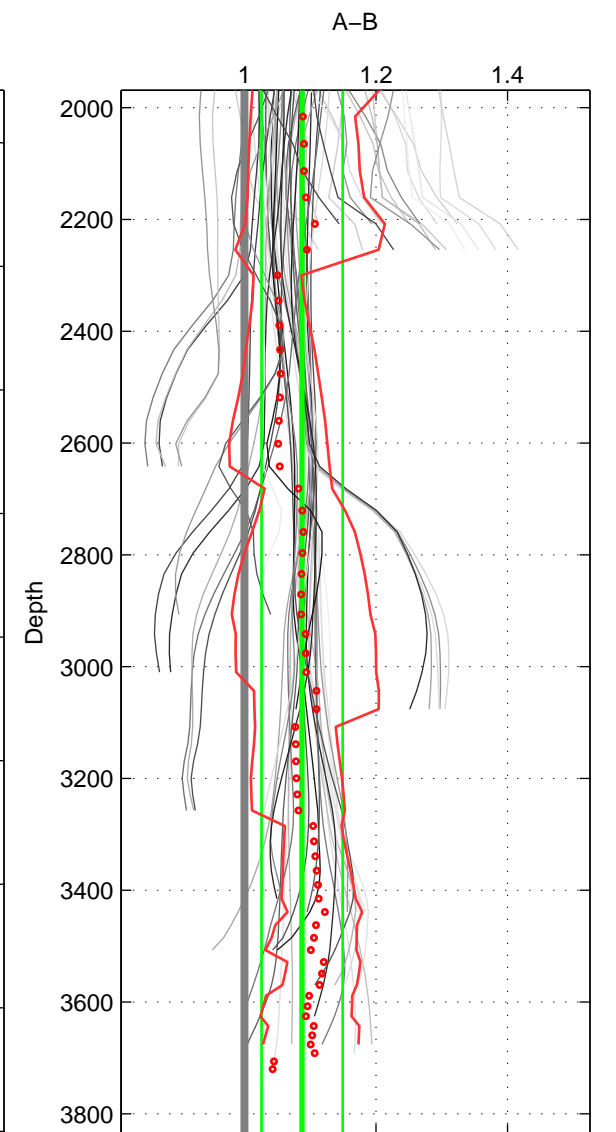

Cruise A (red). Date: Jan 2008 Cruisename: 338-09AR20071216

Cruise B (blue). Date: Apr 1993 Cruisename: 396-09AR19930404

*** "Favourite" values are means of spaces 1 2 3.

	Offset	O.StDev	Ratio	R.Stdev	Rating
SIGMA:	7.059	3.540	1.063	0.033	5
THETA:	6.768	2.945	1.063	0.028	5
DEPTH:	9.879	6.699	1.088	0.062	5
FAV.:	7.902	4.395	1.071	0.041	5

Profiles of A: 19
 Profiles of B: 8
 Diff profs: 83
 WMoffset (A-B): 7.059
 WMoffset stdev: 3.5404
 WMratio (A/B): 1.0633
 WMratio stdev: 0.032572

Quality (1-5): 5

Profiles of A: 19
 Profiles of B: 8
 Diff profs: 83
 WMoffset (A-B): 6.7683
 WMoffset stdev: 2.9445
 WMratio (A/B): 1.0627
 WMratio stdev: 0.028094

Quality (1-5): 5

Profiles of A: 17
 Profiles of B: 8
 Diff profs: 75
 WMoffset (A-B): 9.8788
 WMoffset stdev: 6.6995
 WMratio (A/B): 1.0877
 WMratio stdev: 0.061607

Quality (1-5): 5