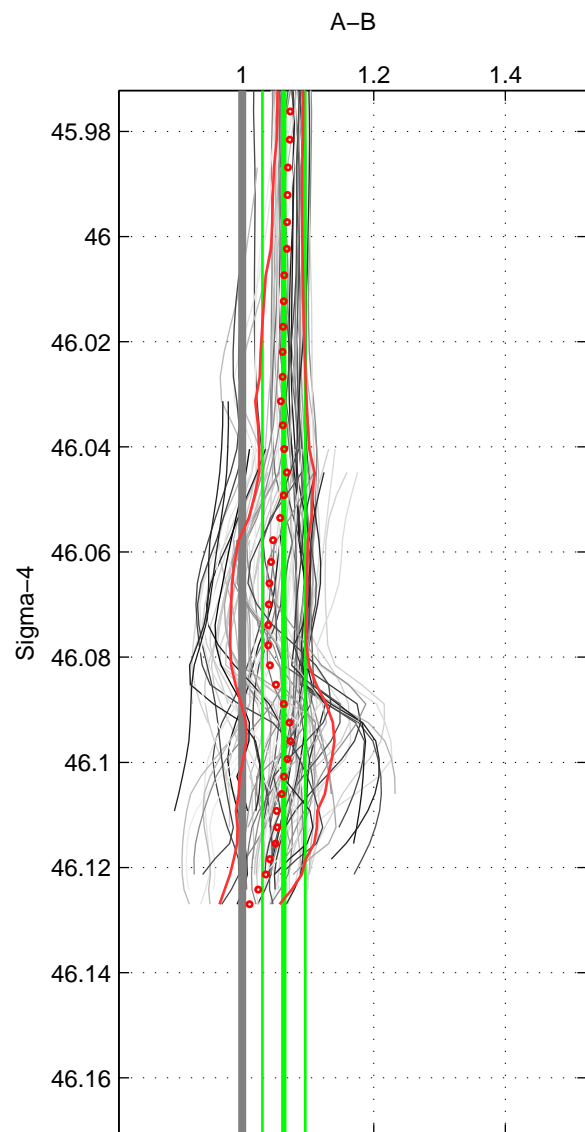

Cruise A (red). Date: Jan 2008 Cruisename: 338-09AR20071216

Cruise B (blue). Date: Apr 1993 Cruisename: 396-09AR19930404

*** "Favourite" values are means of spaces 1 2 3.

	Offset	O.StDev	Ratio	R.Stdev	Rating
SIGMA:	7.059	3.540	1.063	0.033	5
THETA:	6.768	2.945	1.063	0.028	5
DEPTH:	9.879	6.699	1.088	0.062	5
FAV.:	7.902	4.395	1.071	0.041	5

Profiles of A: 19
 Profiles of B: 8
 Diff profs: 83
 WMoffset (A-B): 7.059
 WMoffset stdev: 3.5404
 WMratio (A/B): 1.0633
 WMratio stdev: 0.032572

Quality (1-5): 5

Profiles of A: 19
 Profiles of B: 8
 Diff profs: 83
 WMoffset (A-B): 6.7683
 WMoffset stdev: 2.9445
 WMratio (A/B): 1.0627
 WMratio stdev: 0.028094

Quality (1-5): 5

Profiles of A: 17
 Profiles of B: 8
 Diff profs: 75
 WMoffset (A-B): 9.8788
 WMoffset stdev: 6.6995
 WMratio (A/B): 1.0877
 WMratio stdev: 0.061607

Quality (1-5): 5