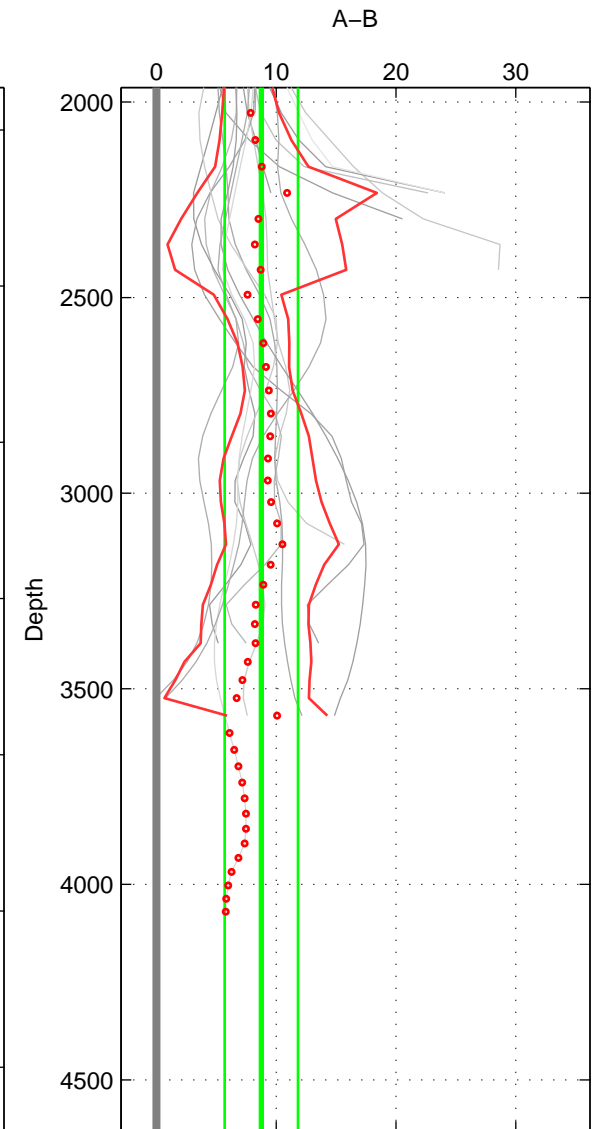

Cruise A (red). Date: Nov 1996 Cruisename: 227-316N19961102

Cruise B (blue). Date: Jul 1990 Cruisename: 295-64TR19900701

\*\*\* "Favourite" values are means of spaces 1 2 3.

	Offset	O.StDev	Ratio	R.Stdev	Rating
SIGMA:	7.074	2.238	1.003	0.001	5
THETA:	6.815	2.260	1.003	0.001	5
DEPTH:	8.764	3.062	1.004	0.001	5
FAV.:	7.551	2.520	1.003	0.001	5

Profiles of A: 10  
 Profiles of B: 4  
 Diff profs : 17  
 WMoffset (A-B): 7.0744  
 WMoffset stdev: 2.2383  
 WMratio (A/B): 1.0033  
 WMratio stdev: 0.0010392

Quality (1-5): 5

Profiles of A: 10  
 Profiles of B: 4  
 Diff profs : 17  
 WMoffset (A-B): 6.815  
 WMoffset stdev: 2.2597  
 WMratio (A/B): 1.0031  
 WMratio stdev: 0.0010455

Quality (1-5): 5

Profiles of A: 10  
 Profiles of B: 4  
 Diff profs : 17  
 WMoffset (A-B): 8.7643  
 WMoffset stdev: 3.0623  
 WMratio (A/B): 1.0041  
 WMratio stdev: 0.0014187

Quality (1-5): 5