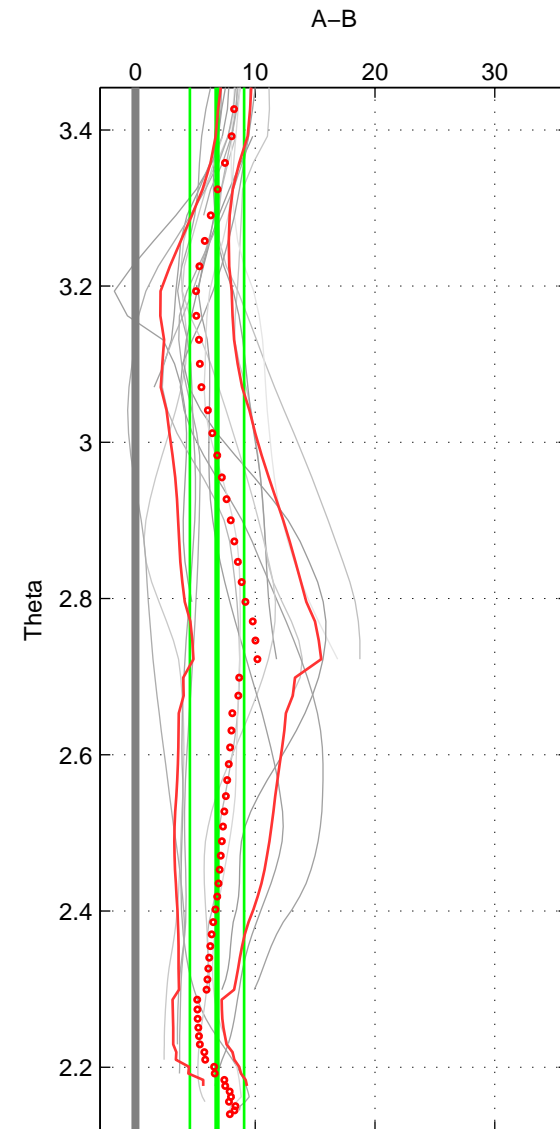

Cruise A (red). Date: Nov 1996 Cruisename: 227-316N19961102

Cruise B (blue). Date: Jul 1990 Cruisename: 295-64TR19900701

\*\*\* "Favourite" values are means of spaces 1 2 3.

	Offset	O.StDev	Ratio	R.Stdev	Rating
SIGMA:	7.074	2.238	1.003	0.001	5
THETA:	6.815	2.260	1.003	0.001	5
DEPTH:	8.764	3.062	1.004	0.001	5
FAV.:	7.551	2.520	1.003	0.001	5

Profiles of A: 10  
 Profiles of B: 4  
 Diff profs : 17  
 WMoffset (A-B): 7.0744  
 WMoffset stdev: 2.2383  
 WMratio (A/B): 1.0033  
 WMratio stdev: 0.0010392

Quality (1-5): 5

Profiles of A: 10  
 Profiles of B: 4  
 Diff profs : 17  
 WMoffset (A-B): 6.815  
 WMoffset stdev: 2.2597  
 WMratio (A/B): 1.0031  
 WMratio stdev: 0.0010455

Quality (1-5): 5

Profiles of A: 10  
 Profiles of B: 4  
 Diff profs : 17  
 WMoffset (A-B): 8.7643  
 WMoffset stdev: 3.0623  
 WMratio (A/B): 1.0041  
 WMratio stdev: 0.0014187

Quality (1-5): 5