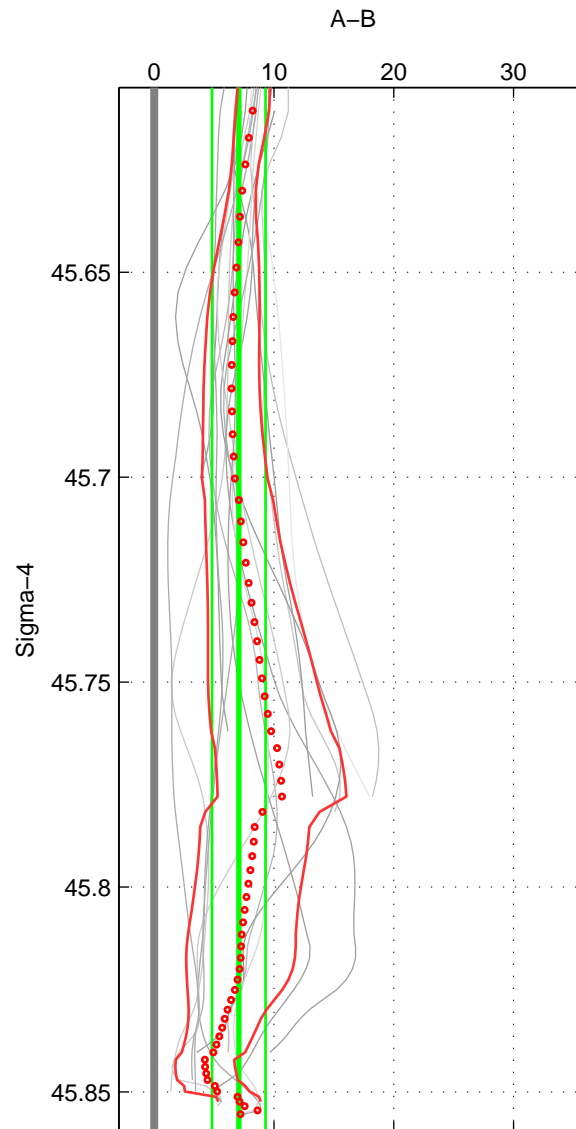

Cruise A (red). Date: Nov 1996 Cruisename: 227-316N19961102

Cruise B (blue). Date: Jul 1990 Cruisename: 295-64TR19900701

\*\*\* "Favourite" values are means of spaces 1 2 3.

	Offset	O.StDev	Ratio	R.Stdev	Rating
SIGMA:	7.074	2.238	1.003	0.001	5
THETA:	6.815	2.260	1.003	0.001	5
DEPTH:	8.764	3.062	1.004	0.001	5
FAV.:	7.551	2.520	1.003	0.001	5

Profiles of A: 10  
 Profiles of B: 4  
 Diff profs : 17  
 WMoffset (A-B): 7.0744  
 WMoffset stdev: 2.2383  
 WMratio (A/B): 1.0033  
 WMratio stdev: 0.0010392

Quality (1-5): 5

Profiles of A: 10  
 Profiles of B: 4  
 Diff profs : 17  
 WMoffset (A-B): 6.815  
 WMoffset stdev: 2.2597  
 WMratio (A/B): 1.0031  
 WMratio stdev: 0.0010455

Quality (1-5): 5

Profiles of A: 10  
 Profiles of B: 4  
 Diff profs : 17  
 WMoffset (A-B): 8.7643  
 WMoffset stdev: 3.0623  
 WMratio (A/B): 1.0041  
 WMratio stdev: 0.0014187

Quality (1-5): 5