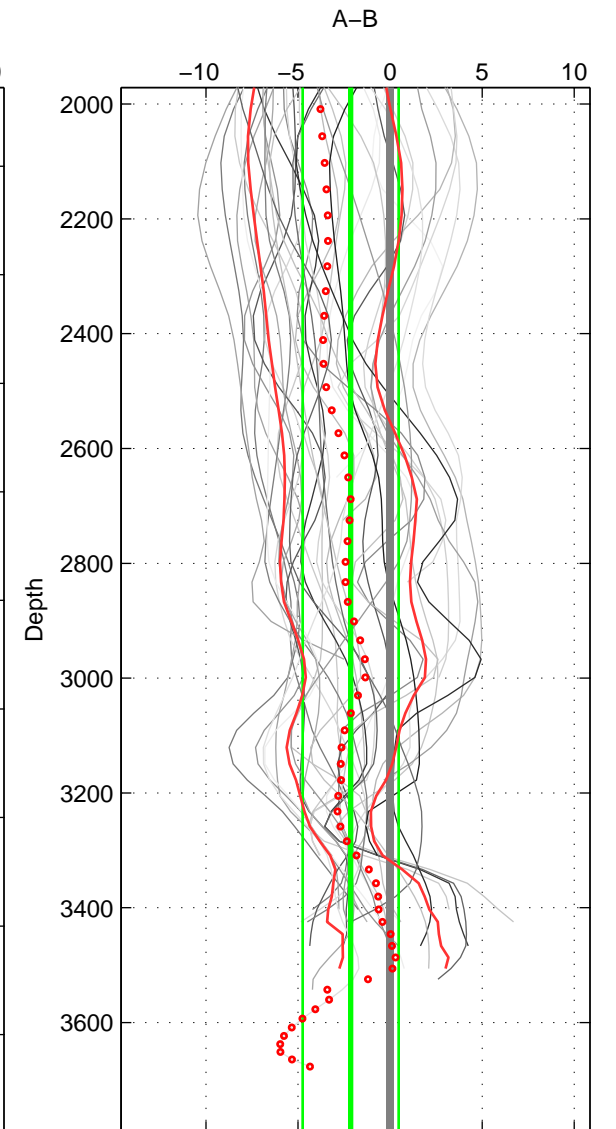

Cruise A (red). Date: Aug 2003 Cruisename: 166-06MT20030723

Cruise B (blue). Date: Jun 2006 Cruisename: 197-18HU20060524

\*\*\* "Favourite" values are means of spaces 1 2 3.

	Offset	O.StDev	Ratio	R.Stdev	Rating
SIGMA:	-1.574	2.577	0.999	0.001	5
THETA:	-1.545	2.558	0.999	0.001	5
DEPTH:	-2.140	2.605	0.999	0.001	5
FAV. :	-1.753	2.580	0.999	0.001	5

Profiles of A: 8  
 Profiles of B: 15  
 Diff profs : 34  
 WMoffset (A-B): -1.5737  
 WMoffset stdev: 2.5775  
 WMratio (A/B): 0.99927  
 WMratio stdev: 0.0011933

Quality (1-5): 5

Profiles of A: 8  
 Profiles of B: 15  
 Diff profs : 34  
 WMoffset (A-B): -1.5447  
 WMoffset stdev: 2.5581  
 WMratio (A/B): 0.99929  
 WMratio stdev: 0.0011844

Quality (1-5): 5

Profiles of A: 8  
 Profiles of B: 15  
 Diff profs : 34  
 WMoffset (A-B): -2.1398  
 WMoffset stdev: 2.6051  
 WMratio (A/B): 0.99901  
 WMratio stdev: 0.0012055

Quality (1-5): 5