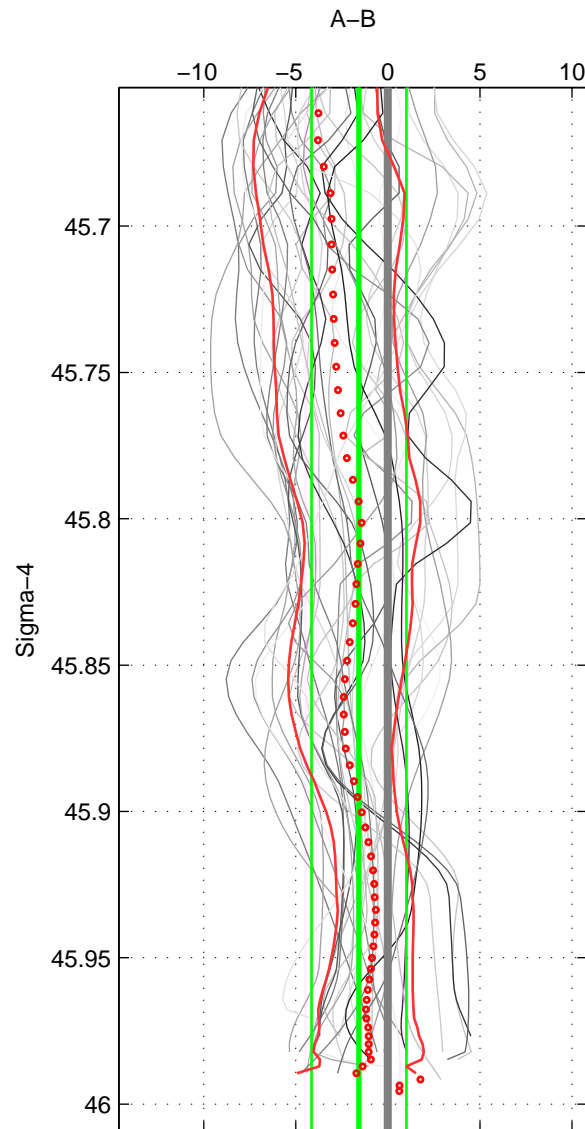

Cruise A (red). Date: Aug 2003 Cruisename: 166-06MT20030723

Cruise B (blue). Date: Jun 2006 Cruisename: 197-18HU20060524

\*\*\* "Favourite" values are means of spaces 1 2 3.

	Offset	O.StDev	Ratio	R.Stdev	Rating
SIGMA:	-1.574	2.577	0.999	0.001	5
THETA:	-1.545	2.558	0.999	0.001	5
DEPTH:	-2.140	2.605	0.999	0.001	5
FAV. :	-1.753	2.580	0.999	0.001	5

Profiles of A: 8  
 Profiles of B: 15  
 Diff profs : 34  
 WMoffset (A-B): -1.5737  
 WMoffset stdev: 2.5775  
 WMratio (A/B): 0.99927  
 WMratio stdev: 0.0011933

Quality (1-5): 5

Profiles of A: 8  
 Profiles of B: 15  
 Diff profs : 34  
 WMoffset (A-B): -1.5447  
 WMoffset stdev: 2.5581  
 WMratio (A/B): 0.99929  
 WMratio stdev: 0.0011844

Quality (1-5): 5

Profiles of A: 8  
 Profiles of B: 15  
 Diff profs : 34  
 WMoffset (A-B): -2.1398  
 WMoffset stdev: 2.6051  
 WMratio (A/B): 0.99901  
 WMratio stdev: 0.0012055

Quality (1-5): 5