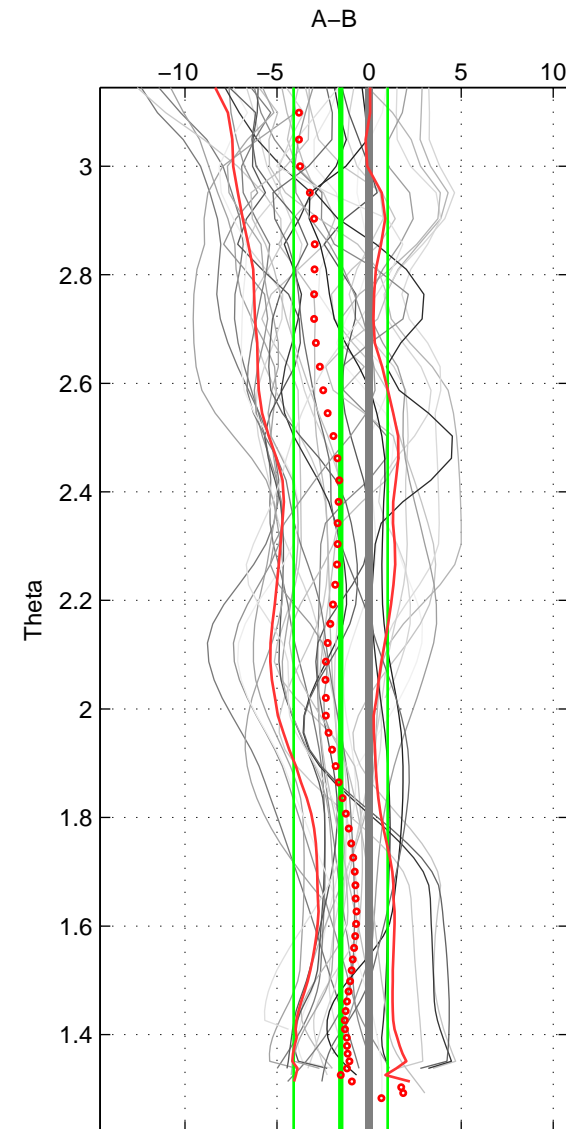

Cruise A (red). Date: Aug 2003 Cruisename: 166-06MT20030723

Cruise B (blue). Date: Jun 2006 Cruisename: 197-18HU20060524

\*\*\* "Favourite" values are means of spaces 1 2 3.

	Offset	O.StDev	Ratio	R.Stdev	Rating
SIGMA:	-1.574	2.577	0.999	0.001	5
THETA:	-1.545	2.558	0.999	0.001	5
DEPTH:	-2.140	2.605	0.999	0.001	5
FAV. :	-1.753	2.580	0.999	0.001	5

Profiles of A: 8  
 Profiles of B: 15  
 Diff profs : 34  
 WMoffset (A-B): -1.5737  
 WMoffset stdev: 2.5775  
 WMratio (A/B): 0.99927  
 WMratio stdev: 0.0011933

Quality (1-5): 5

Profiles of A: 8  
 Profiles of B: 15  
 Diff profs : 34  
 WMoffset (A-B): -1.5447  
 WMoffset stdev: 2.5581  
 WMratio (A/B): 0.99929  
 WMratio stdev: 0.0011844

Quality (1-5): 5

Profiles of A: 8  
 Profiles of B: 15  
 Diff profs : 34  
 WMoffset (A-B): -2.1398  
 WMoffset stdev: 2.6051  
 WMratio (A/B): 0.99901  
 WMratio stdev: 0.0012055

Quality (1-5): 5