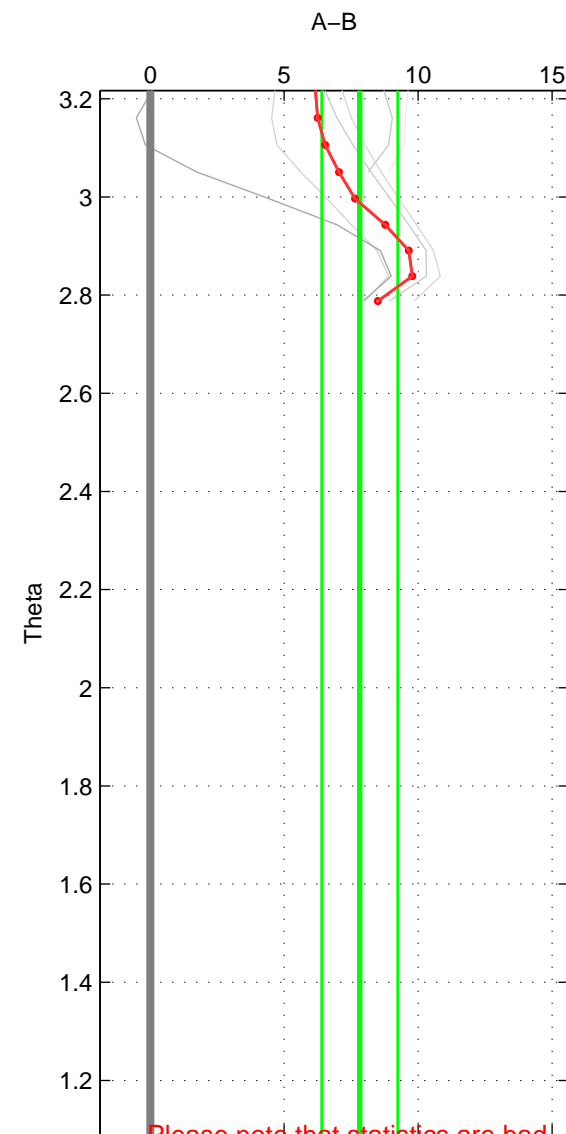

Cruise A (red). Date: Sep 2005 Cruisename: 291-64PE20050907

Cruise B (blue). Date: Jul 1990 Cruisename: 295-64TR19900701

*** "Favourite" values are those of space 1.

	Offset	O.StDev	Ratio	R.Stdev	Rating
SIGMA:	8.455	1.796	1.004	0.001	2
THETA:	7.816	1.416	1.004	0.001	1
DEPTH:	6.991	0.949	1.003	0.000	1
FAV.:	8.455	1.796	1.004	0.001	2

Profiles of A: 12
 Profiles of B: 2
 Diff profs : 7
 WMoffset (A-B): 8.4547
 WMoffset stdev: 1.7958
 WMratio (A/B): 1.0039
 WMratio stdev: 0.00083382

Quality (1-5): 2

Please note that statistics are bad.

Profiles of A: 12
 Profiles of B: 2
 Diff profs : 7
 WMoffset (A-B): 7.8156
 WMoffset stdev: 1.4159
 WMratio (A/B): 1.0036
 WMratio stdev: 0.0006561

Quality (1-5): 1

Please note that statistics are bad.

Profiles of A: 12
 Profiles of B: 2
 Diff profs : 7
 WMoffset (A-B): 6.9909
 WMoffset stdev: 0.94928
 WMratio (A/B): 1.0032
 WMratio stdev: 0.00044378

Quality (1-5): 1