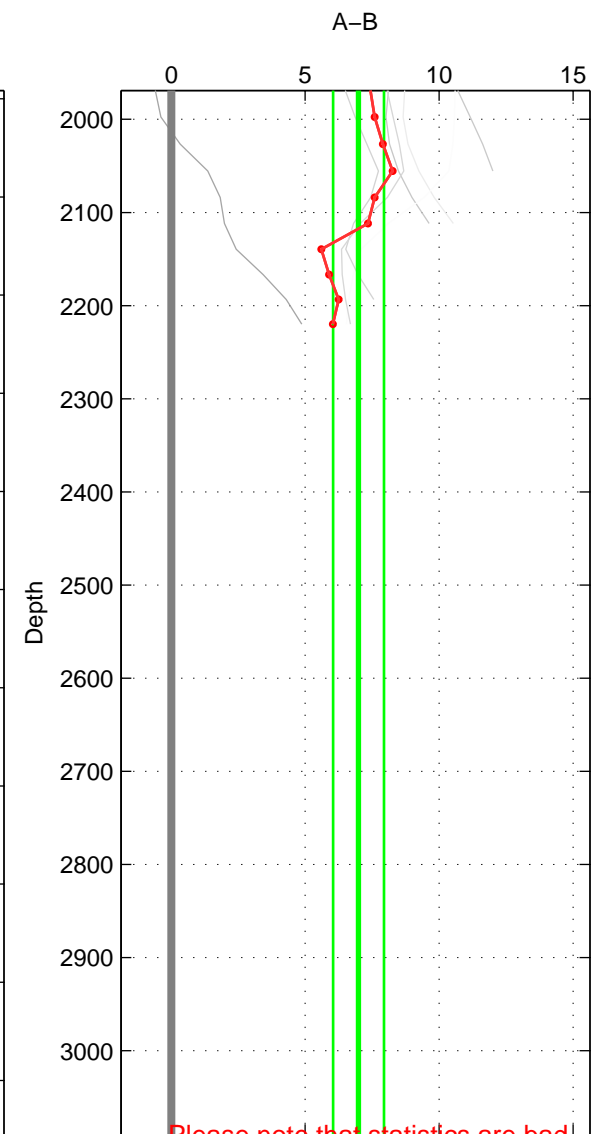

Cruise A (red). Date: Sep 2005 Cruisename: 291-64PE20050907

Cruise B (blue). Date: Jul 1990 Cruisename: 295-64TR19900701

*** "Favourite" values are those of space 1.

	Offset	O.StDev	Ratio	R.Stdev	Rating
SIGMA:	8.455	1.796	1.004	0.001	2
THETA:	7.816	1.416	1.004	0.001	1
DEPTH:	6.991	0.949	1.003	0.000	1
FAV.:	8.455	1.796	1.004	0.001	2

Profiles of A: 12
 Profiles of B: 2
 Diff profs : 7
 WMoffset (A-B): 8.4547
 WMoffset stdev: 1.7958
 WMratio (A/B): 1.0039
 WMratio stdev: 0.00083382

Quality (1-5): 2

Please note that statistics are bad.

Profiles of A: 12
 Profiles of B: 2
 Diff profs : 7
 WMoffset (A-B): 7.8156
 WMoffset stdev: 1.4159
 WMratio (A/B): 1.0036
 WMratio stdev: 0.0006561

Quality (1-5): 1

Please note that statistics are bad.

Profiles of A: 12
 Profiles of B: 2
 Diff profs : 7
 WMoffset (A-B): 6.9909
 WMoffset stdev: 0.94928
 WMratio (A/B): 1.0032
 WMratio stdev: 0.00044378

Quality (1-5): 1