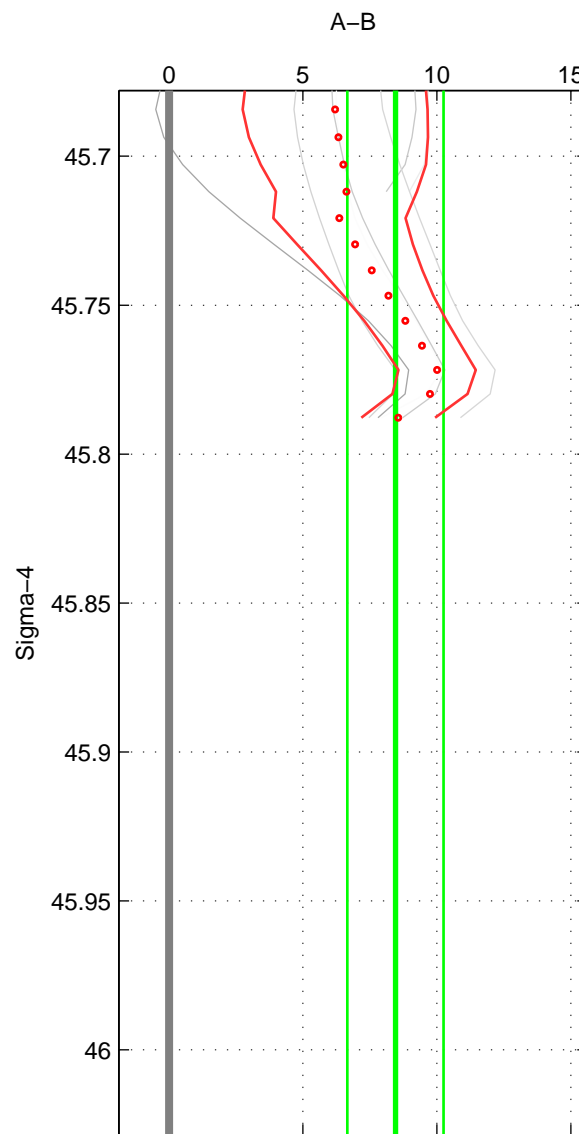

Cruise A (red). Date: Sep 2005 Cruisename: 291-64PE20050907

Cruise B (blue). Date: Jul 1990 Cruisename: 295-64TR19900701

*** "Favourite" values are those of space 1.

	Offset	O.StDev	Ratio	R.Stdev	Rating
SIGMA:	8.455	1.796	1.004	0.001	2
THETA:	7.816	1.416	1.004	0.001	1
DEPTH:	6.991	0.949	1.003	0.000	1
FAV.:	8.455	1.796	1.004	0.001	2

Profiles of A: 12
 Profiles of B: 2
 Diff profs : 7
 WMoffset (A-B): 8.4547
 WMoffset stdev: 1.7958
 WMratio (A/B): 1.0039
 WMratio stdev: 0.00083382

Quality (1-5): 2

Please note that statistics are bad.

Profiles of A: 12
 Profiles of B: 2
 Diff profs : 7
 WMoffset (A-B): 7.8156
 WMoffset stdev: 1.4159
 WMratio (A/B): 1.0036
 WMratio stdev: 0.0006561

Quality (1-5): 1

Please note that statistics are bad.

Profiles of A: 12
 Profiles of B: 2
 Diff profs : 7
 WMoffset (A-B): 6.9909
 WMoffset stdev: 0.94928
 WMratio (A/B): 1.0032
 WMratio stdev: 0.00044378

Quality (1-5): 1